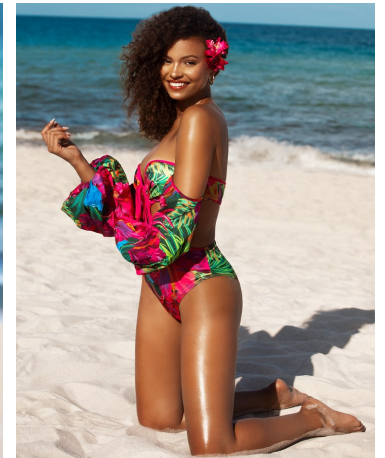

Jadyn Johnson Height 5'7.5" | 172cm Bust 32" | 81cm Waist 24" | 61cm Hips 35" | 89cm
Dress 2 US | 32 EU Shoe 7.5 US | 38.5 EU Hair Brown Eyes Brown

Jadyn Johnson Height 5'7.5" | 172cm Bust 32" | 81cm Waist 24" | 61cm Hips 35" | 89cm
Dress 2 US | 32 EU Shoe 7.5 US | 38.5 EU Hair Brown Eyes Brown