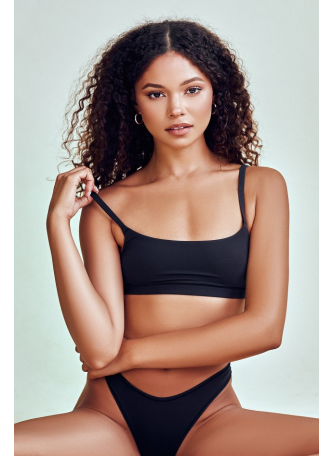

Jadyn Johnson Height 5'7.5" | 172cm Bust 32" | 81cm Waist 24" | 61cm Hips 35" | 89cm
Dress 2 US | 32 EU Shoe 7.5 US | 38.5 EU Hair Brown Eyes Brown

Jadyn Johnson Height 5'7.5" | 172cm Bust 32" | 81cm Waist 24" | 61cm Hips 35" | 89cm
Dress 2 US | 32 EU Shoe 7.5 US | 38.5 EU Hair Brown Eyes Brown

Jadyn Johnson Height 5'7.5" | 172cm Bust 32" | 81cm Waist 24" | 61cm Hips 35" | 89cm
Dress 2 US | 32 EU Shoe 7.5 US | 38.5 EU Hair Brown Eyes Brown

Jady Johnson Height 5'7.5" | 172cm Bust 32" | 81cm Waist 24" | 61cm Hips 35" | 89cm
Dress 2 US | 32 EU Shoe 7.5 US | 38.5 EU Hair Brown Eyes Brown