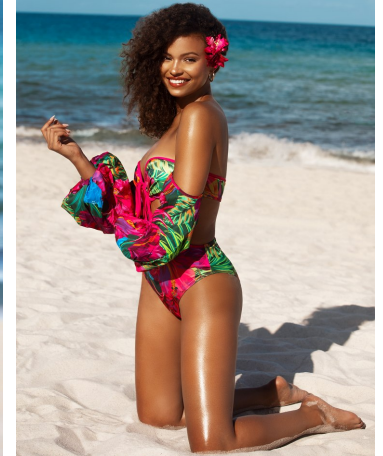

Jadyn Johnson Height 5'7.5" | 172cm Bust 32" | 81cm Waist 24" | 61cm Hips 35" | 89cm
Dress 2 US | 32 EU Shoe 7 US | 38 EU Hair Brown Eyes Brown

Jadyn Johnson Height 5'7.5" | 172cm Bust 32" | 81cm Waist 24" | 61cm Hips 35" | 89cm
Dress 2 US | 32 EU Shoe 7 US | 38 EU Hair Brown Eyes Brown