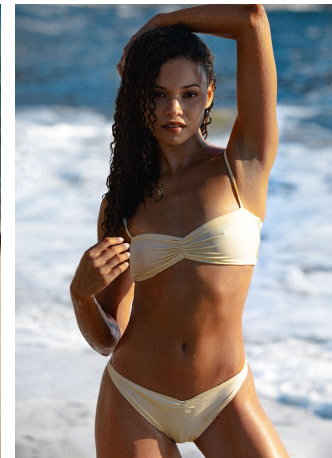

Jadyn Johnson    Height 5'7.5" | 172cm    Bust 32" | 81cm    Waist 24" | 61cm    Hips 35" | 89cm  
Dress 2 US | 32 EU    Shoe 7.5 US | 38.5 EU    Hair Brown    Eyes Brown

Jady Johnson   Height 5'7.5" | 172cm   Bust 32" | 81cm   Waist 24" | 61cm   Hips 35" | 89cm  
Dress 2 US | 32 EU   Shoe 7.5 US | 38.5 EU   Hair Brown   Eyes Brown

Jadyn Johnson Height 5'7.5" | 172cm Bust 32" | 81cm Waist 24" | 61cm Hips 35" | 89cm  
Dress 2 US | 32 EU Shoe 7.5 US | 38.5 EU Hair Brown Eyes Brown

Jadyn Johnson    Height 5'7.5" | 172cm    Bust 32" | 81cm    Waist 24" | 61cm    Hips 35" | 89cm  
Dress 2 US | 32 EU    Shoe 7.5 US | 38.5 EU    Hair Brown    Eyes Brown