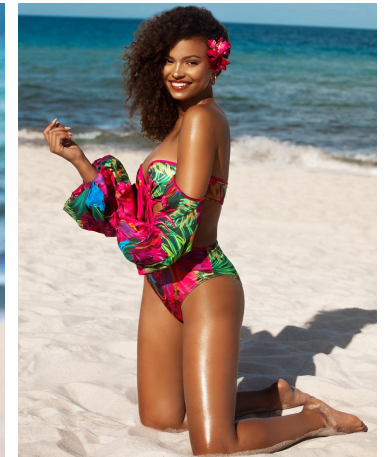

Jadyn Johnson Height 5'7.5" | 172cm Bust 32" | 81cm Waist 24" | 61cm Hips 35" | 89cm
Dress 2 US | 32 EU Shoe 7.5 US | 38.5 EU Hair Brown Eyes Brown

Jadyn Johnson Height 5'7.5" | 172cm Bust 32" | 81cm Waist 24" | 61cm Hips 35" | 89cm
Dress 2 US | 32 EU Shoe 7.5 US | 38.5 EU Hair Brown Eyes Brown