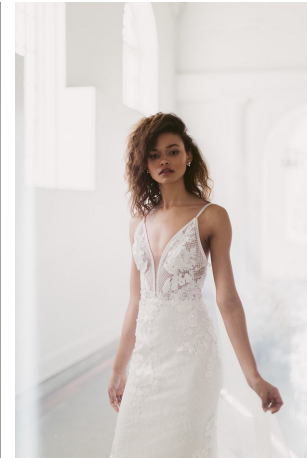

Jadyn Johnson   Height 5'7.5" | 172cm   Bust 32" | 81cm   Waist 24" | 61cm   Hips 35" | 89cm
Dress 2 US | 32 EU   Shoe 7.5 US | 38.5 EU   Hair Brown   Eyes Brown