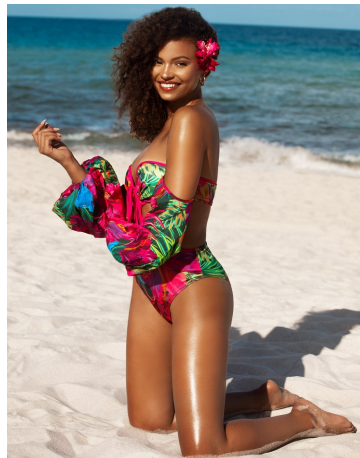

Jadyn Johnson    Height 5'7.5" | 172cm    Bust 32" | 81cm    Waist 24" | 61cm    Hips 35" | 89cm  
Dress 2 US | 32 EU    Shoe 7.5 US | 38.5 EU    Hair Brown    Eyes Brown

Jady Johnson   Height 5'7.5" | 172cm   Bust 32" | 81cm   Waist 24" | 61cm   Hips 35" | 89cm  
Dress 2 US | 32 EU   Shoe 7.5 US | 38.5 EU   Hair Brown   Eyes Brown

Jadyn Johnson Height 5'7.5" | 172cm Bust 32" | 81cm Waist 24" | 61cm Hips 35" | 89cm  
Dress 2 US | 32 EU Shoe 7.5 US | 38.5 EU Hair Brown Eyes Brown

Jadyn Johnson    Height 5'7.5" | 172cm    Bust 32" | 81cm    Waist 24" | 61cm    Hips 35" | 89cm  
Dress 2 US | 32 EU    Shoe 7.5 US | 38.5 EU    Hair Brown    Eyes Brown