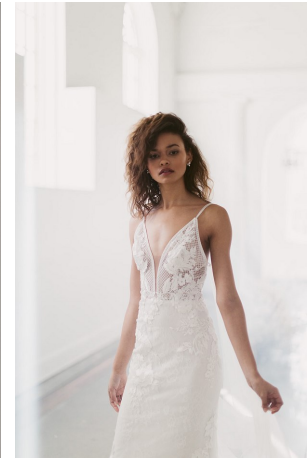

Jadyn Johnson Height 5'7.5" | 172cm Bust 32" | 81cm Waist 24" | 61cm Hips 35" | 89cm
Dress 2 US | 32 EU Shoe 7.5 US | 38.5 EU Hair Brown Eyes Brown