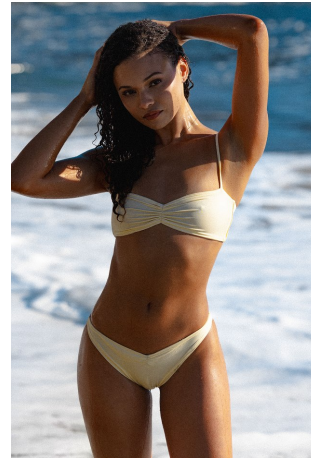

Jadyn Johnson Height 5'7.5" | 172cm Bust 32" | 81cm Waist 24" | 61cm Hips 35" | 89cm
Dress 2 US | 32 EU Shoe 7.5 US | 38.5 EU Hair Brown Eyes Brown

Jadyn Johnson Height 5'7.5" | 172cm Bust 32" | 81cm Waist 24" | 61cm Hips 35" | 89cm
Dress 2 US | 32 EU Shoe 7.5 US | 38.5 EU Hair Brown Eyes Brown

Jadyn Johnson Height 5'7.5" | 172cm Bust 32" | 81cm Waist 24" | 61cm Hips 35" | 89cm
Dress 2 US | 32 EU Shoe 7.5 US | 38.5 EU Hair Brown Eyes Brown

Jady Johnson Height 5'7.5" | 172cm Bust 32" | 81cm Waist 24" | 61cm Hips 35" | 89cm
Dress 2 US | 32 EU Shoe 7.5 US | 38.5 EU Hair Brown Eyes Brown