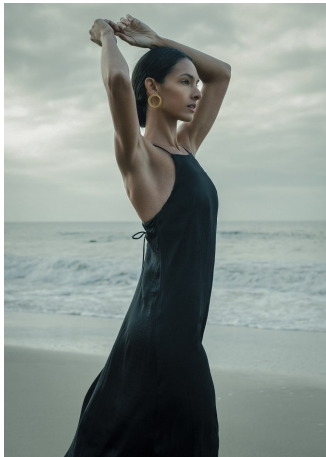

Sadie Burris Height 5'9" | 175cm Bust 36" | 91cm Waist 26" | 66cm Hips 37" | 94cm  
Dress 2-4 US | 32-34 EU Shoe 9.5 US | 40.5 EU Hair Brown Eyes Brown

Sadie Burris Height 5'9" | 175cm Bust 36" | 91cm Waist 26" | 66cm Hips 37" | 94cm  
Dress 2-4 US | 32-34 EU Shoe 9.5 US | 40.5 EU Hair Brown Eyes Brown