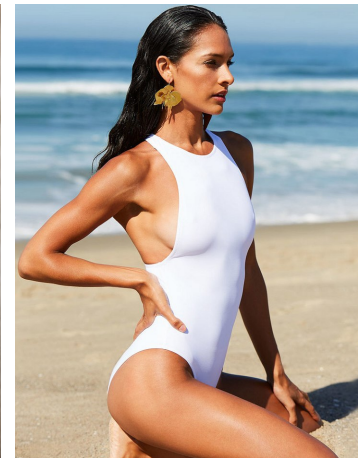

Sadie Burris Height 5'9" | 175cm Bust 36" | 91cm Waist 26" | 66cm Hips 37" | 94cm  
Dress 2-4 US | 32-34 EU Shoe 9.5 US | 40.5 EU Hair Brown Eyes Brown

Sadie Burris Height 5'9" | 175cm Bust 36" | 91cm Waist 26" | 66cm Hips 37" | 94cm  
Dress 2-4 US | 32-34 EU Shoe 9.5 US | 40.5 EU Hair Brown Eyes Brown