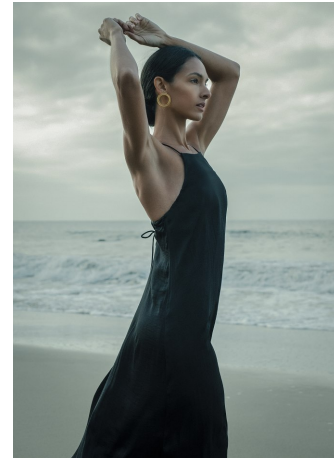

Sadie Burris Height 5'9" | 175cm Bust 36" | 91cm Waist 26" | 66cm Hips 37" | 94cm
Dress 2-4 US | 32-34 EU Shoe 9.5 US | 40.5 EU Hair Brown Eyes Brown

Sadie Burris Height 5'9" | 175cm Bust 36" | 91cm Waist 26" | 66cm Hips 37" | 94cm
Dress 2-4 US | 32-34 EU Shoe 9.5 US | 40.5 EU Hair Brown Eyes Brown