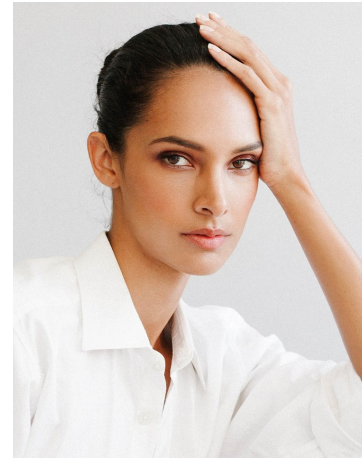

Sadie Burris Height 5'9" | 175cm Bust 36" | 91cm Waist 26" | 66cm Hips 37" | 94cm  
Dress 2-4 US | 32-34 EU Shoe 9.5 US | 40.5 EU Hair Brown Eyes Brown

Sadie Burris Height 5'9" | 175cm Bust 36" | 91cm Waist 26" | 66cm Hips 37" | 94cm  
Dress 2-4 US | 32-34 EU Shoe 9.5 US | 40.5 EU Hair Brown Eyes Brown