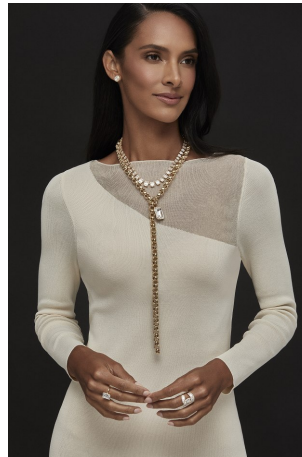

Sadie Burris Height 5'9" | 175cm Bust 36" | 91cm Waist 26" | 66cm Hips 37" | 94cm  
Dress 2-4 US | 32-34 EU Shoe 9.5 US | 40.5 EU Hair Brown Eyes Brown

Sadie Burris Height 5'9" | 175cm Bust 36" | 91cm Waist 26" | 66cm Hips 37" | 94cm  
Dress 2-4 US | 32-34 EU Shoe 9.5 US | 40.5 EU Hair Brown Eyes Brown