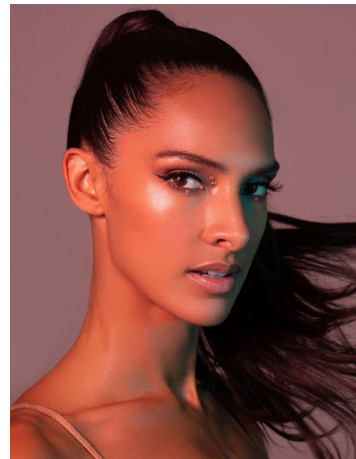

Sadie Burris Height 5'9" | 175cm Bust 36" | 91cm Waist 26" | 66cm Hips 37" | 94cm
Dress 2-4 US | 32-34 EU Shoe 9.5 US | 40.5 EU Hair Brown Eyes Brown