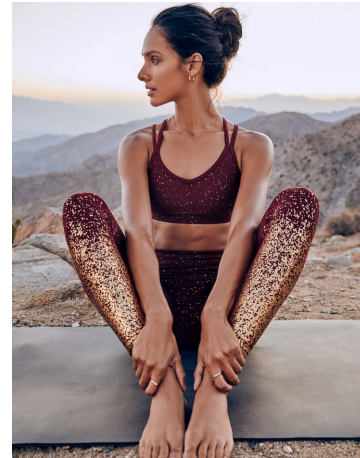

Sadie Burris Height 5'9" | 175cm Bust 36" | 91cm Waist 26" | 66cm Hips 37" | 94cm  
Dress 2-4 US | 32-34 EU Shoe 9.5 US | 40.5 EU Hair Brown Eyes Brown

Sadie Burris Height 5'9" | 175cm Bust 36" | 91cm Waist 26" | 66cm Hips 37" | 94cm  
Dress 2-4 US | 32-34 EU Shoe 9.5 US | 40.5 EU Hair Brown Eyes Brown