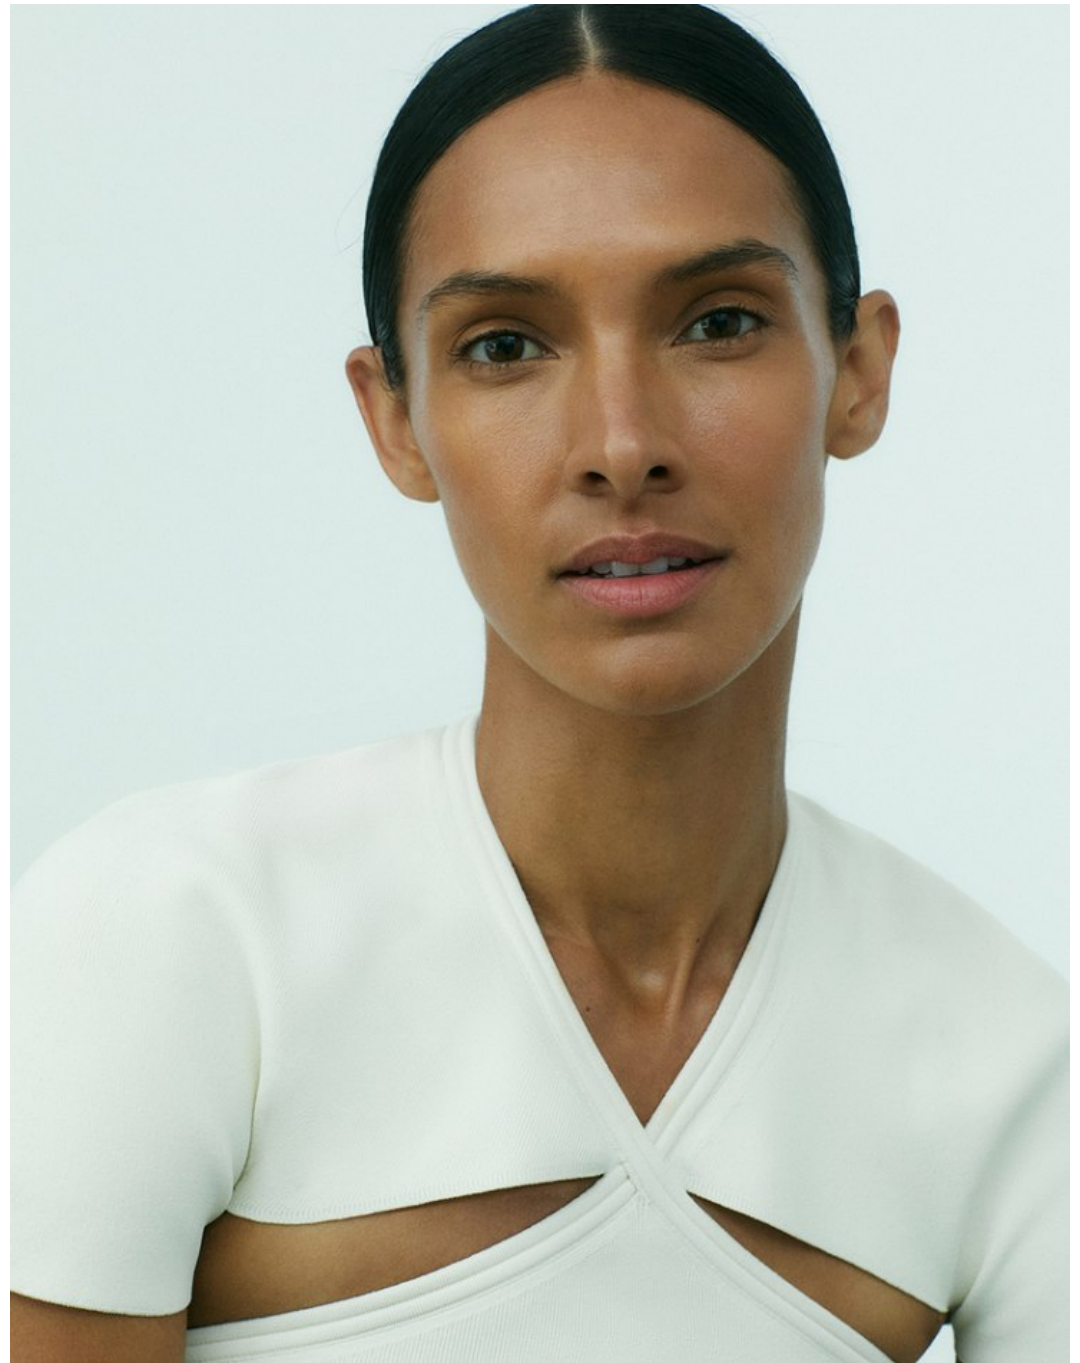

Sadie Burris Height 5'9" | 175cm Bust 36" | 91cm Waist 26" | 66cm Hips 37" | 94cm  
Dress 2-4 US | 32-34 EU Shoe 9.5 US | 40.5 EU Hair Brown Eyes Brown

Sadie Burris Height 5'9" | 175cm Bust 36" | 91cm Waist 26" | 66cm Hips 37" | 94cm  
Dress 2-4 US | 32-34 EU Shoe 9.5 US | 40.5 EU Hair Brown Eyes Brown