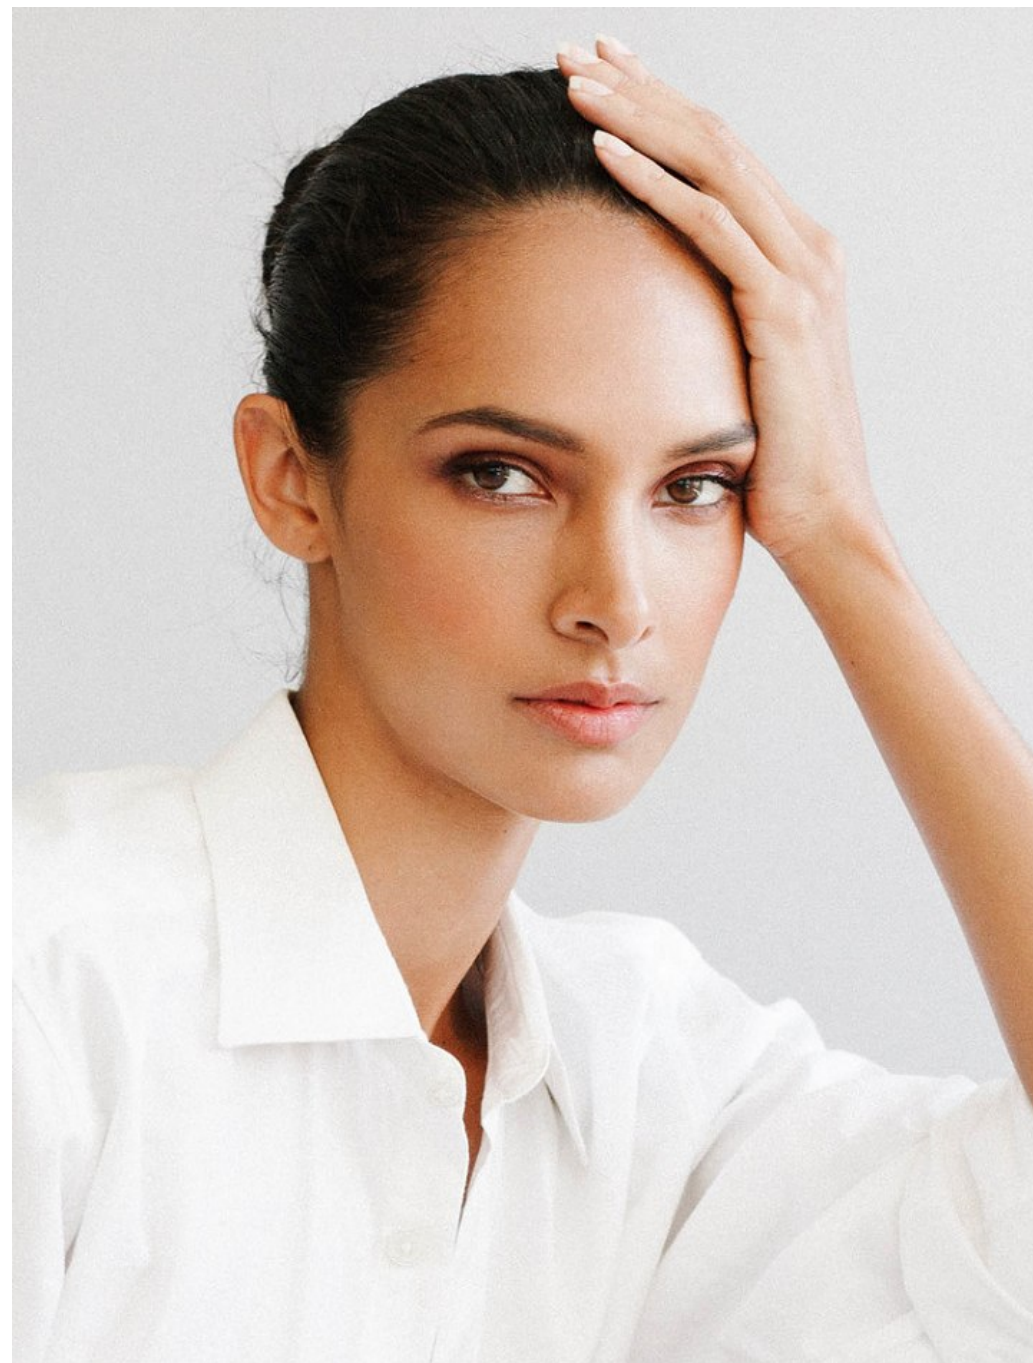

Sadie Burris Height 5'9" | 175cm Bust 36" | 91cm Waist 26" | 66cm Hips 37" | 94cm
Dress 2-4 US | 32-34 EU Shoe 9.5 US | 40.5 EU Hair Brown Eyes Brown