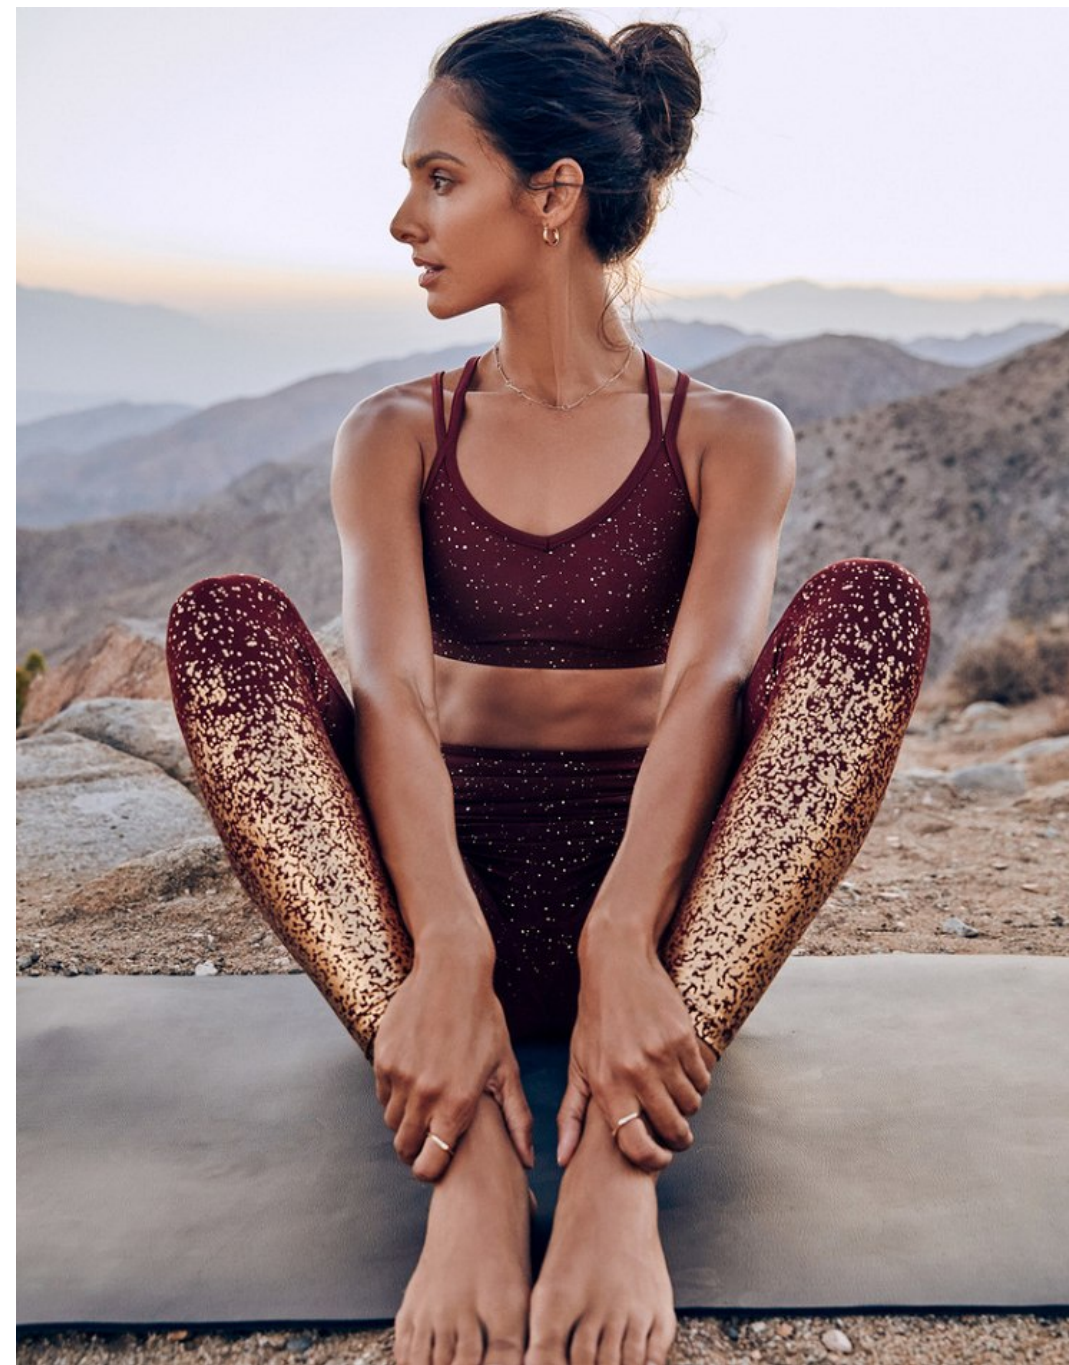

Sadie Burris Height 5'9" | 175cm Bust 36" | 91cm Waist 26" | 66cm Hips 37" | 94cm
Dress 2-4 US | 32-34 EU Shoe 9.5 US | 40.5 EU Hair Brown Eyes Brown