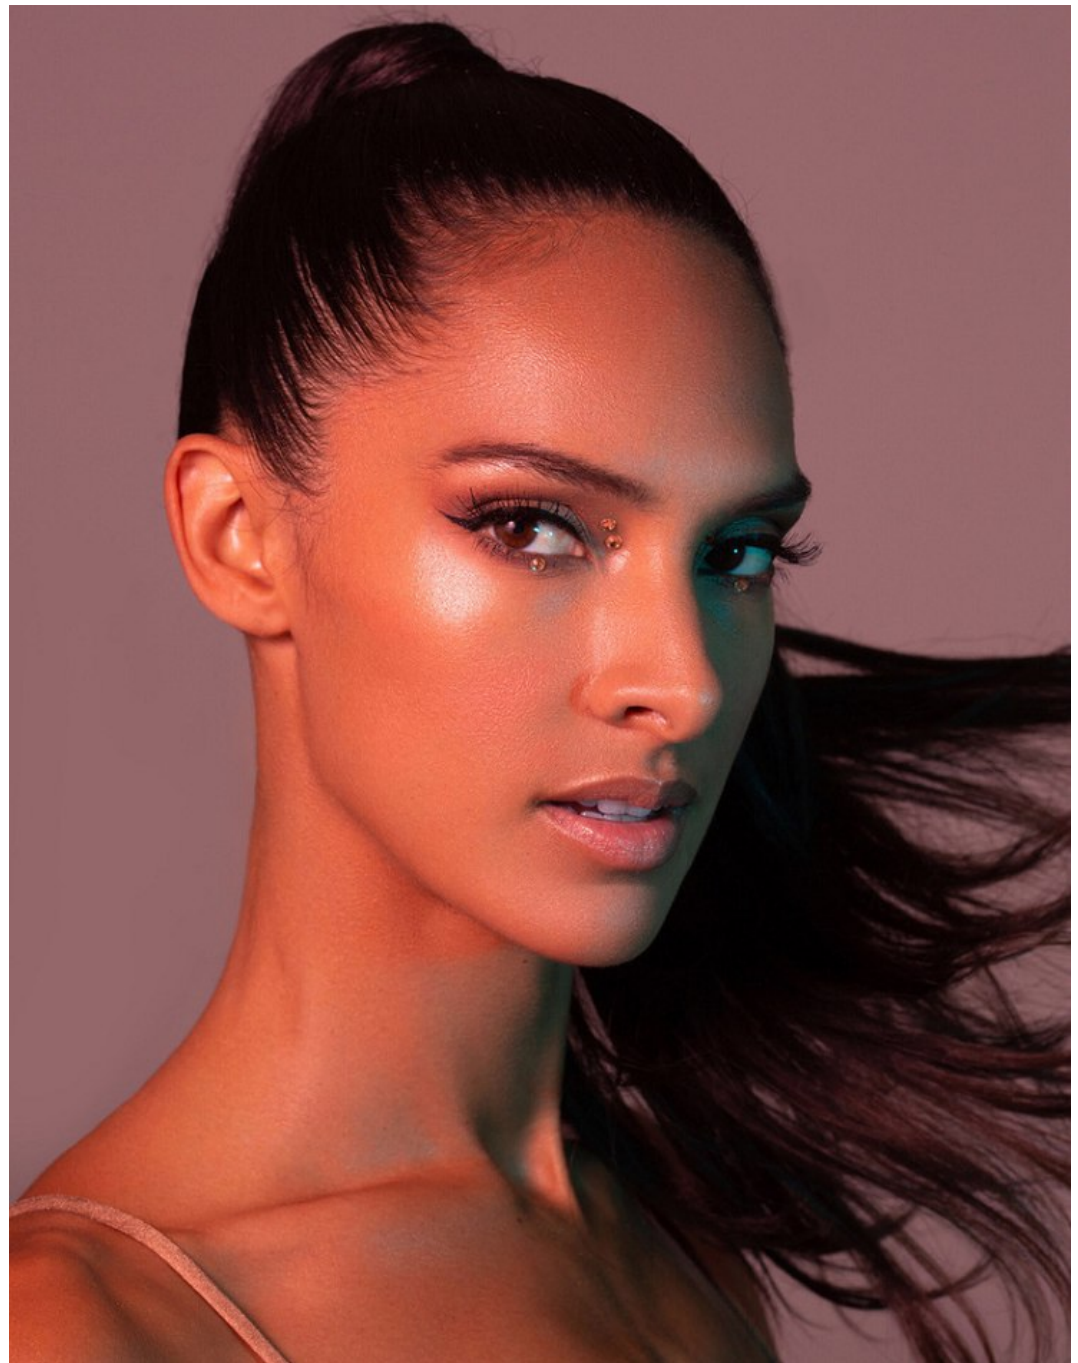

Sadie Burris Height 5'9" | 175cm Bust 36" | 91cm Waist 26" | 66cm Hips 37" | 94cm
Dress 2-4 US | 32-34 EU Shoe 9.5 US | 40.5 EU Hair Brown Eyes Brown