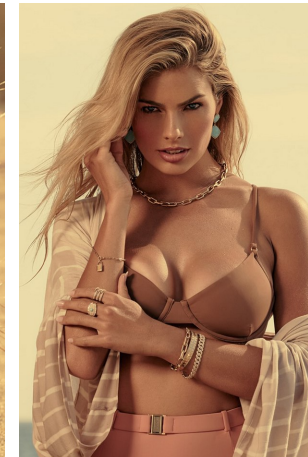

Paige Mariah Height 5'9" | 175cm Bust 34" | 86cm Waist 26" | 66cm Hips 36.5" | 93cm
Dress 6 US | 36 EU Shoe 9 US | 40 EU Hair Blonde Eyes Blue

CGM
CAROLINE GLEASON
MANAGEMENT

Paige Mariah Height 5'9" | 175cm Bust 34" | 86cm Waist 26" | 66cm Hips 36.5" | 93cm
Dress 6 US | 36 EU Shoe 9 US | 40 EU Hair Blonde Eyes Blue

Paige Mariah Height 5'9" | 175cm Bust 34" | 86cm Waist 26" | 66cm Hips 36.5" | 93cm
Dress 6 US | 36 EU Shoe 9 US | 40 EU Hair Blonde Eyes Blue

Paige Mariah Height 5'9" | 175cm Bust 34" | 86cm Waist 26" | 66cm Hips 36.5" | 93cm
 Dress 6 US | 36 EU Shoe 9 US | 40 EU Hair Blonde Eyes Blue