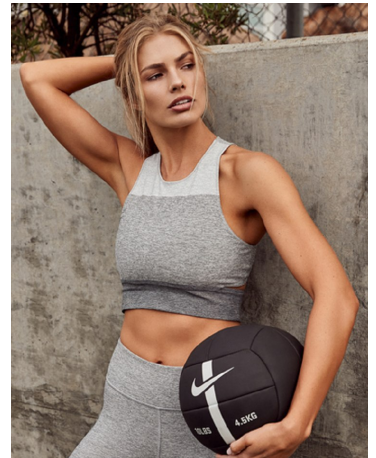

Paige Mariah Height 5'9" | 175cm Bust 34" | 86cm Waist 26" | 66cm Hips 36.5" | 93cm
Dress 6 US | 36 EU Shoe 9 US | 40 EU Hair Blonde Eyes Blue

CGM
CAROLINE GLEASON
MANAGEMENT

Paige Mariah Height 5'9" | 175cm Bust 34" | 86cm Waist 26" | 66cm Hips 36.5" | 93cm
Dress 6 US | 36 EU Shoe 9 US | 40 EU Hair Blonde Eyes Blue

Paige Mariah Height 5'9" | 175cm Bust 34" | 86cm Waist 26" | 66cm Hips 36.5" | 93cm
Dress 6 US | 36 EU Shoe 9 US | 40 EU Hair Blonde Eyes Blue

Paige Mariah Height 5'9" | 175cm Bust 34" | 86cm Waist 26" | 66cm Hips 36.5" | 93cm
 Dress 6 US | 36 EU Shoe 9 US | 40 EU Hair Blonde Eyes Blue