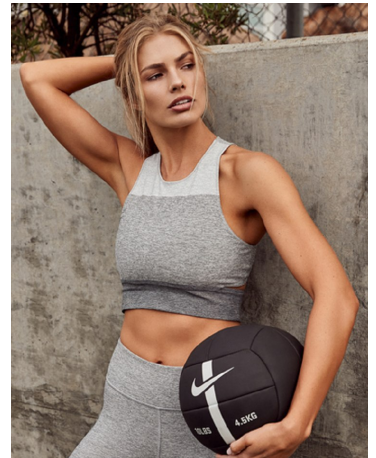

Paige Mariah Height 5'9" | 175cm Bust 34" | 86cm Waist 26" | 66cm Hips 36.5" | 93cm
Dress 6 US | 36 EU Shoe 9 US | 40 EU Hair Blonde Eyes Blue

Paige Mariah Height 5'9" | 175cm Bust 34" | 86cm Waist 26" | 66cm Hips 36.5" | 93cm
 Dress 6 US | 36 EU Shoe 9 US | 40 EU Hair Blonde Eyes Blue