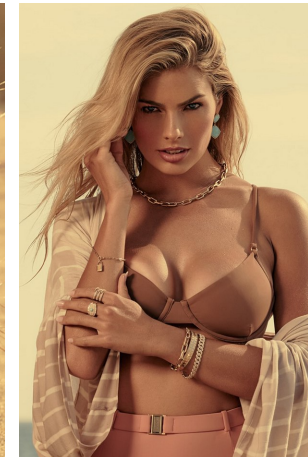

Paige Mariah Height 5'9" | 175cm Bust 34" | 86cm Waist 26" | 66cm Hips 36.5" | 93cm
Dress 6 US | 36 EU Shoe 9 US | 40 EU Hair Blonde Eyes Blue

Paige Mariah Height 5'9" | 175cm Bust 34" | 86cm Waist 26" | 66cm Hips 36.5" | 93cm
 Dress 6 US | 36 EU Shoe 9 US | 40 EU Hair Blonde Eyes Blue