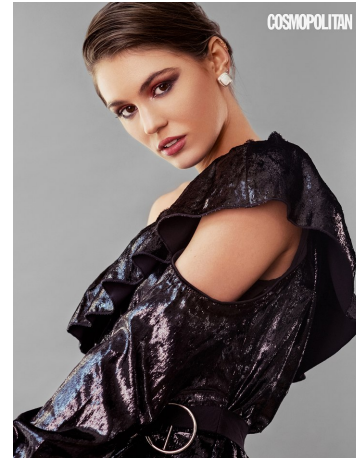

Brooke Dusek Height 5'7.5" | 171cm Bust 32" | 81cm Waist 24" | 61cm Hips 34" | 86cm
Dress 2 US | 32 EU Shoe 7.5 US | 38.5 EU Hair Brown Eyes Brown