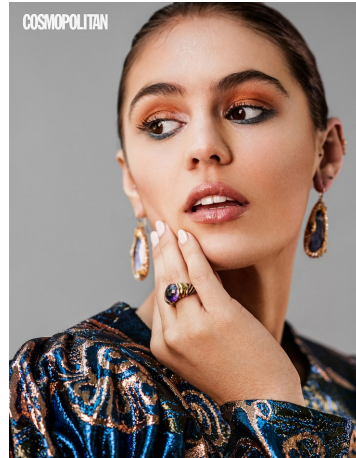

Brooke Dusek Height 5'7.5" | 171cm Bust 32" | 81cm Waist 24" | 61cm Hips 34" | 86cm
Dress 2 US | 32 EU Shoe 7.5 US | 38.5 EU Hair Brown Eyes Brown