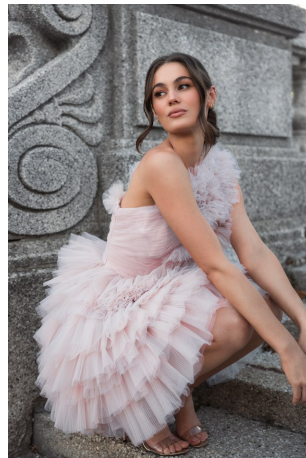

Brooke Dusek Height 5'7.5" | 171cm Bust 32" | 81cm Waist 24" | 61cm Hips 34" | 86cm
Dress 2 US | 32 EU Shoe 7.5 US | 38.5 EU Hair Brown Eyes Brown