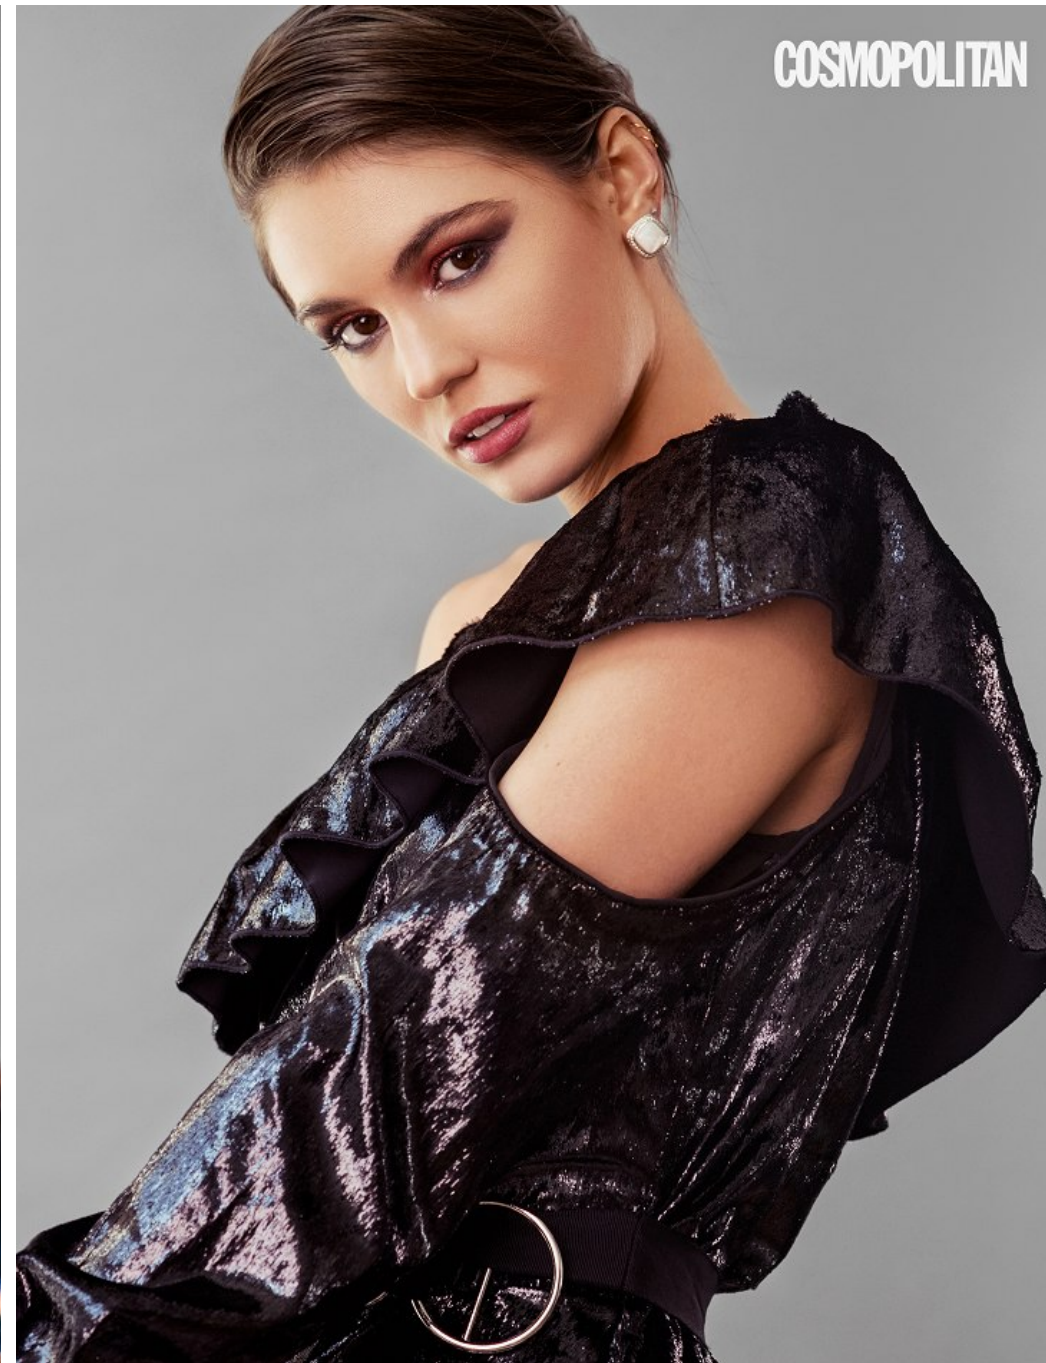

COSMOPOLITAN

COSMOPOLITAN

Brooke Dusek Height 5'7.5" | 171cm Bust 32" | 81cm Waist 24" | 61cm Hips 34" | 86cm
Dress 2 US | 32 EU Shoe 7.5 US | 38.5 EU Hair Brown Eyes Brown

CGM
CAROLINE GLEASON
MANAGEMENT