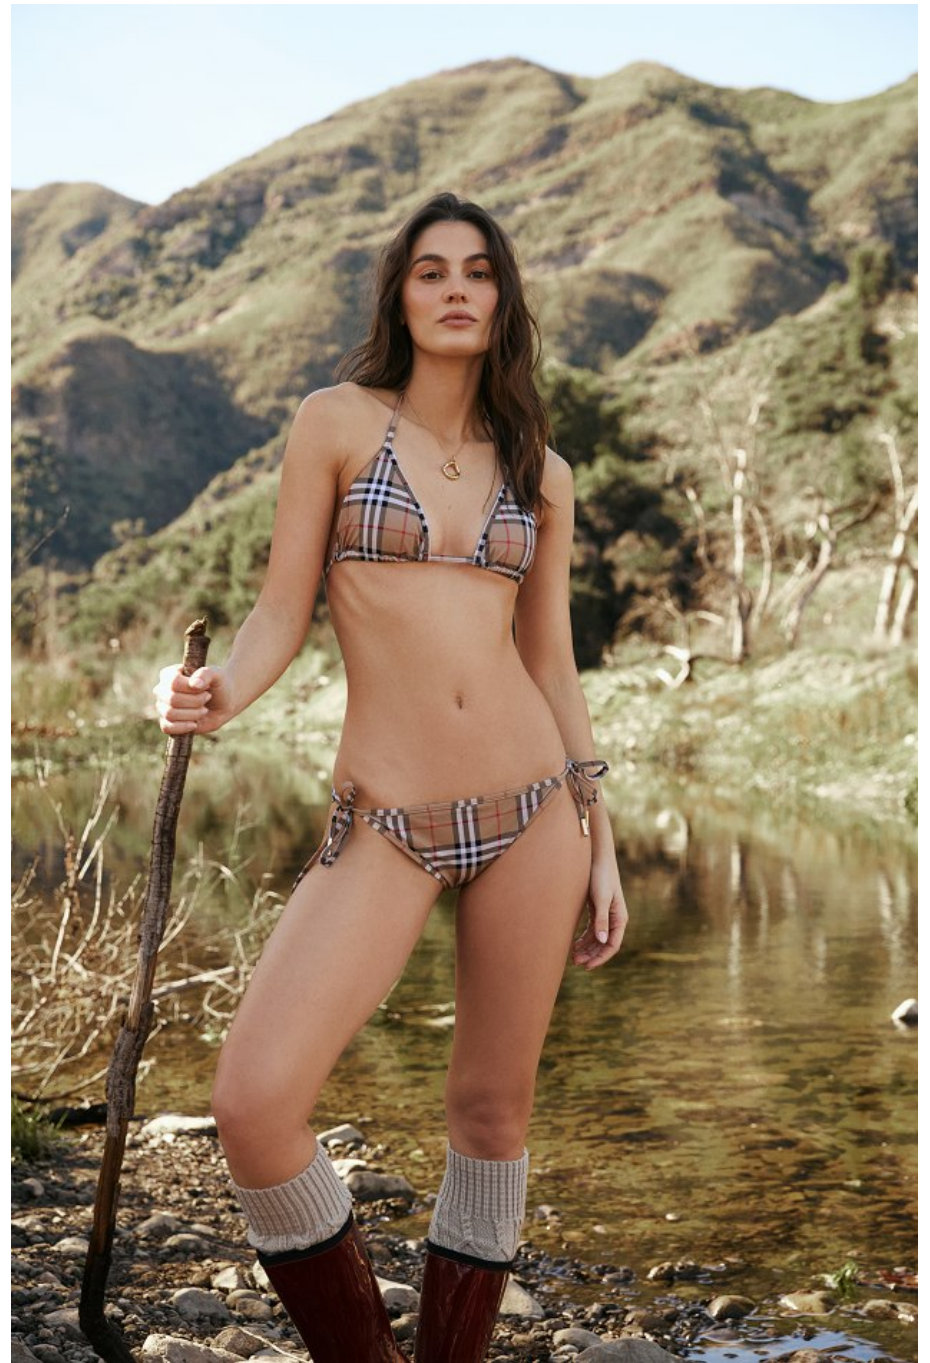

Brooke Dusek Height 5'7.5" | 171cm Bust 32" | 81cm Waist 24" | 61cm Hips 34" | 86cm
Dress 2 US | 32 EU Shoe 7.5 US | 38.5 EU Hair Brown Eyes Brown

Brooke Dusek Height 5'7.5" | 171cm Bust 32" | 81cm Waist 24" | 61cm Hips 34" | 86cm
Dress 2 US | 32 EU Shoe 7.5 US | 38.5 EU Hair Brown Eyes Brown