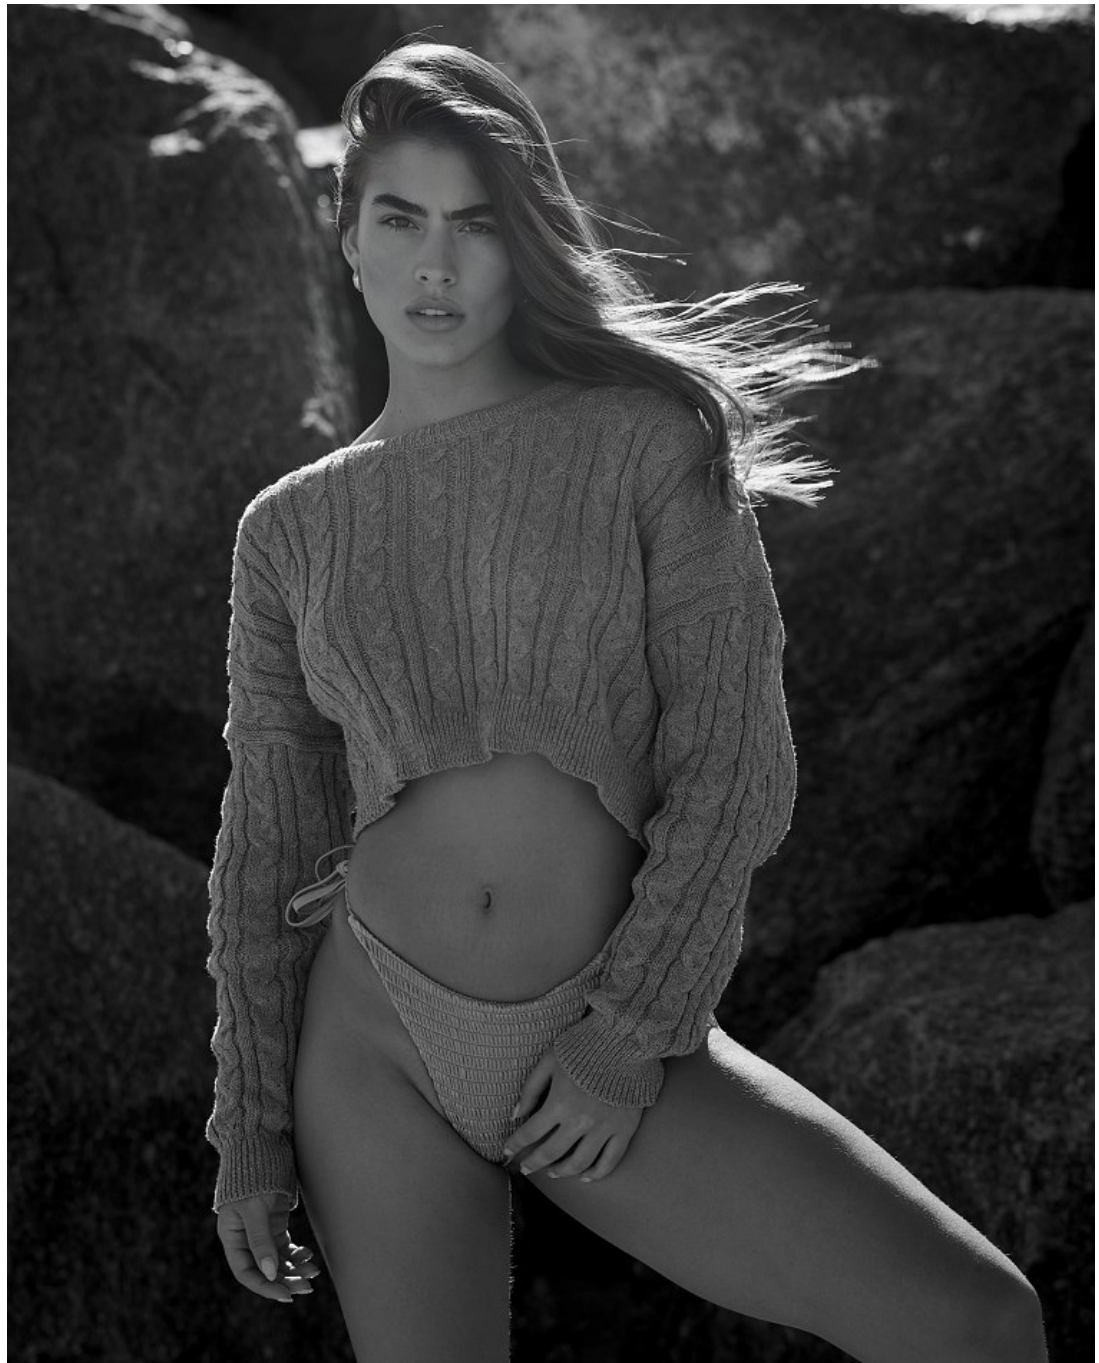

Valeria Morales Height 5'8" | 173cm Bust 34" | 86cm Waist 25" | 63cm Hips 34" | 86cm
Dress 4 US | 34 EU Shoe 7.5 US | 38.5 EU Hair Brown Eyes Brown