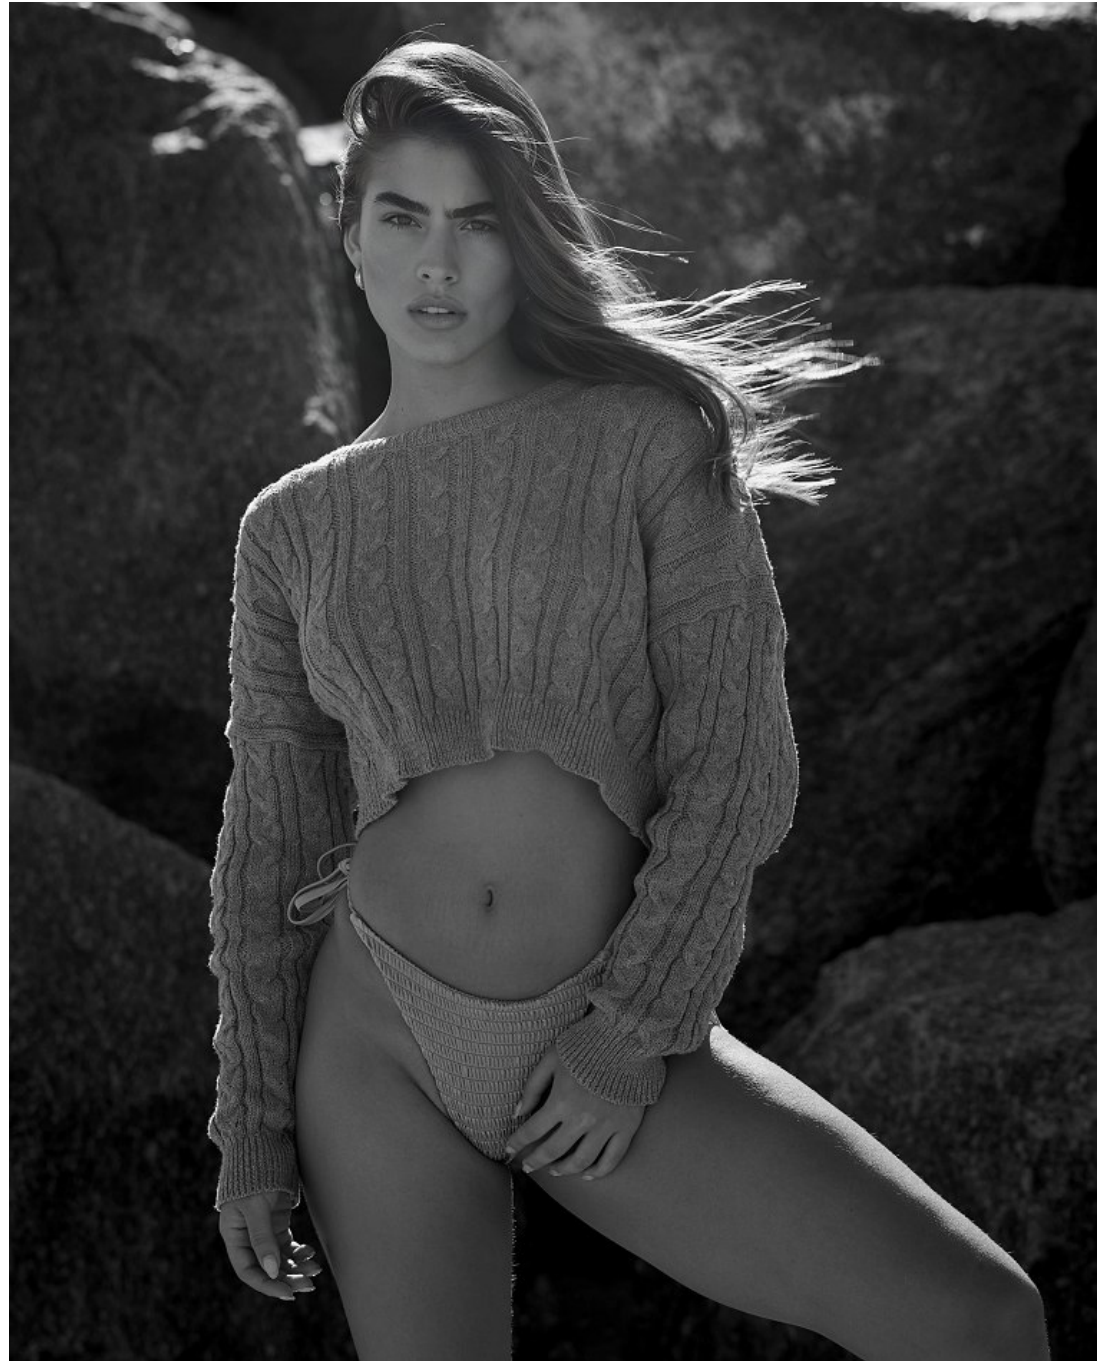

Valeria Morales Height 5'8" | 173cm Bust 34" | 86cm Waist 25" | 63cm Hips 34" | 86cm
Dress 4 US | 34 EU Shoe 7.5 US | 38.5 EU Hair Brown Eyes Brown