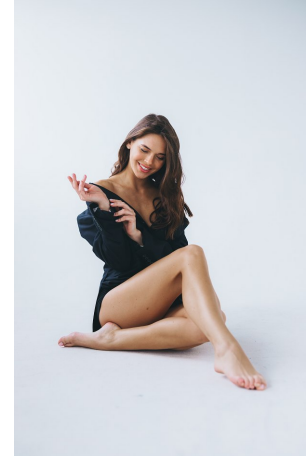

Anna Merkureva   Height 5'9" | 175cm   Bust 32" | 81cm   Waist 24" | 61cm   Hips 34.5" | 87cm
Dress 2 US | 32 EU   Shoe 7.5 US | 38.5 EU   Hair Brown   Eyes Green