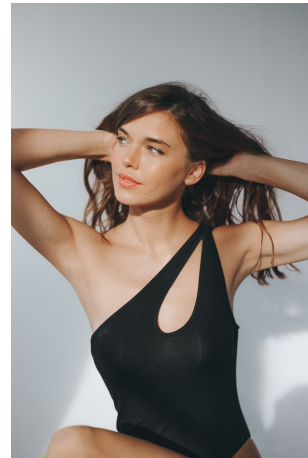

Anna Merkureva Height 5'9" | 175cm Bust 32" | 81cm Waist 24" | 61cm Hips 34.5" | 87cm
Dress 2 US | 32 EU Shoe 7.5 US | 38.5 EU Hair Brown Eyes Green