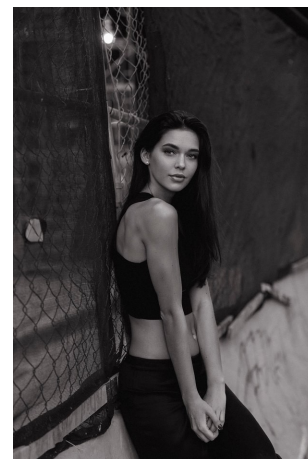

Anna Merkureva Height 5'9" | 175cm Bust 32" | 81cm Waist 24" | 61cm Hips 34.5" | 87cm
Dress 2 US | 32 EU Shoe 7.5 US | 38.5 EU Hair Brown Eyes Green

Anna Merkureva Height 5'9" | 175cm Bust 32" | 81cm Waist 24" | 61cm Hips 34.5" | 87cm
Dress 2 US | 32 EU Shoe 7.5 US | 38.5 EU Hair Brown Eyes Green

Anna Merkureva Height 5'9" | 175cm Bust 32" | 81cm Waist 24" | 61cm Hips 34.5" | 87cm
Dress 2 US | 32 EU Shoe 7.5 US | 38.5 EU Hair Brown Eyes Green

CGM
CAROLINE GLEASON
MANAGEMENT

Anna Merkureva Height 5'9" | 175cm Bust 32" | 81cm Waist 24" | 61cm Hips 34.5" | 87cm
Dress 2 US | 32 EU Shoe 7.5 US | 38.5 EU Hair Brown Eyes Green