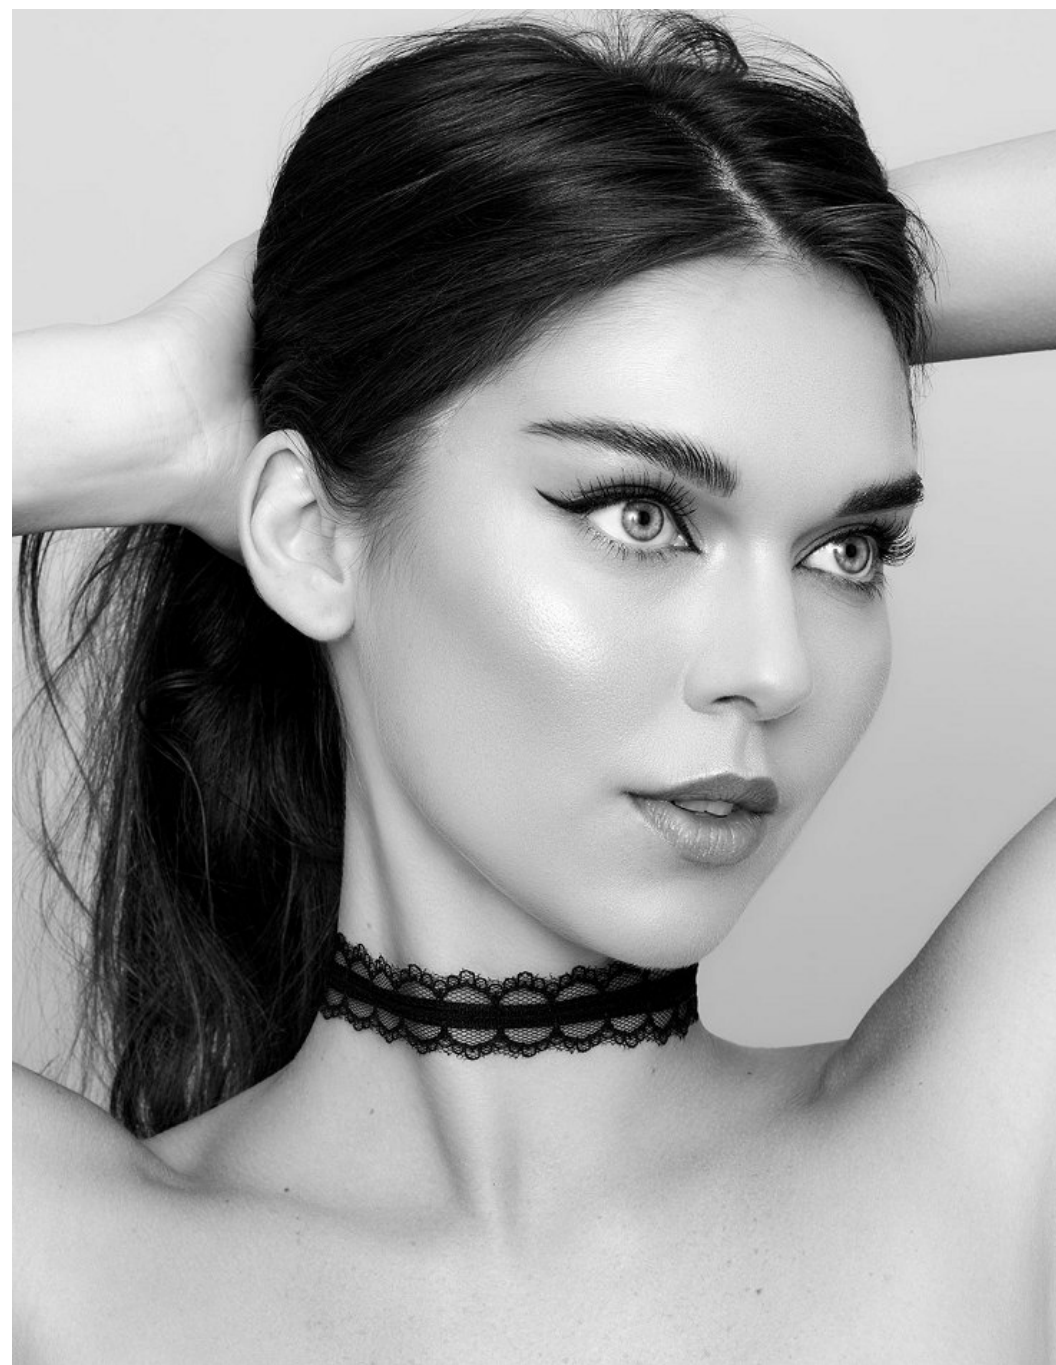

Anna Merkureva Height 5'9" | 175cm Bust 32" | 81cm Waist 24" | 61cm Hips 34.5" | 87cm
Dress 2 US | 32 EU Shoe 7.5 US | 38.5 EU Hair Brown Eyes Green

Anna Merkureva Height 5'9" | 175cm Bust 32" | 81cm Waist 24" | 61cm Hips 34.5" | 87cm
Dress 2 US | 32 EU Shoe 7.5 US | 38.5 EU Hair Brown Eyes Green