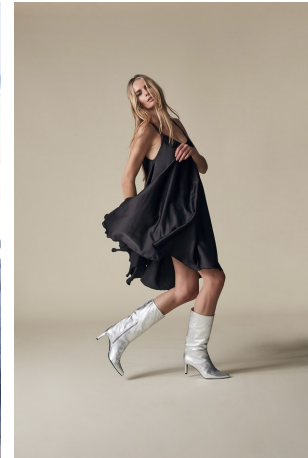

Severine Keimig Height 5'9" | 175cm Bust 34" | 86cm Waist 24" | 61cm Hips 34" | 86cm
 Dress 2-4 US | 32-34 EU Shoe 9 US | 40 EU Hair Blonde Eyes Green

MIJONG LEE

HERVE LEGER
PARIS

Severine Keimig Height 5'9" | 175cm Bust 34" | 86cm Waist 24" | 61cm Hips 34" | 86cm
Dress 2-4 US | 32-34 EU Shoe 9 US | 40 EU Hair Blonde Eyes Green

Severine Keimig Height 5'9" | 175cm Bust 34" | 86cm Waist 24" | 61cm Hips 34" | 86cm
Dress 2-4 US | 32-34 EU Shoe 9 US | 40 EU Hair Blonde Eyes Green

Severine Keimig Height 5'9" | 175cm Bust 34" | 86cm Waist 24" | 61cm Hips 34" | 86cm
Dress 2-4 US | 32-34 EU Shoe 9 US | 40 EU Hair Blonde Eyes Green

Severine Keimig Height 5'9" | 175cm Bust 34" | 86cm Waist 24" | 61cm Hips 34" | 86cm
Dress 2-4 US | 32-34 EU Shoe 9 US | 40 EU Hair Blonde Eyes Green