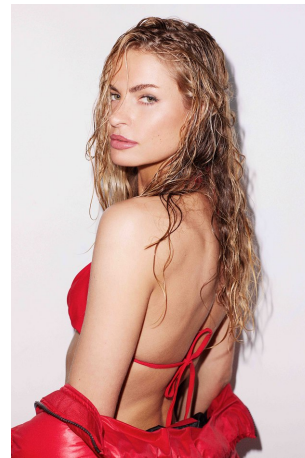

Severine Keimig    Height 5'9" | 175cm    Bust 34" | 86cm    Waist 24" | 61cm    Hips 34" | 86cm  
 Dress 2-4 US | 32-34 EU    Shoe 9 US | 40 EU    Hair Blonde    Eyes Green

MIJONG LEE

HERVE LEGER  
PARIS

Severine Keimig Height 5'9" | 175cm Bust 34" | 86cm Waist 24" | 61cm Hips 34" | 86cm  
Dress 2-4 US | 32-34 EU Shoe 9 US | 40 EU Hair Blonde Eyes Green

**CGM**  
CAROLINE GLEASON  
MANAGEMENT

Severine Keimig    Height 5'9" | 175cm    Bust 34" | 86cm    Waist 24" | 61cm    Hips 34" | 86cm  
Dress 2-4 US | 32-34 EU    Shoe 9 US | 40 EU    Hair Blonde    Eyes Green