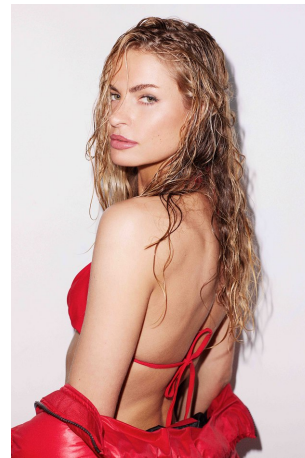

Severine Keimig Height 5'9" | 175cm Bust 34" | 86cm Waist 24" | 61cm Hips 34" | 86cm
 Dress 2-4 US | 32-34 EU Shoe 9 US | 40 EU Hair Blonde Eyes Green

MIJONG LEE

HERVE LEGER
PARIS

Severine Keimig Height 5'9" | 175cm Bust 34" | 86cm Waist 24" | 61cm Hips 34" | 86cm
Dress 2-4 US | 32-34 EU Shoe 9 US | 40 EU Hair Blonde Eyes Green

Severine Keimig Height 5'9" | 175cm Bust 34" | 86cm Waist 24" | 61cm Hips 34" | 86cm
Dress 2-4 US | 32-34 EU Shoe 9 US | 40 EU Hair Blonde Eyes Green

Severine Keimig Height 5'9" | 175cm Bust 34" | 86cm Waist 24" | 61cm Hips 34" | 86cm
Dress 2-4 US | 32-34 EU Shoe 9 US | 40 EU Hair Blonde Eyes Green

Severine Keimig Height 5'9" | 175cm Bust 34" | 86cm Waist 24" | 61cm Hips 34" | 86cm
Dress 2-4 US | 32-34 EU Shoe 9 US | 40 EU Hair Blonde Eyes Green