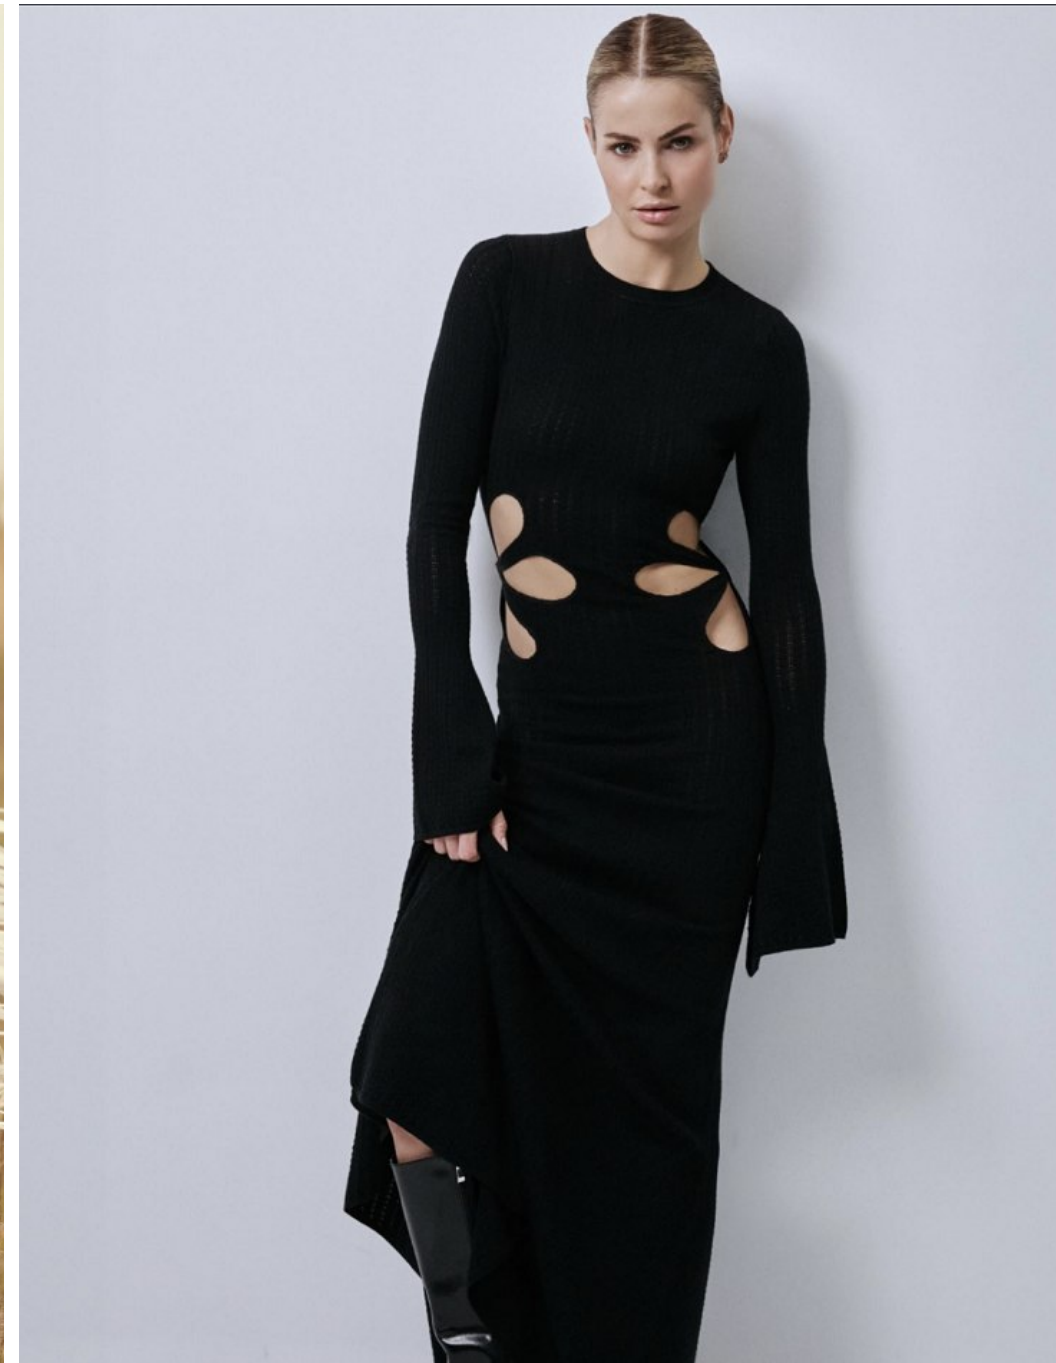

Severine Keimig Height 5'9" | 175cm Bust 34" | 86cm Waist 24" | 61cm Hips 34" | 86cm
Dress 2-4 US | 32-34 EU Shoe 9 US | 40 EU Hair Blonde Eyes Green

Severine Keimig Height 5'9" | 175cm Bust 34" | 86cm Waist 24" | 61cm Hips 34" | 86cm
Dress 2-4 US | 32-34 EU Shoe 9 US | 40 EU Hair Blonde Eyes Green

Severine Keimig Height 5'9" | 175cm Bust 34" | 86cm Waist 24" | 61cm Hips 34" | 86cm
Dress 2-4 US | 32-34 EU Shoe 9 US | 40 EU Hair Blonde Eyes Green

MOEVIR®

Severine Keimig Height 5'9" | 175cm Bust 34" | 86cm Waist 24" | 61cm Hips 34" | 86cm
Dress 2-4 US | 32-34 EU Shoe 9 US | 40 EU Hair Blonde Eyes Green