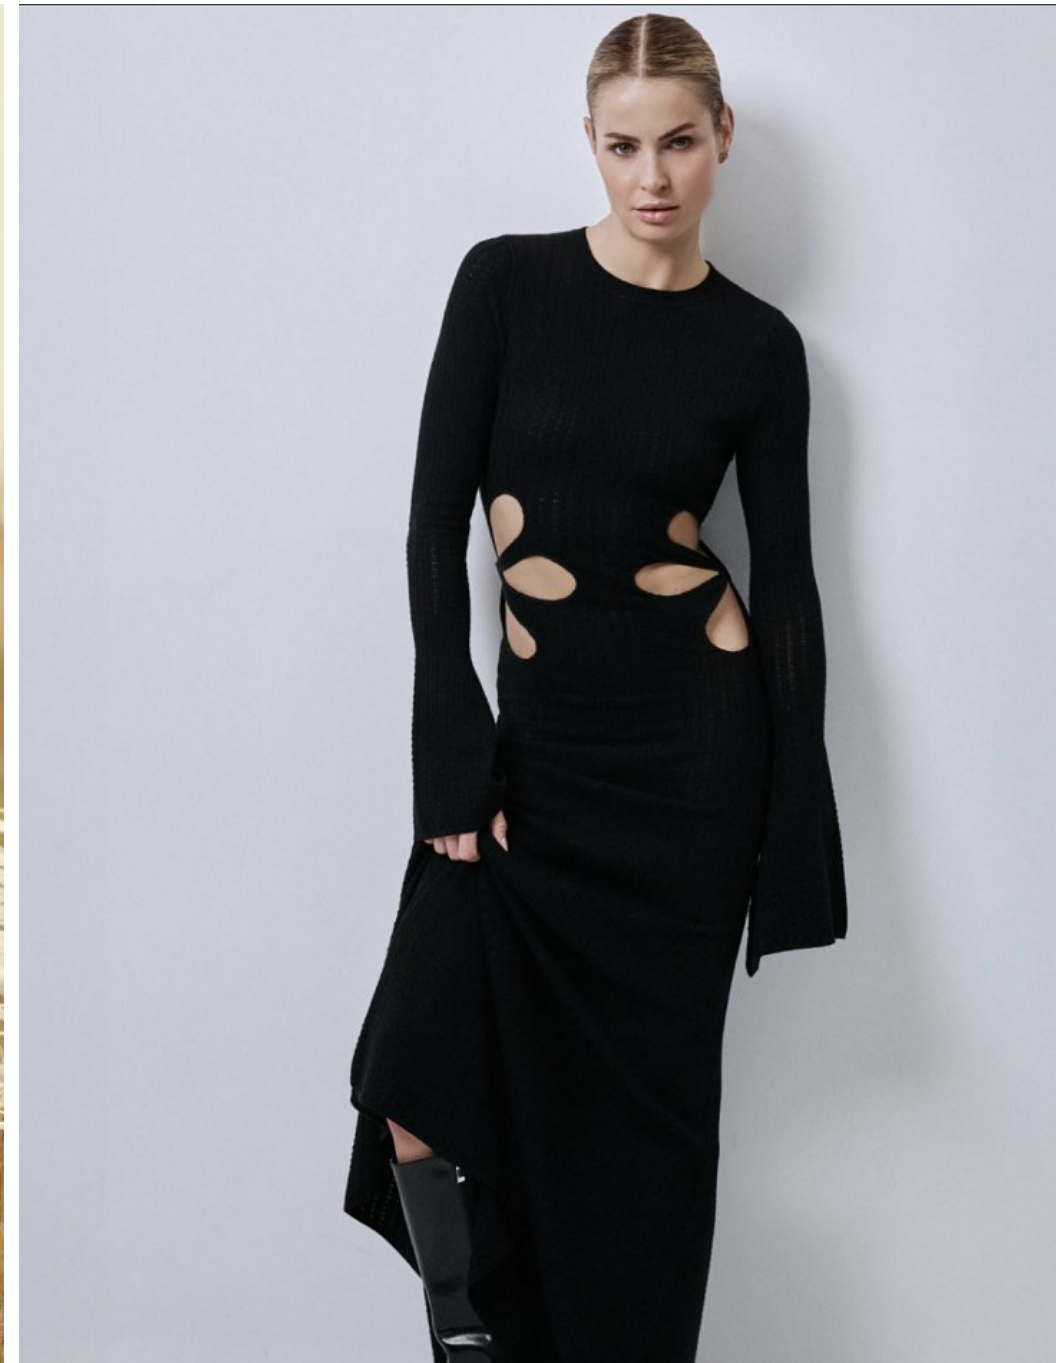

Severine Keimig Height 5'9" | 175cm Bust 34" | 86cm Waist 24" | 61cm Hips 34" | 86cm  
Dress 2-4 US | 32-34 EU Shoe 9 US | 40 EU Hair Blonde Eyes Green

Severine Keimig   Height 5'9" | 175cm   Bust 34" | 86cm   Waist 24" | 61cm   Hips 34" | 86cm  
Dress 2-4 US | 32-34 EU   Shoe 9 US | 40 EU   Hair Blonde   Eyes Green

Severine Keimig    Height 5'9" | 175cm    Bust 34" | 86cm    Waist 24" | 61cm    Hips 34" | 86cm  
Dress 2-4 US | 32-34 EU    Shoe 9 US | 40 EU    Hair Blonde    Eyes Green

MOEVIR®

Severine Keimig    Height 5'9" | 175cm    Bust 34" | 86cm    Waist 24" | 61cm    Hips 34" | 86cm  
Dress 2-4 US | 32-34 EU    Shoe 9 US | 40 EU    Hair Blonde    Eyes Green