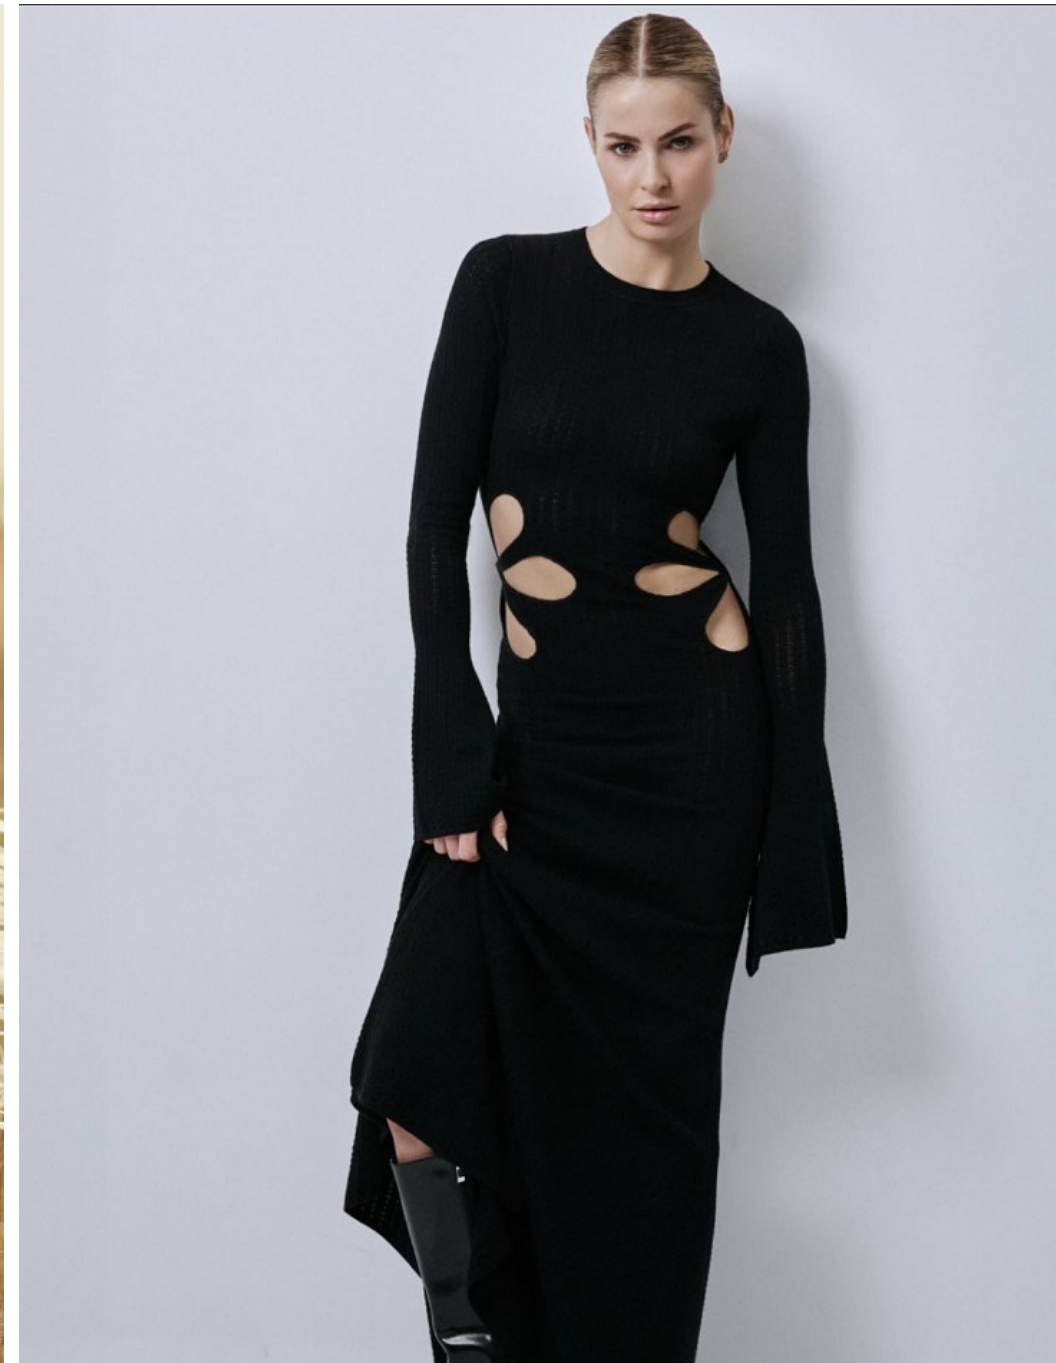

Severine Keimig Height 5'9" | 175cm Bust 34" | 86cm Waist 24" | 61cm Hips 34" | 86cm
Dress 2-4 US | 32-34 EU Shoe 9 US | 40 EU Hair Blonde Eyes Green

Severine Keimig Height 5'9" | 175cm Bust 34" | 86cm Waist 24" | 61cm Hips 34" | 86cm
Dress 2-4 US | 32-34 EU Shoe 9 US | 40 EU Hair Blonde Eyes Green

Severine Keimig Height 5'9" | 175cm Bust 34" | 86cm Waist 24" | 61cm Hips 34" | 86cm
Dress 2-4 US | 32-34 EU Shoe 9 US | 40 EU Hair Blonde Eyes Green

CGM
CAROLINE GLEASON
MANAGEMENT

MOEVIR®

Severine Keimig Height 5'9" | 175cm Bust 34" | 86cm Waist 24" | 61cm Hips 34" | 86cm
Dress 2-4 US | 32-34 EU Shoe 9 US | 40 EU Hair Blonde Eyes Green