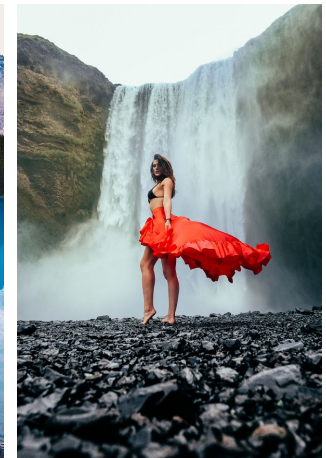

Amanda Riley Height 5'10" | 178cm Bust 34" | 86cm Waist 25" | 63cm Hips 36" | 91cm  
Dress 4 US | 34 EU Shoe 8.5 US | 39.5 EU Hair Brown Eyes Brown

Amanda Riley    Height 5'10" | 178cm    Bust 34" | 86cm    Waist 25" | 63cm    Hips 36" | 91cm  
 Dress 4 US | 34 EU    Shoe 8.5 US | 39.5 EU    Hair Brown    Eyes Brown