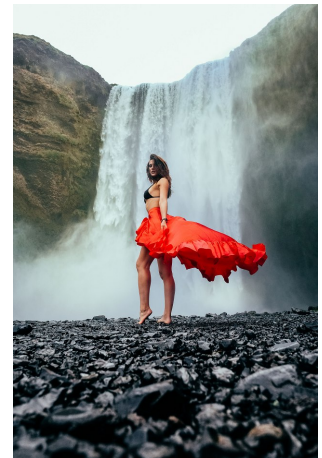

Amanda Riley Height 5'10" | 178cm Bust 34" | 86cm Waist 25" | 63cm Hips 36" | 91cm
Dress 4 US | 34 EU Shoe 8.5 US | 39.5 EU Hair Brown Eyes Brown

Amanda Riley Height 5'10" | 178cm Bust 34" | 86cm Waist 25" | 63cm Hips 36" | 91cm
 Dress 4 US | 34 EU Shoe 8.5 US | 39.5 EU Hair Brown Eyes Brown