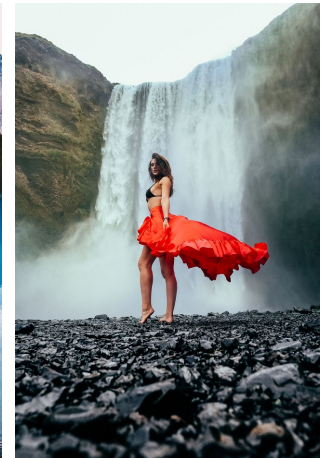

Amanda Riley Height 5'10" | 178cm Bust 34" | 86cm Waist 25" | 63cm Hips 36" | 91cm
Dress 4 US | 34 EU Shoe 8.5 US | 39.5 EU Hair Brown Eyes Brown

Amanda Riley Height 5'10" | 178cm Bust 34" | 86cm Waist 25" | 63cm Hips 36" | 91cm
Dress 4 US | 34 EU Shoe 8.5 US | 39.5 EU Hair Brown Eyes Brown