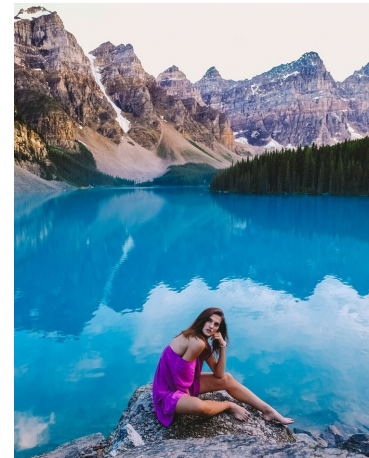

Amanda Riley Height 5'10" | 178cm Bust 34" | 86cm Waist 25" | 63cm Hips 36" | 91cm
Dress 4 US | 34 EU Shoe 8.5 US | 39.5 EU Hair Brown Eyes Brown

Amanda Riley Height 5'10" | 178cm Bust 34" | 86cm Waist 25" | 63cm Hips 36" | 91cm
Dress 4 US | 34 EU Shoe 8.5 US | 39.5 EU Hair Brown Eyes Brown