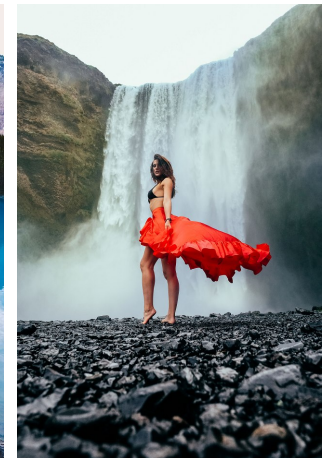

Amanda Riley Height 5'10" | 178cm Bust 34" | 86cm Waist 25" | 63cm Hips 36" | 91cm
Dress 4 US | 34 EU Shoe 8.5 US | 39.5 EU Hair Brown Eyes Brown

Amanda Riley Height 5'10" | 178cm Bust 34" | 86cm Waist 25" | 63cm Hips 36" | 91cm
Dress 4 US | 34 EU Shoe 8.5 US | 39.5 EU Hair Brown Eyes Brown