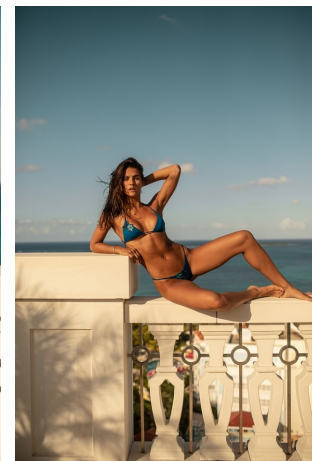

Amanda Riley Height 5'10" | 178cm Bust 34" | 86cm Waist 25" | 63cm Hips 36" | 91cm
Dress 4 US | 34 EU Shoe 8.5 US | 39.5 EU Hair Brown Eyes Brown