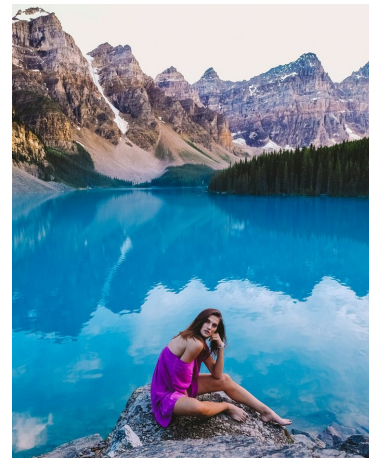

Amanda Riley Height 5'10" | 178cm Bust 34" | 86cm Waist 25" | 63cm Hips 36" | 91cm
Dress 4 US | 34 EU Shoe 8.5 US | 39.5 EU Hair Brown Eyes Brown

Amanda Riley Height 5'10" | 178cm Bust 34" | 86cm Waist 25" | 63cm Hips 36" | 91cm
 Dress 4 US | 34 EU Shoe 8.5 US | 39.5 EU Hair Brown Eyes Brown