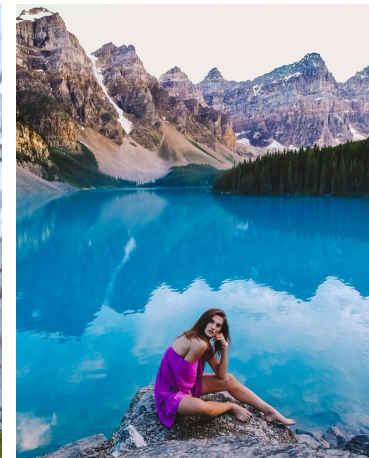

Amanda Riley Height 5'10" | 178cm Bust 34" | 86cm Waist 25" | 63cm Hips 36" | 91cm  
Dress 4 US | 34 EU Shoe 8.5 US | 39.5 EU Hair Brown Eyes Brown

Amanda Riley    Height 5'10" | 178cm    Bust 34" | 86cm    Waist 25" | 63cm    Hips 36" | 91cm  
 Dress 4 US | 34 EU    Shoe 8.5 US | 39.5 EU    Hair Brown    Eyes Brown