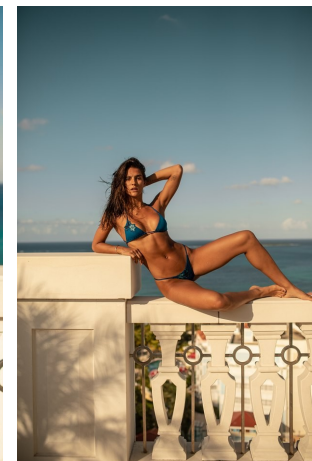

Amanda Riley Height 5'10" | 178cm Bust 34" | 86cm Waist 25" | 63cm Hips 36" | 91cm
Dress 4 US | 34 EU Shoe 8.5 US | 39.5 EU Hair Brown Eyes Brown