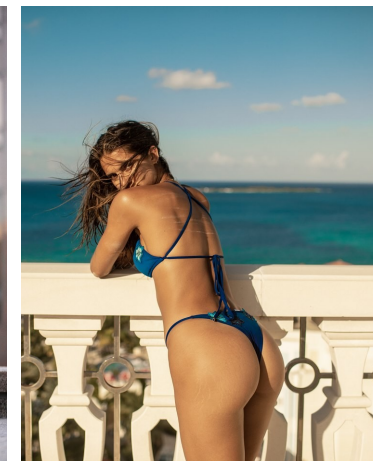

Amanda Riley Height 5'10" | 178cm Bust 34" | 86cm Waist 25" | 63cm Hips 36" | 91cm
Dress 4 US | 34 EU Shoe 8.5 US | 39.5 EU Hair Brown Eyes Brown