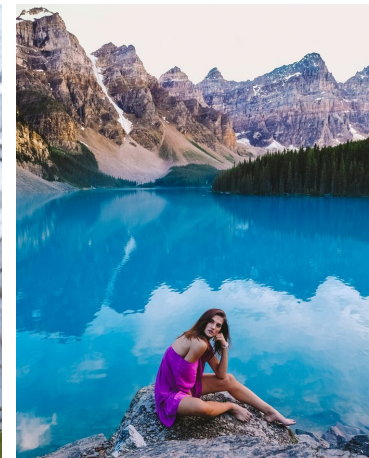

Amanda Riley Height 5'10" | 178cm Bust 34" | 86cm Waist 25" | 63cm Hips 36" | 91cm
Dress 4 US | 34 EU Shoe 8.5 US | 39.5 EU Hair Brown Eyes Brown

Amanda Riley Height 5'10" | 178cm Bust 34" | 86cm Waist 25" | 63cm Hips 36" | 91cm
Dress 4 US | 34 EU Shoe 8.5 US | 39.5 EU Hair Brown Eyes Brown