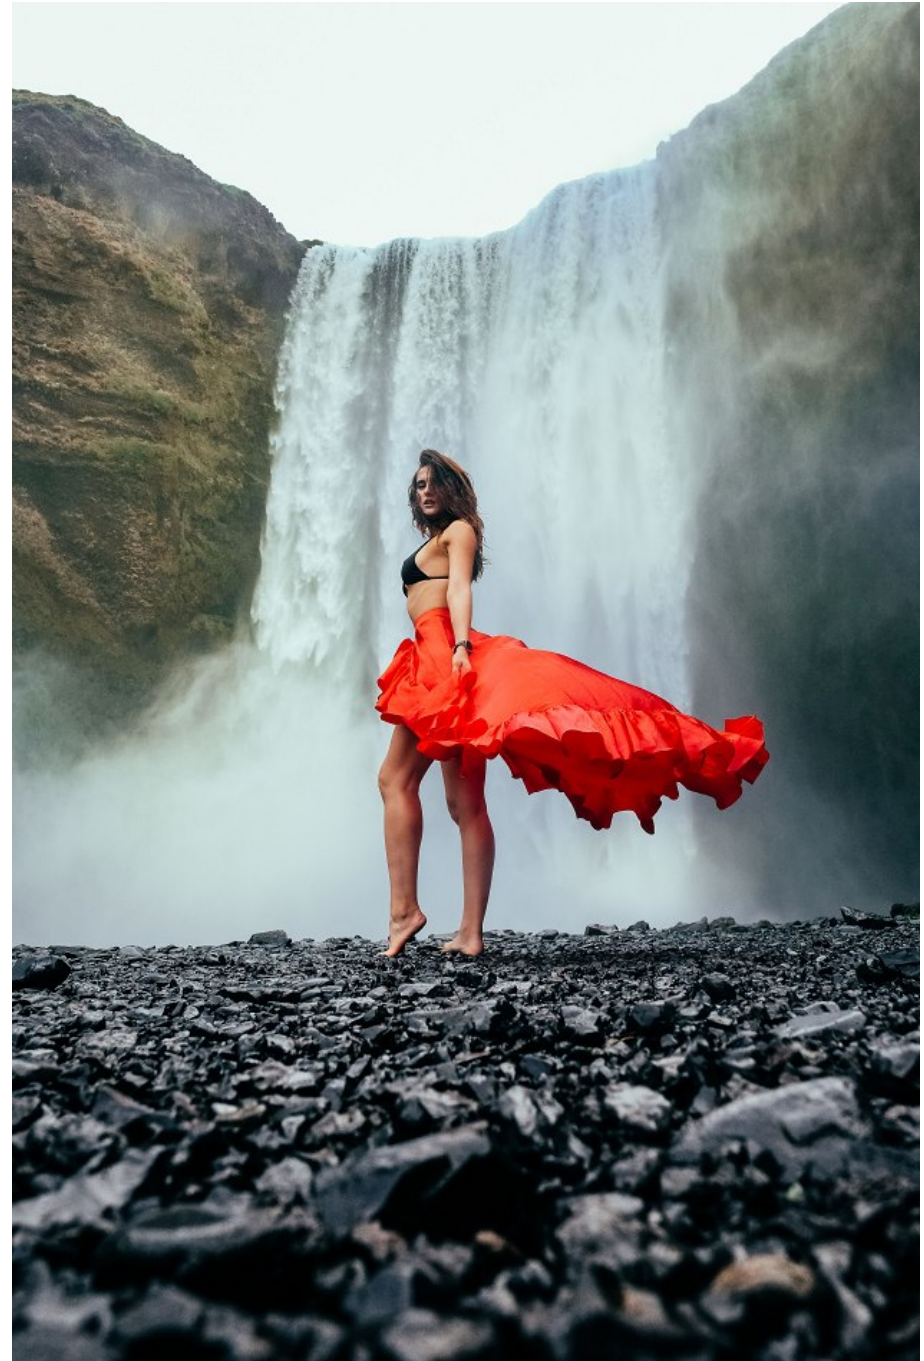

Amanda Riley   Height 5'10" | 178cm   Bust 34" | 86cm   Waist 25" | 63cm   Hips 36" | 91cm
Dress 4 US | 34 EU   Shoe 8.5 US | 39.5 EU   Hair Brown   Eyes Brown