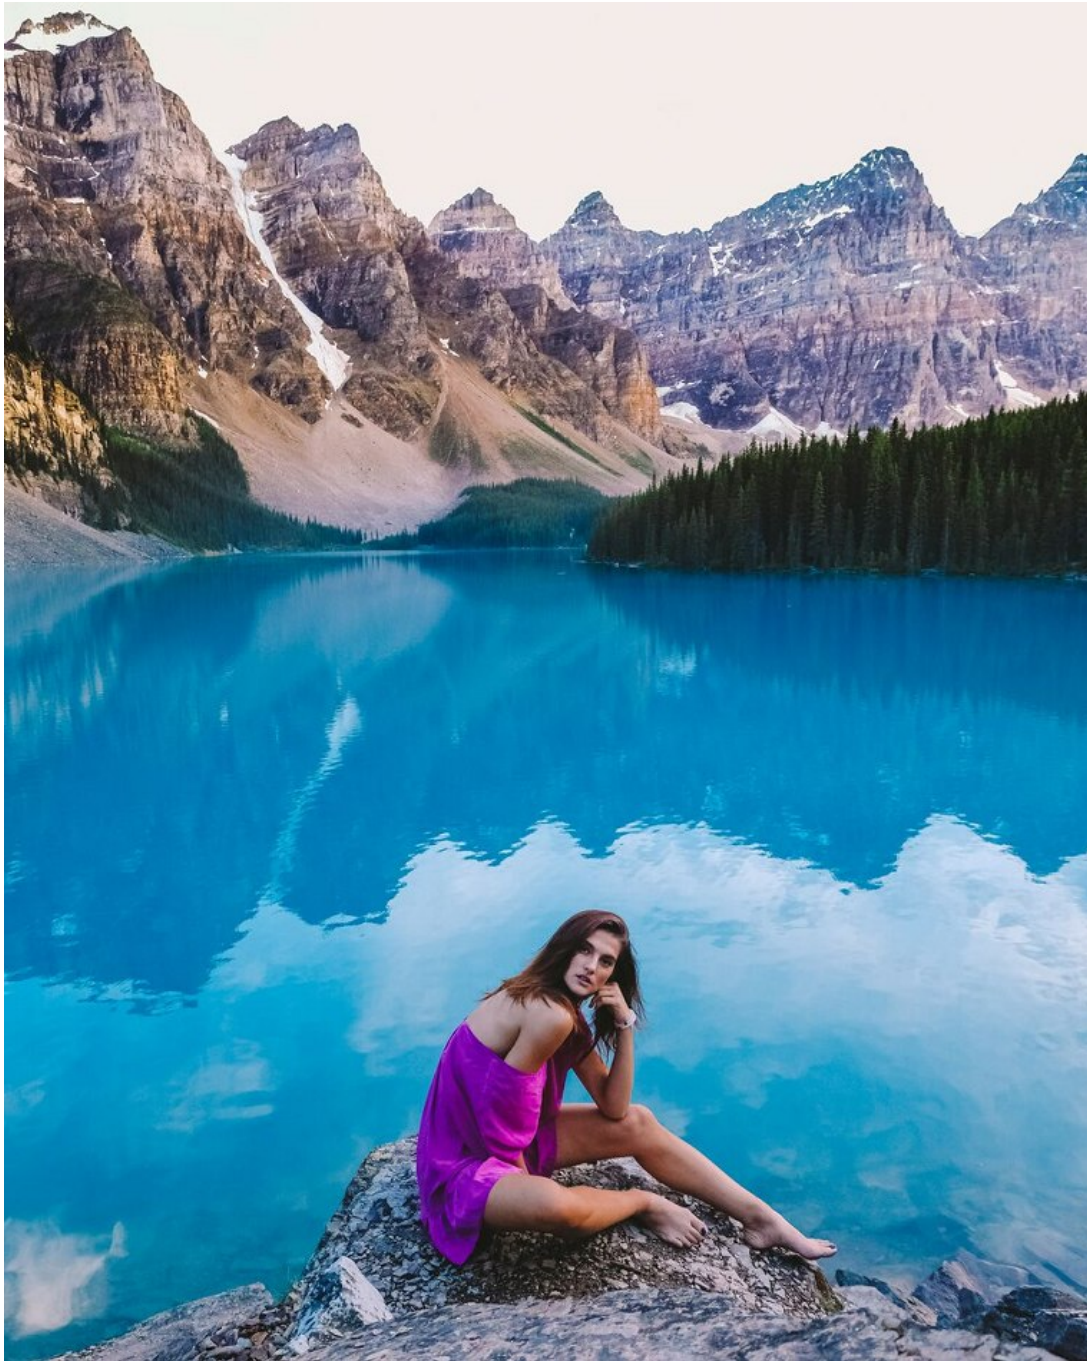

Amanda Riley   Height 5'10" | 178cm   Bust 34" | 86cm   Waist 25" | 63cm   Hips 36" | 91cm
Dress 4 US | 34 EU   Shoe 8.5 US | 39.5 EU   Hair Brown   Eyes Brown