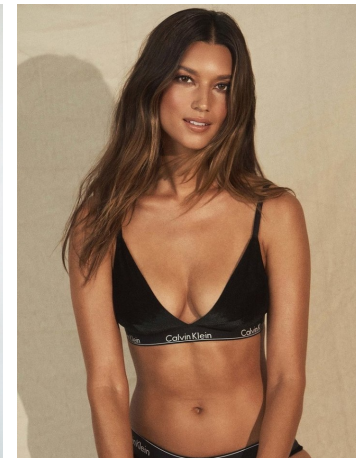

Natalia Lalonde Height 5'9" | 175cm Bust 34" | 86cm Waist 24" | 61cm Hips 36" | 92cm
 Dress 2-4 US | 32-34 EU Shoe 9.5 US | 40.5 EU Hair Brown Eyes Brown

Natalia Lalonde Height 5'9" | 175cm Bust 34" | 86cm Waist 24" | 61cm Hips 36" | 92cm
Dress 2-4 US | 32-34 EU Shoe 9.5 US | 40.5 EU Hair Brown Eyes Brown

Natalia Lalonde Height 5'9" | 175cm Bust 34" | 86cm Waist 24" | 61cm Hips 36" | 92cm
Dress 2-4 US | 32-34 EU Shoe 9.5 US | 40.5 EU Hair Brown Eyes Brown