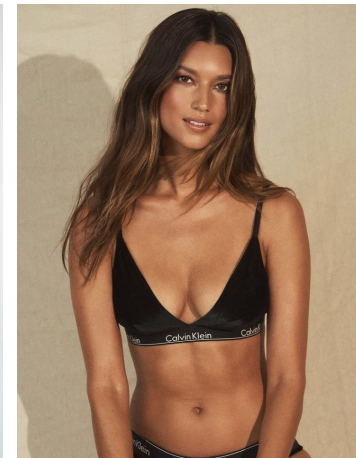

Natalia Lalonde Height 5'9" | 175cm Bust 34" | 86cm Waist 24" | 61cm Hips 36" | 92cm
Dress 2-4 US | 32-34 EU Shoe 9.5 US | 40.5 EU Hair Brown Eyes Brown

Natalia Lalonde Height 5'9" | 175cm Bust 34" | 86cm Waist 24" | 61cm Hips 36" | 92cm
Dress 2-4 US | 32-34 EU Shoe 9.5 US | 40.5 EU Hair Brown Eyes Brown

CGM
CAROLINE GLEASON
MANAGEMENT

Natalia Lalonde Height 5'9" | 175cm Bust 34" | 86cm Waist 24" | 61cm Hips 36" | 92cm
Dress 2-4 US | 32-34 EU Shoe 9.5 US | 40.5 EU Hair Brown Eyes Brown

Natalia Lalonde Height 5'9" | 175cm Bust 34" | 86cm Waist 24" | 61cm Hips 36" | 92cm
 Dress 2-4 US | 32-34 EU Shoe 9.5 US | 40.5 EU Hair Brown Eyes Brown

Natalia Lalonde Height 5'9" | 175cm Bust 34" | 86cm Waist 24" | 61cm Hips 36" | 92cm
Dress 2-4 US | 32-34 EU Shoe 9.5 US | 40.5 EU Hair Brown Eyes Brown