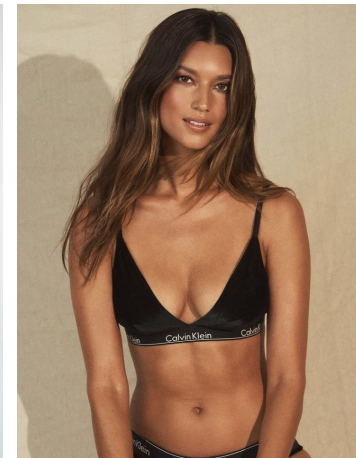

Natalia Lalonde Height 5'9" | 175cm Bust 34" | 86cm Waist 24" | 61cm Hips 36" | 92cm
Dress 2-4 US | 32-34 EU Shoe 9.5 US | 40.5 EU Hair Brown Eyes Brown

Natalia Lalonde Height 5'9" | 175cm Bust 34" | 86cm Waist 24" | 61cm Hips 36" | 92cm
 Dress 2-4 US | 32-34 EU Shoe 9.5 US | 40.5 EU Hair Brown Eyes Brown

Natalia Lalonde Height 5'9" | 175cm Bust 34" | 86cm Waist 24" | 61cm Hips 36" | 92cm
Dress 2-4 US | 32-34 EU Shoe 9.5 US | 40.5 EU Hair Brown Eyes Brown