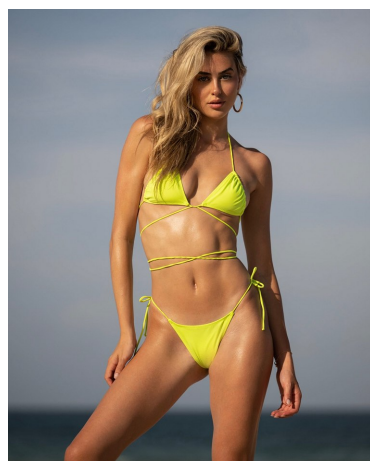

Julia Hamilton Height 5'10" | 178cm Bust 34" | 86cm Waist 23" | 58cm Hips 34" | 86cm
Dress 2 US | 32 EU Shoe 8 US | 39 EU Hair Blonde Eyes Blue

Julia Hamilton Height 5'10" | 178cm Bust 34" | 86cm Waist 23" | 58cm Hips 34" | 86cm
Dress 2 US | 32 EU Shoe 8 US | 39 EU Hair Blonde Eyes Blue