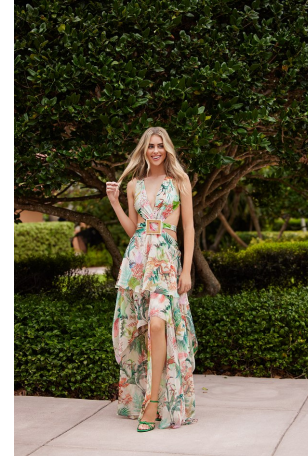

Julia Hamilton   Height 5'10" | 178cm   Bust 34" | 86cm   Waist 23" | 58cm   Hips 34" | 86cm
Dress 2 US | 32 EU   Shoe 8 US | 39 EU   Hair Blonde   Eyes Blue