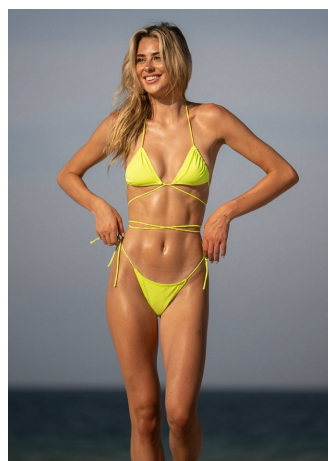

Julia Hamilton Height 5'10" | 178cm Bust 34" | 86cm Waist 23" | 58cm Hips 34" | 86cm
Dress 2 US | 32 EU Shoe 8 US | 39 EU Hair Blonde Eyes Blue

Julia Hamilton Height 5'10" | 178cm Bust 34" | 86cm Waist 23" | 58cm Hips 34" | 86cm
Dress 2 US | 32 EU Shoe 8 US | 39 EU Hair Blonde Eyes Blue