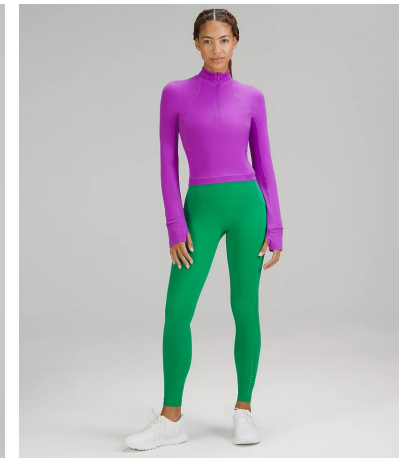

Sharee Michelle Height 5'9" | 175cm Bust 34" | 86cm Waist 24" | 61cm Hips 35" | 89cm
Dress 4 US | 34 EU Shoe 9 US | 40 EU Hair Brown Eyes Brown

Sharee Michelle Height 5'9" | 175cm Bust 34" | 86cm Waist 24" | 61cm Hips 35" | 89cm
Dress 4 US | 34 EU Shoe 9 US | 40 EU Hair Brown Eyes Brown

Sharee Michelle Height 5'9" | 175cm Bust 34" | 86cm Waist 24" | 61cm Hips 35" | 89cm
Dress 4 US | 34 EU Shoe 9 US | 40 EU Hair Brown Eyes Brown