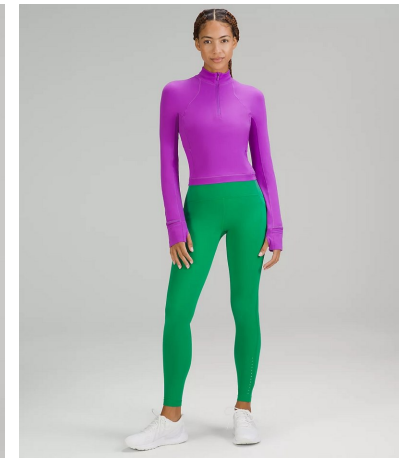

Sharee Michelle    Height 5'9" | 175cm    Bust 34" | 86cm    Waist 24" | 61cm    Hips 35" | 89cm  
Dress 4 US | 34 EU    Shoe 9 US | 40 EU    Hair Brown    Eyes Brown

Sharee Michelle Height 5'9" | 175cm Bust 34" | 86cm Waist 24" | 61cm Hips 35" | 89cm  
Dress 4 US | 34 EU Shoe 9 US | 40 EU Hair Brown Eyes Brown

Sharee Michelle   Height 5'9" | 175cm   Bust 34" | 86cm   Waist 24" | 61cm   Hips 35" | 89cm  
Dress 4 US | 34 EU   Shoe 9 US | 40 EU   Hair Brown   Eyes Brown