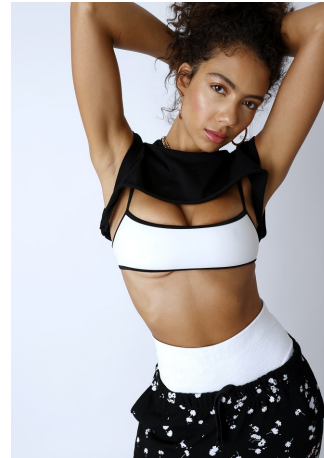

Sharee Michelle    Height 5'9" | 175cm    Bust 34" | 86cm    Waist 24" | 61cm    Hips 35" | 89cm  
Dress 4 US | 34 EU    Shoe 9 US | 40 EU    Hair Brown    Eyes Brown

Sharee Michelle Height 5'9" | 175cm Bust 34" | 86cm Waist 24" | 61cm Hips 35" | 89cm  
Dress 4 US | 34 EU Shoe 9 US | 40 EU Hair Brown Eyes Brown

Sharee Michelle   Height 5'9" | 175cm   Bust 34" | 86cm   Waist 24" | 61cm   Hips 35" | 89cm  
Dress 4 US | 34 EU   Shoe 9 US | 40 EU   Hair Brown   Eyes Brown