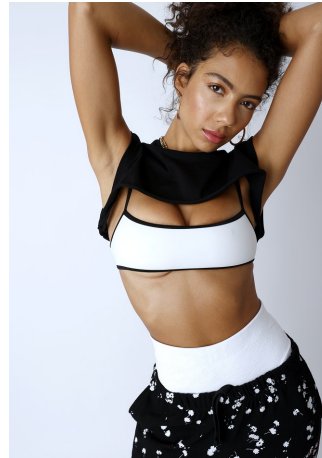

Sharee Michelle Height 5'9" | 175cm Bust 34" | 86cm Waist 24" | 61cm Hips 35" | 89cm
Dress 4 US | 34 EU Shoe 9 US | 40 EU Hair Brown Eyes Brown

Sharee Michelle Height 5'9" | 175cm Bust 34" | 86cm Waist 24" | 61cm Hips 35" | 89cm
Dress 4 US | 34 EU Shoe 9 US | 40 EU Hair Brown Eyes Brown

Sharee Michelle Height 5'9" | 175cm Bust 34" | 86cm Waist 24" | 61cm Hips 35" | 89cm
Dress 4 US | 34 EU Shoe 9 US | 40 EU Hair Brown Eyes Brown