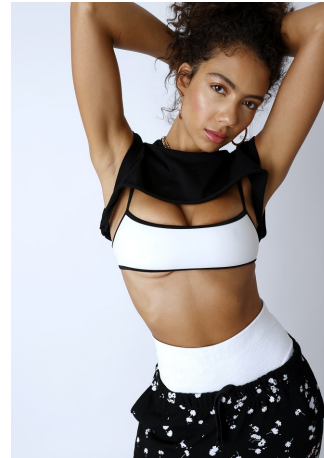

Sharee Michelle Height 5'9" | 175cm Bust 34" | 86cm Waist 24" | 61cm Hips 35" | 89cm
Dress 4 US | 34 EU Shoe 9 US | 40 EU Hair Brown Eyes Brown

Sharee Michelle Height 5'9" | 175cm Bust 34" | 86cm Waist 24" | 61cm Hips 35" | 89cm
Dress 4 US | 34 EU Shoe 9 US | 40 EU Hair Brown Eyes Brown

Sharee Michelle Height 5'9" | 175cm Bust 34" | 86cm Waist 24" | 61cm Hips 35" | 89cm
Dress 4 US | 34 EU Shoe 9 US | 40 EU Hair Brown Eyes Brown