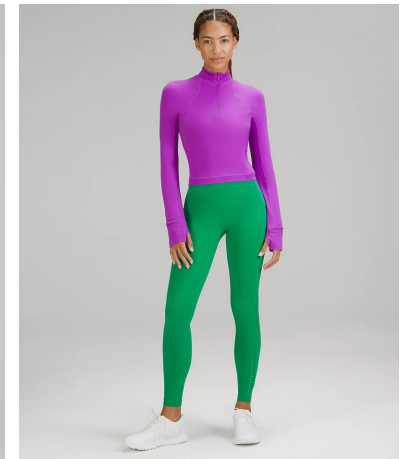

Sharee Michelle Height 5'9" | 175cm Bust 34" | 86cm Waist 24" | 61cm Hips 35" | 89cm
Dress 4 US | 34 EU Shoe 9 US | 40 EU Hair Brown Eyes Brown

Sharee Michelle Height 5'9" | 175cm Bust 34" | 86cm Waist 24" | 61cm Hips 35" | 89cm
Dress 4 US | 34 EU Shoe 9 US | 40 EU Hair Brown Eyes Brown

Sharee Michelle Height 5'9" | 175cm Bust 34" | 86cm Waist 24" | 61cm Hips 35" | 89cm
Dress 4 US | 34 EU Shoe 9 US | 40 EU Hair Brown Eyes Brown