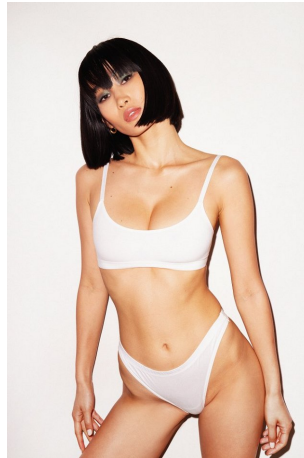

Miki Hamano Height 5'8" | 173cm Bust 34" | 86cm Waist 25" | 63cm Hips 35" | 89cm  
Dress 2 US | 32 EU Shoe 7.5 US | 38.5 EU Hair Black Eyes Black

Miki Hamano Height 5'8" | 173cm Bust 34" | 86cm Waist 25" | 63cm Hips 35" | 89cm  
 Dress 2 US | 32 EU Shoe 7.5 US | 38.5 EU Hair Black Eyes Black

Miki Hamano    Height 5'8" | 173cm    Bust 34" | 86cm    Waist 25" | 63cm    Hips 35" | 89cm  
Dress 2 US | 32 EU    Shoe 7.5 US | 38.5 EU    Hair Black    Eyes Black