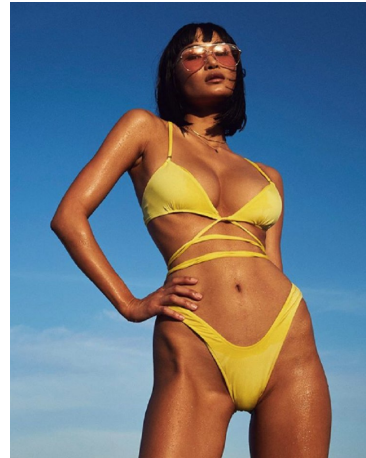

Miki Hamano Height 5'8" | 173cm Bust 34" | 86cm Waist 25" | 63cm Hips 35" | 89cm  
Dress 2 US | 32 EU Shoe 7.5 US | 38.5 EU Hair Black Eyes Black

Miki Hamano Height 5'8" | 173cm Bust 34" | 86cm Waist 25" | 63cm Hips 35" | 89cm  
 Dress 2 US | 32 EU Shoe 7.5 US | 38.5 EU Hair Black Eyes Black

Miki Hamano    Height 5'8" | 173cm    Bust 34" | 86cm    Waist 25" | 63cm    Hips 35" | 89cm  
Dress 2 US | 32 EU    Shoe 7.5 US | 38.5 EU    Hair Black    Eyes Black