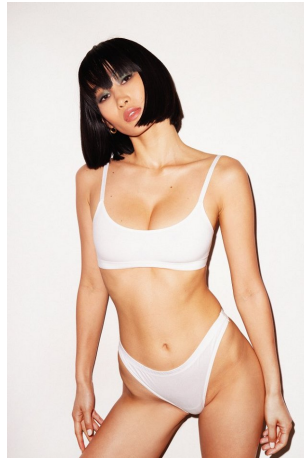

Miki Hamano Height 5'8" | 173cm Bust 34" | 86cm Waist 25" | 63cm Hips 35" | 89cm
Dress 2 US | 32 EU Shoe 7.5 US | 38.5 EU Hair Black Eyes Black

CGM
CAROLINE GLEASON
MANAGEMENT

Miki Hamano Height 5'8" | 173cm Bust 34" | 86cm Waist 25" | 63cm Hips 35" | 89cm
Dress 2 US | 32 EU Shoe 7.5 US | 38.5 EU Hair Black Eyes Black

Miki Hamano Height 5'8" | 173cm Bust 34" | 86cm Waist 25" | 63cm Hips 35" | 89cm
Dress 2 US | 32 EU Shoe 7.5 US | 38.5 EU Hair Black Eyes Black

Miki Hamano Height 5'8" | 173cm Bust 34" | 86cm Waist 25" | 63cm Hips 35" | 89cm
Dress 2 US | 32 EU Shoe 7.5 US | 38.5 EU Hair Black Eyes Black

CGM
CAROLINE GLEASON
MANAGEMENT

Miki Hamano Height 5'8" | 173cm Bust 34" | 86cm Waist 25" | 63cm Hips 35" | 89cm
Dress 2 US | 32 EU Shoe 7.5 US | 38.5 EU Hair Black Eyes Black