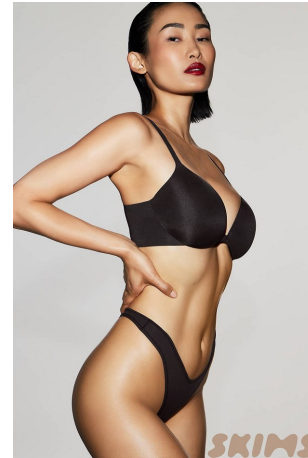

Miki Hamano Height 5'8" | 173cm Bust 34" | 86cm Waist 25" | 63cm Hips 35" | 89cm  
Dress 2 US | 32 EU Shoe 7.5 US | 38.5 EU Hair Black Eyes Black

Miki Hamano Height 5'8" | 173cm Bust 34" | 86cm Waist 25" | 63cm Hips 35" | 89cm  
 Dress 2 US | 32 EU Shoe 7.5 US | 38.5 EU Hair Black Eyes Black

Miki Hamano    Height 5'8" | 173cm    Bust 34" | 86cm    Waist 25" | 63cm    Hips 35" | 89cm  
Dress 2 US | 32 EU    Shoe 7.5 US | 38.5 EU    Hair Black    Eyes Black