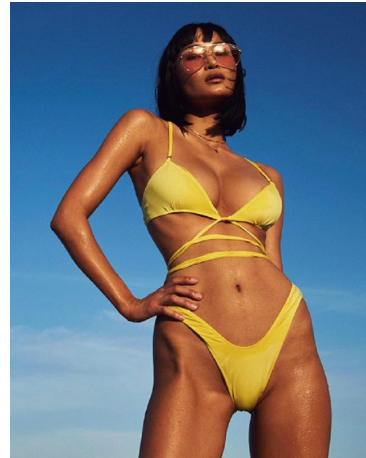

Miki Hamano Height 5'8" | 173cm Bust 34" | 86cm Waist 25" | 63cm Hips 35" | 89cm
Dress 2 US | 32 EU Shoe 7.5 US | 38.5 EU Hair Black Eyes Black

CGM
CAROLINE GLEASON
MANAGEMENT

Miki Hamano Height 5'8" | 173cm Bust 34" | 86cm Waist 25" | 63cm Hips 35" | 89cm
Dress 2 US | 32 EU Shoe 7.5 US | 38.5 EU Hair Black Eyes Black

Miki Hamano Height 5'8" | 173cm Bust 34" | 86cm Waist 25" | 63cm Hips 35" | 89cm
Dress 2 US | 32 EU Shoe 7.5 US | 38.5 EU Hair Black Eyes Black

Miki Hamano Height 5'8" | 173cm Bust 34" | 86cm Waist 25" | 63cm Hips 35" | 89cm
Dress 2 US | 32 EU Shoe 7.5 US | 38.5 EU Hair Black Eyes Black

CGM
CAROLINE GLEASON
MANAGEMENT

Miki Hamano Height 5'8" | 173cm Bust 34" | 86cm Waist 25" | 63cm Hips 35" | 89cm
Dress 2 US | 32 EU Shoe 7.5 US | 38.5 EU Hair Black Eyes Black