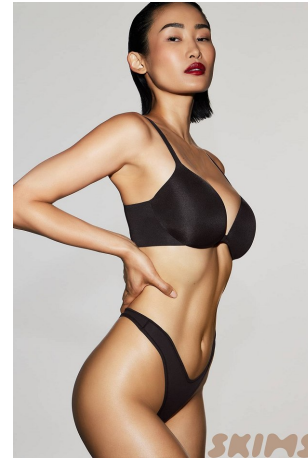

Miki Hamano Height 5'8" | 173cm Bust 34" | 86cm Waist 25" | 63cm Hips 35" | 89cm
Dress 2 US | 32 EU Shoe 7.5 US | 38.5 EU Hair Black Eyes Black

CGM
CAROLINE GLEASON
MANAGEMENT

Miki Hamano Height 5'8" | 173cm Bust 34" | 86cm Waist 25" | 63cm Hips 35" | 89cm
Dress 2 US | 32 EU Shoe 7.5 US | 38.5 EU Hair Black Eyes Black

Miki Hamano Height 5'8" | 173cm Bust 34" | 86cm Waist 25" | 63cm Hips 35" | 89cm
Dress 2 US | 32 EU Shoe 7.5 US | 38.5 EU Hair Black Eyes Black

Miki Hamano Height 5'8" | 173cm Bust 34" | 86cm Waist 25" | 63cm Hips 35" | 89cm
Dress 2 US | 32 EU Shoe 7.5 US | 38.5 EU Hair Black Eyes Black

CGM
CAROLINE GLEASON
MANAGEMENT

Miki Hamano Height 5'8" | 173cm Bust 34" | 86cm Waist 25" | 63cm Hips 35" | 89cm
Dress 2 US | 32 EU Shoe 7.5 US | 38.5 EU Hair Black Eyes Black