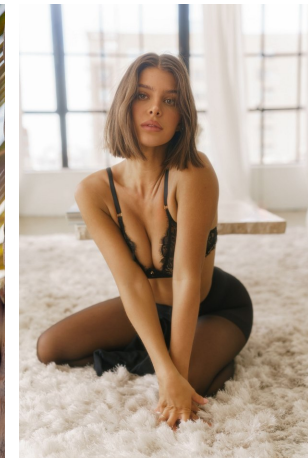

Ashley Dickerson Height 5'8" | 173cm Bust 34" | 86cm Waist 25" | 63cm Hips 35" | 89cm
Dress 2 US | 32 EU Shoe 7 US | 38 EU Hair Brown Eyes Brown

Ashley Dickerson Height 5'8" | 173cm Bust 34" | 86cm Waist 25" | 63cm Hips 35" | 89cm
Dress 2 US | 32 EU Shoe 7 US | 38 EU Hair Brown Eyes Brown