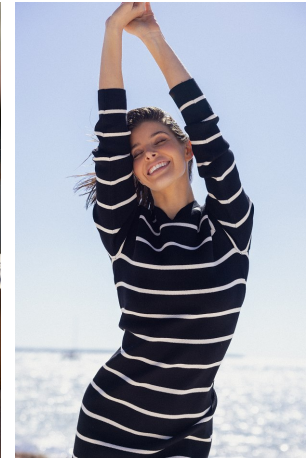

Ashley Dickerson Height 5'8" | 173cm Bust 34" | 86cm Waist 25" | 63cm Hips 35" | 89cm
Dress 2 US | 32 EU Shoe 7 US | 38 EU Hair Brown Eyes Brown

Ashley Dickerson Height 5'8" | 173cm Bust 34" | 86cm Waist 25" | 63cm Hips 35" | 89cm
Dress 2 US | 32 EU Shoe 7 US | 38 EU Hair Brown Eyes Brown