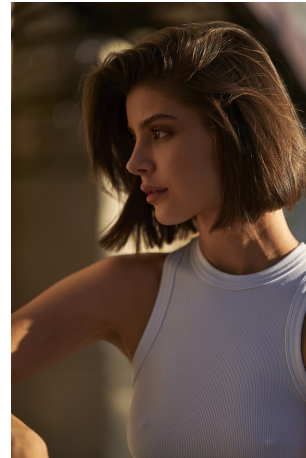

Ashley Dickerson Height 5'8" | 173cm Bust 34" | 86cm Waist 25" | 63cm Hips 35" | 89cm
Dress 2 US | 32 EU Shoe 7 US | 38 EU Hair Brown Eyes Brown

Ashley Dickerson Height 5'8" | 173cm Bust 34" | 86cm Waist 25" | 63cm Hips 35" | 89cm
Dress 2 US | 32 EU Shoe 7 US | 38 EU Hair Brown Eyes Brown