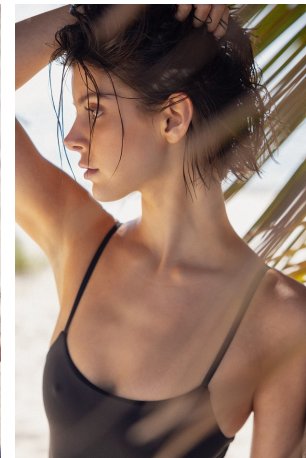

Ashley Dickerson Height 5'8" | 173cm Bust 34" | 86cm Waist 25" | 63cm Hips 35" | 89cm
Dress 2 US | 32 EU Shoe 7 US | 38 EU Hair Brown Eyes Brown

Ashley Dickerson Height 5'8" | 173cm Bust 34" | 86cm Waist 25" | 63cm Hips 35" | 89cm
Dress 2 US | 32 EU Shoe 7 US | 38 EU Hair Brown Eyes Brown