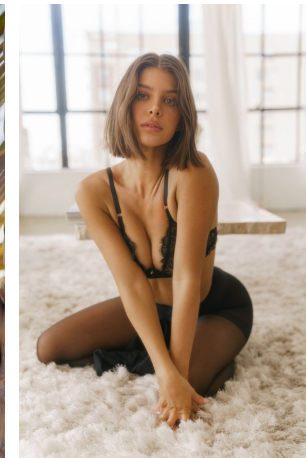

Ashley Dickerson Height 5'8" | 173cm Bust 34" | 86cm Waist 25" | 63cm Hips 35" | 89cm
Dress 2 US | 32 EU Shoe 7 US | 38 EU Hair Brown Eyes Brown

Ashley Dickerson Height 5'8" | 173cm Bust 34" | 86cm Waist 25" | 63cm Hips 35" | 89cm
Dress 2 US | 32 EU Shoe 7 US | 38 EU Hair Brown Eyes Brown