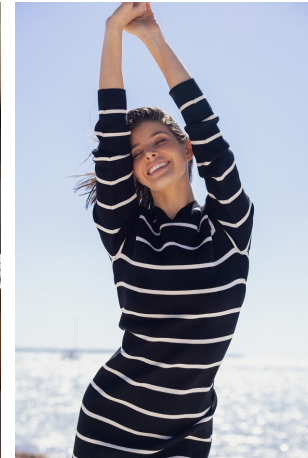

Ashley Dickerson Height 5'8" | 173cm Bust 34" | 86cm Waist 25" | 63cm Hips 35" | 89cm
Dress 2 US | 32 EU Shoe 7 US | 38 EU Hair Brown Eyes Brown

Ashley Dickerson Height 5'8" | 173cm Bust 34" | 86cm Waist 25" | 63cm Hips 35" | 89cm
Dress 2 US | 32 EU Shoe 7 US | 38 EU Hair Brown Eyes Brown