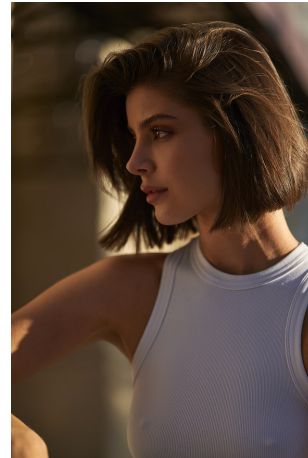

Ashley Dickerson Height 5'8" | 173cm Bust 34" | 86cm Waist 25" | 63cm Hips 35" | 89cm
Dress 2 US | 32 EU Shoe 7 US | 38 EU Hair Brown Eyes Brown

Ashley Dickerson Height 5'8" | 173cm Bust 34" | 86cm Waist 25" | 63cm Hips 35" | 89cm
Dress 2 US | 32 EU Shoe 7 US | 38 EU Hair Brown Eyes Brown