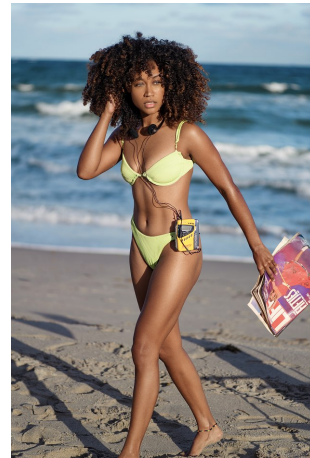

Briana Robertson Height 5'8" | 173cm Bust 36" | 91cm Waist 28" | 71cm Hips 38" | 96cm
Dress 6 US | 36 EU Shoe 7.5 US | 38.5 EU Hair Brown Eyes Green

Briana Robertson Height 5'8" | 173cm Bust 36" | 91cm Waist 28" | 71cm Hips 38" | 96cm
 Dress 6 US | 36 EU Shoe 7.5 US | 38.5 EU Hair Brown Eyes Green