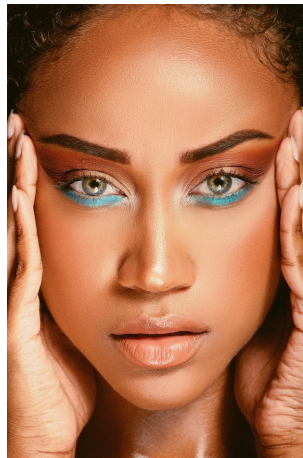

Briana Robertson   Height 5'8" | 173cm   Bust 36" | 91cm   Waist 28" | 71cm   Hips 38" | 96cm
Dress 6 US | 36 EU   Shoe 7.5 US | 38.5 EU   Hair Brown   Eyes Green