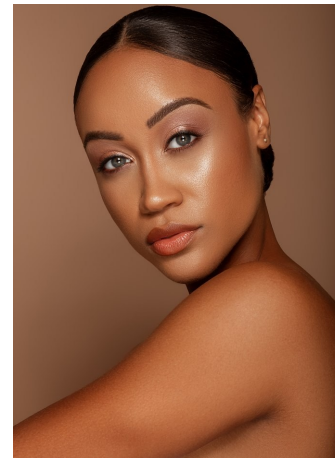

Briana Robertson Height 5'8" | 173cm Bust 36" | 91cm Waist 28" | 71cm Hips 38" | 96cm
Dress 6 US | 36 EU Shoe 7.5 US | 38.5 EU Hair Brown Eyes Green

Briana Robertson Height 5'8" | 173cm Bust 36" | 91cm Waist 28" | 71cm Hips 38" | 96cm
 Dress 6 US | 36 EU Shoe 7.5 US | 38.5 EU Hair Brown Eyes Green