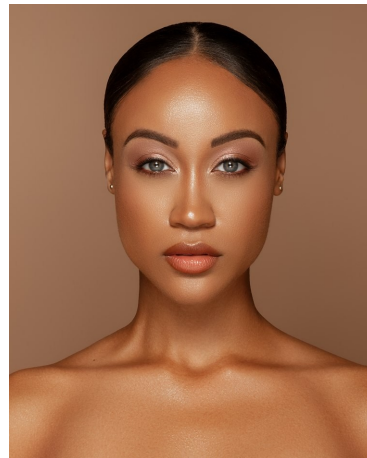

Briana Robertson Height 5'8" | 173cm Bust 36" | 91cm Waist 28" | 71cm Hips 38" | 96cm
Dress 6 US | 36 EU Shoe 7.5 US | 38.5 EU Hair Brown Eyes Green

Briana Robertson Height 5'8" | 173cm Bust 36" | 91cm Waist 28" | 71cm Hips 38" | 96cm
 Dress 6 US | 36 EU Shoe 7.5 US | 38.5 EU Hair Brown Eyes Green