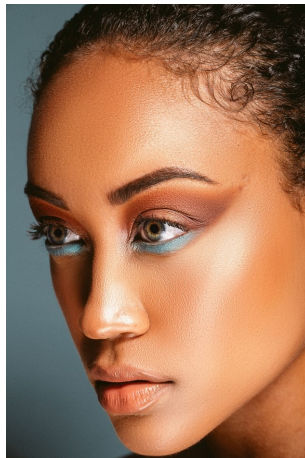

Briana Robertson   Height 5'8" | 173cm   Bust 36" | 91cm   Waist 28" | 71cm   Hips 38" | 96cm
Dress 6 US | 36 EU   Shoe 7.5 US | 38.5 EU   Hair Brown   Eyes Green