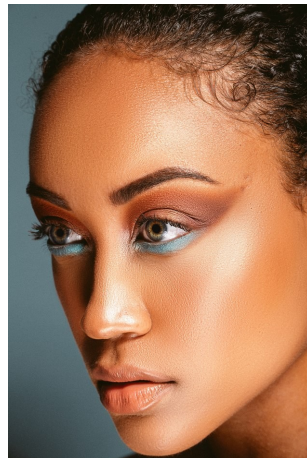

Briana Robertson   Height 5'8" | 173cm   Bust 36" | 91cm   Waist 28" | 71cm   Hips 38" | 96cm
Dress 6 US | 36 EU   Shoe 7.5 US | 38.5 EU   Hair Brown   Eyes Green