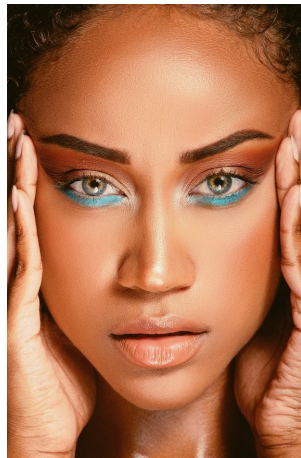

Briana Robertson   Height 5'8" | 173cm   Bust 36" | 91cm   Waist 28" | 71cm   Hips 38" | 96cm
Dress 6 US | 36 EU   Shoe 7.5 US | 38.5 EU   Hair Brown   Eyes Green