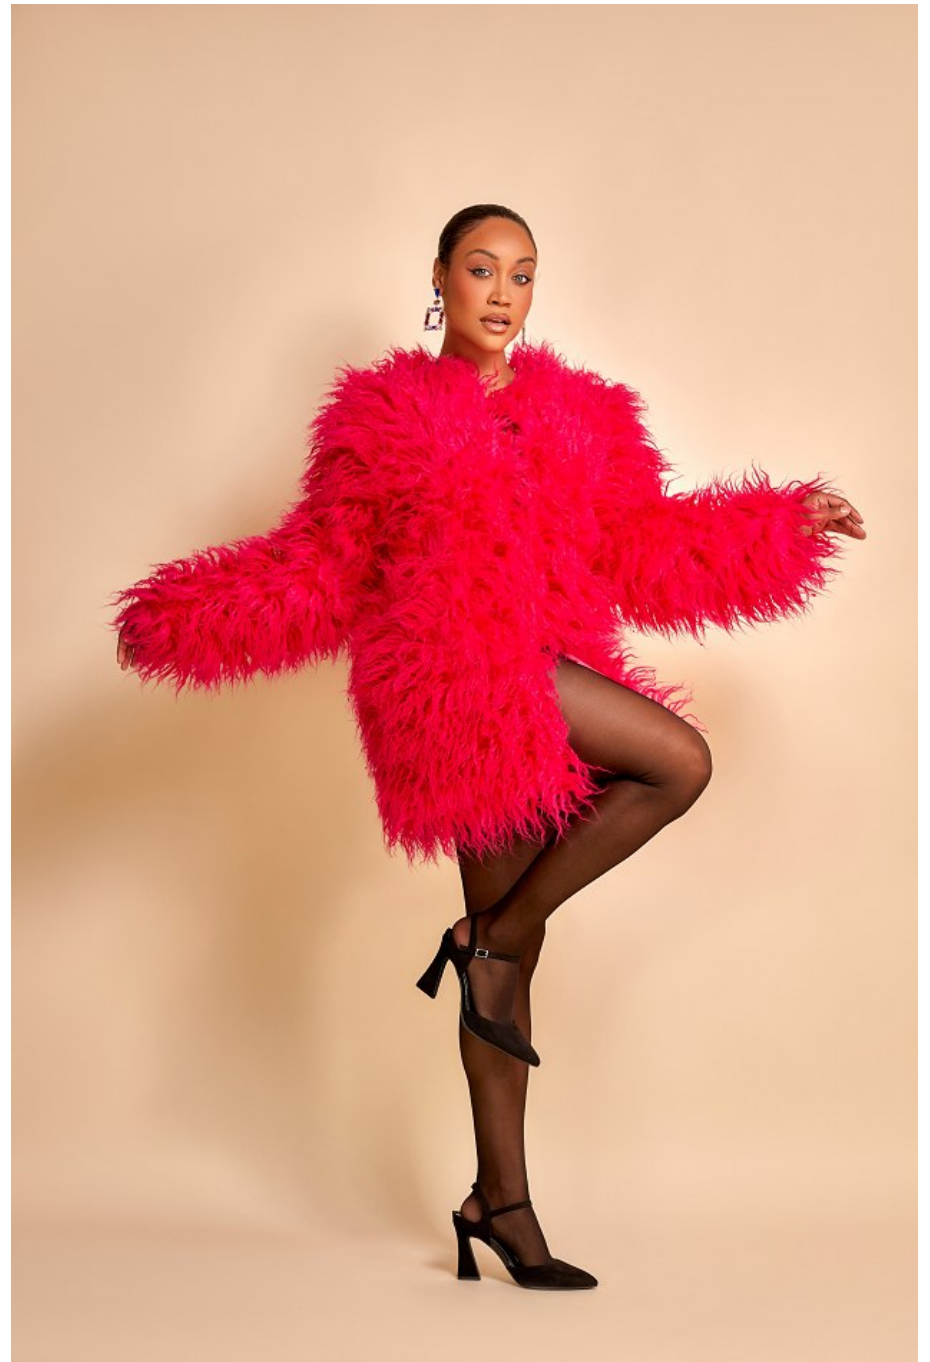

Briana Robertson Height 5'8" | 173cm Bust 36" | 91cm Waist 28" | 71cm Hips 38" | 96cm
Dress 6 US | 36 EU Shoe 7.5 US | 38.5 EU Hair Brown Eyes Green

Briana Robertson Height 5'8" | 173cm Bust 36" | 91cm Waist 28" | 71cm Hips 38" | 96cm
Dress 6 US | 36 EU Shoe 7.5 US | 38.5 EU Hair Brown Eyes Green

CGM
CAROLINE GLEASON
MANAGEMENT

Briana Robertson Height 5'8" | 173cm Bust 36" | 91cm Waist 28" | 71cm Hips 38" | 96cm
Dress 6 US | 36 EU Shoe 7.5 US | 38.5 EU Hair Brown Eyes Green

Briana Robertson Height 5'8" | 173cm Bust 36" | 91cm Waist 28" | 71cm Hips 38" | 96cm
Dress 6 US | 36 EU Shoe 7.5 US | 38.5 EU Hair Brown Eyes Green