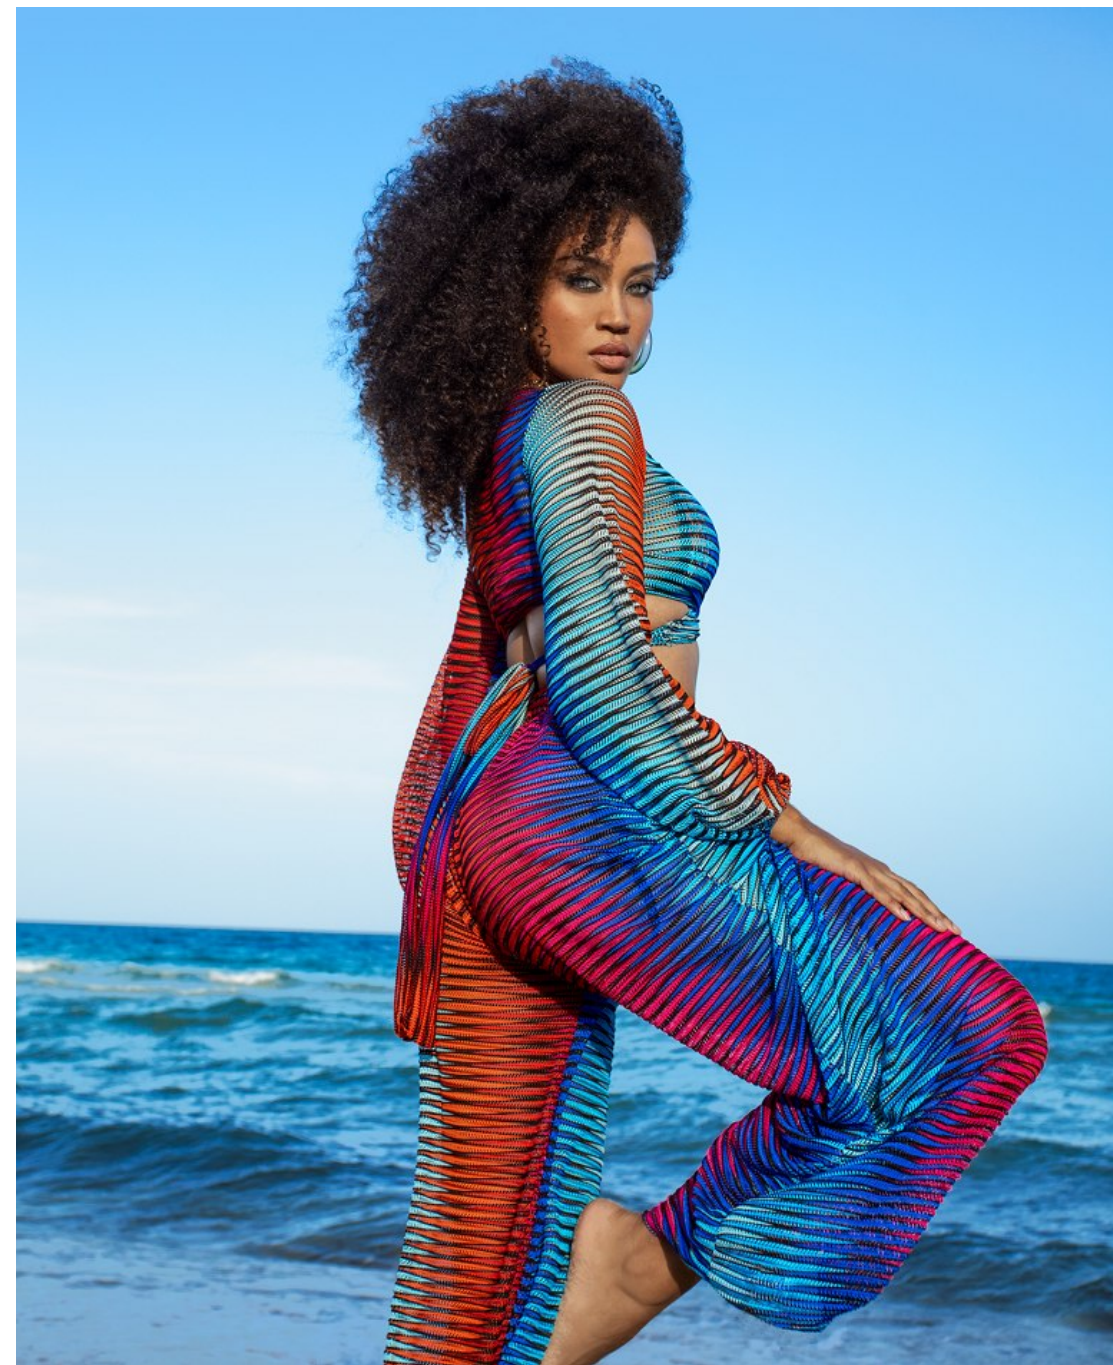

Briana Robertson Height 5'8" | 173cm Bust 36" | 91cm Waist 28" | 71cm Hips 38" | 96cm
Dress 6 US | 36 EU Shoe 7.5 US | 38.5 EU Hair Brown Eyes Green

Briana Robertson Height 5'8" | 173cm Bust 36" | 91cm Waist 28" | 71cm Hips 38" | 96cm
Dress 6 US | 36 EU Shoe 7.5 US | 38.5 EU Hair Brown Eyes Green

CGM
CAROLINE GLEASON
MANAGEMENT

Briana Robertson Height 5'8" | 173cm Bust 36" | 91cm Waist 28" | 71cm Hips 38" | 96cm
Dress 6 US | 36 EU Shoe 7.5 US | 38.5 EU Hair Brown Eyes Green

Briana Robertson Height 5'8" | 173cm Bust 36" | 91cm Waist 28" | 71cm Hips 38" | 96cm
Dress 6 US | 36 EU Shoe 7.5 US | 38.5 EU Hair Brown Eyes Green