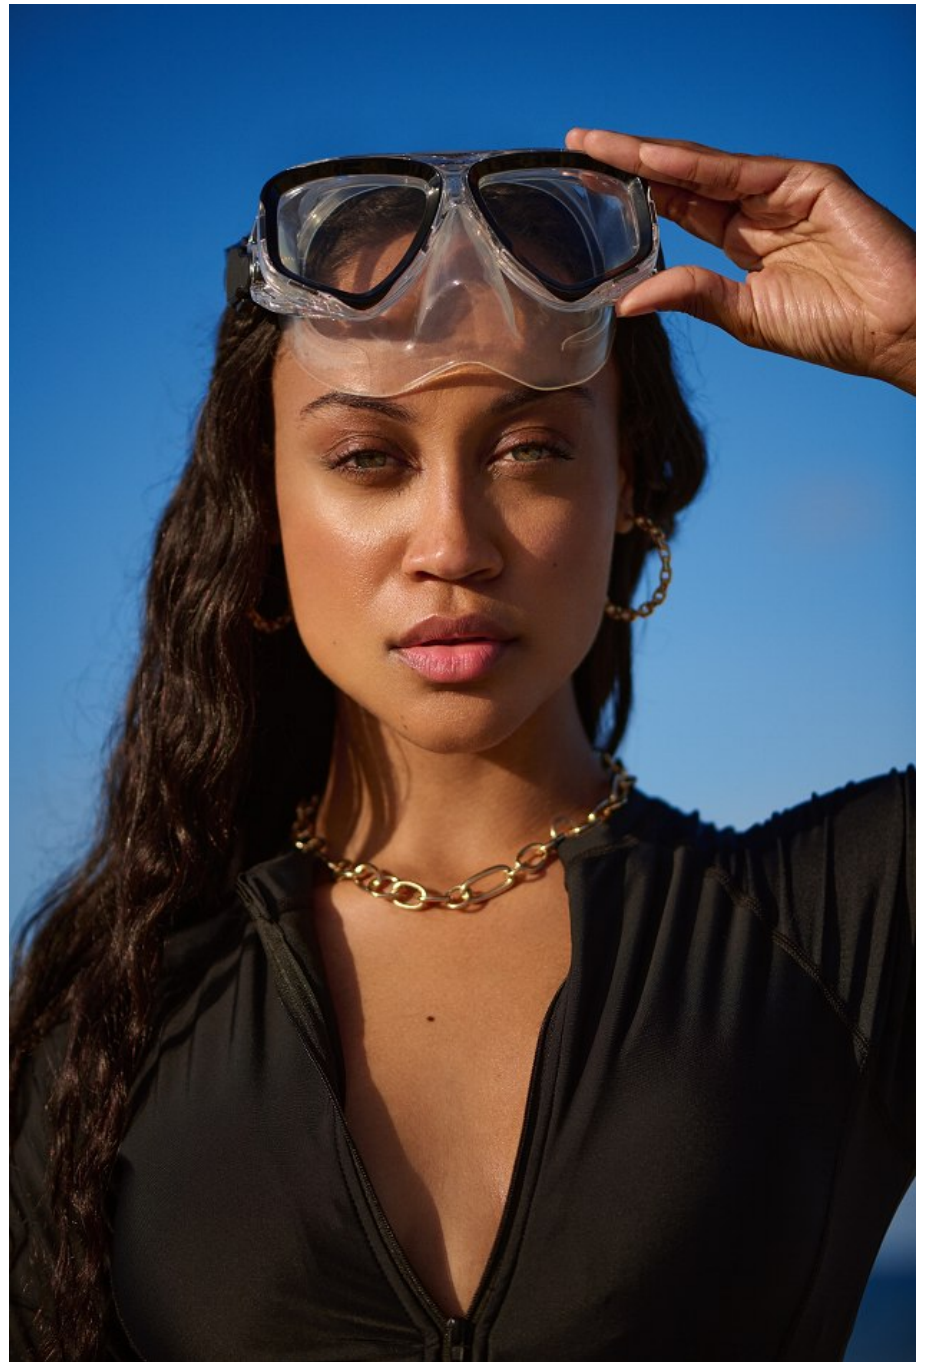

Briana Robertson Height 5'8" | 173cm Bust 36" | 91cm Waist 28" | 71cm Hips 38" | 96cm
Dress 6 US | 36 EU Shoe 7.5 US | 38.5 EU Hair Brown Eyes Green

Briana Robertson Height 5'8" | 173cm Bust 36" | 91cm Waist 28" | 71cm Hips 38" | 96cm
Dress 6 US | 36 EU Shoe 7.5 US | 38.5 EU Hair Brown Eyes Green

CGM
CAROLINE GLEASON
MANAGEMENT

Briana Robertson Height 5'8" | 173cm Bust 36" | 91cm Waist 28" | 71cm Hips 38" | 96cm
Dress 6 US | 36 EU Shoe 7.5 US | 38.5 EU Hair Brown Eyes Green

Briana Robertson Height 5'8" | 173cm Bust 36" | 91cm Waist 28" | 71cm Hips 38" | 96cm
Dress 6 US | 36 EU Shoe 7.5 US | 38.5 EU Hair Brown Eyes Green