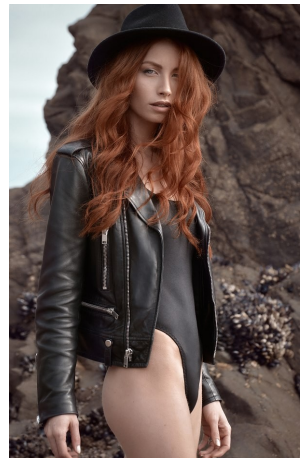

Lea Girardi Neadeau Height 5'8" | 173cm Bust 34" | 86cm Waist 23" | 58cm Hips 34" | 86cm
Dress 2 US | 32 EU Shoe 8 US | 39 EU Hair Red Eyes Green | Blue

Lea Girardi Neadeau Height 5'8" | 173cm Bust 34" | 86cm Waist 23" | 58cm Hips 34" | 86cm
Dress 2 US | 32 EU Shoe 8 US | 39 EU Hair Red Eyes Green | Blue

Lea Girardi Neadeau Height 5'8" | 173cm Bust 34" | 86cm Waist 23" | 58cm Hips 34" | 86cm
Dress 2 US | 32 EU Shoe 8 US | 39 EU Hair Red Eyes Green | Blue

CGM
CAROLINE GLEASON
MANAGEMENT

Lea Girardi Neadeau Height 5'8" | 173cm Bust 34" | 86cm Waist 23" | 58cm Hips 34" | 86cm
Dress 2 US | 32 EU Shoe 8 US | 39 EU Hair Red Eyes Green | Blue