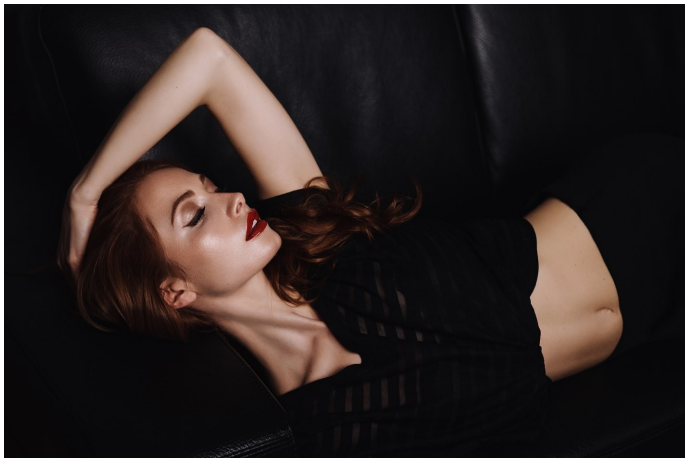

Lea Girardi Neadeau    Height 5'8" | 173cm    Bust 34" | 86cm    Waist 23" | 58cm    Hips 34" | 86cm  
Dress 2 US | 32 EU    Shoe 8 US | 39 EU    Hair Red    Eyes Green | Blue

Lea Girardi Neadeau   Height 5'8" | 173cm   Bust 34" | 86cm   Waist 23" | 58cm   Hips 34" | 86cm  
Dress 2 US | 32 EU   Shoe 8 US | 39 EU   Hair Red   Eyes Green | Blue

Lea Girardi Neadeau   Height 5'8" | 173cm   Bust 34" | 86cm   Waist 23" | 58cm   Hips 34" | 86cm  
Dress 2 US | 32 EU   Shoe 8 US | 39 EU   Hair Red   Eyes Green | Blue