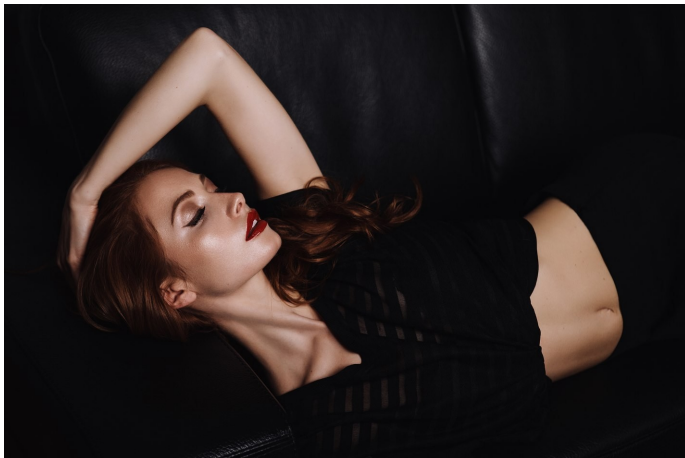

Lea Girardi Neadeau Height 5'8" | 173cm Bust 34" | 86cm Waist 23" | 58cm Hips 34" | 86cm
Dress 2 US | 32 EU Shoe 8 US | 39 EU Hair Red Eyes Green | Blue

Lea Girardi Neadeau Height 5'8" | 173cm Bust 34" | 86cm Waist 23" | 58cm Hips 34" | 86cm
Dress 2 US | 32 EU Shoe 8 US | 39 EU Hair Red Eyes Green | Blue

Lea Girardi Neadeau Height 5'8" | 173cm Bust 34" | 86cm Waist 23" | 58cm Hips 34" | 86cm
Dress 2 US | 32 EU Shoe 8 US | 39 EU Hair Red Eyes Green | Blue