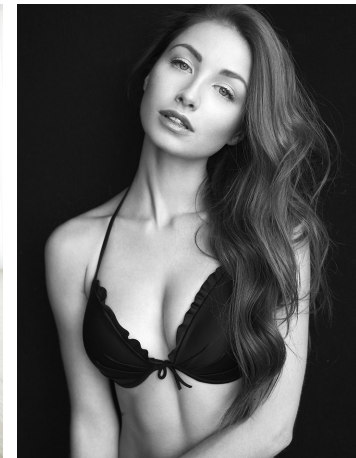

Lea Girardi Neadeau Height 5'8" | 173cm Bust 34" | 86cm Waist 23" | 58cm Hips 34" | 86cm
Dress 2 US | 32 EU Shoe 8 US | 39 EU Hair Red Eyes Green | Blue

Lea Girardi Neadeau Height 5'8" | 173cm Bust 34" | 86cm Waist 23" | 58cm Hips 34" | 86cm
Dress 2 US | 32 EU Shoe 8 US | 39 EU Hair Red Eyes Green | Blue

Lea Girardi Neadeau Height 5'8" | 173cm Bust 34" | 86cm Waist 23" | 58cm Hips 34" | 86cm
Dress 2 US | 32 EU Shoe 8 US | 39 EU Hair Red Eyes Green | Blue