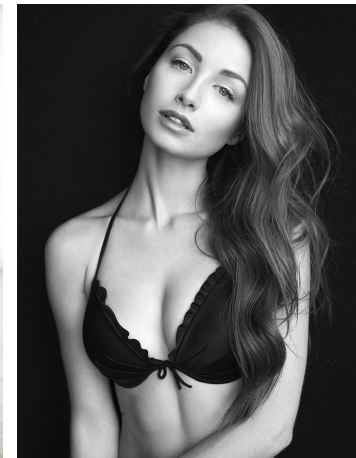

Lea Girardi Neadeau    Height 5'8" | 173cm    Bust 34" | 86cm    Waist 23" | 58cm    Hips 34" | 86cm  
Dress 2 US | 32 EU    Shoe 8 US | 39 EU    Hair Red    Eyes Green | Blue

Lea Girardi Neadeau   Height 5'8" | 173cm   Bust 34" | 86cm   Waist 23" | 58cm   Hips 34" | 86cm  
Dress 2 US | 32 EU   Shoe 8 US | 39 EU   Hair Red   Eyes Green | Blue

Lea Girardi Neadeau   Height 5'8" | 173cm   Bust 34" | 86cm   Waist 23" | 58cm   Hips 34" | 86cm  
Dress 2 US | 32 EU   Shoe 8 US | 39 EU   Hair Red   Eyes Green | Blue