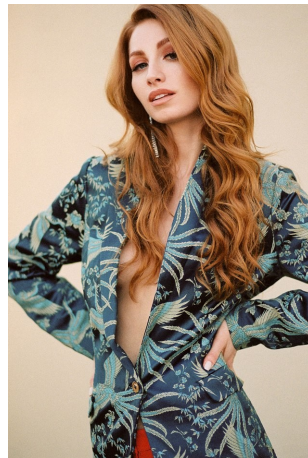

Lea Girardi Neadeau Height 5'8" | 173cm Bust 34" | 86cm Waist 23" | 58cm Hips 34" | 86cm
Dress 2 US | 32 EU Shoe 8 US | 39 EU Hair Red Eyes Green | Blue

Lea Girardi Neadeau Height 5'8" | 173cm Bust 34" | 86cm Waist 23" | 58cm Hips 34" | 86cm
Dress 2 US | 32 EU Shoe 8 US | 39 EU Hair Red Eyes Green | Blue

Lea Girardi Neadeau Height 5'8" | 173cm Bust 34" | 86cm Waist 23" | 58cm Hips 34" | 86cm
Dress 2 US | 32 EU Shoe 8 US | 39 EU Hair Red Eyes Green | Blue

CGM
CAROLINE GLEASON
MANAGEMENT

Lea Girardi Neadeau Height 5'8" | 173cm Bust 34" | 86cm Waist 23" | 58cm Hips 34" | 86cm
Dress 2 US | 32 EU Shoe 8 US | 39 EU Hair Red Eyes Green | Blue

CGM
CAROLINE GLEASON
MANAGEMENT

Lea Girardi Neadeau Height 5'8" | 173cm Bust 34" | 86cm Waist 23" | 58cm Hips 34" | 86cm
Dress 2 US | 32 EU Shoe 8 US | 39 EU Hair Red Eyes Green | Blue