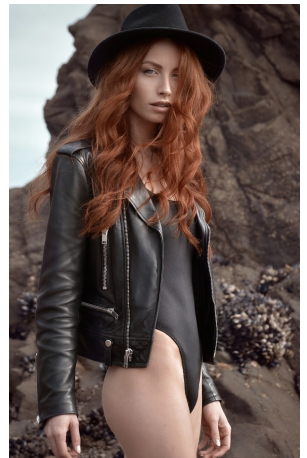

Lea Girardi Neadeau Height 5'8" | 173cm Bust 34" | 86cm Waist 23" | 58cm Hips 34" | 86cm
Dress 2 US | 32 EU Shoe 8 US | 39 EU Hair Red Eyes Green | Blue

Lea Girardi Neadeau Height 5'8" | 173cm Bust 34" | 86cm Waist 23" | 58cm Hips 34" | 86cm
Dress 2 US | 32 EU Shoe 8 US | 39 EU Hair Red Eyes Green | Blue