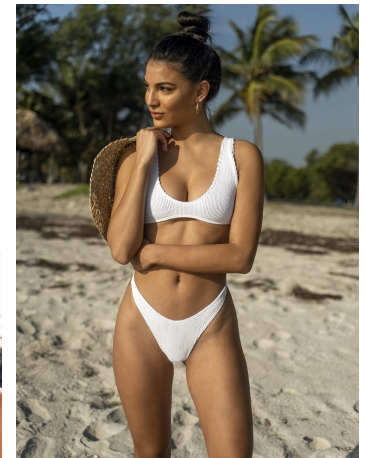

Victoria Chirino Height 5'7" | 170cm Bust 34" | 86cm Waist 25" | 64cm Hips 37" | 94cm
Dress 2-4 US | 32-34 EU Shoe 8.5 US | 39.5 EU Hair Brown Eyes Brown

Victoria Chirino Height 5'7" | 170cm Bust 34" | 86cm Waist 25" | 64cm Hips 37" | 94cm
 Dress 2-4 US | 32-34 EU Shoe 8.5 US | 39.5 EU Hair Brown Eyes Brown

Victoria Chirino Height 5'7" | 170cm Bust 34" | 86cm Waist 25" | 64cm Hips 37" | 94cm
Dress 2-4 US | 32-34 EU Shoe 8.5 US | 39.5 EU Hair Brown Eyes Brown