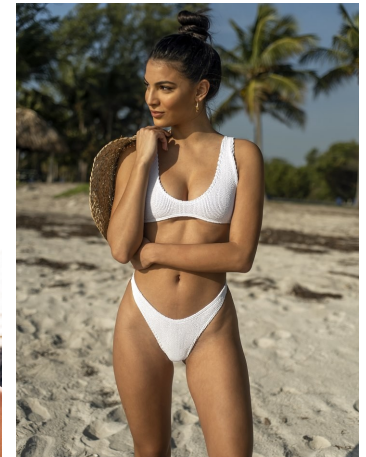

Victoria Chirino Height 5'7" | 170cm Bust 34" | 86cm Waist 25" | 64cm Hips 37" | 94cm
Dress 2-4 US | 32-34 EU Shoe 8.5 US | 39.5 EU Hair Brown Eyes Brown

Victoria Chirino Height 5'7" | 170cm Bust 34" | 86cm Waist 25" | 64cm Hips 37" | 94cm
Dress 2-4 US | 32-34 EU Shoe 8.5 US | 39.5 EU Hair Brown Eyes Brown

CGM
CAROLINE GLEASON
MANAGEMENT

Victoria Chirino Height 5'7" | 170cm Bust 34" | 86cm Waist 25" | 64cm Hips 37" | 94cm
Dress 2-4 US | 32-34 EU Shoe 8.5 US | 39.5 EU Hair Brown Eyes Brown

Victoria Chirino Height 5'7" | 170cm Bust 34" | 86cm Waist 25" | 64cm Hips 37" | 94cm
Dress 2-4 US | 32-34 EU Shoe 8.5 US | 39.5 EU Hair Brown Eyes Brown

Victoria Chirino Height 5'7" | 170cm Bust 34" | 86cm Waist 25" | 64cm Hips 37" | 94cm
Dress 2-4 US | 32-34 EU Shoe 8.5 US | 39.5 EU Hair Brown Eyes Brown

CGM
CAROLINE GLEASON
MANAGEMENT