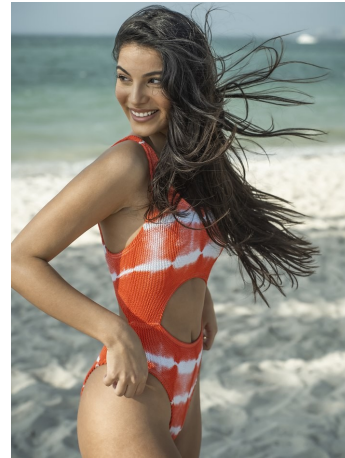

Victoria Chirino Height 5'7" | 170cm Bust 34" | 86cm Waist 25" | 64cm Hips 37" | 94cm
Dress 2-4 US | 32-34 EU Shoe 8.5 US | 39.5 EU Hair Brown Eyes Brown

Victoria Chirino Height 5'7" | 170cm Bust 34" | 86cm Waist 25" | 64cm Hips 37" | 94cm
Dress 2-4 US | 32-34 EU Shoe 8.5 US | 39.5 EU Hair Brown Eyes Brown

CGM
CAROLINE GLEASON
MANAGEMENT

Victoria Chirino Height 5'7" | 170cm Bust 34" | 86cm Waist 25" | 64cm Hips 37" | 94cm
Dress 2-4 US | 32-34 EU Shoe 8.5 US | 39.5 EU Hair Brown Eyes Brown

Victoria Chirino Height 5'7" | 170cm Bust 34" | 86cm Waist 25" | 64cm Hips 37" | 94cm
Dress 2-4 US | 32-34 EU Shoe 8.5 US | 39.5 EU Hair Brown Eyes Brown

Victoria Chirino Height 5'7" | 170cm Bust 34" | 86cm Waist 25" | 64cm Hips 37" | 94cm
Dress 2-4 US | 32-34 EU Shoe 8.5 US | 39.5 EU Hair Brown Eyes Brown

CGM
CAROLINE GLEASON
MANAGEMENT