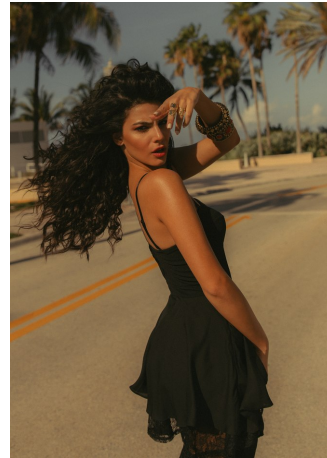

Victoria Chirino Height 5'7" | 170cm Bust 34" | 86cm Waist 25" | 64cm Hips 37" | 94cm
Dress 2-4 US | 32-34 EU Shoe 8.5 US | 39.5 EU Hair Brown Eyes Brown

Victoria Chirino Height 5'7" | 170cm Bust 34" | 86cm Waist 25" | 64cm Hips 37" | 94cm
Dress 2-4 US | 32-34 EU Shoe 8.5 US | 39.5 EU Hair Brown Eyes Brown

CGM
CAROLINE GLEASON
MANAGEMENT

Victoria Chirino Height 5'7" | 170cm Bust 34" | 86cm Waist 25" | 64cm Hips 37" | 94cm
Dress 2-4 US | 32-34 EU Shoe 8.5 US | 39.5 EU Hair Brown Eyes Brown

Victoria Chirino Height 5'7" | 170cm Bust 34" | 86cm Waist 25" | 64cm Hips 37" | 94cm
Dress 2-4 US | 32-34 EU Shoe 8.5 US | 39.5 EU Hair Brown Eyes Brown