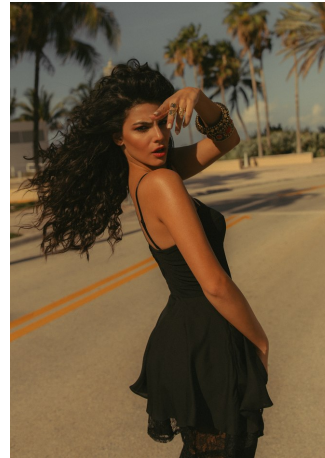

Victoria Chirino Height 5'7" | 170cm Bust 34" | 86cm Waist 25" | 64cm Hips 37" | 94cm
Dress 2-4 US | 32-34 EU Shoe 8.5 US | 39.5 EU Hair Brown Eyes Brown

Victoria Chirino Height 5'7" | 170cm Bust 34" | 86cm Waist 25" | 64cm Hips 37" | 94cm
Dress 2-4 US | 32-34 EU Shoe 8.5 US | 39.5 EU Hair Brown Eyes Brown

CGM
CAROLINE GLEASON
MANAGEMENT

Victoria Chirino Height 5'7" | 170cm Bust 34" | 86cm Waist 25" | 64cm Hips 37" | 94cm
Dress 2-4 US | 32-34 EU Shoe 8.5 US | 39.5 EU Hair Brown Eyes Brown

Victoria Chirino Height 5'7" | 170cm Bust 34" | 86cm Waist 25" | 64cm Hips 37" | 94cm
Dress 2-4 US | 32-34 EU Shoe 8.5 US | 39.5 EU Hair Brown Eyes Brown