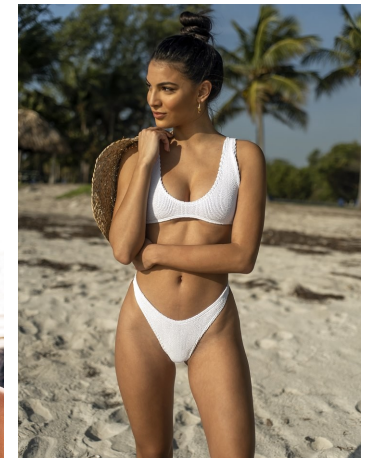

Victoria Chirino Height 5'7" | 170cm Bust 34" | 86cm Waist 25" | 64cm Hips 37" | 94cm
Dress 2-4 US | 32-34 EU Shoe 8.5 US | 39.5 EU Hair Brown Eyes Brown

Victoria Chirino Height 5'7" | 170cm Bust 34" | 86cm Waist 25" | 64cm Hips 37" | 94cm
Dress 2-4 US | 32-34 EU Shoe 8.5 US | 39.5 EU Hair Brown Eyes Brown

CGM
CAROLINE GLEASON
MANAGEMENT

Victoria Chirino Height 5'7" | 170cm Bust 34" | 86cm Waist 25" | 64cm Hips 37" | 94cm
Dress 2-4 US | 32-34 EU Shoe 8.5 US | 39.5 EU Hair Brown Eyes Brown

Victoria Chirino Height 5'7" | 170cm Bust 34" | 86cm Waist 25" | 64cm Hips 37" | 94cm
Dress 2-4 US | 32-34 EU Shoe 8.5 US | 39.5 EU Hair Brown Eyes Brown

Victoria Chirino Height 5'7" | 170cm Bust 34" | 86cm Waist 25" | 64cm Hips 37" | 94cm
Dress 2-4 US | 32-34 EU Shoe 8.5 US | 39.5 EU Hair Brown Eyes Brown

CGM
CAROLINE GLEASON
MANAGEMENT