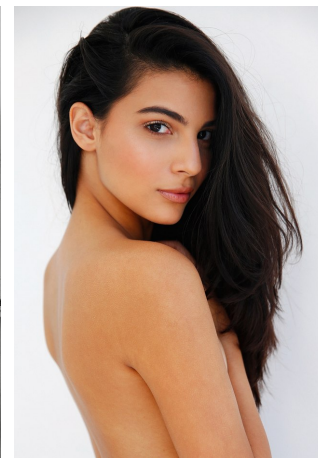

Victoria Chirino Height 5'7" | 170cm Bust 34" | 86cm Waist 25" | 64cm Hips 37" | 94cm
Dress 2-4 US | 32-34 EU Shoe 8.5 US | 39.5 EU Hair Brown Eyes Brown

Victoria Chirino Height 5'7" | 170cm Bust 34" | 86cm Waist 25" | 64cm Hips 37" | 94cm
Dress 2-4 US | 32-34 EU Shoe 8.5 US | 39.5 EU Hair Brown Eyes Brown

CGM
CAROLINE GLEASON
MANAGEMENT

Victoria Chirino Height 5'7" | 170cm Bust 34" | 86cm Waist 25" | 64cm Hips 37" | 94cm
Dress 2-4 US | 32-34 EU Shoe 8.5 US | 39.5 EU Hair Brown Eyes Brown

Victoria Chirino Height 5'7" | 170cm Bust 34" | 86cm Waist 25" | 64cm Hips 37" | 94cm
Dress 2-4 US | 32-34 EU Shoe 8.5 US | 39.5 EU Hair Brown Eyes Brown

Victoria Chirino Height 5'7" | 170cm Bust 34" | 86cm Waist 25" | 64cm Hips 37" | 94cm
Dress 2-4 US | 32-34 EU Shoe 8.5 US | 39.5 EU Hair Brown Eyes Brown

CGM
CAROLINE GLEASON
MANAGEMENT