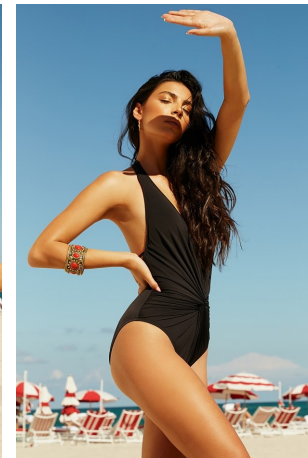

Victoria Chirino Height 5'7" | 170cm Bust 34" | 86cm Waist 25" | 64cm Hips 37" | 94cm
Dress 2-4 US | 32-34 EU Shoe 8.5 US | 39.5 EU Hair Brown Eyes Brown

Victoria Chirino Height 5'7" | 170cm Bust 34" | 86cm Waist 25" | 64cm Hips 37" | 94cm
 Dress 2-4 US | 32-34 EU Shoe 8.5 US | 39.5 EU Hair Brown Eyes Brown

Victoria Chirino Height 5'7" | 170cm Bust 34" | 86cm Waist 25" | 64cm Hips 37" | 94cm
Dress 2-4 US | 32-34 EU Shoe 8.5 US | 39.5 EU Hair Brown Eyes Brown