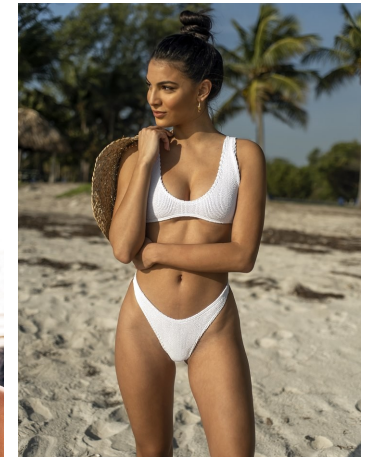

Victoria Chirino Height 5'7" | 170cm Bust 34" | 86cm Waist 25" | 64cm Hips 37" | 94cm
Dress 2-4 US | 32-34 EU Shoe 8.5 US | 39.5 EU Hair Brown Eyes Brown

Victoria Chirino Height 5'7" | 170cm Bust 34" | 86cm Waist 25" | 64cm Hips 37" | 94cm
Dress 2-4 US | 32-34 EU Shoe 8.5 US | 39.5 EU Hair Brown Eyes Brown

CGM
CAROLINE GLEASON
MANAGEMENT

Victoria Chirino Height 5'7" | 170cm Bust 34" | 86cm Waist 25" | 64cm Hips 37" | 94cm
Dress 2-4 US | 32-34 EU Shoe 8.5 US | 39.5 EU Hair Brown Eyes Brown

Victoria Chirino Height 5'7" | 170cm Bust 34" | 86cm Waist 25" | 64cm Hips 37" | 94cm
 Dress 2-4 US | 32-34 EU Shoe 8.5 US | 39.5 EU Hair Brown Eyes Brown

Victoria Chirino Height 5'7" | 170cm Bust 34" | 86cm Waist 25" | 64cm Hips 37" | 94cm
Dress 2-4 US | 32-34 EU Shoe 8.5 US | 39.5 EU Hair Brown Eyes Brown