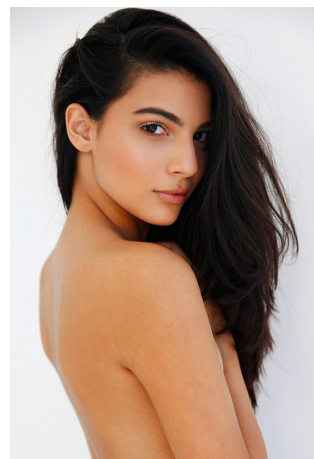

Victoria Chirino Height 5'7" | 170cm Bust 34" | 86cm Waist 25" | 64cm Hips 37" | 94cm
Dress 2-4 US | 32-34 EU Shoe 8.5 US | 39.5 EU Hair Brown Eyes Brown

Victoria Chirino Height 5'7" | 170cm Bust 34" | 86cm Waist 25" | 64cm Hips 37" | 94cm
 Dress 2-4 US | 32-34 EU Shoe 8.5 US | 39.5 EU Hair Brown Eyes Brown

Victoria Chirino Height 5'7" | 170cm Bust 34" | 86cm Waist 25" | 64cm Hips 37" | 94cm
Dress 2-4 US | 32-34 EU Shoe 8.5 US | 39.5 EU Hair Brown Eyes Brown