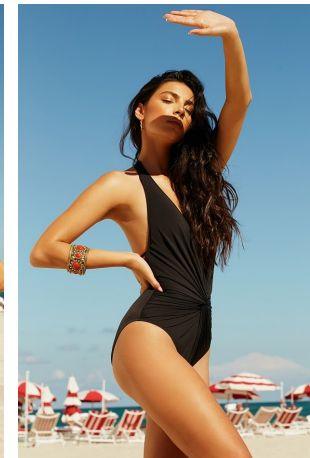

Victoria Chirino Height 5'7" | 170cm Bust 34" | 86cm Waist 25" | 64cm Hips 37" | 94cm
Dress 2-4 US | 32-34 EU Shoe 8.5 US | 39.5 EU Hair Brown Eyes Brown

Victoria Chirino Height 5'7" | 170cm Bust 34" | 86cm Waist 25" | 64cm Hips 37" | 94cm
Dress 2-4 US | 32-34 EU Shoe 8.5 US | 39.5 EU Hair Brown Eyes Brown

CGM
CAROLINE GLEASON
MANAGEMENT

Victoria Chirino Height 5'7" | 170cm Bust 34" | 86cm Waist 25" | 64cm Hips 37" | 94cm
Dress 2-4 US | 32-34 EU Shoe 8.5 US | 39.5 EU Hair Brown Eyes Brown

Victoria Chirino Height 5'7" | 170cm Bust 34" | 86cm Waist 25" | 64cm Hips 37" | 94cm
Dress 2-4 US | 32-34 EU Shoe 8.5 US | 39.5 EU Hair Brown Eyes Brown

Victoria Chirino Height 5'7" | 170cm Bust 34" | 86cm Waist 25" | 64cm Hips 37" | 94cm
Dress 2-4 US | 32-34 EU Shoe 8.5 US | 39.5 EU Hair Brown Eyes Brown

CGM
CAROLINE GLEASON
MANAGEMENT