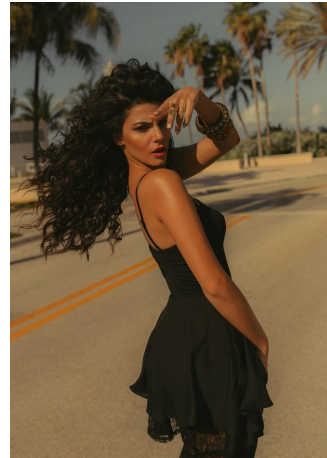

Victoria Chirino Height 5'7" | 170cm Bust 34" | 86cm Waist 25" | 64cm Hips 37" | 94cm
Dress 2-4 US | 32-34 EU Shoe 8.5 US | 39.5 EU Hair Brown Eyes Brown

Victoria Chirino Height 5'7" | 170cm Bust 34" | 86cm Waist 25" | 64cm Hips 37" | 94cm
Dress 2-4 US | 32-34 EU Shoe 8.5 US | 39.5 EU Hair Brown Eyes Brown

CGM
CAROLINE GLEASON
MANAGEMENT

Victoria Chirino Height 5'7" | 170cm Bust 34" | 86cm Waist 25" | 64cm Hips 37" | 94cm
Dress 2-4 US | 32-34 EU Shoe 8.5 US | 39.5 EU Hair Brown Eyes Brown

Victoria Chirino Height 5'7" | 170cm Bust 34" | 86cm Waist 25" | 64cm Hips 37" | 94cm
 Dress 2-4 US | 32-34 EU Shoe 8.5 US | 39.5 EU Hair Brown Eyes Brown