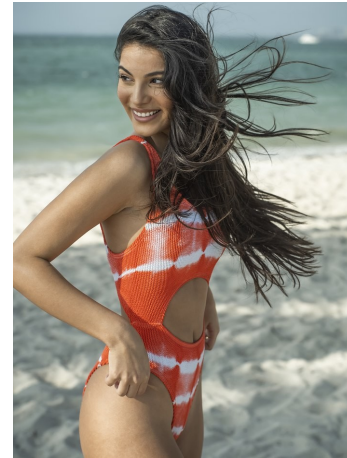

Victoria Chirino Height 5'7" | 170cm Bust 34" | 86cm Waist 25" | 64cm Hips 37" | 94cm
Dress 2-4 US | 32-34 EU Shoe 8.5 US | 39.5 EU Hair Brown Eyes Brown

Victoria Chirino Height 5'7" | 170cm Bust 34" | 86cm Waist 25" | 64cm Hips 37" | 94cm
Dress 2-4 US | 32-34 EU Shoe 8.5 US | 39.5 EU Hair Brown Eyes Brown

CGM
CAROLINE GLEASON
MANAGEMENT

Victoria Chirino Height 5'7" | 170cm Bust 34" | 86cm Waist 25" | 64cm Hips 37" | 94cm
Dress 2-4 US | 32-34 EU Shoe 8.5 US | 39.5 EU Hair Brown Eyes Brown

Victoria Chirino Height 5'7" | 170cm Bust 34" | 86cm Waist 25" | 64cm Hips 37" | 94cm
 Dress 2-4 US | 32-34 EU Shoe 8.5 US | 39.5 EU Hair Brown Eyes Brown

Victoria Chirino Height 5'7" | 170cm Bust 34" | 86cm Waist 25" | 64cm Hips 37" | 94cm
Dress 2-4 US | 32-34 EU Shoe 8.5 US | 39.5 EU Hair Brown Eyes Brown