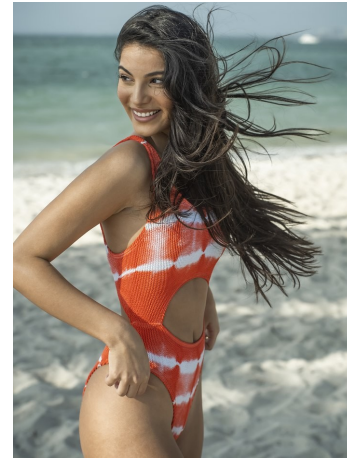

Victoria Chirino Height 5'7" | 170cm Bust 34" | 86cm Waist 25" | 64cm Hips 37" | 94cm
Dress 2-4 US | 32-34 EU Shoe 8.5 US | 39.5 EU Hair Brown Eyes Brown

Victoria Chirino Height 5'7" | 170cm Bust 34" | 86cm Waist 25" | 64cm Hips 37" | 94cm
Dress 2-4 US | 32-34 EU Shoe 8.5 US | 39.5 EU Hair Brown Eyes Brown

CGM
CAROLINE GLEASON
MANAGEMENT

Victoria Chirino Height 5'7" | 170cm Bust 34" | 86cm Waist 25" | 64cm Hips 37" | 94cm
Dress 2-4 US | 32-34 EU Shoe 8.5 US | 39.5 EU Hair Brown Eyes Brown

Victoria Chirino Height 5'7" | 170cm Bust 34" | 86cm Waist 25" | 64cm Hips 37" | 94cm
Dress 2-4 US | 32-34 EU Shoe 8.5 US | 39.5 EU Hair Brown Eyes Brown

Victoria Chirino Height 5'7" | 170cm Bust 34" | 86cm Waist 25" | 64cm Hips 37" | 94cm
Dress 2-4 US | 32-34 EU Shoe 8.5 US | 39.5 EU Hair Brown Eyes Brown

CGM
CAROLINE GLEASON
MANAGEMENT