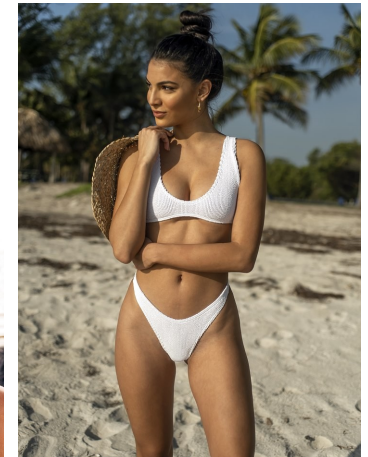

Victoria Chirino Height 5'7" | 170cm Bust 34" | 86cm Waist 25" | 64cm Hips 37" | 94cm
Dress 2-4 US | 32-34 EU Shoe 8.5 US | 39.5 EU Hair Brown Eyes Brown

Victoria Chirino Height 5'7" | 170cm Bust 34" | 86cm Waist 25" | 64cm Hips 37" | 94cm
Dress 2-4 US | 32-34 EU Shoe 8.5 US | 39.5 EU Hair Brown Eyes Brown

CGM
CAROLINE GLEASON
MANAGEMENT

Victoria Chirino Height 5'7" | 170cm Bust 34" | 86cm Waist 25" | 64cm Hips 37" | 94cm
Dress 2-4 US | 32-34 EU Shoe 8.5 US | 39.5 EU Hair Brown Eyes Brown

Victoria Chirino Height 5'7" | 170cm Bust 34" | 86cm Waist 25" | 64cm Hips 37" | 94cm
Dress 2-4 US | 32-34 EU Shoe 8.5 US | 39.5 EU Hair Brown Eyes Brown

Victoria Chirino Height 5'7" | 170cm Bust 34" | 86cm Waist 25" | 64cm Hips 37" | 94cm
Dress 2-4 US | 32-34 EU Shoe 8.5 US | 39.5 EU Hair Brown Eyes Brown

CGM
CAROLINE GLEASON
MANAGEMENT