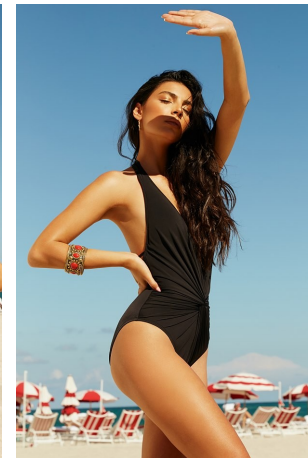

Victoria Chirino Height 5'7" | 170cm Bust 34" | 86cm Waist 25" | 64cm Hips 37" | 94cm
Dress 2-4 US | 32-34 EU Shoe 8.5 US | 39.5 EU Hair Brown Eyes Brown

Victoria Chirino Height 5'7" | 170cm Bust 34" | 86cm Waist 25" | 64cm Hips 37" | 94cm
Dress 2-4 US | 32-34 EU Shoe 8.5 US | 39.5 EU Hair Brown Eyes Brown

CGM
CAROLINE GLEASON
MANAGEMENT

Victoria Chirino Height 5'7" | 170cm Bust 34" | 86cm Waist 25" | 64cm Hips 37" | 94cm
Dress 2-4 US | 32-34 EU Shoe 8.5 US | 39.5 EU Hair Brown Eyes Brown

Victoria Chirino Height 5'7" | 170cm Bust 34" | 86cm Waist 25" | 64cm Hips 37" | 94cm
Dress 2-4 US | 32-34 EU Shoe 8.5 US | 39.5 EU Hair Brown Eyes Brown

Victoria Chirino Height 5'7" | 170cm Bust 34" | 86cm Waist 25" | 64cm Hips 37" | 94cm
Dress 2-4 US | 32-34 EU Shoe 8.5 US | 39.5 EU Hair Brown Eyes Brown

CGM
CAROLINE GLEASON
MANAGEMENT