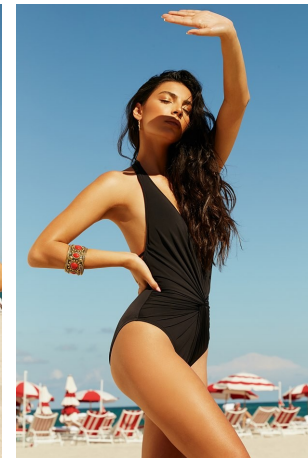

Victoria Chirino Height 5'7" | 170cm Bust 34" | 86cm Waist 25" | 64cm Hips 37" | 94cm
Dress 2-4 US | 32-34 EU Shoe 8.5 US | 39.5 EU Hair Brown Eyes Brown

Victoria Chirino Height 5'7" | 170cm Bust 34" | 86cm Waist 25" | 64cm Hips 37" | 94cm
Dress 2-4 US | 32-34 EU Shoe 8.5 US | 39.5 EU Hair Brown Eyes Brown

CGM
CAROLINE GLEASON
MANAGEMENT

Victoria Chirino Height 5'7" | 170cm Bust 34" | 86cm Waist 25" | 64cm Hips 37" | 94cm
Dress 2-4 US | 32-34 EU Shoe 8.5 US | 39.5 EU Hair Brown Eyes Brown

Victoria Chirino Height 5'7" | 170cm Bust 34" | 86cm Waist 25" | 64cm Hips 37" | 94cm
 Dress 2-4 US | 32-34 EU Shoe 8.5 US | 39.5 EU Hair Brown Eyes Brown

Victoria Chirino Height 5'7" | 170cm Bust 34" | 86cm Waist 25" | 64cm Hips 37" | 94cm
Dress 2-4 US | 32-34 EU Shoe 8.5 US | 39.5 EU Hair Brown Eyes Brown