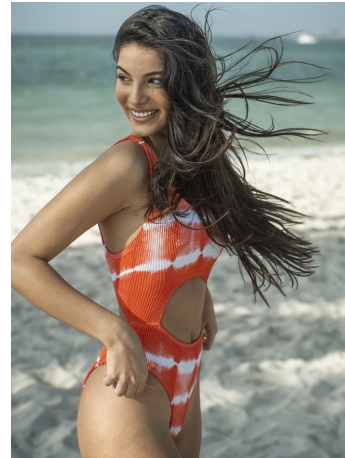

Victoria Chirino Height 5'7" | 170cm Bust 34" | 86cm Waist 25" | 64cm Hips 37" | 94cm
Dress 2-4 US | 32-34 EU Shoe 8.5 US | 39.5 EU Hair Brown Eyes Brown

Victoria Chirino Height 5'7" | 170cm Bust 34" | 86cm Waist 25" | 64cm Hips 37" | 94cm
 Dress 2-4 US | 32-34 EU Shoe 8.5 US | 39.5 EU Hair Brown Eyes Brown

Victoria Chirino Height 5'7" | 170cm Bust 34" | 86cm Waist 25" | 64cm Hips 37" | 94cm
Dress 2-4 US | 32-34 EU Shoe 8.5 US | 39.5 EU Hair Brown Eyes Brown