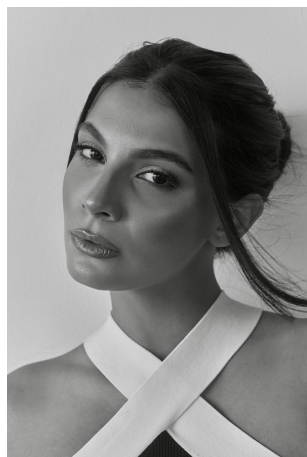

Victoria Chirino Height 5'7" | 170cm Bust 34" | 86cm Waist 25" | 64cm Hips 37" | 94cm
Dress 2-4 US | 32-34 EU Shoe 8.5 US | 39.5 EU Hair Brown Eyes Brown

Victoria Chirino Height 5'7" | 170cm Bust 34" | 86cm Waist 25" | 64cm Hips 37" | 94cm
Dress 2-4 US | 32-34 EU Shoe 8.5 US | 39.5 EU Hair Brown Eyes Brown

CGM
CAROLINE GLEASON
MANAGEMENT

Victoria Chirino Height 5'7" | 170cm Bust 34" | 86cm Waist 25" | 64cm Hips 37" | 94cm
Dress 2-4 US | 32-34 EU Shoe 8.5 US | 39.5 EU Hair Brown Eyes Brown

Victoria Chirino Height 5'7" | 170cm Bust 34" | 86cm Waist 25" | 64cm Hips 37" | 94cm
Dress 2-4 US | 32-34 EU Shoe 8.5 US | 39.5 EU Hair Brown Eyes Brown

Victoria Chirino Height 5'7" | 170cm Bust 34" | 86cm Waist 25" | 64cm Hips 37" | 94cm
Dress 2-4 US | 32-34 EU Shoe 8.5 US | 39.5 EU Hair Brown Eyes Brown

CGM
CAROLINE GLEASON
MANAGEMENT