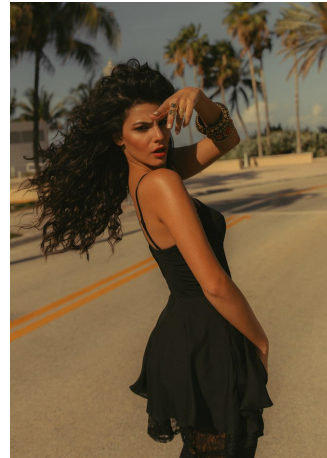

Victoria Chirino Height 5'7" | 170cm Bust 34" | 86cm Waist 25" | 64cm Hips 37" | 94cm
Dress 2-4 US | 32-34 EU Shoe 8.5 US | 39.5 EU Hair Brown Eyes Brown

Victoria Chirino Height 5'7" | 170cm Bust 34" | 86cm Waist 25" | 64cm Hips 37" | 94cm
 Dress 2-4 US | 32-34 EU Shoe 8.5 US | 39.5 EU Hair Brown Eyes Brown