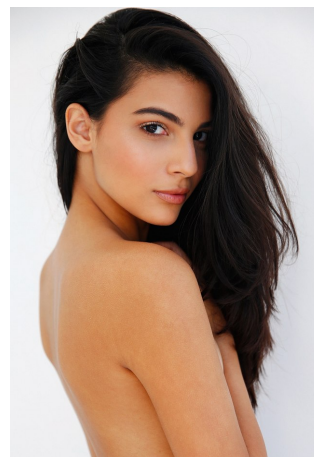

Victoria Chirino Height 5'7" | 170cm Bust 34" | 86cm Waist 25" | 64cm Hips 37" | 94cm
Dress 2-4 US | 32-34 EU Shoe 8.5 US | 39.5 EU Hair Brown Eyes Brown

Victoria Chirino Height 5'7" | 170cm Bust 34" | 86cm Waist 25" | 64cm Hips 37" | 94cm
Dress 2-4 US | 32-34 EU Shoe 8.5 US | 39.5 EU Hair Brown Eyes Brown

CGM
CAROLINE GLEASON
MANAGEMENT

Victoria Chirino Height 5'7" | 170cm Bust 34" | 86cm Waist 25" | 64cm Hips 37" | 94cm
Dress 2-4 US | 32-34 EU Shoe 8.5 US | 39.5 EU Hair Brown Eyes Brown

Victoria Chirino Height 5'7" | 170cm Bust 34" | 86cm Waist 25" | 64cm Hips 37" | 94cm
Dress 2-4 US | 32-34 EU Shoe 8.5 US | 39.5 EU Hair Brown Eyes Brown

Victoria Chirino Height 5'7" | 170cm Bust 34" | 86cm Waist 25" | 64cm Hips 37" | 94cm
Dress 2-4 US | 32-34 EU Shoe 8.5 US | 39.5 EU Hair Brown Eyes Brown

CGM
CAROLINE GLEASON
MANAGEMENT