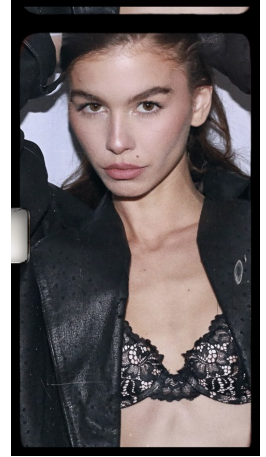

Coco Height 5'9" | 175cm Bust 34" | 86cm Waist 24" | 61cm Hips 34" | 86cm
 Dress 2 US | 32 EU Shoe 7.5 US | 38.5 EU Hair Brown Eyes Brown

Coco Height 5'9" | 175cm Bust 34" | 86cm Waist 24" | 61cm Hips 34" | 86cm
Dress 2 US | 32 EU Shoe 7.5 US | 38.5 EU Hair Brown Eyes Brown