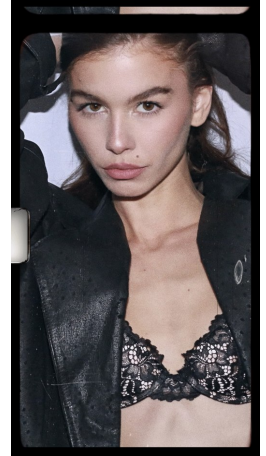

Coco Height 5'9" | 175cm Bust 34" | 86cm Waist 24" | 61cm Hips 34" | 86cm
 Dress 2 US | 32 EU Shoe 7.5 US | 38.5 EU Hair Brown Eyes Brown

Coco Height 5'9" | 175cm Bust 34" | 86cm Waist 24" | 61cm Hips 34" | 86cm
Dress 2 US | 32 EU Shoe 7.5 US | 38.5 EU Hair Brown Eyes Brown