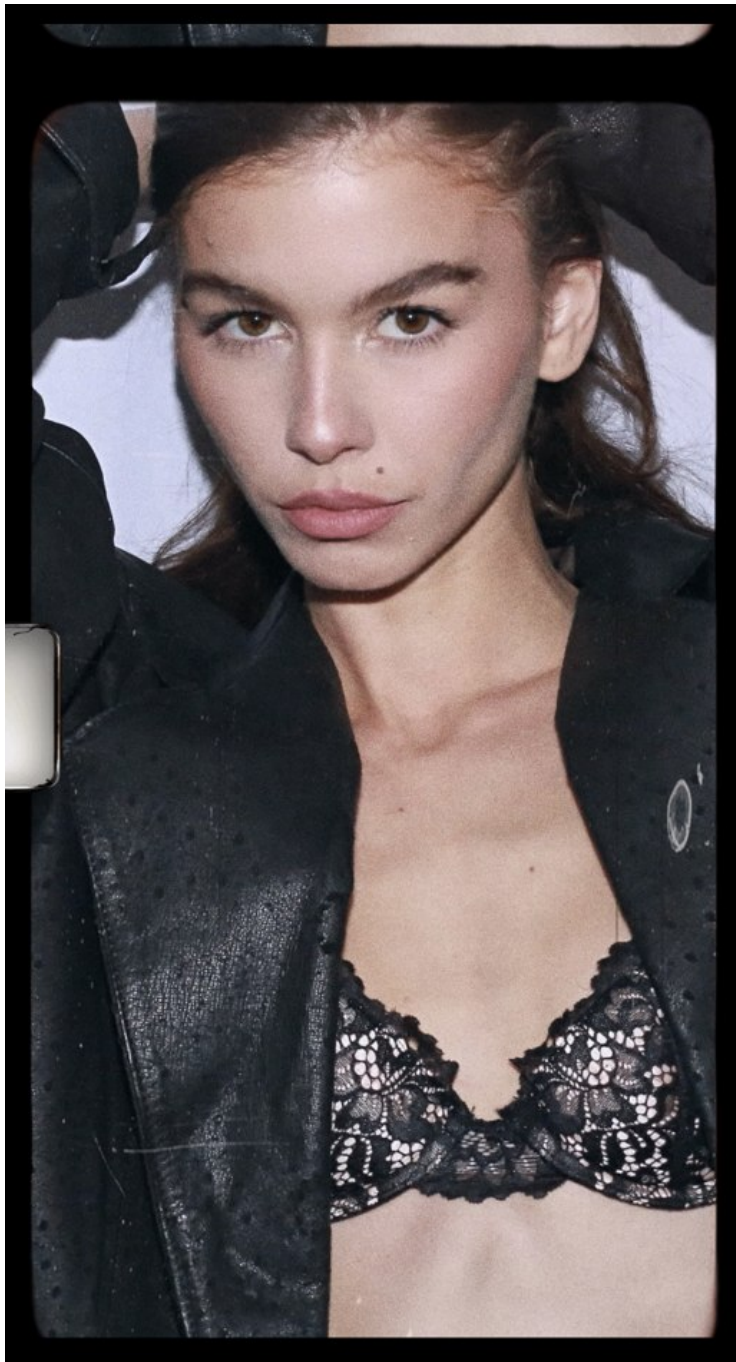

Coco Height 5'9" | 175cm Bust 34" | 86cm Waist 24" | 61cm Hips 34" | 86cm
Dress 2 US | 32 EU Shoe 7.5 US | 38.5 EU Hair Brown Eyes Brown