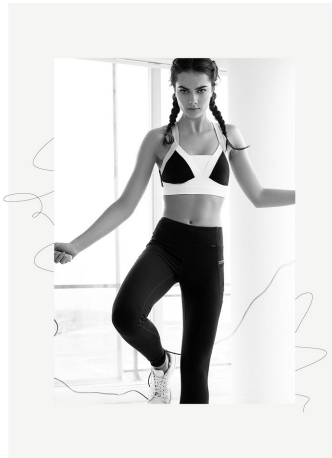

Chloe Heath Height 5'10" | 178cm Bust 34" | 86cm Waist 24" | 61cm Hips 35" | 89cm
Dress 2-4 US | 32-34 EU Shoe 7.5 US | 38.5 EU Hair Brown Eyes Green