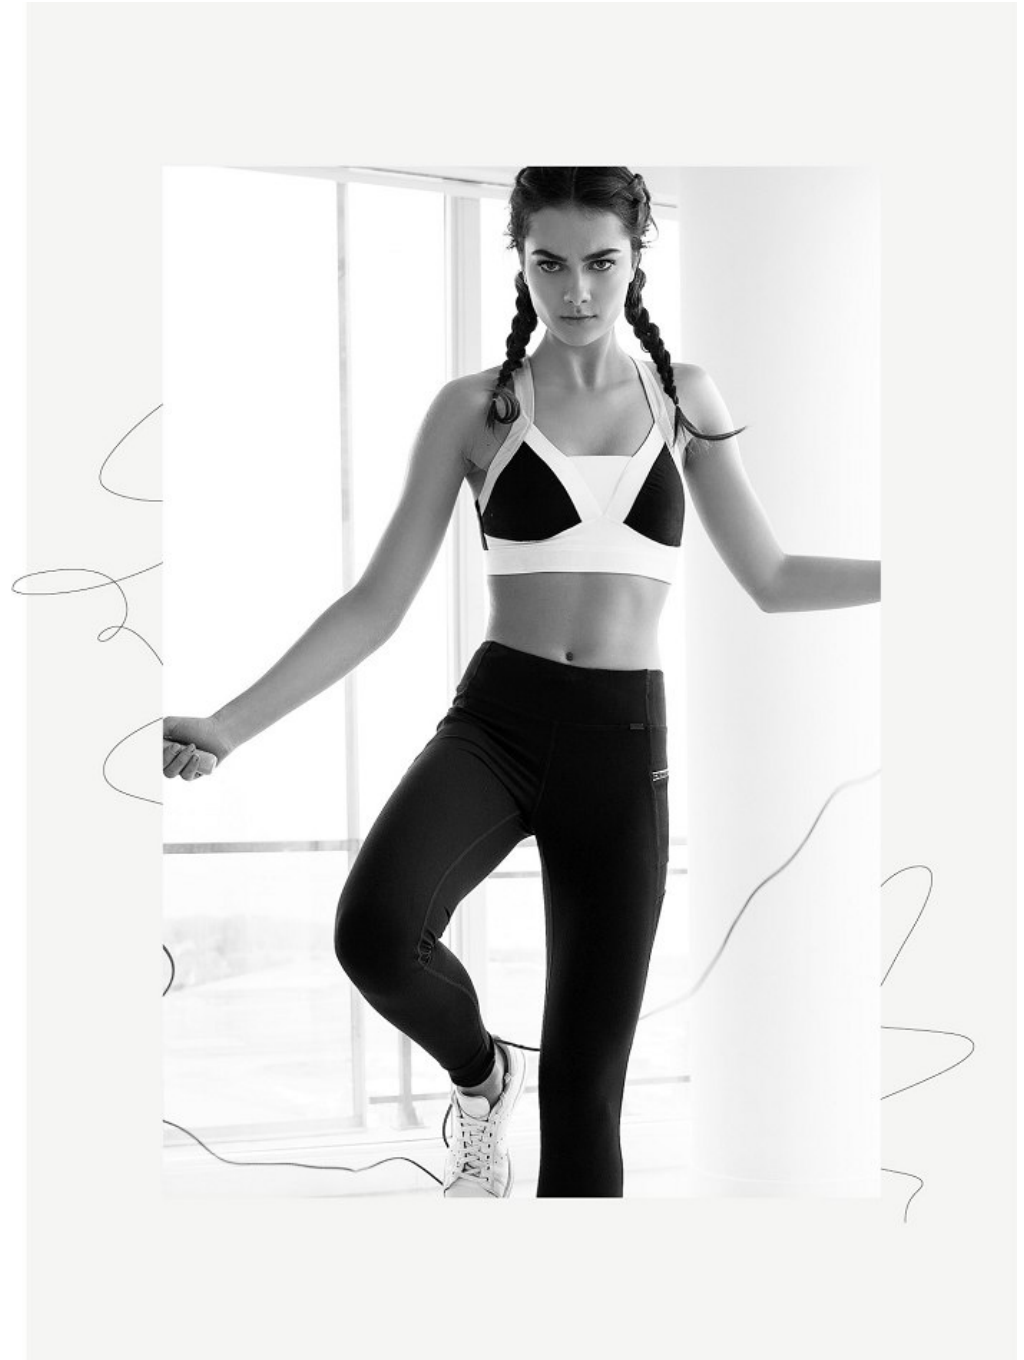

Clhoe Heath Height 5'10" | 178cm Bust 34" | 86cm Waist 24" | 61cm Hips 35" | 89cm  
Dress 2-4 US | 32-34 EU Shoe 7.5 US | 38.5 EU Hair Brown Eyes Green

*GEM II MEDIUM IMPACT BRA  
BLAZE PERFORMANCE LEGGING*