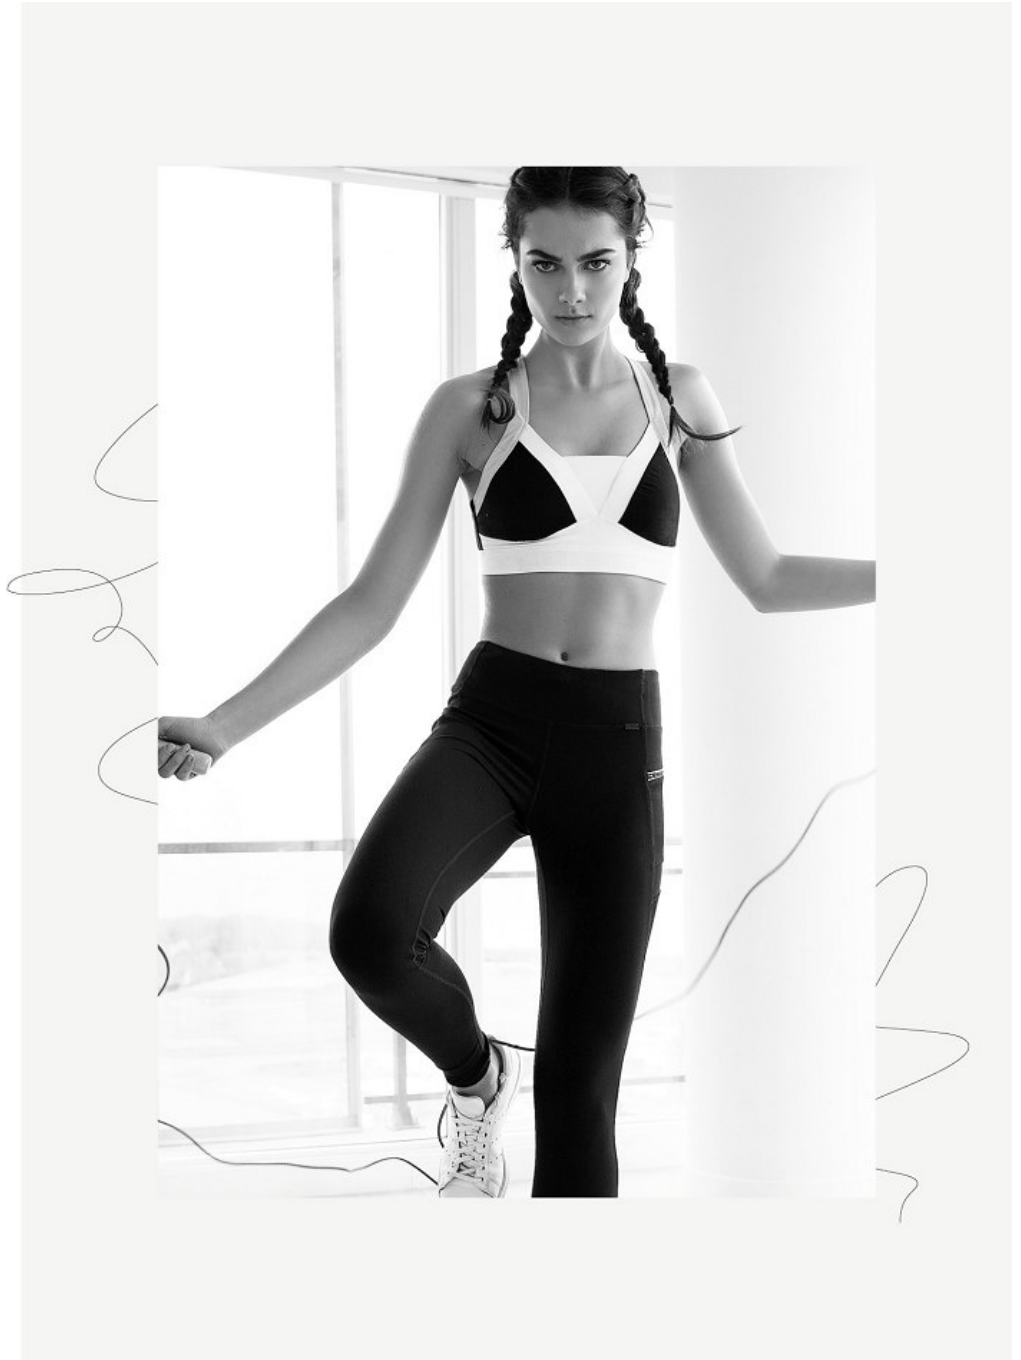

Clhoe Heath Height 5'10" | 178cm Bust 34" | 86cm Waist 24" | 61cm Hips 35" | 89cm  
Dress 2-4 US | 32-34 EU Shoe 7.5 US | 38.5 EU Hair Brown Eyes Green

*GEM II MEDIUM IMPACT BRA  
BLAZE PERFORMANCE LEGGING*