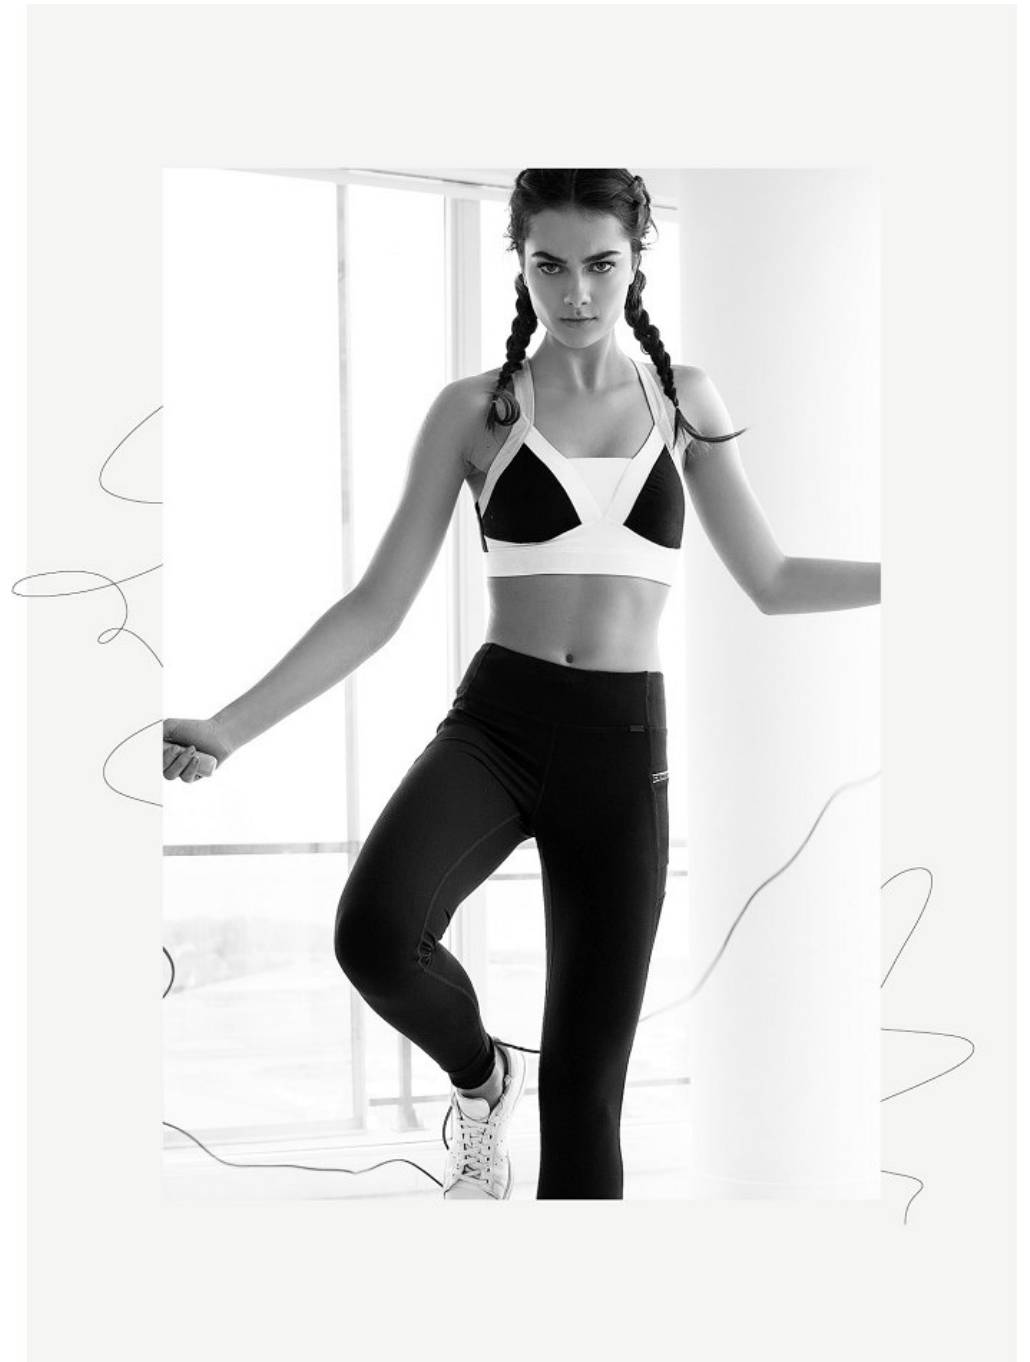

Clhoe Heath Height 5'10" | 178cm Bust 34" | 86cm Waist 24" | 61cm Hips 35" | 89cm
Dress 2-4 US | 32-34 EU Shoe 7.5 US | 38.5 EU Hair Brown Eyes Green

*GEM II MEDIUM IMPACT BRA
BLAZE PERFORMANCE LEGGING*