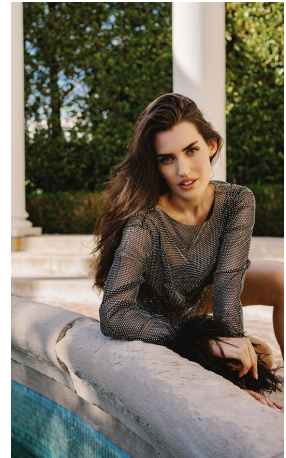

Lindsay Belanger Height 5'9" | 175cm Bust 34" | 86cm Waist 24" | 61cm Hips 36" | 91cm
 Dress 2 US | 32 EU Shoe 8 US | 39 EU Hair Brown Eyes Blue

Lindsay Belanger Height 5'9" | 175cm Bust 34" | 86cm Waist 24" | 61cm Hips 36" | 91cm
Dress 2 US | 32 EU Shoe 8 US | 39 EU Hair Brown Eyes Blue