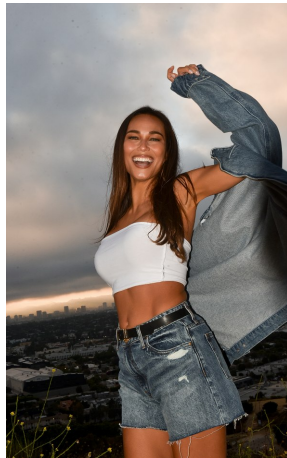

Lisa Dillon Height 5'7.5" | 171cm Bust 34" | 86cm Waist 25" | 64cm Hips 35" | 89cm  
Dress 2 US | 32 EU Shoe 7.5 US | 38.5 EU Hair Brown Eyes Green

Lisa Dillon Height 5'7.5" | 171cm Bust 34" | 86cm Waist 25" | 64cm Hips 35" | 89cm  
Dress 2 US | 32 EU Shoe 7.5 US | 38.5 EU Hair Brown Eyes Green