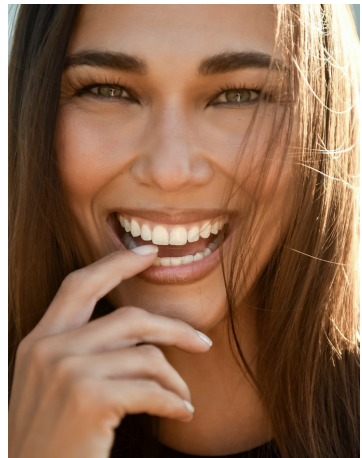

Lisa Dillon Height 5'7.5" | 171cm Bust 34" | 86cm Waist 25" | 64cm Hips 35" | 89cm
Dress 2 US | 32 EU Shoe 7.5 US | 38.5 EU Hair Brown Eyes Green

CGM
CAROLINE GLEASON
MANAGEMENT