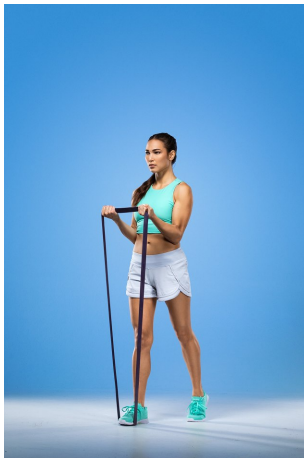

Lisa Dillon Height 5'7.5" | 171cm Bust 34" | 86cm Waist 25" | 64cm Hips 35" | 89cm  
Dress 2 US | 32 EU Shoe 7.5 US | 38.5 EU Hair Brown Eyes Green

Lisa Dillon Height 5'7.5" | 171cm Bust 34" | 86cm Waist 25" | 64cm Hips 35" | 89cm  
Dress 2 US | 32 EU Shoe 7.5 US | 38.5 EU Hair Brown Eyes Green

**CGM**  
CAROLINE GLEASON  
MANAGEMENT

Lisa Dillon Height 5'7.5" | 171cm Bust 34" | 86cm Waist 25" | 64cm Hips 35" | 89cm  
Dress 2 US | 32 EU Shoe 7.5 US | 38.5 EU Hair Brown Eyes Green

**CGM**  
CAROLINE GLEASON  
MANAGEMENT