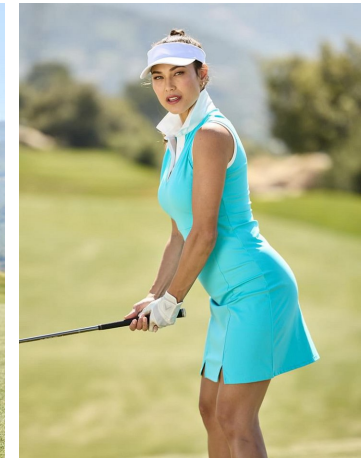

Lisa Dillon Height 5'7.5" | 171cm Bust 34" | 86cm Waist 25" | 64cm Hips 35" | 89cm
Dress 2 US | 32 EU Shoe 7.5 US | 38.5 EU Hair Brown Eyes Green