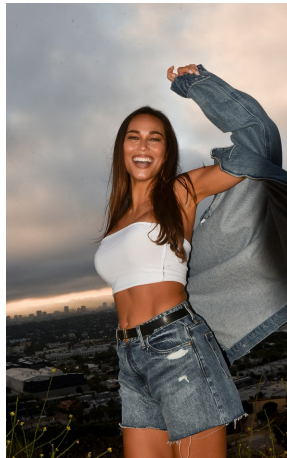

Lisa Dillon Height 5'7.5" | 171cm Bust 34" | 86cm Waist 25" | 64cm Hips 35" | 89cm
Dress 2 US | 32 EU Shoe 7.5 US | 38.5 EU Hair Brown Eyes Green

Lisa Dillon Height 5'7.5" | 171cm Bust 34" | 86cm Waist 25" | 64cm Hips 35" | 89cm
Dress 2 US | 32 EU Shoe 7.5 US | 38.5 EU Hair Brown Eyes Green