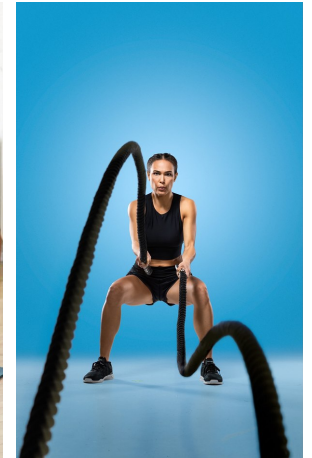

Lisa Dillon Height 5'7.5" | 171cm Bust 34" | 86cm Waist 25" | 64cm Hips 35" | 89cm  
Dress 2 US | 32 EU Shoe 7.5 US | 38.5 EU Hair Brown Eyes Green

Lisa Dillon Height 5'7.5" | 171cm Bust 34" | 86cm Waist 25" | 64cm Hips 35" | 89cm  
Dress 2 US | 32 EU Shoe 7.5 US | 38.5 EU Hair Brown Eyes Green

**CGM**  
CAROLINE GLEASON  
MANAGEMENT

Lisa Dillon Height 5'7.5" | 171cm Bust 34" | 86cm Waist 25" | 64cm Hips 35" | 89cm  
Dress 2 US | 32 EU Shoe 7.5 US | 38.5 EU Hair Brown Eyes Green

**CGM**  
CAROLINE GLEASON  
MANAGEMENT