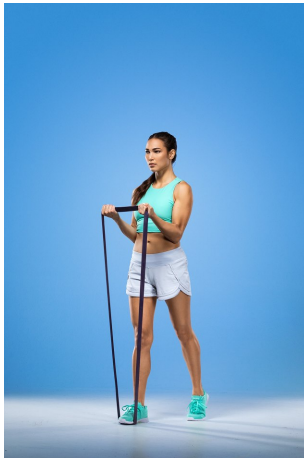

Lisa Dillon Height 5'7.5" | 171cm Bust 34" | 86cm Waist 25" | 64cm Hips 35" | 89cm
Dress 2 US | 32 EU Shoe 7.5 US | 38.5 EU Hair Brown Eyes Green

Lisa Dillon Height 5'7.5" | 171cm Bust 34" | 86cm Waist 25" | 64cm Hips 35" | 89cm
Dress 2 US | 32 EU Shoe 7.5 US | 38.5 EU Hair Brown Eyes Green