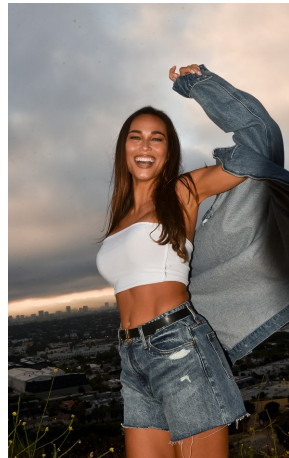

Lisa Dillon Height 5'7.5" | 171cm Bust 34" | 86cm Waist 25" | 64cm Hips 35" | 89cm
Dress 2 US | 32 EU Shoe 7.5 US | 38.5 EU Hair Brown Eyes Green

Lisa Dillon Height 5'7.5" | 171cm Bust 34" | 86cm Waist 25" | 64cm Hips 35" | 89cm
Dress 2 US | 32 EU Shoe 7.5 US | 38.5 EU Hair Brown Eyes Green