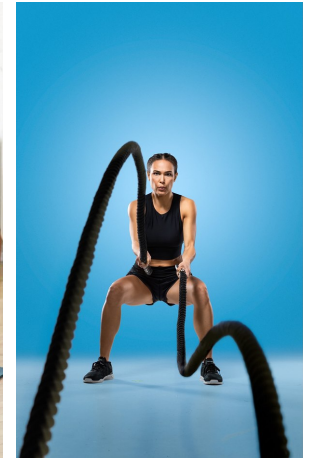

Lisa Dillon Height 5'7.5" | 171cm Bust 34" | 86cm Waist 25" | 64cm Hips 35" | 89cm
Dress 2 US | 32 EU Shoe 7.5 US | 38.5 EU Hair Brown Eyes Green

Lisa Dillon Height 5'7.5" | 171cm Bust 34" | 86cm Waist 25" | 64cm Hips 35" | 89cm
Dress 2 US | 32 EU Shoe 7.5 US | 38.5 EU Hair Brown Eyes Green