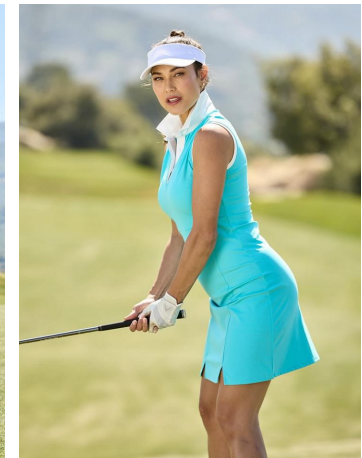

Lisa Dillon Height 5'7.5" | 171cm Bust 34" | 86cm Waist 25" | 64cm Hips 35" | 89cm
Dress 2 US | 32 EU Shoe 7.5 US | 38.5 EU Hair Brown Eyes Green

CGM
CAROLINE GLEASON
MANAGEMENT