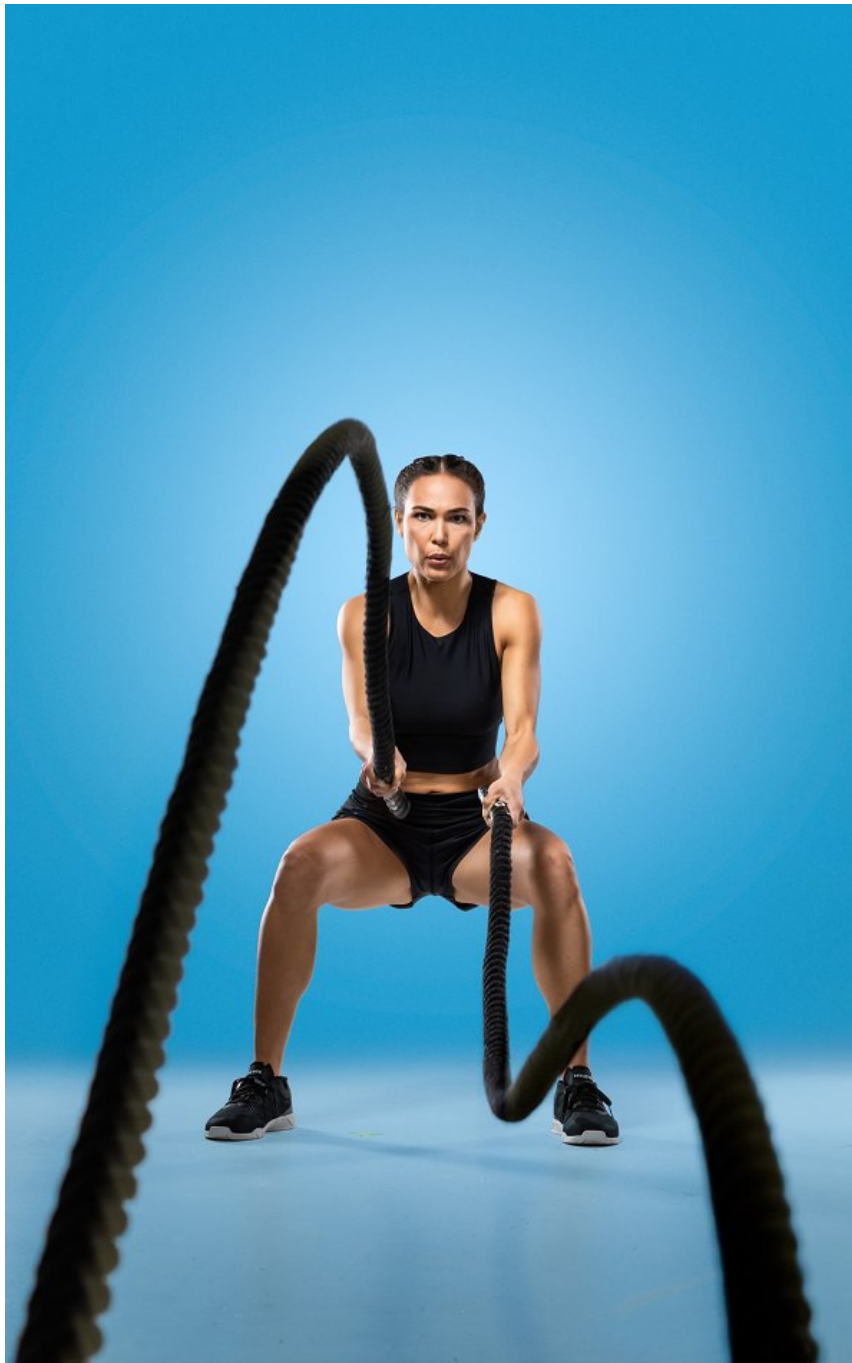

Lisa Dillon Height 5'7.5" | 171cm Bust 34" | 86cm Waist 25" | 64cm Hips 35" | 89cm
Dress 2 US | 32 EU Shoe 7.5 US | 38.5 EU Hair Brown Eyes Green