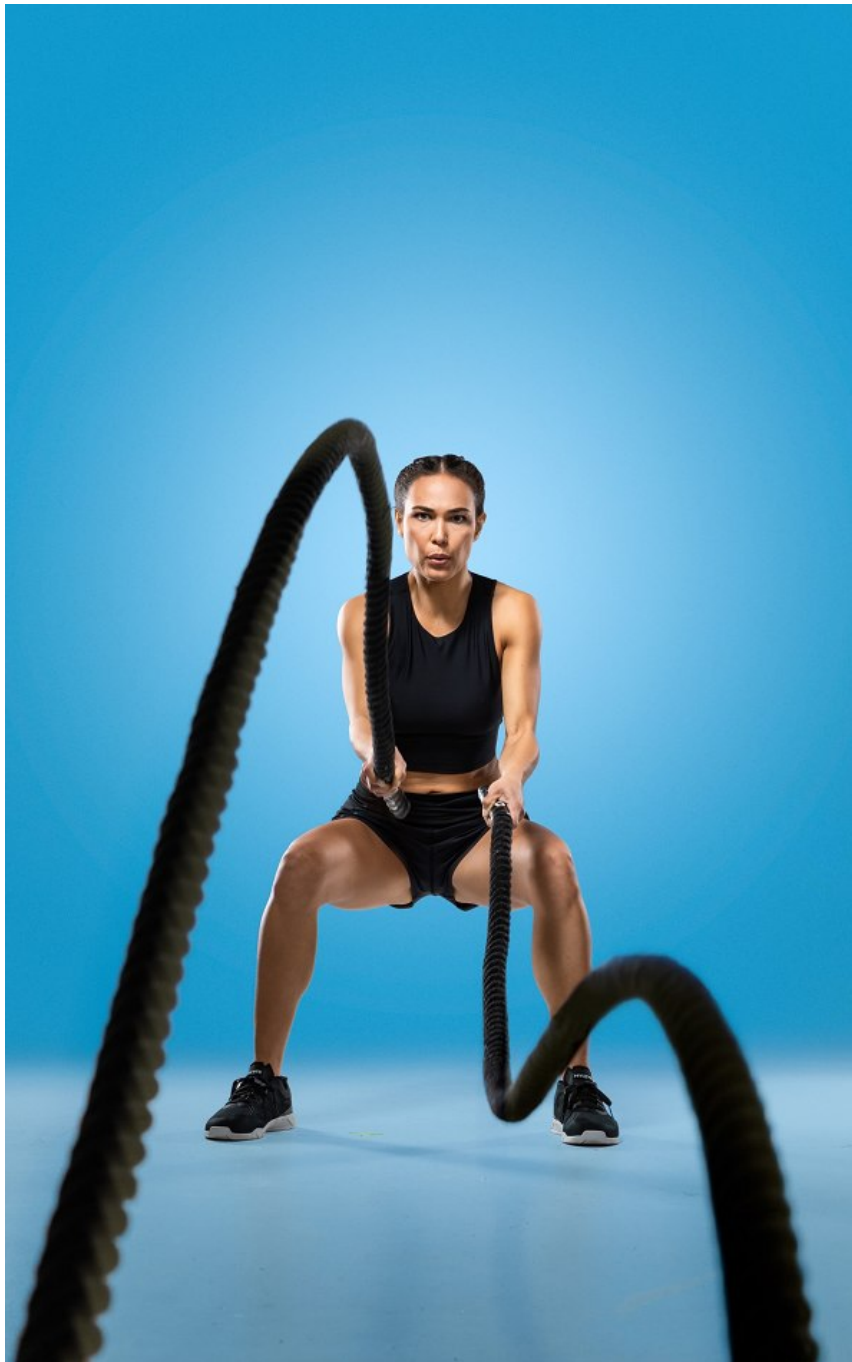

Lisa Dillon Height 5'7.5" | 171cm Bust 34" | 86cm Waist 25" | 64cm Hips 35" | 89cm
Dress 2 US | 32 EU Shoe 7.5 US | 38.5 EU Hair Brown Eyes Green