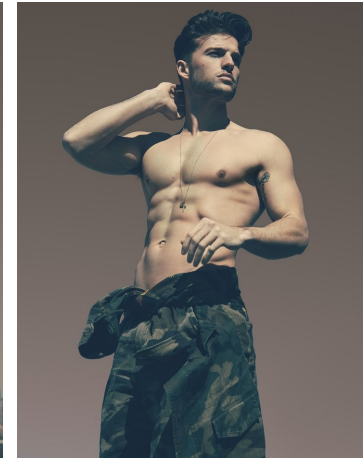

Danny Dexter Height 5'11.5" | 181cm Suit 40" | 101cm R Shirt 33" | 84cm Waist 31" | 79cm
Inseam 31" | 79cm Shoe 10 US | 43.5 EU Hair Brown Eyes Hazel

Danny Dexter Height 5'11.5" | 181cm Suit 40" | 101cm R Shirt 33" | 84cm Waist 31" | 79cm
Inseam 31" | 79cm Shoe 10 US | 43.5 EU Hair Brown Eyes Hazel

Danny Dexter Height 5'11.5" | 181cm Suit 40" | 101cm R Shirt 33" | 84cm Waist 31" | 79cm
Inseam 31" | 79cm Shoe 10 US | 43.5 EU Hair Brown Eyes Hazel