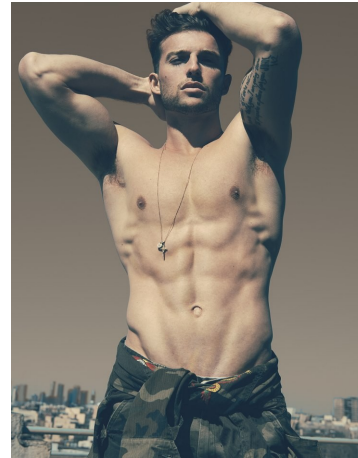

Danny Dexter Height 5'11.5" | 181cm Suit 40" | 101cm R Shirt 33" | 84cm Waist 31" | 79cm
 Inseam 31" | 79cm Shoe 10 US | 43.5 EU Hair Brown Eyes Hazel

Danny Dexter Height 5'11.5" | 181cm Suit 40" | 101cm R Shirt 33" | 84cm Waist 31" | 79cm
Inseam 31" | 79cm Shoe 10 US | 43.5 EU Hair Brown Eyes Hazel

Danny Dexter Height 5'11.5" | 181cm Suit 40" | 101cm R Shirt 33" | 84cm Waist 31" | 79cm
Inseam 31" | 79cm Shoe 10 US | 43.5 EU Hair Brown Eyes Hazel