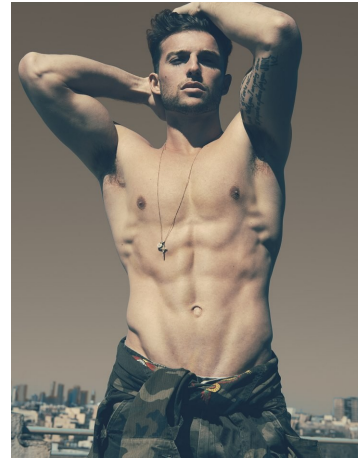

Danny Dexter Height 5'11.5" | 181cm Suit 40" | 101cm R Shirt 33" | 84cm Waist 31" | 79cm
Inseam 31" | 79cm Shoe 10 US | 43.5 EU Hair Brown Eyes Hazel

Danny Dexter Height 5'11.5" | 181cm Suit 40" | 101cm R Shirt 33" | 84cm Waist 31" | 79cm
Inseam 31" | 79cm Shoe 10 US | 43.5 EU Hair Brown Eyes Hazel

Danny Dexter Height 5'11.5" | 181cm Suit 40" | 101cm R Shirt 33" | 84cm Waist 31" | 79cm
Inseam 31" | 79cm Shoe 10 US | 43.5 EU Hair Brown Eyes Hazel