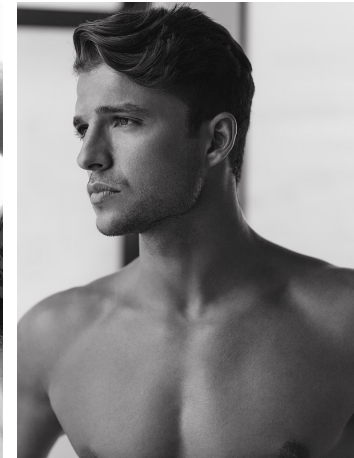

Danny Dexter Height 5'11.5" | 181cm Suit 40" | 101cm R Shirt 33" | 84cm Waist 31" | 79cm
Inseam 31" | 79cm Shoe 10 US | 43.5 EU Hair Brown Eyes Hazel

Danny Dexter Height 5'11.5" | 181cm Suit 40" | 101cm R Shirt 33" | 84cm Waist 31" | 79cm
Inseam 31" | 79cm Shoe 10 US | 43.5 EU Hair Brown Eyes Hazel

Danny Dexter Height 5'11.5" | 181cm Suit 40" | 101cm R Shirt 33" | 84cm Waist 31" | 79cm
Inseam 31" | 79cm Shoe 10 US | 43.5 EU Hair Brown Eyes Hazel