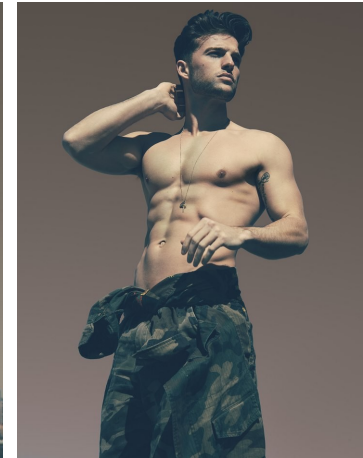

Danny Dexter Height 5'11.5" | 181cm Suit 40" | 101cm R Shirt 33" | 84cm Waist 31" | 79cm
 Inseam 31" | 79cm Shoe 10 US | 43.5 EU Hair Brown Eyes Hazel

Danny Dexter Height 5'11.5" | 181cm Suit 40" | 101cm R Shirt 33" | 84cm Waist 31" | 79cm
Inseam 31" | 79cm Shoe 10 US | 43.5 EU Hair Brown Eyes Hazel

Danny Dexter Height 5'11.5" | 181cm Suit 40" | 101cm R Shirt 33" | 84cm Waist 31" | 79cm
Inseam 31" | 79cm Shoe 10 US | 43.5 EU Hair Brown Eyes Hazel