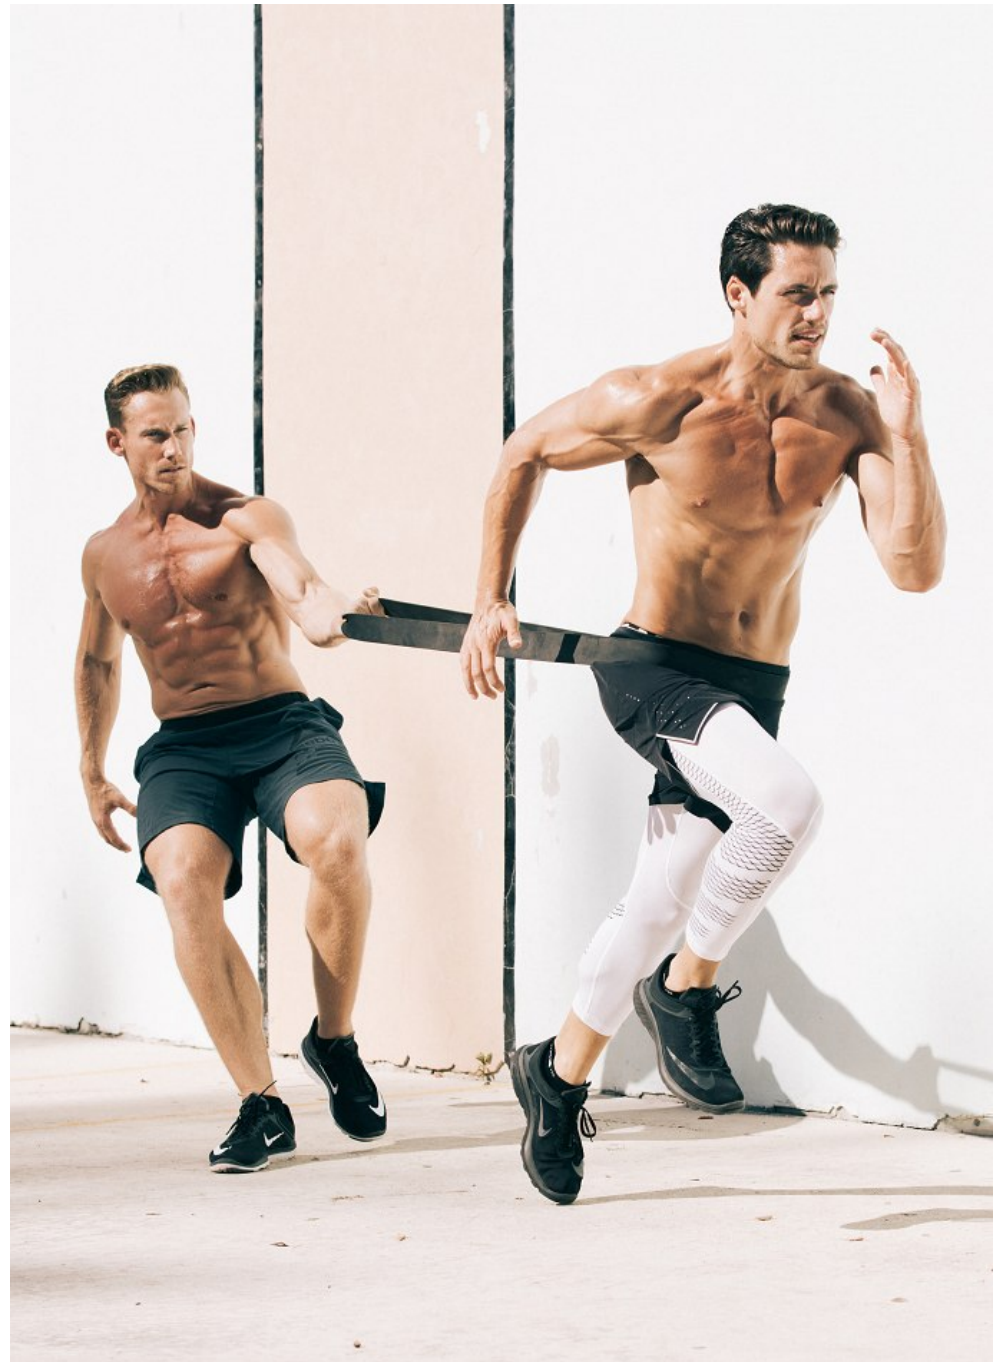

Karl Drexel Height 6'1" | 185cm Suit 40" | 101cm R Shirt 34" | 86cm Waist 32" | 81cm
Inseam 32" | 81cm Shoe 12 US | 46.5 EU Hair Brown Eyes Blue