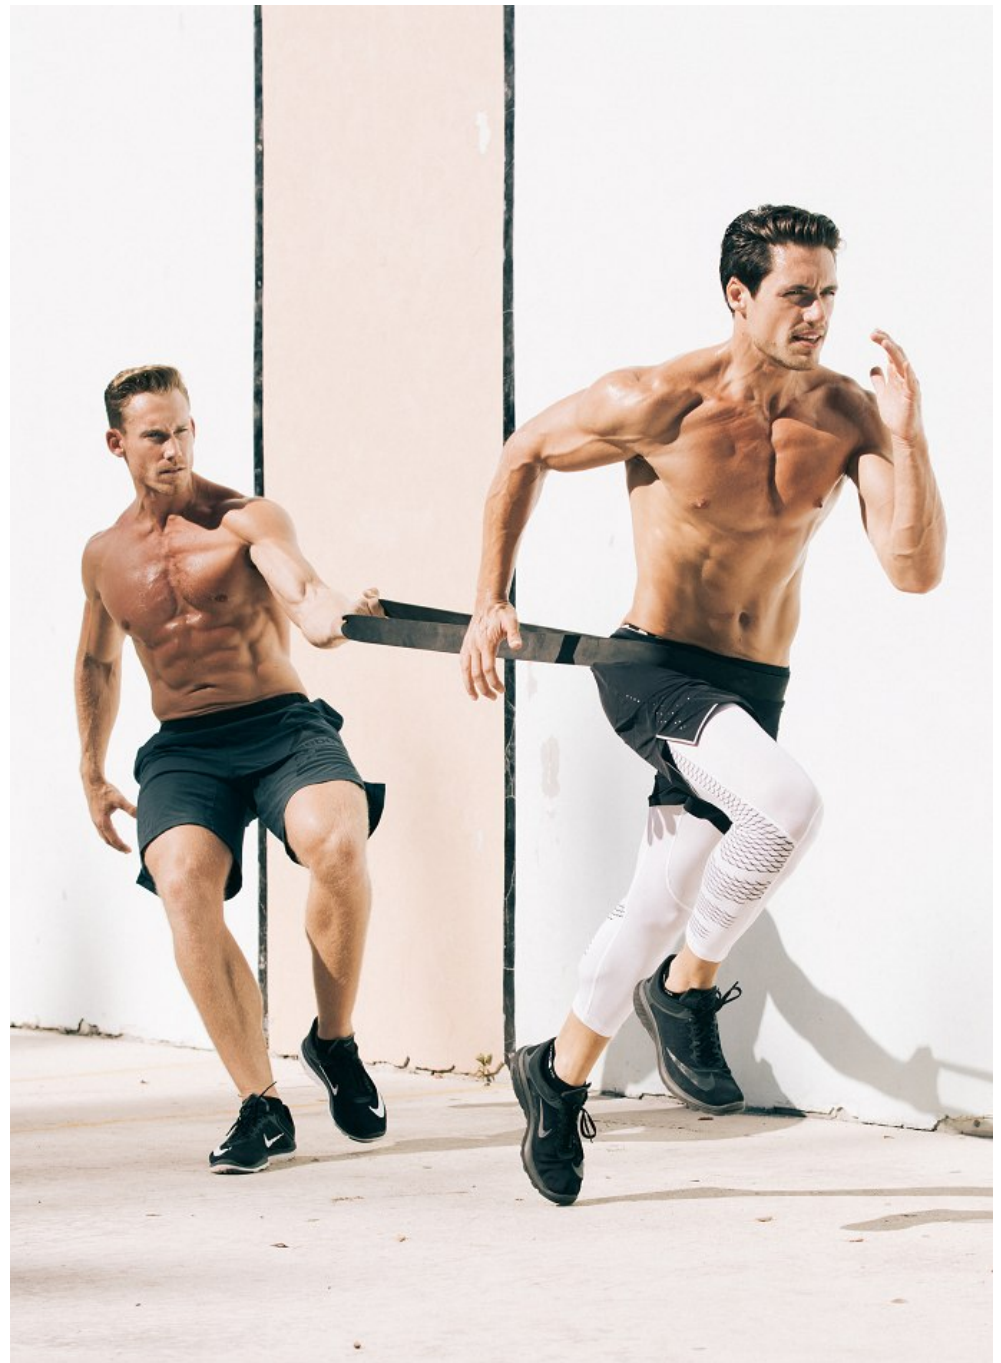

Karl Drexel Height 6'1" | 185cm Suit 40" | 101cm R Shirt 34" | 86cm Waist 32" | 81cm
Inseam 32" | 81cm Shoe 12 US | 46.5 EU Hair Brown Eyes Blue