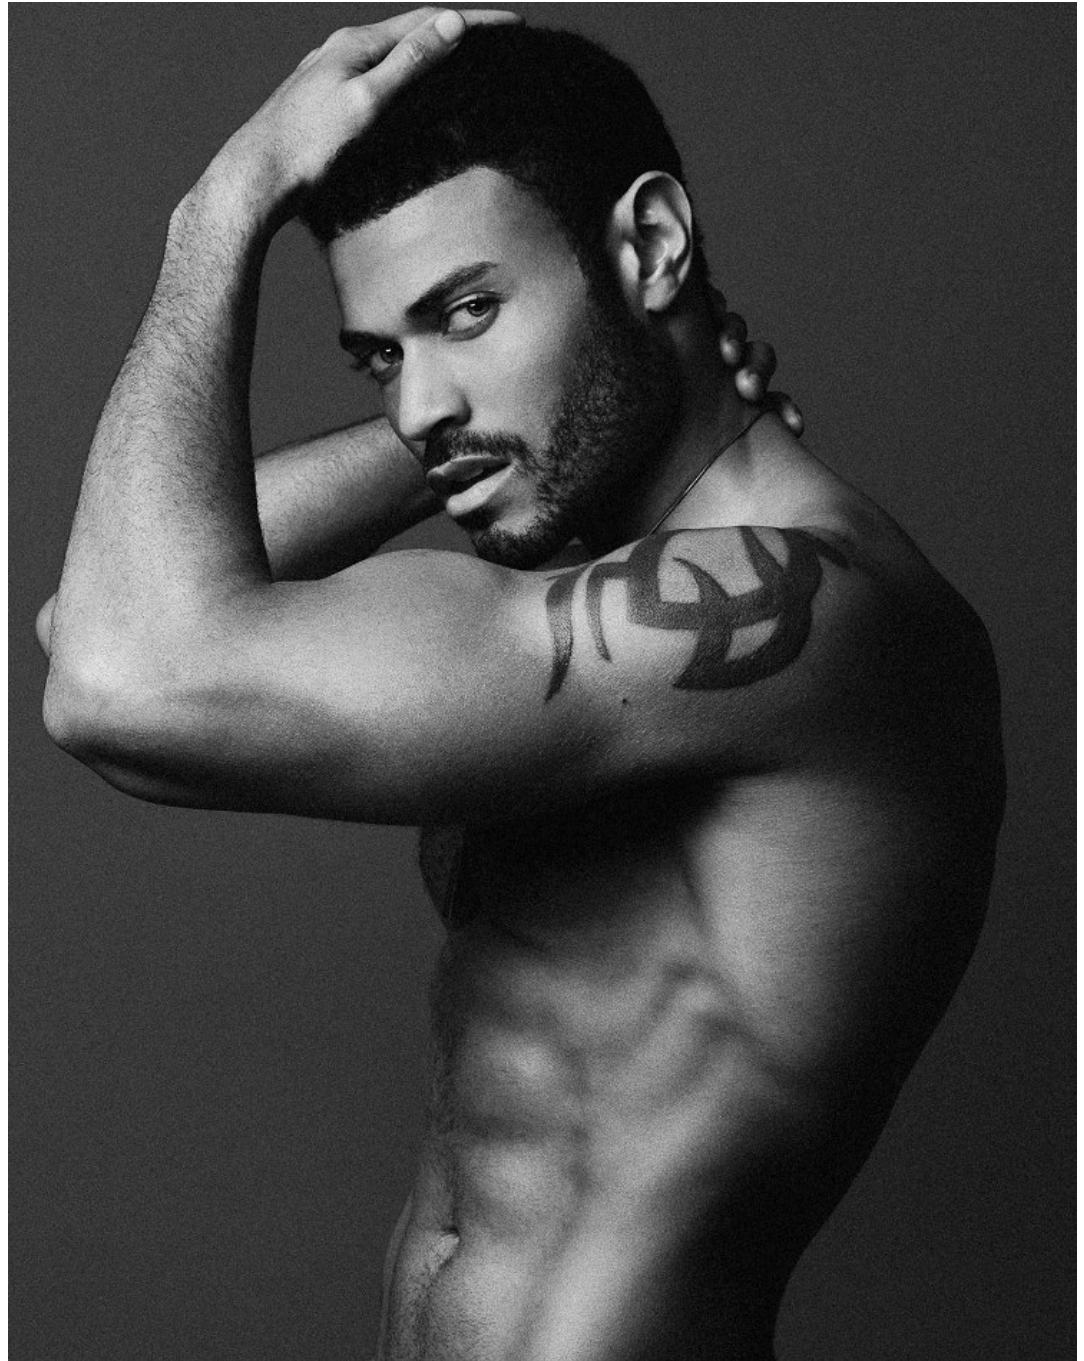

Brandon Williams Height 6'2" | 188cm Suit 40" | 101cm L Shirt 32" | 81cm Waist 32" | 81cm
Inseam 32" | 81cm Shoe 12 US | 46.5 EU Hair Black Eyes Hazel

Brandon Williams Height 6'2" | 188cm Suit 40" | 101cm L Shirt 32" | 81cm Waist 32" | 81cm
Inseam 32" | 81cm Shoe 12 US | 46.5 EU Hair Black Eyes Hazel