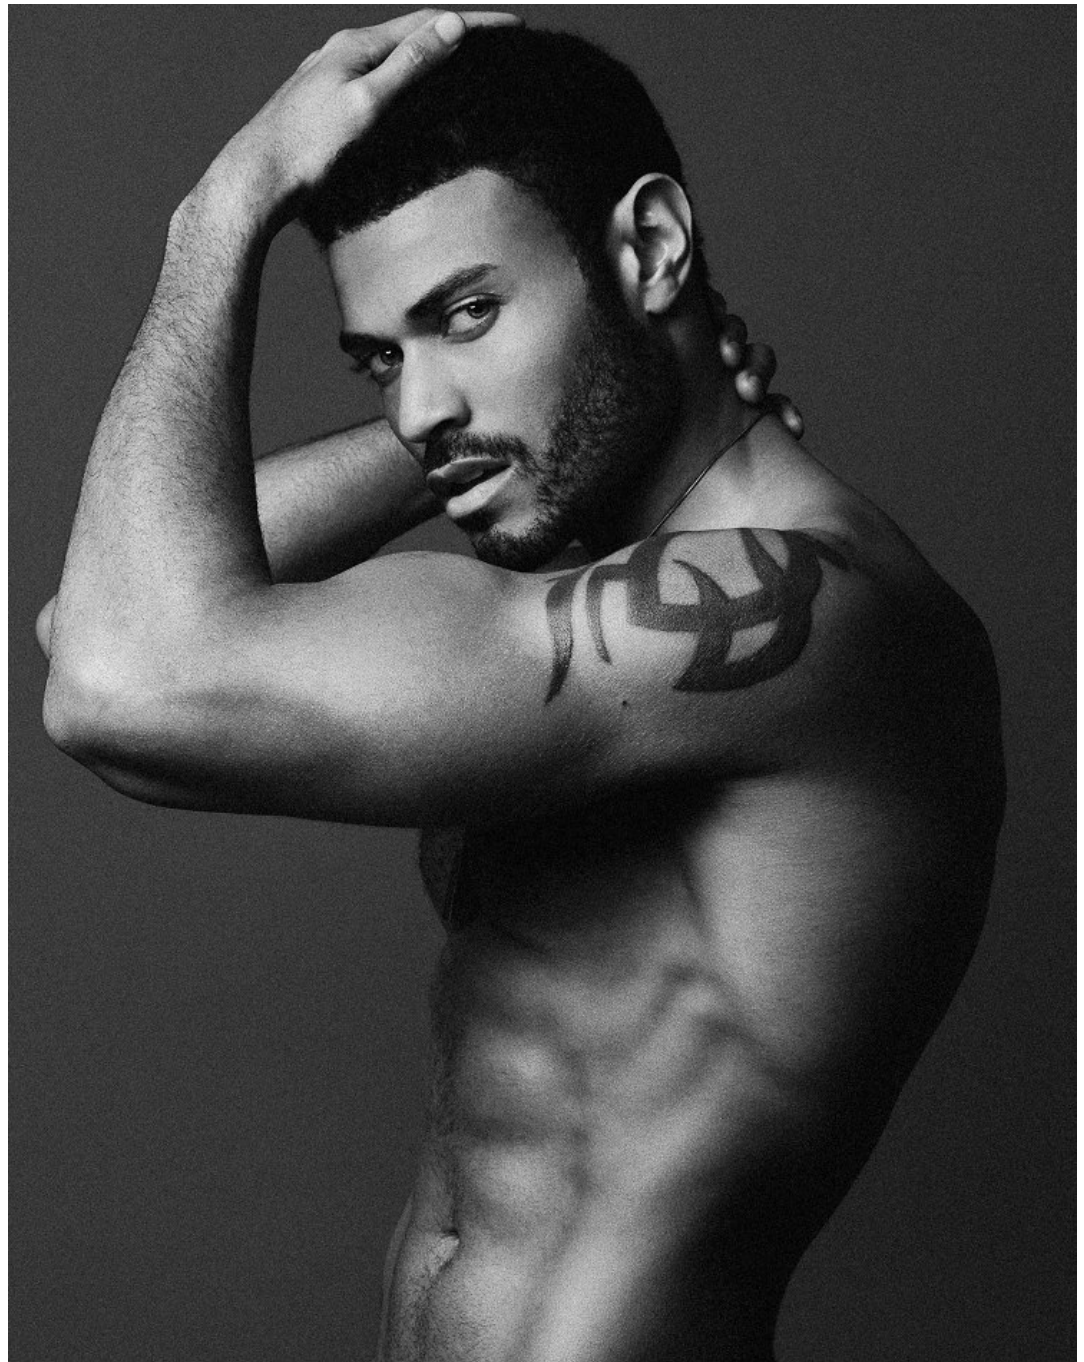

Brandon Williams Height 6'2" | 188cm Suit 40" | 101cm L Shirt 32" | 81cm Waist 32" | 81cm
Inseam 32" | 81cm Shoe 12 US | 46.5 EU Hair Black Eyes Hazel

Brandon Williams Height 6'2" | 188cm Suit 40" | 101cm L Shirt 32" | 81cm Waist 32" | 81cm
Inseam 32" | 81cm Shoe 12 US | 46.5 EU Hair Black Eyes Hazel