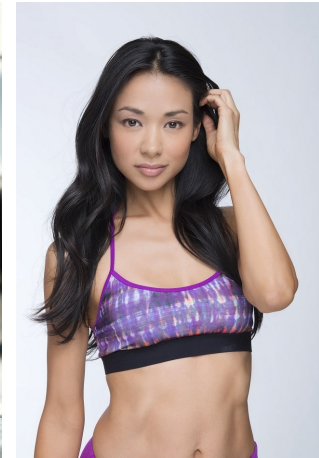

Brenda Lowe Height 5'7" | 170cm Bust 34" | 86cm Waist 25" | 63cm Hips 36" | 92cm
 Dress 2-4 US | 32-34 EU Shoe 8 US | 39 EU Hair Black Eyes Brown

Brenda Lowe Height 5'7" | 170cm Bust 34" | 86cm Waist 25" | 63cm Hips 36" | 92cm
Dress 2-4 US | 32-34 EU Shoe 8 US | 39 EU Hair Black Eyes Brown