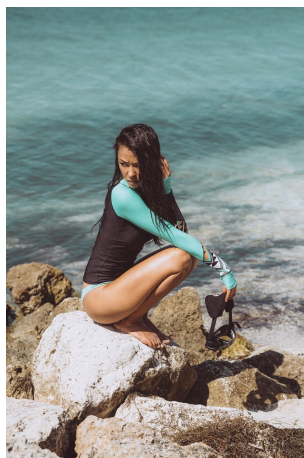

Brenda Lowe Height 5'7" | 170cm Bust 34" | 86cm Waist 25" | 63cm Hips 36" | 92cm
Dress 2-4 US | 32-34 EU Shoe 8 US | 39 EU Hair Black Eyes Brown

Brenda Lowe Height 5'7" | 170cm Bust 34" | 86cm Waist 25" | 63cm Hips 36" | 92cm
Dress 2-4 US | 32-34 EU Shoe 8 US | 39 EU Hair Black Eyes Brown