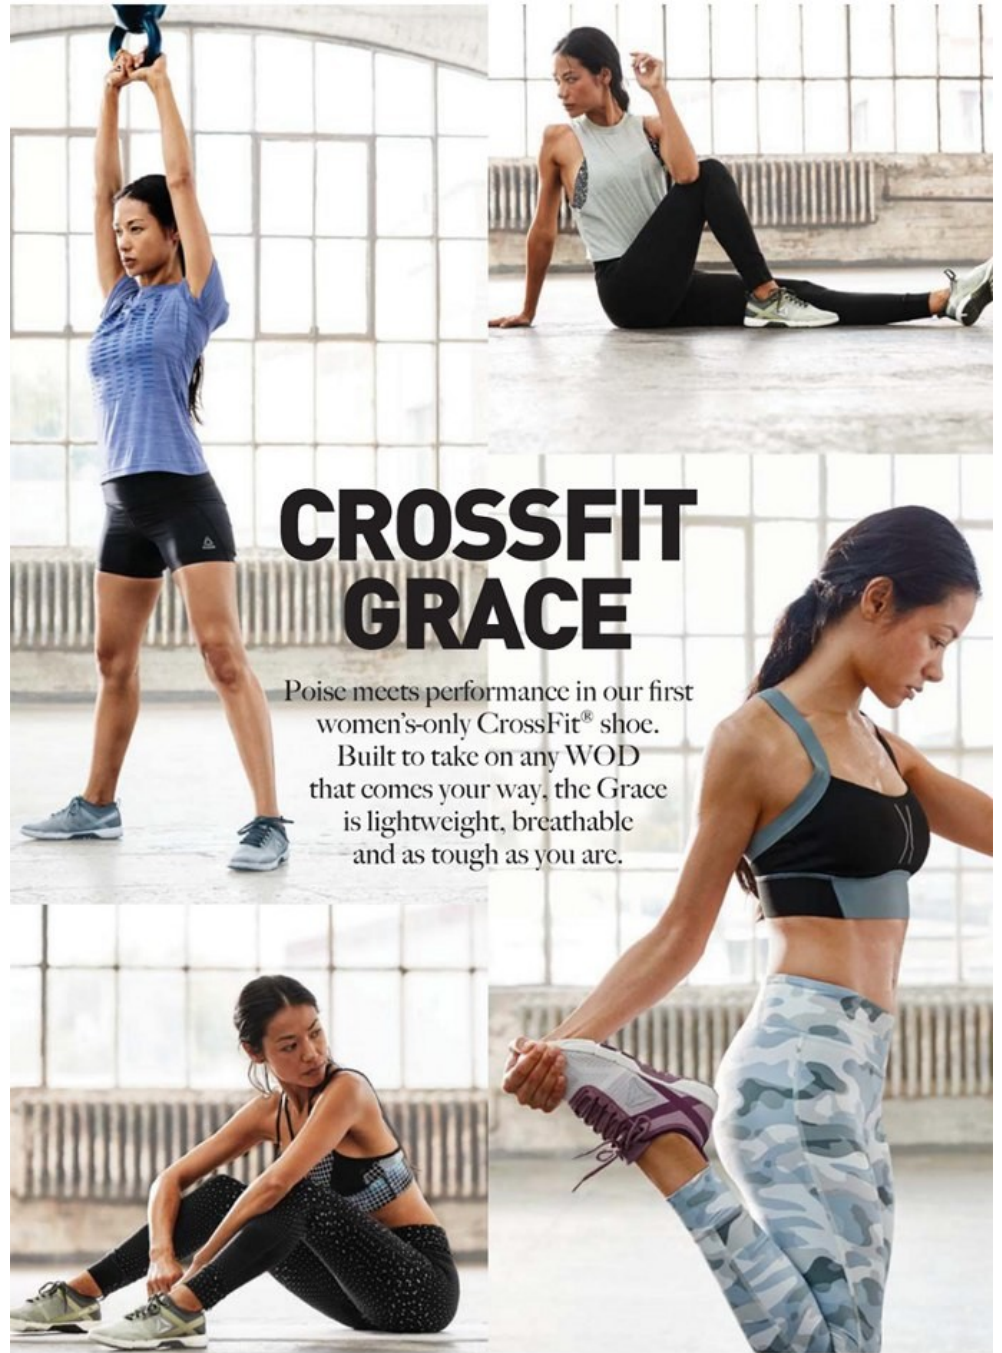

Brenda Lowe   Height 5'7" | 170cm   Bust 34" | 86cm   Waist 25" | 63cm   Hips 36" | 92cm  
Dress 2-4 US | 32-34 EU   Shoe 8 US | 39 EU   Hair Black   Eyes Brown

Brenda Lowe   Height 5'7" | 170cm   Bust 34" | 86cm   Waist 25" | 63cm   Hips 36" | 92cm  
Dress 2-4 US | 32-34 EU   Shoe 8 US | 39 EU   Hair Black   Eyes Brown

**CGM**  
CAROLINE GLEASON  
MANAGEMENT

Brenda Lowe    Height 5'7" | 170cm    Bust 34" | 86cm    Waist 25" | 63cm    Hips 36" | 92cm  
Dress 2-4 US | 32-34 EU    Shoe 8 US | 39 EU    Hair Black    Eyes Brown

**CGM**  
CAROLINE GLEASON  
MANAGEMENT

Brenda Lowe Height 5'7" | 170cm Bust 34" | 86cm Waist 25" | 63cm Hips 36" | 92cm  
Dress 2-4 US | 32-34 EU Shoe 8 US | 39 EU Hair Black Eyes Brown

Brenda Lowe Height 5'7" | 170cm Bust 34" | 86cm Waist 25" | 63cm Hips 36" | 92cm  
Dress 2-4 US | 32-34 EU Shoe 8 US | 39 EU Hair Black Eyes Brown