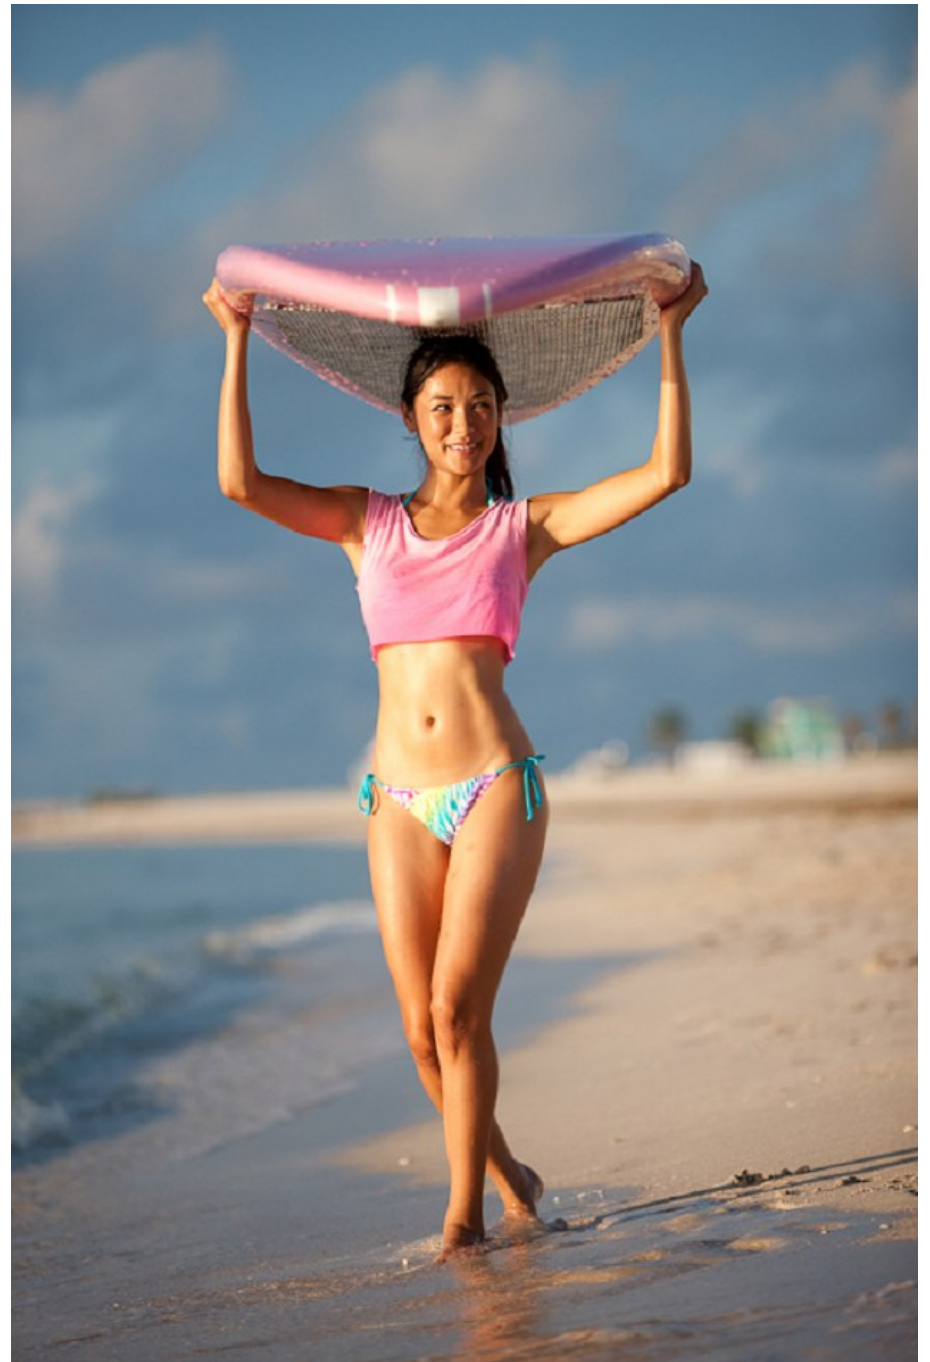

Brenda Lowe   Height 5'7" | 170cm   Bust 34" | 86cm   Waist 25" | 63cm   Hips 36" | 92cm
Dress 2-4 US | 32-34 EU   Shoe 8 US | 39 EU   Hair Black   Eyes Brown