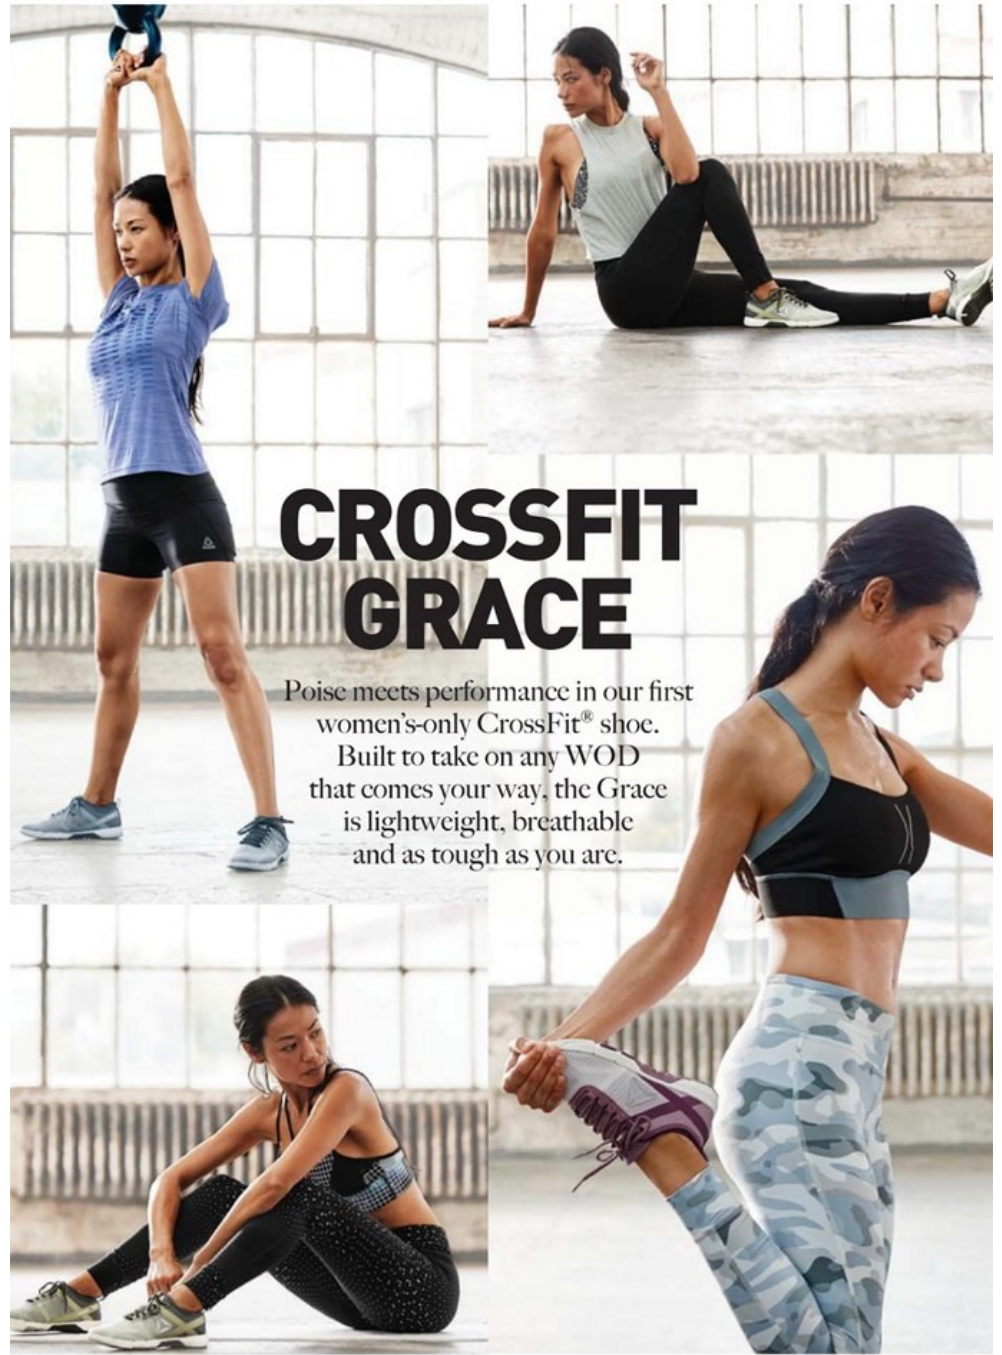

Brenda Lowe Height 5'7" | 170cm Bust 34" | 86cm Waist 25" | 63cm Hips 36" | 92cm
Dress 2-4 US | 32-34 EU Shoe 8 US | 39 EU Hair Black Eyes Brown

Brenda Lowe Height 5'7" | 170cm Bust 34" | 86cm Waist 25" | 63cm Hips 36" | 92cm
Dress 2-4 US | 32-34 EU Shoe 8 US | 39 EU Hair Black Eyes Brown

CGM
CAROLINE GLEASON
MANAGEMENT

Brenda Lowe Height 5'7" | 170cm Bust 34" | 86cm Waist 25" | 63cm Hips 36" | 92cm
Dress 2-4 US | 32-34 EU Shoe 8 US | 39 EU Hair Black Eyes Brown

Brenda Lowe Height 5'7" | 170cm Bust 34" | 86cm Waist 25" | 63cm Hips 36" | 92cm
Dress 2-4 US | 32-34 EU Shoe 8 US | 39 EU Hair Black Eyes Brown

Brenda Lowe Height 5'7" | 170cm Bust 34" | 86cm Waist 25" | 63cm Hips 36" | 92cm
Dress 2-4 US | 32-34 EU Shoe 8 US | 39 EU Hair Black Eyes Brown

CGM
CAROLINE GLEASON
MANAGEMENT

Brenda Lowe Height 5'7" | 170cm Bust 34" | 86cm Waist 25" | 63cm Hips 36" | 92cm
Dress 2-4 US | 32-34 EU Shoe 8 US | 39 EU Hair Black Eyes Brown

CGM
CAROLINE GLEASON
MANAGEMENT

Brenda Lowe Height 5'7" | 170cm Bust 34" | 86cm Waist 25" | 63cm Hips 36" | 92cm
Dress 2-4 US | 32-34 EU Shoe 8 US | 39 EU Hair Black Eyes Brown

CGM
CAROLINE GLEASON
MANAGEMENT