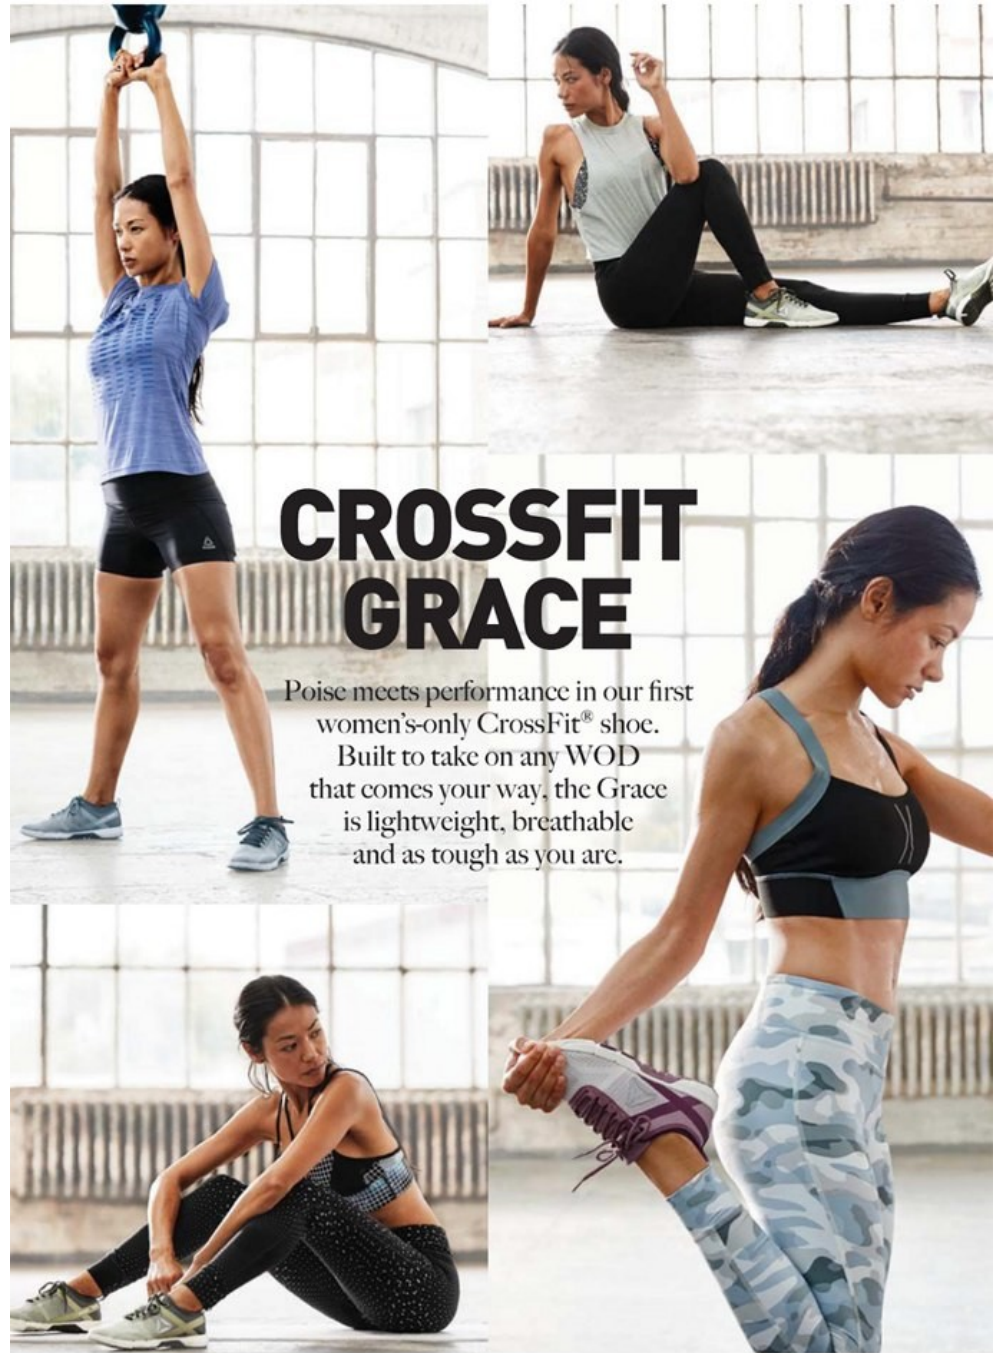

Brenda Lowe Height 5'7" | 170cm Bust 34" | 86cm Waist 25" | 63cm Hips 36" | 92cm
Dress 2-4 US | 32-34 EU Shoe 8 US | 39 EU Hair Black Eyes Brown

Brenda Lowe Height 5'7" | 170cm Bust 34" | 86cm Waist 25" | 63cm Hips 36" | 92cm
Dress 2-4 US | 32-34 EU Shoe 8 US | 39 EU Hair Black Eyes Brown

CGM
CAROLINE GLEASON
MANAGEMENT

Brenda Lowe Height 5'7" | 170cm Bust 34" | 86cm Waist 25" | 63cm Hips 36" | 92cm
Dress 2-4 US | 32-34 EU Shoe 8 US | 39 EU Hair Black Eyes Brown

Brenda Lowe Height 5'7" | 170cm Bust 34" | 86cm Waist 25" | 63cm Hips 36" | 92cm
Dress 2-4 US | 32-34 EU Shoe 8 US | 39 EU Hair Black Eyes Brown

Brenda Lowe Height 5'7" | 170cm Bust 34" | 86cm Waist 25" | 63cm Hips 36" | 92cm
Dress 2-4 US | 32-34 EU Shoe 8 US | 39 EU Hair Black Eyes Brown

CGM
CAROLINE GLEASON
MANAGEMENT

Brenda Lowe Height 5'7" | 170cm Bust 34" | 86cm Waist 25" | 63cm Hips 36" | 92cm
Dress 2-4 US | 32-34 EU Shoe 8 US | 39 EU Hair Black Eyes Brown