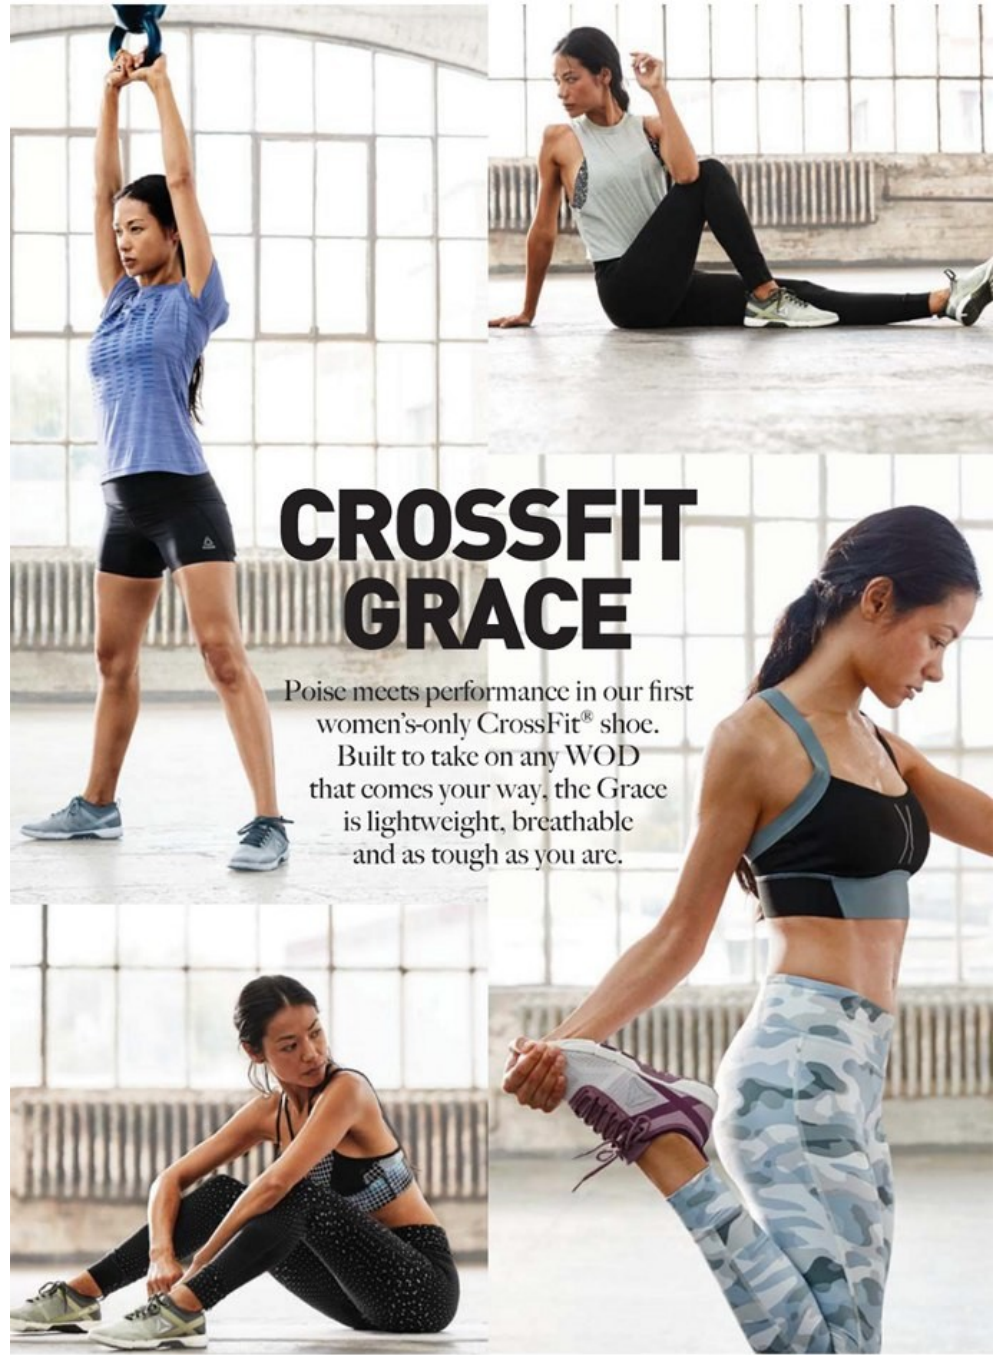

Brenda Lowe    Height 5'7" | 170cm    Bust 34" | 86cm    Waist 25" | 63cm    Hips 36" | 92cm  
Dress 2-4 US | 32-34 EU    Shoe 8 US | 39 EU    Hair Black    Eyes Brown

Brenda Lowe    Height 5'7" | 170cm    Bust 34" | 86cm    Waist 25" | 63cm    Hips 36" | 92cm  
Dress 2-4 US | 32-34 EU    Shoe 8 US | 39 EU    Hair Black    Eyes Brown

**CGM**  
CAROLINE GLEASON  
MANAGEMENT

Brenda Lowe    Height 5'7" | 170cm    Bust 34" | 86cm    Waist 25" | 63cm    Hips 36" | 92cm  
Dress 2-4 US | 32-34 EU    Shoe 8 US | 39 EU    Hair Black    Eyes Brown

**CGM**  
CAROLINE GLEASON  
MANAGEMENT

Brenda Lowe Height 5'7" | 170cm Bust 34" | 86cm Waist 25" | 63cm Hips 36" | 92cm  
Dress 2-4 US | 32-34 EU Shoe 8 US | 39 EU Hair Black Eyes Brown

Brenda Lowe Height 5'7" | 170cm Bust 34" | 86cm Waist 25" | 63cm Hips 36" | 92cm  
Dress 2-4 US | 32-34 EU Shoe 8 US | 39 EU Hair Black Eyes Brown