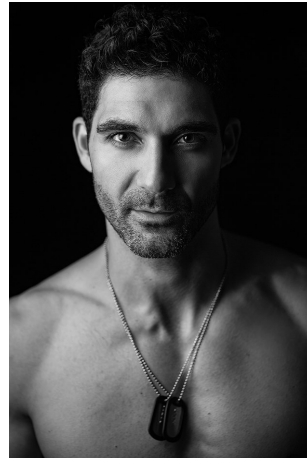

George Sandalakis Height 6'1.5" | 186cm Suit 40" | 101cm R Shirt 34" | 86cm Waist 32" | 81cm
Inseam 32" | 81cm Shoe 13 US | 48 EU Hair Black Eyes Hazel

George Sandalakis Height 6'1.5" | 186cm Suit 40" | 101cm R Shirt 34" | 86cm Waist 32" | 81cm
Inseam 32" | 81cm Shoe 13 US | 48 EU Hair Black Eyes Hazel

George Sandalakis Height 6'1.5" | 186cm Suit 40" | 101cm R Shirt 34" | 86cm Waist 32" | 81cm
Inseam 32" | 81cm Shoe 13 US | 48 EU Hair Black Eyes Hazel