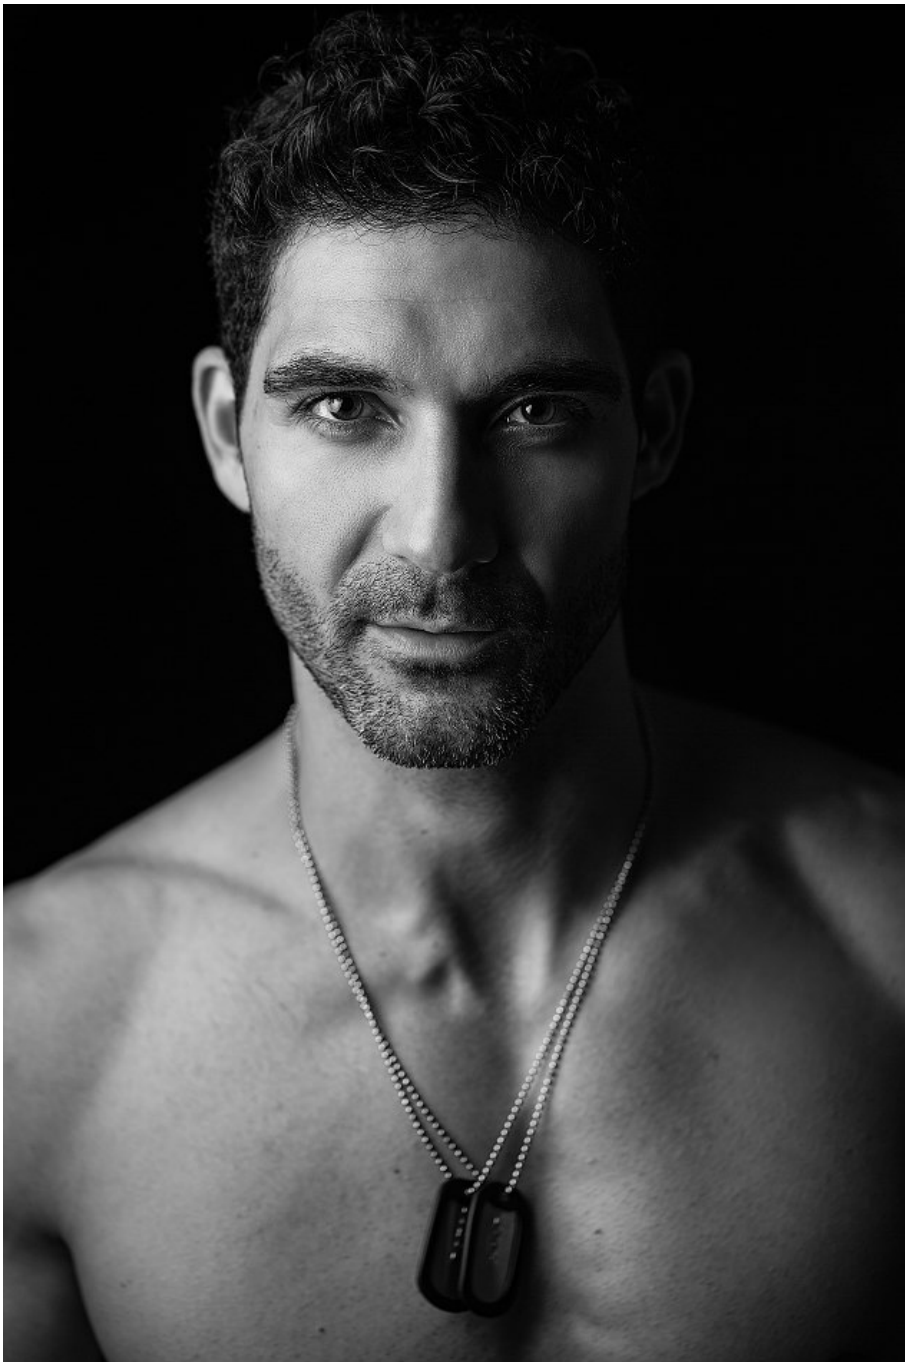

George Sandalakis Height 6'1.5" | 186cm Suit 40" | 101cm R Shirt 34" | 86cm Waist 32" | 81cm
Inseam 32" | 81cm Shoe 13 US | 48 EU Hair Black Eyes Hazel