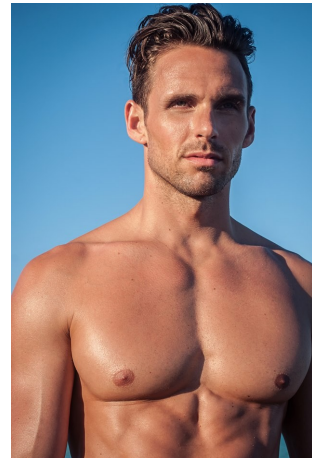

Charlz Chalmers Height 5'11" | 180cm Suit 40" | 101cm R Shirt 34" | 86cm Waist 32" | 81cm
 Inseam 31" | 79cm Shoe 11 US | 45 EU Hair Brown Eyes Green

Charlz Chalmers Height 5'11" | 180cm Suit 40" | 101cm R Shirt 34" | 86cm Waist 32" | 81cm
Inseam 31" | 79cm Shoe 11 US | 45 EU Hair Brown Eyes Green

Charlz Chalmers Height 5'11" | 180cm Suit 40" | 101cm R Shirt 34" | 86cm Waist 32" | 81cm
Inseam 31" | 79cm Shoe 11 US | 45 EU Hair Brown Eyes Green