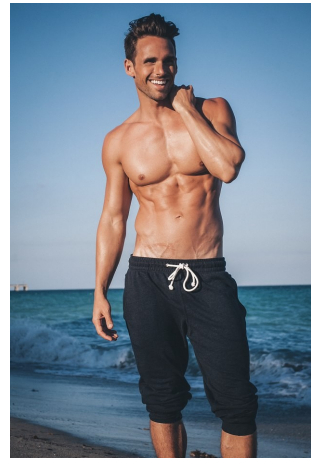

Charlz Chalmers Height 5'11" | 180cm Suit 40" | 101cm R Shirt 34" | 86cm Waist 32" | 81cm
Inseam 31" | 79cm Shoe 11 US | 45 EU Hair Brown Eyes Green

Charlz Chalmers Height 5'11" | 180cm Suit 40" | 101cm R Shirt 34" | 86cm Waist 32" | 81cm
Inseam 31" | 79cm Shoe 11 US | 45 EU Hair Brown Eyes Green

Charlz Chalmers Height 5'11" | 180cm Suit 40" | 101cm R Shirt 34" | 86cm Waist 32" | 81cm
Inseam 31" | 79cm Shoe 11 US | 45 EU Hair Brown Eyes Green