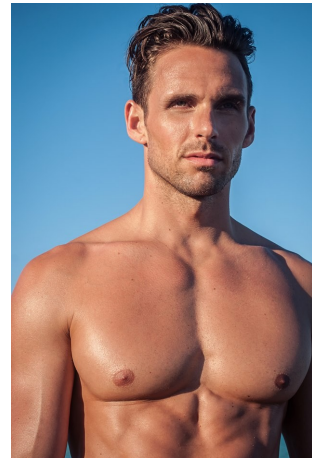

Charlz Chalmers Height 5'11" | 180cm Suit 40" | 101cm R Shirt 34" | 86cm Waist 32" | 81cm
Inseam 31" | 79cm Shoe 11 US | 45 EU Hair Brown Eyes Green

Charlz Chalmers Height 5'11" | 180cm Suit 40" | 101cm R Shirt 34" | 86cm Waist 32" | 81cm
Inseam 31" | 79cm Shoe 11 US | 45 EU Hair Brown Eyes Green

Charlz Chalmers Height 5'11" | 180cm Suit 40" | 101cm R Shirt 34" | 86cm Waist 32" | 81cm
Inseam 31" | 79cm Shoe 11 US | 45 EU Hair Brown Eyes Green