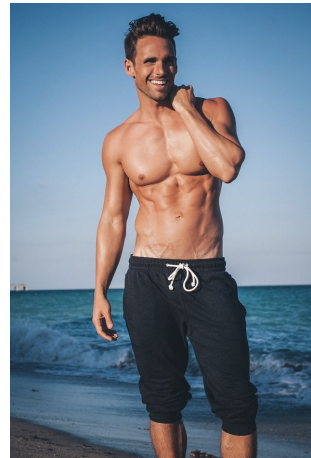

Charlz Chalmers Height 5'11" | 180cm Suit 40" | 101cm R Shirt 34" | 86cm Waist 32" | 81cm
 Inseam 31" | 79cm Shoe 11 US | 45 EU Hair Brown Eyes Green

Charlz Chalmers Height 5'11" | 180cm Suit 40" | 101cm R Shirt 34" | 86cm Waist 32" | 81cm
Inseam 31" | 79cm Shoe 11 US | 45 EU Hair Brown Eyes Green

Charlz Chalmers Height 5'11" | 180cm Suit 40" | 101cm R Shirt 34" | 86cm Waist 32" | 81cm
Inseam 31" | 79cm Shoe 11 US | 45 EU Hair Brown Eyes Green