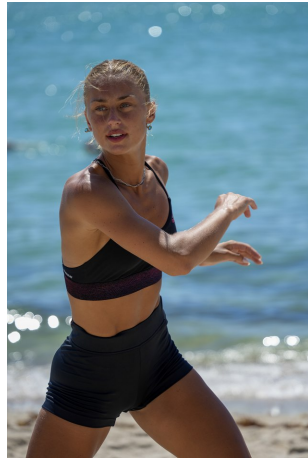

Olivia Elliott Height 5'9" | 175cm Bust 34" | 86cm Waist 26" | 66cm Hips 34" | 86cm
Dress 2-4 US | 32-34 EU Shoe 10 US | 41 EU Hair Blonde Eyes Green | Blue

Olivia Elliott Height 5'9" | 175cm Bust 34" | 86cm Waist 26" | 66cm Hips 34" | 86cm
Dress 2-4 US | 32-34 EU Shoe 10 US | 41 EU Hair Blonde Eyes Green | Blue