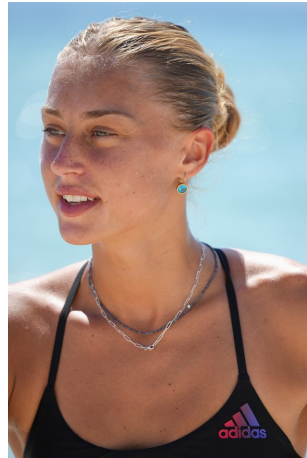

Olivia Elliott Height 5'9" | 175cm Bust 34" | 86cm Waist 26" | 66cm Hips 34" | 86cm
Dress 2-4 US | 32-34 EU Shoe 10 US | 41 EU Hair Blonde Eyes Green | Blue

CGM
CAROLINE GLEASON
MANAGEMENT

Olivia Elliott Height 5'9" | 175cm Bust 34" | 86cm Waist 26" | 66cm Hips 34" | 86cm
Dress 2-4 US | 32-34 EU Shoe 10 US | 41 EU Hair Blonde Eyes Green | Blue