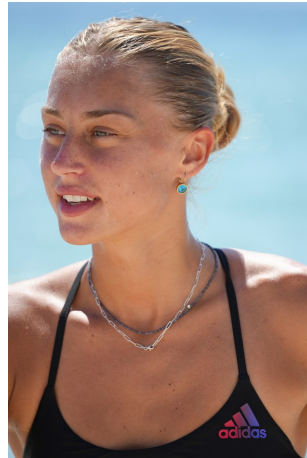

Olivia Elliott Height 5'9" | 175cm Bust 34" | 86cm Waist 26" | 66cm Hips 34" | 86cm
Dress 2-4 US | 32-34 EU Shoe 10 US | 41 EU Hair Blonde Eyes Green | Blue

Olivia Elliott Height 5'9" | 175cm Bust 34" | 86cm Waist 26" | 66cm Hips 34" | 86cm
Dress 2-4 US | 32-34 EU Shoe 10 US | 41 EU Hair Blonde Eyes Green | Blue