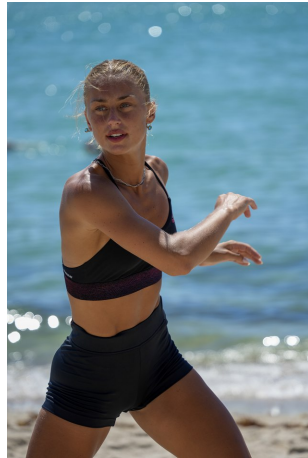

Olivia Elliott Height 5'9" | 175cm Bust 34" | 86cm Waist 26" | 66cm Hips 34" | 86cm
Dress 2-4 US | 32-34 EU Shoe 10 US | 41 EU Hair Blonde Eyes Green | Blue

CGM
CAROLINE GLEASON
MANAGEMENT

Olivia Elliott Height 5'9" | 175cm Bust 34" | 86cm Waist 26" | 66cm Hips 34" | 86cm
Dress 2-4 US | 32-34 EU Shoe 10 US | 41 EU Hair Blonde Eyes Green | Blue