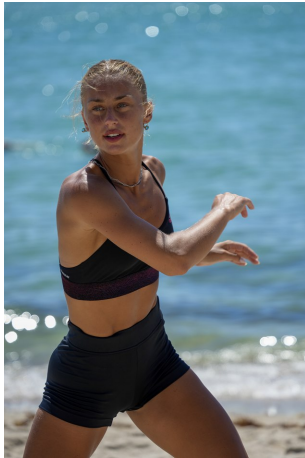

Olivia Elliott Height 5'9" | 175cm Bust 34" | 86cm Waist 26" | 66cm Hips 34" | 86cm  
Dress 2-4 US | 32-34 EU Shoe 10 US | 41 EU Hair Blonde Eyes Green | Blue

Olivia Elliott Height 5'9" | 175cm Bust 34" | 86cm Waist 26" | 66cm Hips 34" | 86cm  
Dress 2-4 US | 32-34 EU Shoe 10 US | 41 EU Hair Blonde Eyes Green | Blue