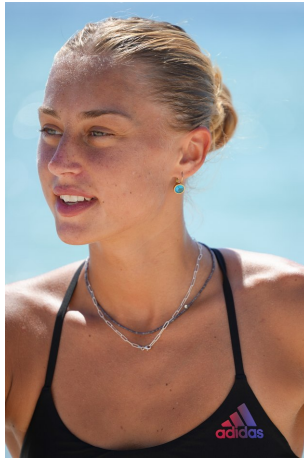

Olivia Elliott Height 5'9" | 175cm Bust 34" | 86cm Waist 26" | 66cm Hips 34" | 86cm  
Dress 2-4 US | 32-34 EU Shoe 10 US | 41 EU Hair Blonde Eyes Green | Blue

Olivia Elliott Height 5'9" | 175cm Bust 34" | 86cm Waist 26" | 66cm Hips 34" | 86cm  
Dress 2-4 US | 32-34 EU Shoe 10 US | 41 EU Hair Blonde Eyes Green | Blue