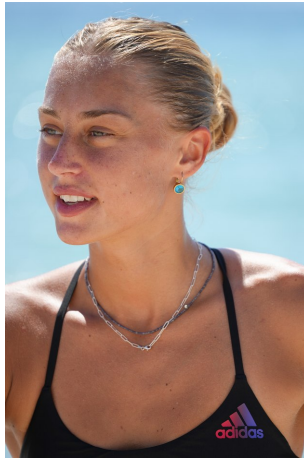

Olivia Elliott Height 5'9" | 175cm Bust 34" | 86cm Waist 26" | 66cm Hips 34" | 86cm
Dress 2-4 US | 32-34 EU Shoe 10 US | 41 EU Hair Blonde Eyes Green | Blue

Olivia Elliott Height 5'9" | 175cm Bust 34" | 86cm Waist 26" | 66cm Hips 34" | 86cm
Dress 2-4 US | 32-34 EU Shoe 10 US | 41 EU Hair Blonde Eyes Green | Blue