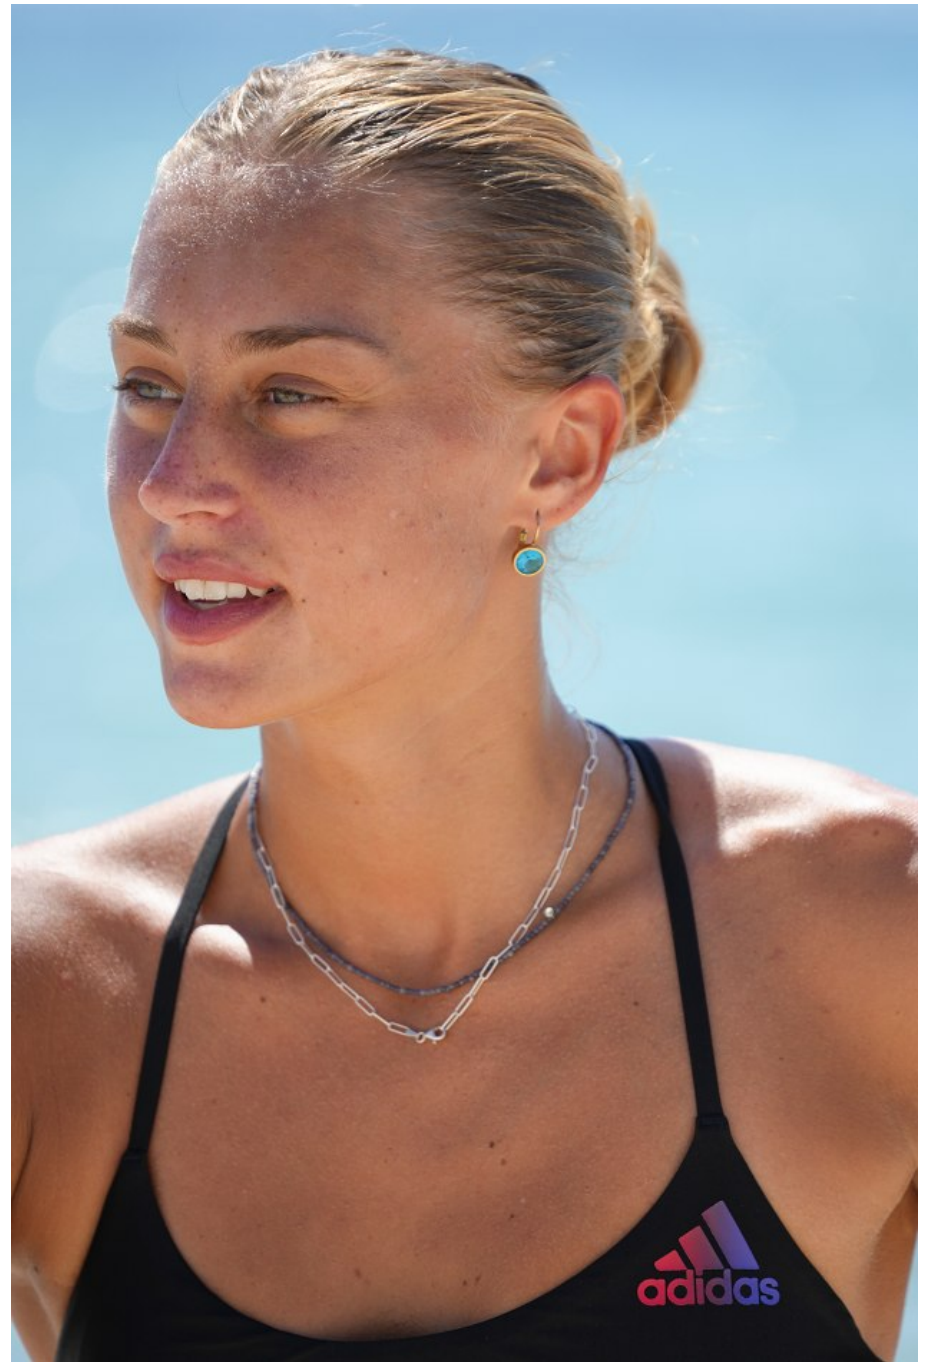

Olivia Elliott Height 5'9" | 175cm Bust 34" | 86cm Waist 26" | 66cm Hips 34" | 86cm
Dress 2-4 US | 32-34 EU Shoe 10 US | 41 EU Hair Blonde Eyes Green | Blue

Olivia Elliott Height 5'9" | 175cm Bust 34" | 86cm Waist 26" | 66cm Hips 34" | 86cm
Dress 2-4 US | 32-34 EU Shoe 10 US | 41 EU Hair Blonde Eyes Green | Blue

Olivia Elliott Height 5'9" | 175cm Bust 34" | 86cm Waist 26" | 66cm Hips 34" | 86cm
Dress 2-4 US | 32-34 EU Shoe 10 US | 41 EU Hair Blonde Eyes Green | Blue

CGM
CAROLINE GLEASON
MANAGEMENT

Olivia Elliott Height 5'9" | 175cm Bust 34" | 86cm Waist 26" | 66cm Hips 34" | 86cm
Dress 2-4 US | 32-34 EU Shoe 10 US | 41 EU Hair Blonde Eyes Green | Blue