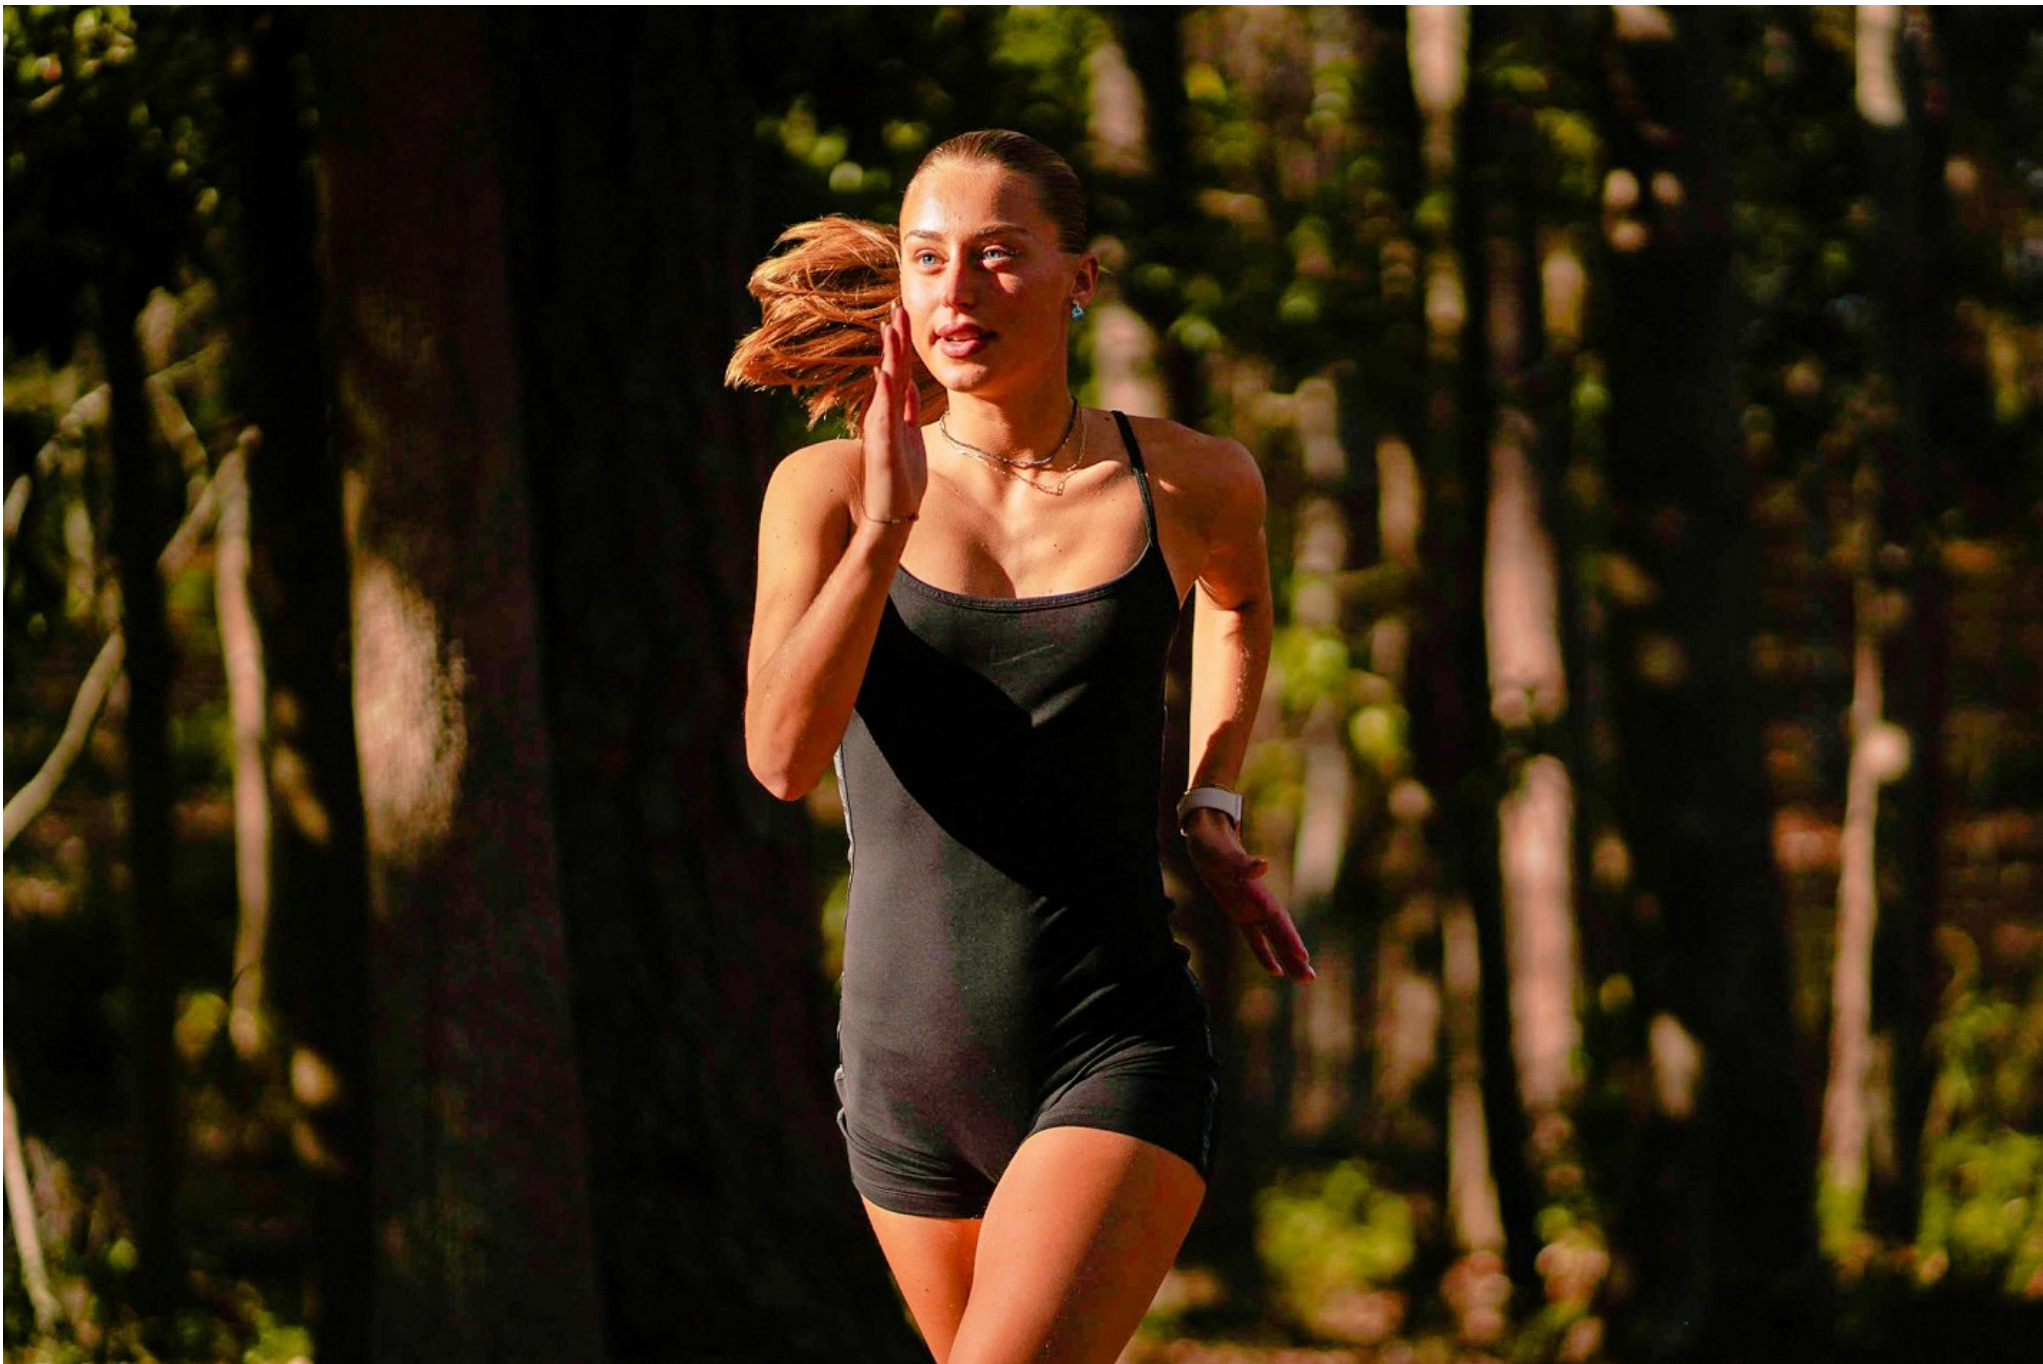

Olivia Elliott   Height 5'9" | 175cm   Bust 34" | 86cm   Waist 26" | 66cm   Hips 34" | 86cm  
Dress 2-4 US | 32-34 EU   Shoe 10 US | 41 EU   Hair Blonde   Eyes Green | Blue

Olivia Elliott Height 5'9" | 175cm Bust 34" | 86cm Waist 26" | 66cm Hips 34" | 86cm  
Dress 2-4 US | 32-34 EU Shoe 10 US | 41 EU Hair Blonde Eyes Green | Blue