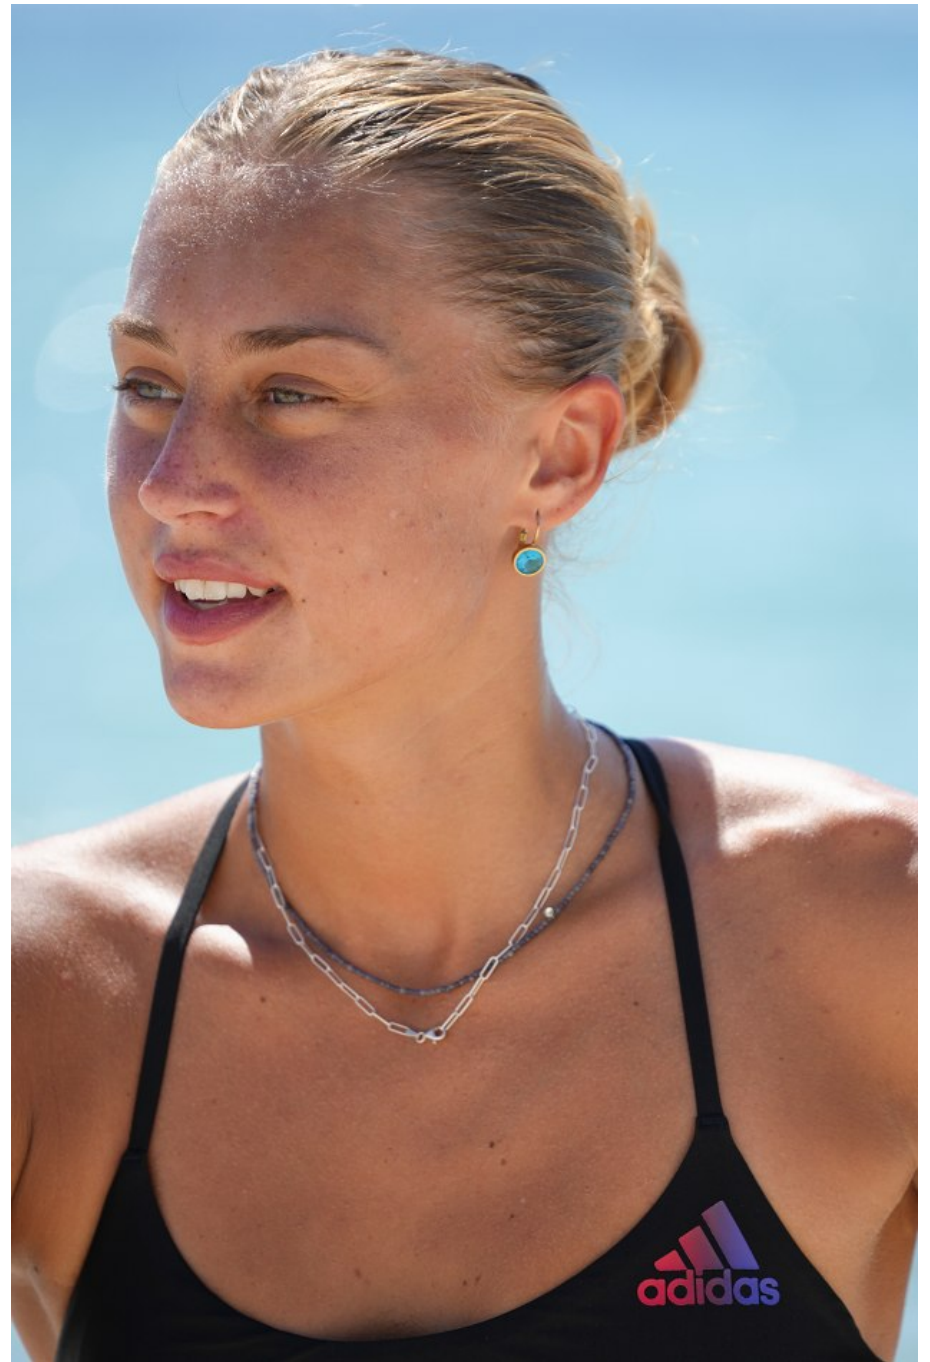

Olivia Elliott   Height 5'9" | 175cm   Bust 34" | 86cm   Waist 26" | 66cm   Hips 34" | 86cm  
Dress 2-4 US | 32-34 EU   Shoe 10 US | 41 EU   Hair Blonde   Eyes Green | Blue

Olivia Elliott Height 5'9" | 175cm Bust 34" | 86cm Waist 26" | 66cm Hips 34" | 86cm  
Dress 2-4 US | 32-34 EU Shoe 10 US | 41 EU Hair Blonde Eyes Green | Blue