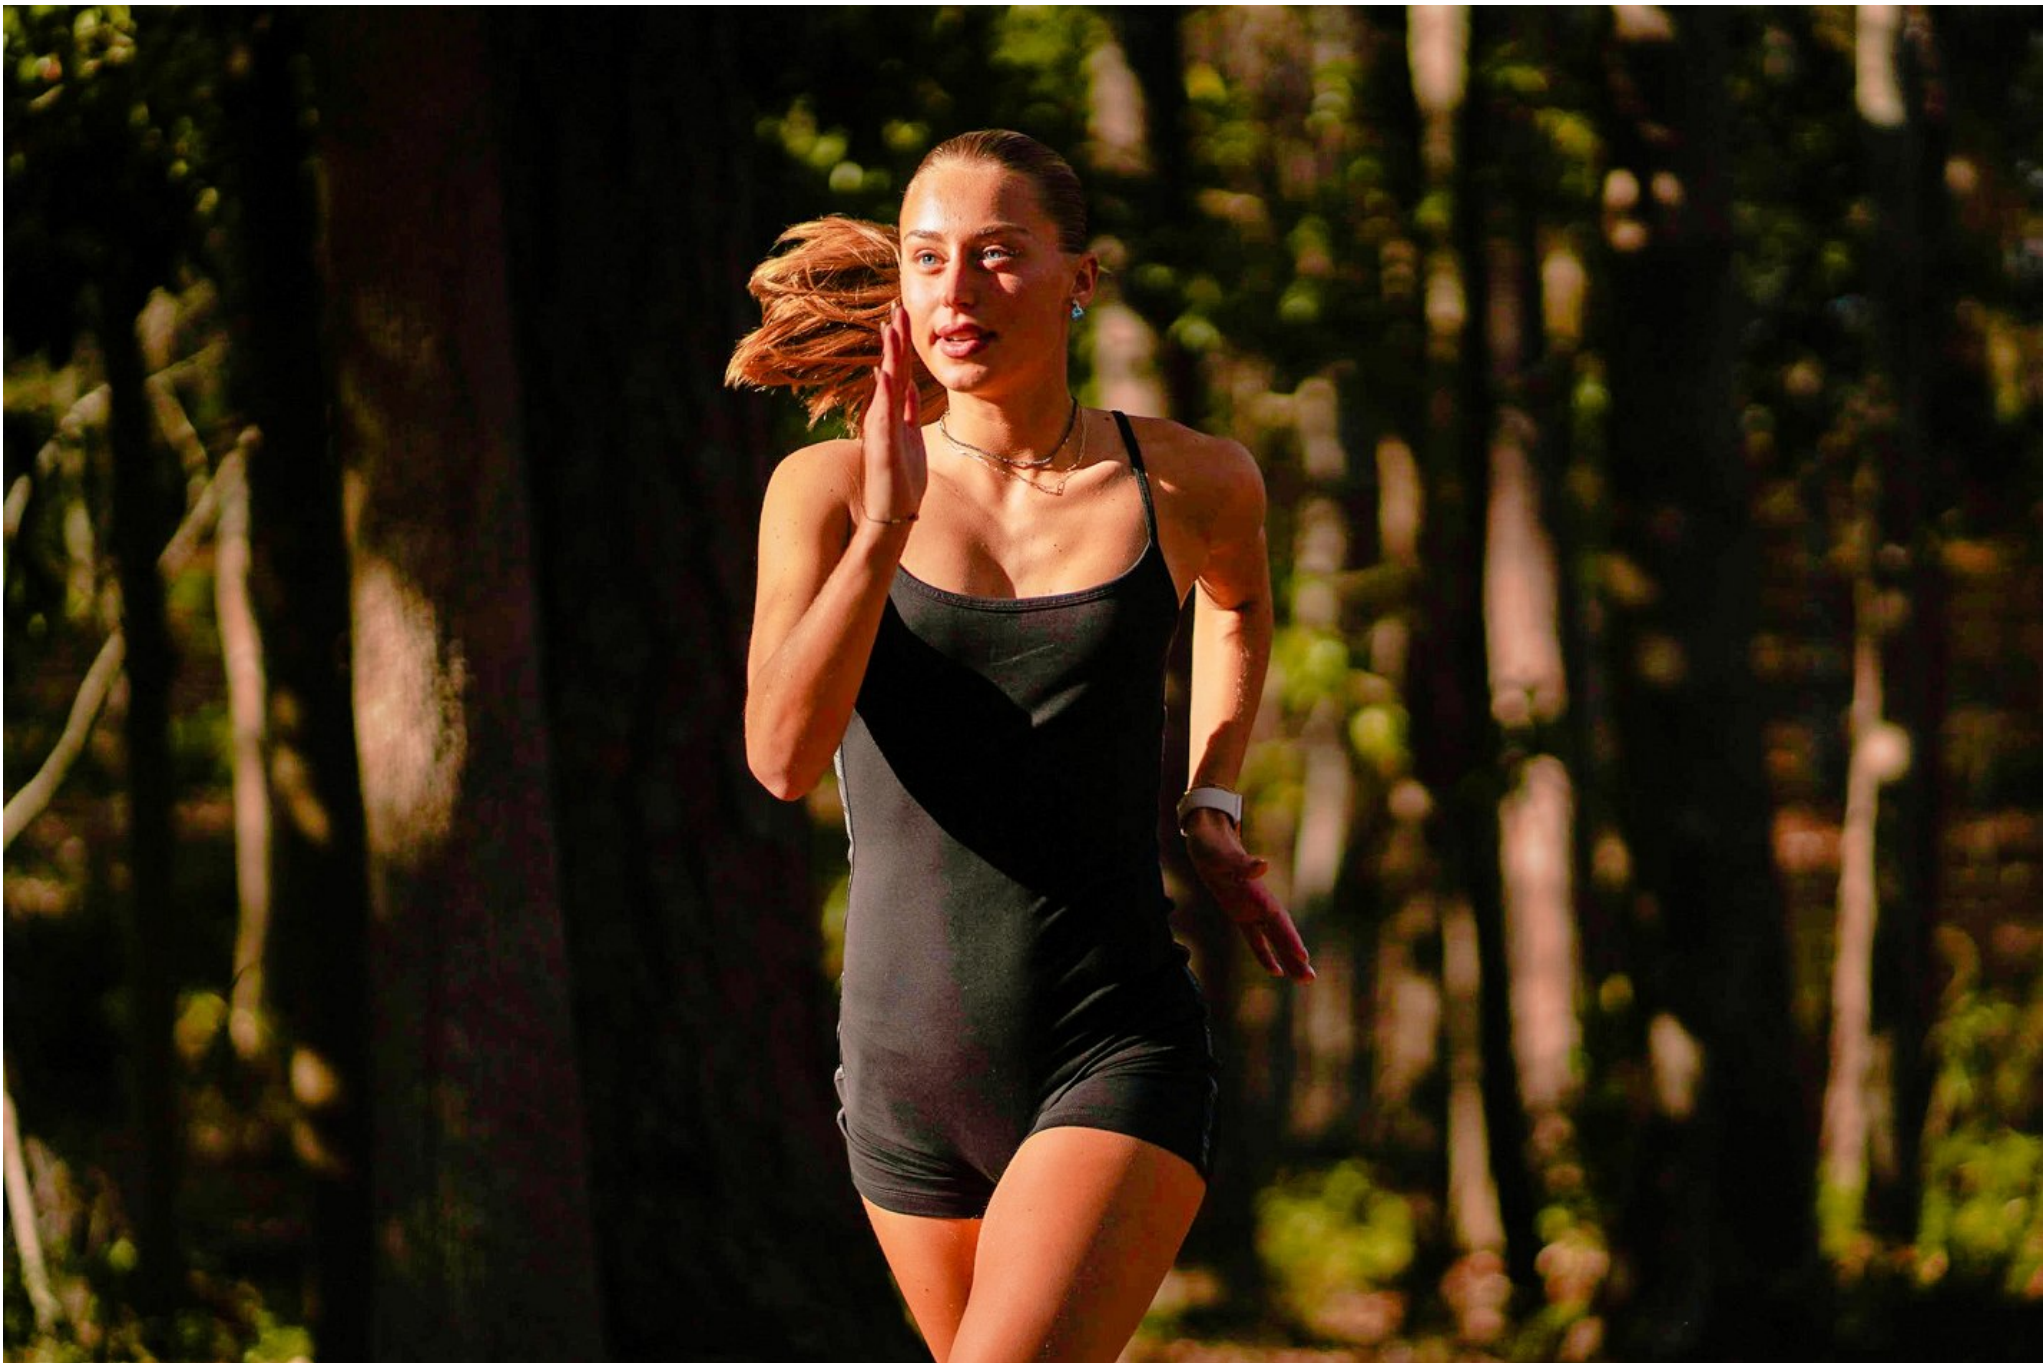

Olivia Elliott Height 5'9" | 175cm Bust 34" | 86cm Waist 26" | 66cm Hips 34" | 86cm
Dress 2-4 US | 32-34 EU Shoe 10 US | 41 EU Hair Blonde Eyes Green | Blue

Olivia Elliott Height 5'9" | 175cm Bust 34" | 86cm Waist 26" | 66cm Hips 34" | 86cm
Dress 2-4 US | 32-34 EU Shoe 10 US | 41 EU Hair Blonde Eyes Green | Blue