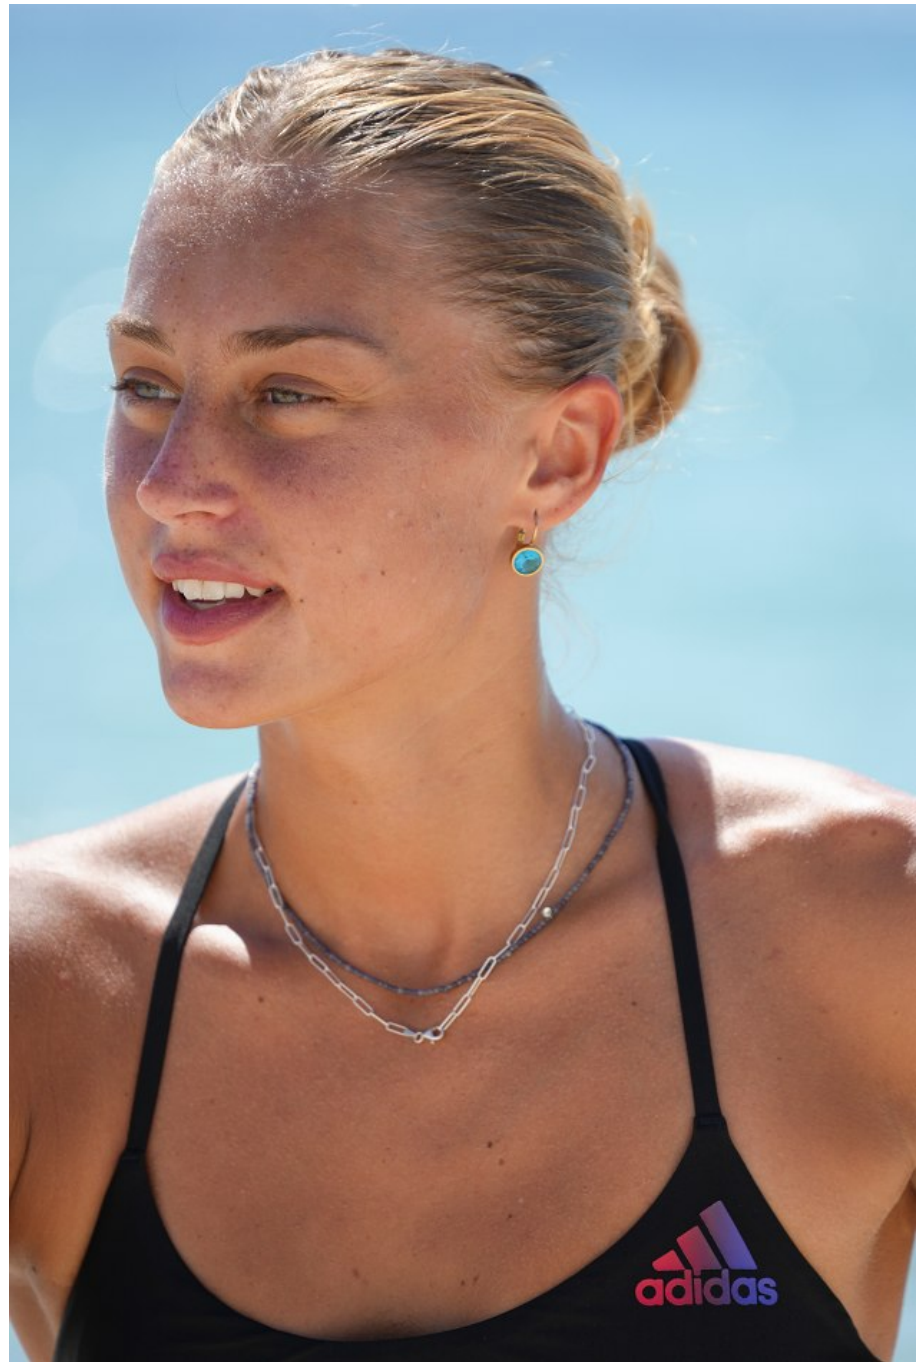

Olivia Elliott Height 5'9" | 175cm Bust 34" | 86cm Waist 26" | 66cm Hips 34" | 86cm  
Dress 2-4 US | 32-34 EU Shoe 10 US | 41 EU Hair Blonde Eyes Green | Blue

Olivia Elliott Height 5'9" | 175cm Bust 34" | 86cm Waist 26" | 66cm Hips 34" | 86cm  
Dress 2-4 US | 32-34 EU Shoe 10 US | 41 EU Hair Blonde Eyes Green | Blue

Olivia Elliott Height 5'9" | 175cm Bust 34" | 86cm Waist 26" | 66cm Hips 34" | 86cm  
Dress 2-4 US | 32-34 EU Shoe 10 US | 41 EU Hair Blonde Eyes Green | Blue

**CGM**  
CAROLINE GLEASON  
MANAGEMENT

Olivia Elliott Height 5'9" | 175cm Bust 34" | 86cm Waist 26" | 66cm Hips 34" | 86cm  
Dress 2-4 US | 32-34 EU Shoe 10 US | 41 EU Hair Blonde Eyes Green | Blue