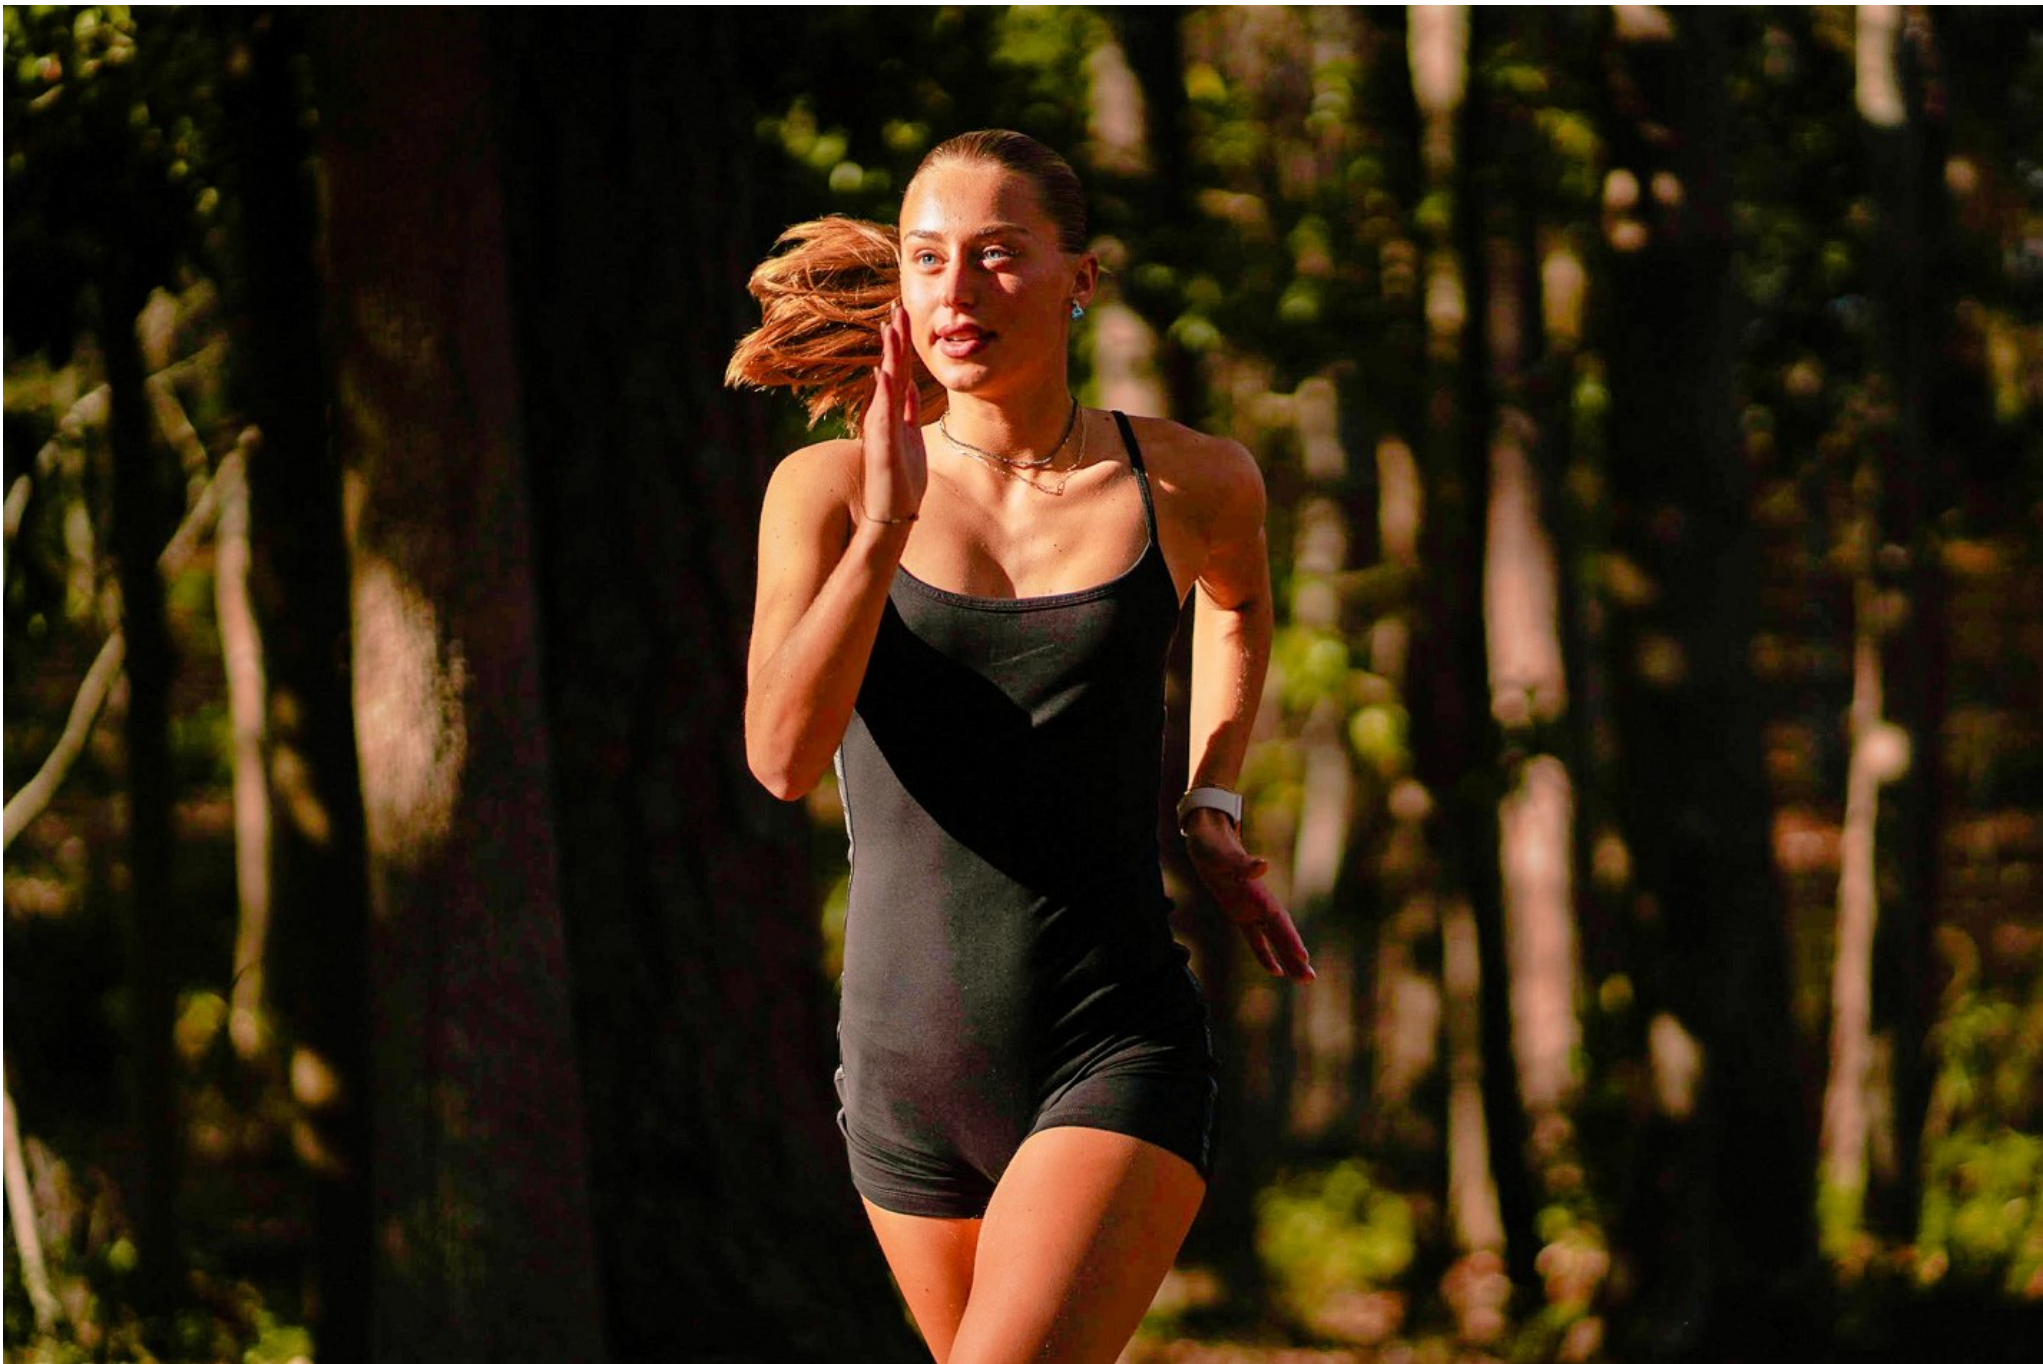

Olivia Elliott Height 5'9" | 175cm Bust 34" | 86cm Waist 26" | 66cm Hips 34" | 86cm
Dress 2-4 US | 32-34 EU Shoe 10 US | 41 EU Hair Blonde Eyes Green | Blue

Olivia Elliott Height 5'9" | 175cm Bust 34" | 86cm Waist 26" | 66cm Hips 34" | 86cm
Dress 2-4 US | 32-34 EU Shoe 10 US | 41 EU Hair Blonde Eyes Green | Blue