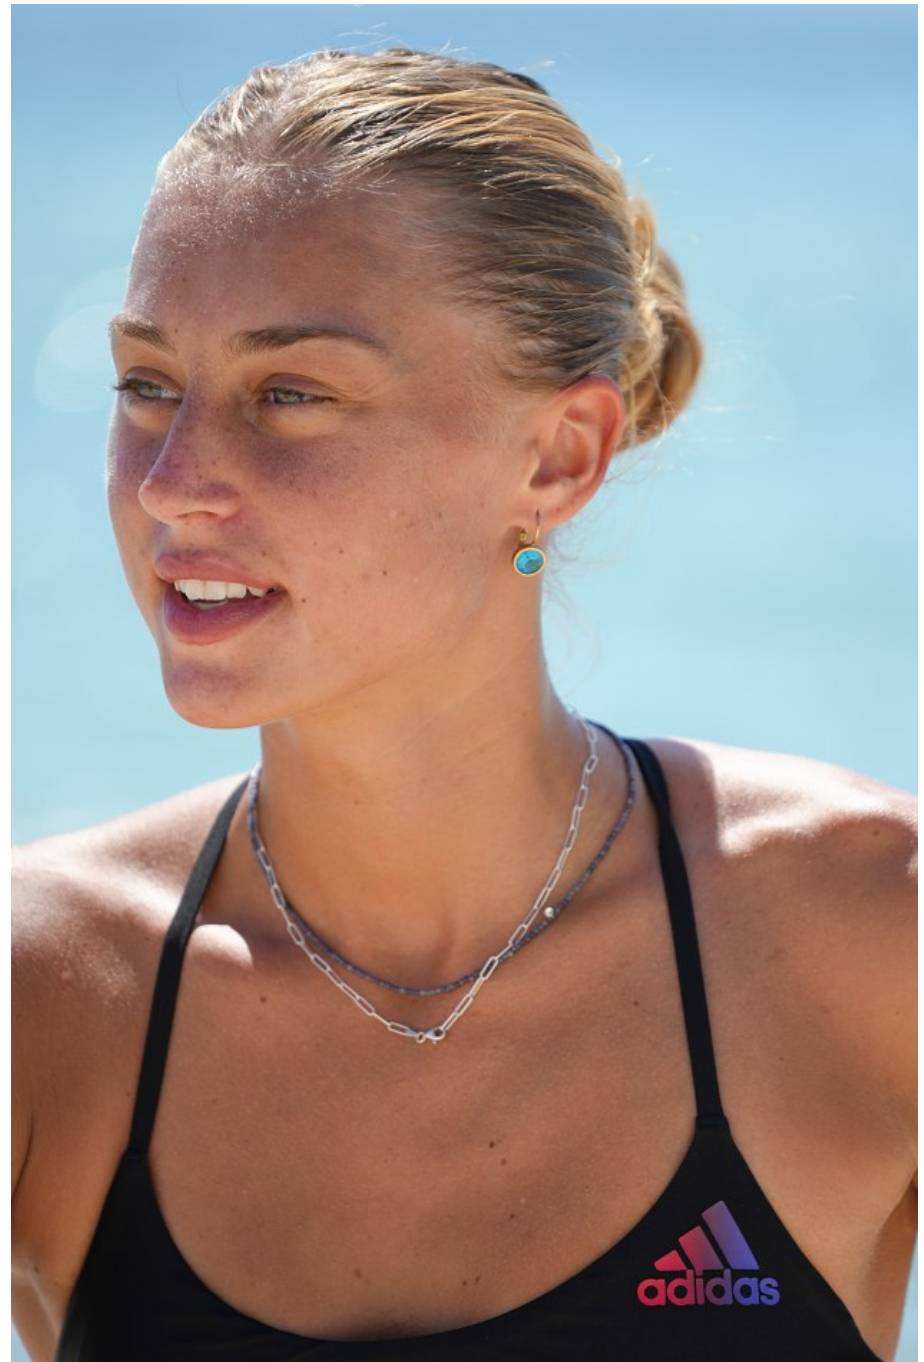

Olivia Elliott Height 5'9" | 175cm Bust 34" | 86cm Waist 26" | 66cm Hips 34" | 86cm
Dress 2-4 US | 32-34 EU Shoe 10 US | 41 EU Hair Blonde Eyes Green | Blue

Olivia Elliott Height 5'9" | 175cm Bust 34" | 86cm Waist 26" | 66cm Hips 34" | 86cm
Dress 2-4 US | 32-34 EU Shoe 10 US | 41 EU Hair Blonde Eyes Green | Blue

Olivia Elliott Height 5'9" | 175cm Bust 34" | 86cm Waist 26" | 66cm Hips 34" | 86cm
Dress 2-4 US | 32-34 EU Shoe 10 US | 41 EU Hair Blonde Eyes Green | Blue

CGM
CAROLINE GLEASON
MANAGEMENT

Olivia Elliott Height 5'9" | 175cm Bust 34" | 86cm Waist 26" | 66cm Hips 34" | 86cm
Dress 2-4 US | 32-34 EU Shoe 10 US | 41 EU Hair Blonde Eyes Green | Blue