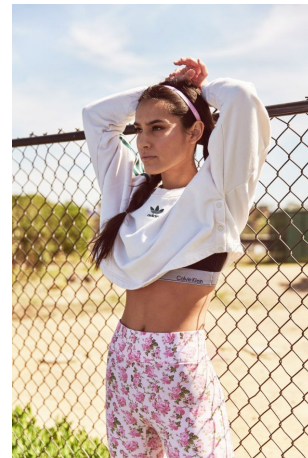

Jenna Grimes Height 5'10" | 178cm Bust 34" | 86cm Waist 26" | 66cm Hips 36" | 91cm
 Dress 2-4 US | 32-34 EU Shoe 11 US | 42 EU Hair Brown Eyes Brown

CGM
 CAROLINE GLEASON
 MANAGEMENT

Jenna Grimes Height 5'10" | 178cm Bust 34" | 86cm Waist 26" | 66cm Hips 36" | 91cm Dress 2-4 US | 32-34 EU Shoe 11 US | 42 EU Hair Brown Eyes Brown

Jenna Grimes Height 5'10" | 178cm Bust 34" | 86cm Waist 26" | 66cm Hips 36" | 91cm
Dress 2-4 US | 32-34 EU Shoe 11 US | 42 EU Hair Brown Eyes Brown