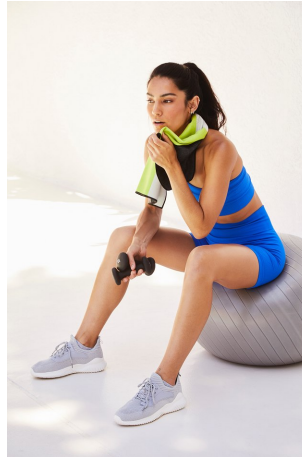

Jenna Grimes Height 5'10" | 178cm Bust 34" | 86cm Waist 26" | 66cm Hips 36" | 91cm
 Dress 2-4 US | 32-34 EU Shoe 11 US | 42 EU Hair Brown Eyes Brown

CGM
 CAROLINE GLEASON
 MANAGEMENT

Jenna Grimes Height 5'10" | 178cm Bust 34" | 86cm Waist 26" | 66cm Hips 36" | 91cm
Dress 2-4 US | 32-34 EU Shoe 11 US | 42 EU Hair Brown Eyes Brown

Jenna Grimes Height 5'10" | 178cm Bust 34" | 86cm Waist 26" | 66cm Hips 36" | 91cm
Dress 2-4 US | 32-34 EU Shoe 11 US | 42 EU Hair Brown Eyes Brown