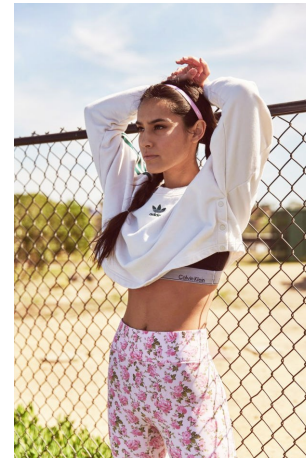

Jenna Grimes    Height 5'10" | 178cm    Bust 34" | 86cm    Waist 26" | 66cm    Hips 36" | 91cm  
 Dress 2-4 US | 32-34 EU    Shoe 11 US | 42 EU    Hair Brown    Eyes Brown

**CGM**  
 CAROLINE GLEASON  
 MANAGEMENT

Jenna Grimes Height 5'10" | 178cm Bust 34" | 86cm Waist 26" | 66cm Hips 36" | 91cm  
 Dress 2-4 US | 32-34 EU Shoe 11 US | 42 EU Hair Brown Eyes Brown

Jenna Grimes    Height 5'10" | 178cm    Bust 34" | 86cm    Waist 26" | 66cm    Hips 36" | 91cm  
Dress 2-4 US | 32-34 EU    Shoe 11 US | 42 EU    Hair Brown    Eyes Brown