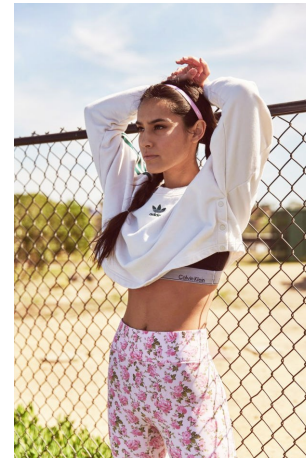

Jenna Grimes Height 5'10" | 178cm Bust 34" | 86cm Waist 26" | 66cm Hips 36" | 91cm
Dress 2-4 US | 32-34 EU Shoe 11 US | 42 EU Hair Brown Eyes Brown

Jenna Grimes Height 5'10" | 178cm Bust 34" | 86cm Waist 26" | 66cm Hips 36" | 91cm Dress 2-4 US | 32-34 EU Shoe 11 US | 42 EU Hair Brown Eyes Brown

Jenna Grimes Height 5'10" | 178cm Bust 34" | 86cm Waist 26" | 66cm Hips 36" | 91cm
Dress 2-4 US | 32-34 EU Shoe 11 US | 42 EU Hair Brown Eyes Brown