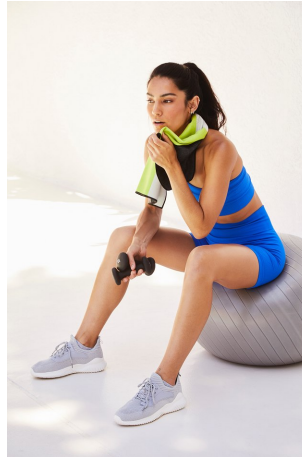

Jenna Grimes    Height 5'10" | 178cm    Bust 34" | 86cm    Waist 26" | 66cm    Hips 36" | 91cm  
 Dress 2-4 US | 32-34 EU    Shoe 11 US | 42 EU    Hair Brown    Eyes Brown

**CGM**  
 CAROLINE GLEASON  
 MANAGEMENT

Jenna Grimes Height 5'10" | 178cm Bust 34" | 86cm Waist 26" | 66cm Hips 36" | 91cm  
 Dress 2-4 US | 32-34 EU Shoe 11 US | 42 EU Hair Brown Eyes Brown

Jenna Grimes    Height 5'10" | 178cm    Bust 34" | 86cm    Waist 26" | 66cm    Hips 36" | 91cm  
Dress 2-4 US | 32-34 EU    Shoe 11 US | 42 EU    Hair Brown    Eyes Brown