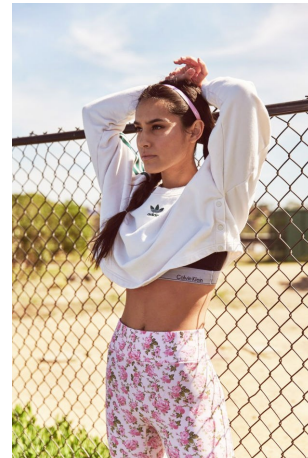

Jenna Grimes Height 5'10" | 178cm Bust 34" | 86cm Waist 26" | 66cm Hips 36" | 91cm
 Dress 2-4 US | 32-34 EU Shoe 11 US | 42 EU Hair Brown Eyes Brown

CGM
 CAROLINE GLEASON
 MANAGEMENT

Jenna Grimes Height 5'10" | 178cm Bust 34" | 86cm Waist 26" | 66cm Hips 36" | 91cm
Dress 2-4 US | 32-34 EU Shoe 11 US | 42 EU Hair Brown Eyes Brown

Jenna Grimes Height 5'10" | 178cm Bust 34" | 86cm Waist 26" | 66cm Hips 36" | 91cm
Dress 2-4 US | 32-34 EU Shoe 11 US | 42 EU Hair Brown Eyes Brown