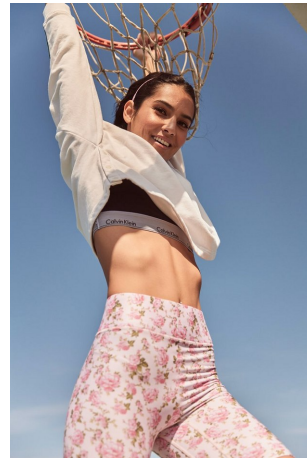

Jenna Grimes Height 5'10" | 178cm Bust 34" | 86cm Waist 26" | 66cm Hips 36" | 91cm
 Dress 2-4 US | 32-34 EU Shoe 11 US | 42 EU Hair Brown Eyes Brown

CGM
 CAROLINE GLEASON
 MANAGEMENT

Jenna Grimes Height 5'10" | 178cm Bust 34" | 86cm Waist 26" | 66cm Hips 36" | 91cm
Dress 2-4 US | 32-34 EU Shoe 11 US | 42 EU Hair Brown Eyes Brown

Jenna Grimes Height 5'10" | 178cm Bust 34" | 86cm Waist 26" | 66cm Hips 36" | 91cm
Dress 2-4 US | 32-34 EU Shoe 11 US | 42 EU Hair Brown Eyes Brown