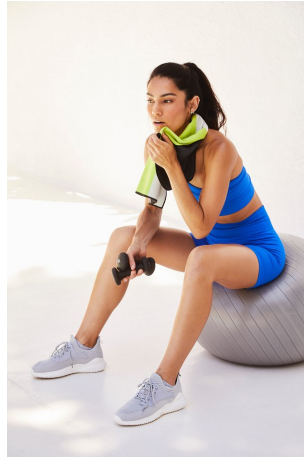

Jenna Grimes Height 5'10" | 178cm Bust 34" | 86cm Waist 26" | 66cm Hips 36" | 91cm
Dress 2-4 US | 32-34 EU Shoe 11 US | 42 EU Hair Brown Eyes Brown

Jenna Grimes Height 5'10" | 178cm Bust 34" | 86cm Waist 26" | 66cm Hips 36" | 91cm Dress 2-4 US | 32-34 EU Shoe 11 US | 42 EU Hair Brown Eyes Brown

Jenna Grimes Height 5'10" | 178cm Bust 34" | 86cm Waist 26" | 66cm Hips 36" | 91cm
Dress 2-4 US | 32-34 EU Shoe 11 US | 42 EU Hair Brown Eyes Brown