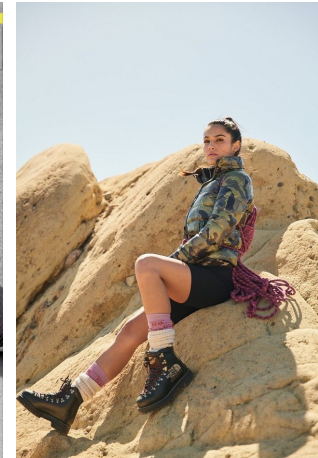

Jenna Grimes    Height 5'10" | 178cm    Bust 34" | 86cm    Waist 26" | 66cm    Hips 36" | 91cm  
 Dress 2-4 US | 32-34 EU    Shoe 11 US | 42 EU    Hair Brown    Eyes Brown

**CGM**  
 CAROLINE GLEASON  
 MANAGEMENT