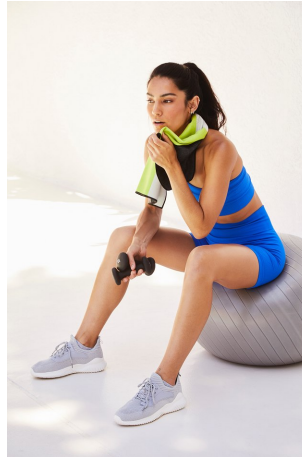

Jenna Grimes Height 5'10" | 178cm Bust 34" | 86cm Waist 26" | 66cm Hips 36" | 91cm
 Dress 2-4 US | 32-34 EU Shoe 11 US | 42 EU Hair Brown Eyes Brown

CGM
 CAROLINE GLEASON
 MANAGEMENT

Jenna Grimes Height 5'10" | 178cm Bust 34" | 86cm Waist 26" | 66cm Hips 36" | 91cm Dress 2-4 US | 32-34 EU Shoe 11 US | 42 EU Hair Brown Eyes Brown

Jenna Grimes Height 5'10" | 178cm Bust 34" | 86cm Waist 26" | 66cm Hips 36" | 91cm
Dress 2-4 US | 32-34 EU Shoe 11 US | 42 EU Hair Brown Eyes Brown