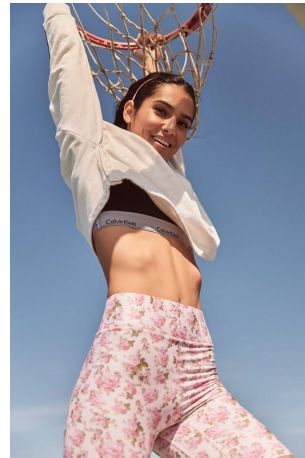

Jenna Grimes Height 5'10" | 178cm Bust 34" | 86cm Waist 26" | 66cm Hips 36" | 91cm
Dress 2-4 US | 32-34 EU Shoe 11 US | 42 EU Hair Brown Eyes Brown

Jenna Grimes Height 5'10" | 178cm Bust 34" | 86cm Waist 26" | 66cm Hips 36" | 91cm Dress 2-4 US | 32-34 EU Shoe 11 US | 42 EU Hair Brown Eyes Brown

Jenna Grimes Height 5'10" | 178cm Bust 34" | 86cm Waist 26" | 66cm Hips 36" | 91cm
Dress 2-4 US | 32-34 EU Shoe 11 US | 42 EU Hair Brown Eyes Brown