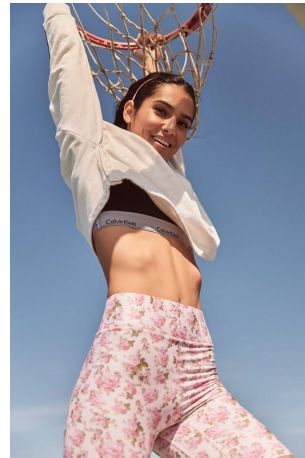

Jenna Grimes    Height 5'10" | 178cm    Bust 34" | 86cm    Waist 26" | 66cm    Hips 36" | 91cm  
 Dress 2-4 US | 32-34 EU    Shoe 11 US | 42 EU    Hair Brown    Eyes Brown

**CGM**  
 CAROLINE GLEASON  
 MANAGEMENT

Jenna Grimes Height 5'10" | 178cm Bust 34" | 86cm Waist 26" | 66cm Hips 36" | 91cm  
 Dress 2-4 US | 32-34 EU Shoe 11 US | 42 EU Hair Brown Eyes Brown

Jenna Grimes    Height 5'10" | 178cm    Bust 34" | 86cm    Waist 26" | 66cm    Hips 36" | 91cm  
Dress 2-4 US | 32-34 EU    Shoe 11 US | 42 EU    Hair Brown    Eyes Brown