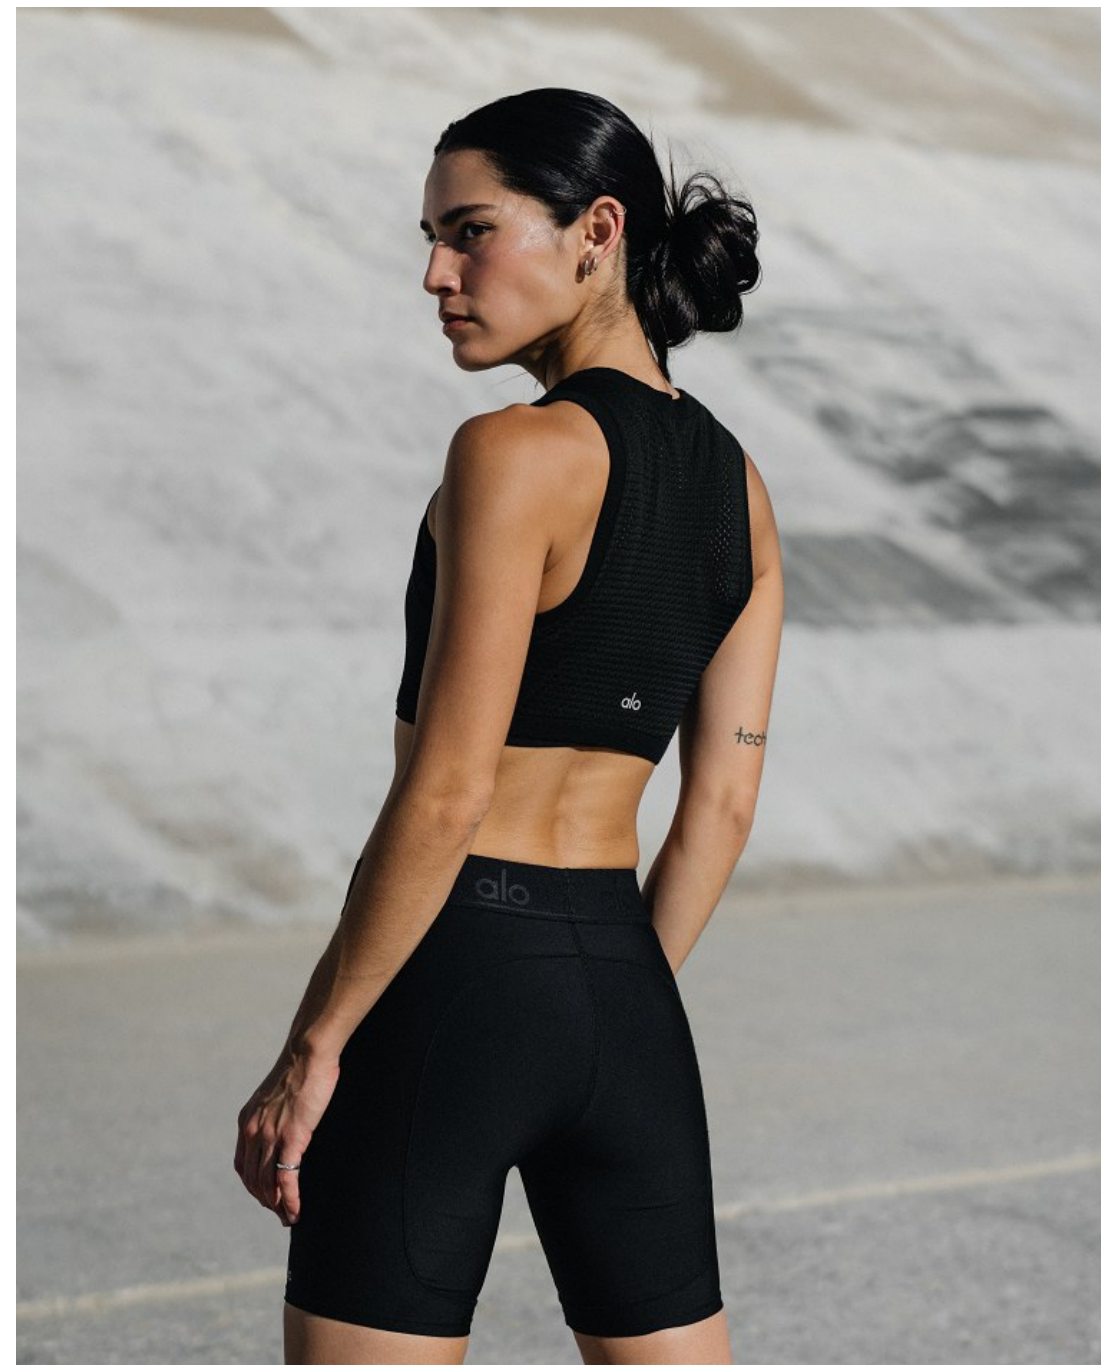

Jenna Grimes Height 5'10" | 178cm Bust 34" | 86cm Waist 26" | 66cm Hips 36" | 91cm
Dress 2-4 US | 32-34 EU Shoe 11 US | 42 EU Hair Brown Eyes Brown

Jenna Grimes Height 5'10" | 178cm Bust 34" | 86cm Waist 26" | 66cm Hips 36" | 91cm
Dress 2-4 US | 32-34 EU Shoe 11 US | 42 EU Hair Brown Eyes Brown