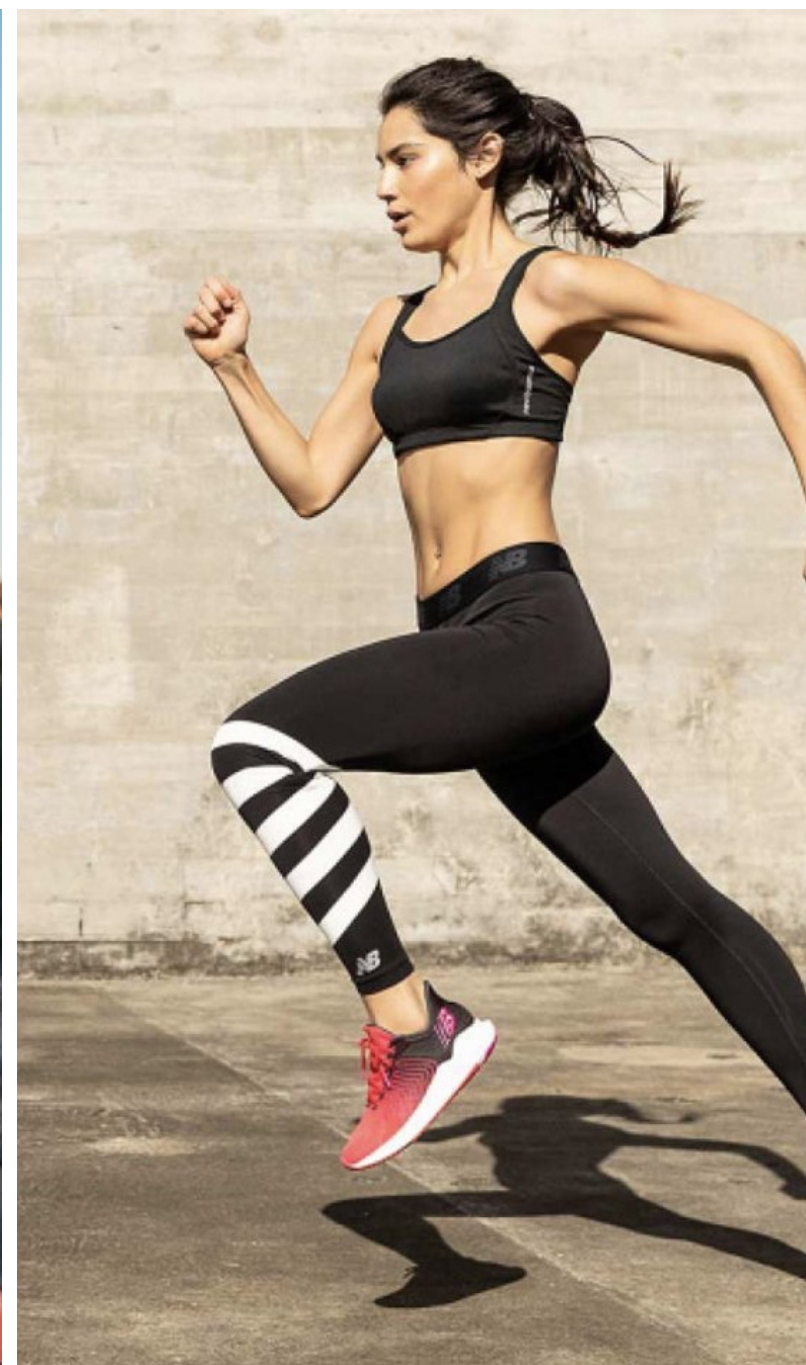

Jenna Grimes Height 5'10" | 178cm Bust 34" | 86cm Waist 26" | 66cm Hips 36" | 91cm
Dress 2-4 US | 32-34 EU Shoe 11 US | 42 EU Hair Brown Eyes Brown

Jenna Grimes Height 5'10" | 178cm Bust 34" | 86cm Waist 26" | 66cm Hips 36" | 91cm
Dress 2-4 US | 32-34 EU Shoe 11 US | 42 EU Hair Brown Eyes Brown