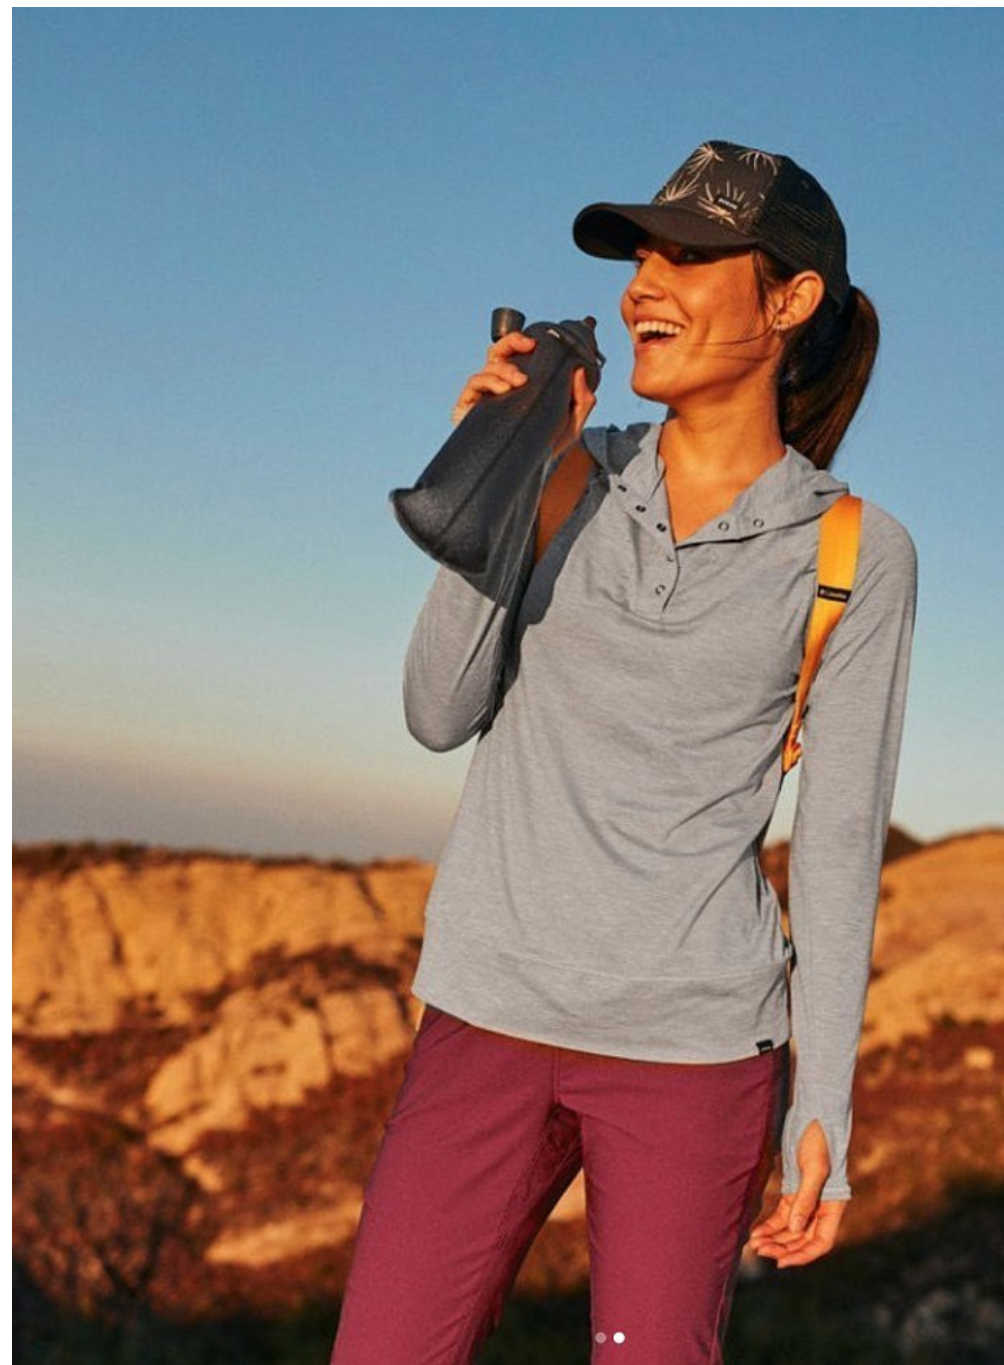

Jenna Grimes Height 5'10" | 178cm Bust 34" | 86cm Waist 26" | 66cm Hips 36" | 91cm
Dress 2-4 US | 32-34 EU Shoe 11 US | 42 EU Hair Brown Eyes Brown

Jenna Grimes Height 5'10" | 178cm Bust 34" | 86cm Waist 26" | 66cm Hips 36" | 91cm
Dress 2-4 US | 32-34 EU Shoe 11 US | 42 EU Hair Brown Eyes Brown