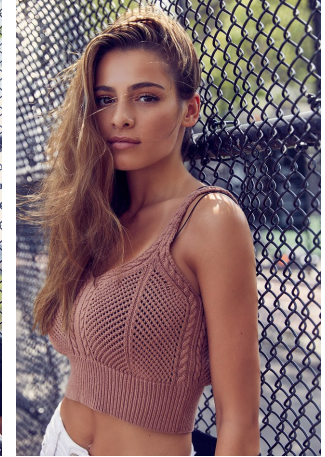

Aimee Cavaliere Height 5'7.5" | 171cm Bust 32" | 81cm Waist 24" | 61cm Hips 34" | 86cm
Dress 2 US | 32 EU Shoe 8 US | 39 EU Hair Brown Eyes Brown

Aimee Cavaliere Height 5'7.5" | 171cm Bust 32" | 81cm Waist 24" | 61cm Hips 34" | 86cm
Dress 2 US | 32 EU Shoe 8 US | 39 EU Hair Brown Eyes Brown