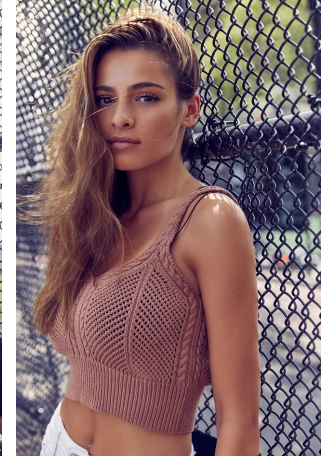

Aimee Cavaliere Height 5'7.5" | 171cm Bust 32" | 81cm Waist 24" | 61cm Hips 34" | 86cm  
Dress 2 US | 32 EU Shoe 8 US | 39 EU Hair Brown Eyes Brown

**CGM**  
CAROLINE GLEASON  
MANAGEMENT

Aimee Cavaliere    Height 5'7.5" | 171cm    Bust 32" | 81cm    Waist 24" | 61cm    Hips 34" | 86cm  
Dress 2 US | 32 EU    Shoe 8 US | 39 EU    Hair Brown    Eyes Brown