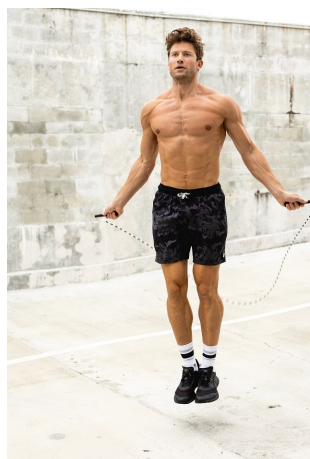

Brady Ervin Height 6'2" | 188cm Suit 42" | 106cm R Shirt 35" | 89cm Waist 32" | 81cm  
Inseam 32" | 81cm Shoe 12 US | 46.5 EU Hair Dark Blonde Eyes Green

Brady Ervin Height 6'2" | 188cm Suit 42" | 106cm R Shirt 35" | 89cm Waist 32" | 81cm  
Inseam 32" | 81cm Shoe 12 US | 46.5 EU Hair Dark Blonde Eyes Green

Brady Ervin   Height 6'2" | 188cm   Suit 42" | 106cm R   Shirt 35" | 89cm   Waist 32" | 81cm  
Inseam 32" | 81cm   Shoe 12 US | 46.5 EU   Hair Dark Blonde   Eyes Green

**CGM**  
CAROLINE GLEASON  
MANAGEMENT