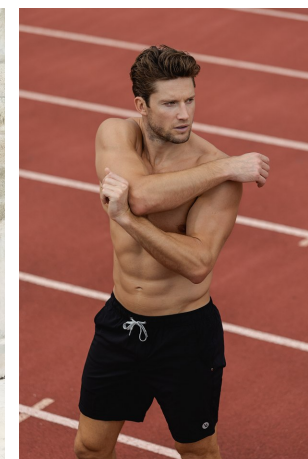

Brady Ervin Height 6'2" | 188cm Suit 42" | 106cm R Shirt 35" | 89cm Waist 32" | 81cm  
Inseam 32" | 81cm Shoe 12 US | 46.5 EU Hair Dark Blonde Eyes Green

Brady Ervin    Height 6'2" | 188cm    Suit 42" | 106cm R    Shirt 35" | 89cm    Waist 32" | 81cm  
Inseam 32" | 81cm    Shoe 12 US | 46.5 EU    Hair Dark Blonde    Eyes Green

**CGM**  
CAROLINE GLEASON  
MANAGEMENT

Brady Ervin   Height 6'2" | 188cm   Suit 42" | 106cm R   Shirt 35" | 89cm   Waist 32" | 81cm  
Inseam 32" | 81cm   Shoe 12 US | 46.5 EU   Hair Dark Blonde   Eyes Green