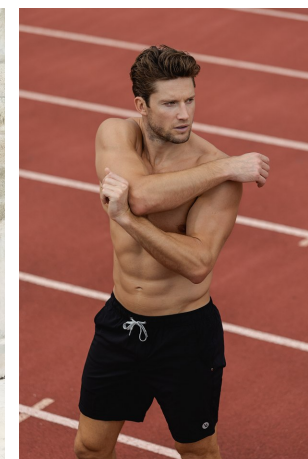

Brady Ervin Height 6'2" | 188cm Suit 42" | 106cm R Shirt 35" | 89cm Waist 32" | 81cm  
Inseam 32" | 81cm Shoe 12 US | 46.5 EU Hair Dark Blonde Eyes Green

Brady Ervin Height 6'2" | 188cm Suit 42" | 106cm R Shirt 35" | 89cm Waist 32" | 81cm  
Inseam 32" | 81cm Shoe 12 US | 46.5 EU Hair Dark Blonde Eyes Green

Brady Ervin   Height 6'2" | 188cm   Suit 42" | 106cm R   Shirt 35" | 89cm   Waist 32" | 81cm  
Inseam 32" | 81cm   Shoe 12 US | 46.5 EU   Hair Dark Blonde   Eyes Green

**CGM**  
CAROLINE GLEASON  
MANAGEMENT