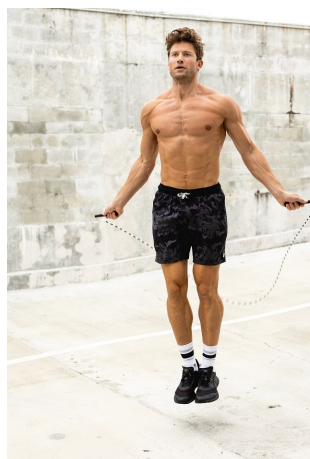

Brady Ervin Height 6'2" | 188cm Suit 42" | 106cm R Shirt 35" | 89cm Waist 32" | 81cm  
Inseam 32" | 81cm Shoe 12 US | 46.5 EU Hair Dark Blonde Eyes Green

Brady Ervin    Height 6'2" | 188cm    Suit 42" | 106cm R    Shirt 35" | 89cm    Waist 32" | 81cm  
Inseam 32" | 81cm    Shoe 12 US | 46.5 EU    Hair Dark Blonde    Eyes Green

**CGM**  
CAROLINE GLEASON  
MANAGEMENT

Brady Ervin   Height 6'2" | 188cm   Suit 42" | 106cm R   Shirt 35" | 89cm   Waist 32" | 81cm  
Inseam 32" | 81cm   Shoe 12 US | 46.5 EU   Hair Dark Blonde   Eyes Green