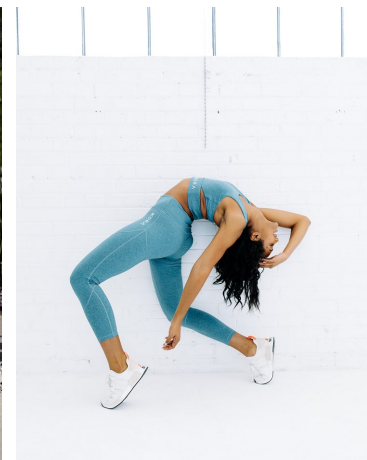

Deja Lighty Height 5'8" | 173cm Bust 34" | 86cm Waist 26" | 66cm Hips 36" | 91cm  
Dress 2 US | 32 EU Shoe 8.5 US | 39.5 EU Hair Brown Eyes Brown

Deja Lighty    Height 5'8" | 173cm    Bust 34" | 86cm    Waist 26" | 66cm    Hips 36" | 91cm  
Dress 2 US | 32 EU    Shoe 8.5 US | 39.5 EU    Hair Brown    Eyes Brown