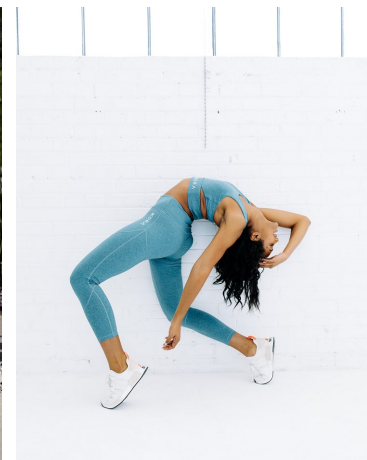

Deja Lighty Height 5'8" | 173cm Bust 34" | 86cm Waist 26" | 66cm Hips 36" | 91cm
Dress 2 US | 32 EU Shoe 8.5 US | 39.5 EU Hair Brown Eyes Brown

Deja Lighty Height 5'8" | 173cm Bust 34" | 86cm Waist 26" | 66cm Hips 36" | 91cm
Dress 2 US | 32 EU Shoe 8.5 US | 39.5 EU Hair Brown Eyes Brown