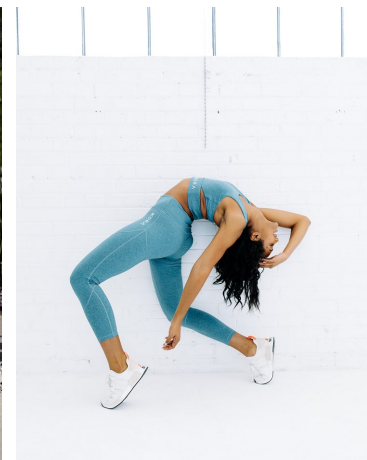

Deja Lighty Height 5'8" | 173cm Bust 34" | 86cm Waist 26" | 66cm Hips 36" | 91cm
Dress 2 US | 32 EU Shoe 8.5 US | 39.5 EU Hair Brown Eyes Brown

Deja Lighty Height 5'8" | 173cm Bust 34" | 86cm Waist 26" | 66cm Hips 36" | 91cm
 Dress 2 US | 32 EU Shoe 8.5 US | 39.5 EU Hair Brown Eyes Brown