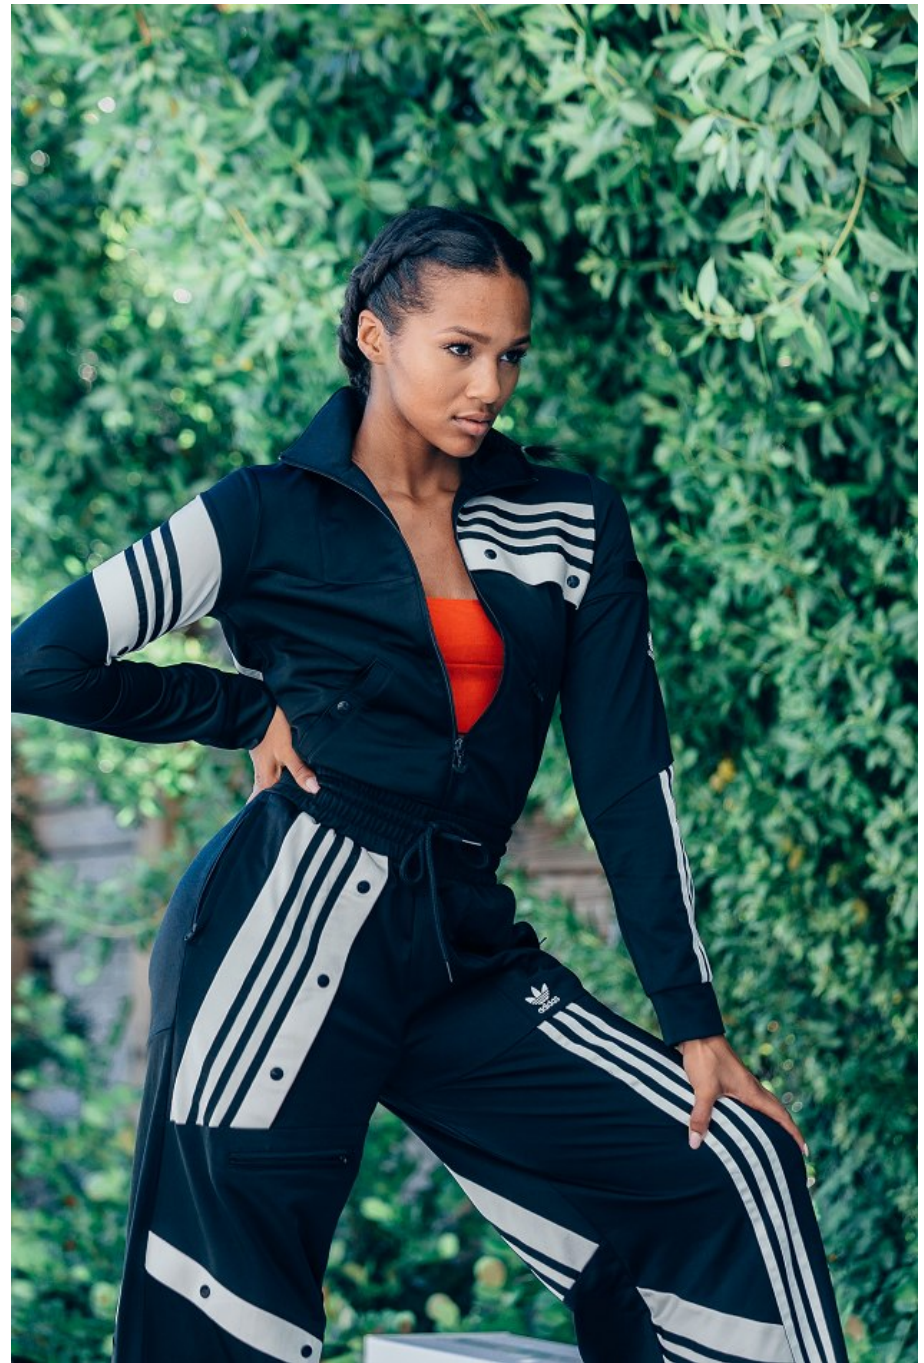

Deja Lighty Height 5'8" | 173cm Bust 34" | 86cm Waist 26" | 66cm Hips 36" | 91cm
Dress 2 US | 32 EU Shoe 8.5 US | 39.5 EU Hair Brown Eyes Brown

CGM
CAROLINE GLEASON
MANAGEMENT

Deja Lighty Height 5'8" | 173cm Bust 34" | 86cm Waist 26" | 66cm Hips 36" | 91cm
Dress 2 US | 32 EU Shoe 8.5 US | 39.5 EU Hair Brown Eyes Brown

CGM
CAROLINE GLEASON
MANAGEMENT

Deja Lighty Height 5'8" | 173cm Bust 34" | 86cm Waist 26" | 66cm Hips 36" | 91cm
Dress 2 US | 32 EU Shoe 8.5 US | 39.5 EU Hair Brown Eyes Brown

CGM
CAROLINE GLEASON
MANAGEMENT