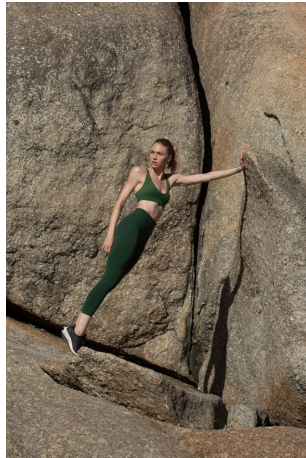

Jess Adamson Height 5'10" | 178cm Bust 34" | 86cm Waist 25" | 63cm Hips 35" | 89cm
 Dress 2 US | 32 EU Shoe 10 US | 41 EU Hair Blonde Eyes Blue

Jess Adamson Height 5'10" | 178cm Bust 34" | 86cm Waist 25" | 63cm Hips 35" | 89cm
 Dress 2 US | 32 EU Shoe 10 US | 41 EU Hair Blonde Eyes Blue