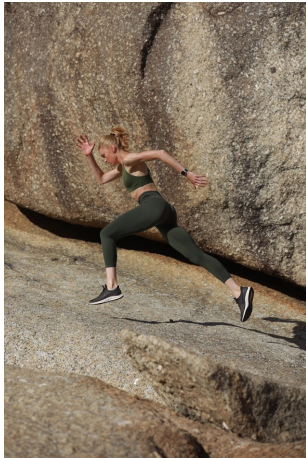

Jess Adamson Height 5'10" | 178cm Bust 34" | 86cm Waist 25" | 63cm Hips 35" | 89cm
 Dress 2 US | 32 EU Shoe 10 US | 41 EU Hair Blonde Eyes Blue

Jess Adamson Height 5'10" | 178cm Bust 34" | 86cm Waist 25" | 63cm Hips 35" | 89cm
Dress 2 US | 32 EU Shoe 10 US | 41 EU Hair Blonde Eyes Blue