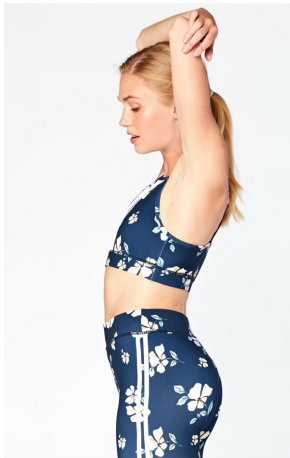

Jess Adamson Height 5'10" | 178cm Bust 34" | 86cm Waist 25" | 63cm Hips 35" | 89cm
 Dress 2 US | 32 EU Shoe 10 US | 41 EU Hair Blonde Eyes Blue

Jess Adamson Height 5'10" | 178cm Bust 34" | 86cm Waist 25" | 63cm Hips 35" | 89cm
 Dress 2 US | 32 EU Shoe 10 US | 41 EU Hair Blonde Eyes Blue