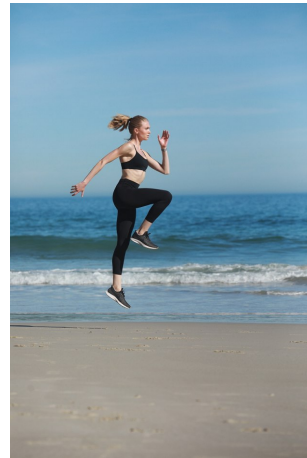

Jess Adamson Height 5'10" | 178cm Bust 34" | 86cm Waist 25" | 63cm Hips 35" | 89cm
 Dress 2 US | 32 EU Shoe 10 US | 41 EU Hair Blonde Eyes Blue

Jess Adamson Height 5'10" | 178cm Bust 34" | 86cm Waist 25" | 63cm Hips 35" | 89cm
Dress 2 US | 32 EU Shoe 10 US | 41 EU Hair Blonde Eyes Blue