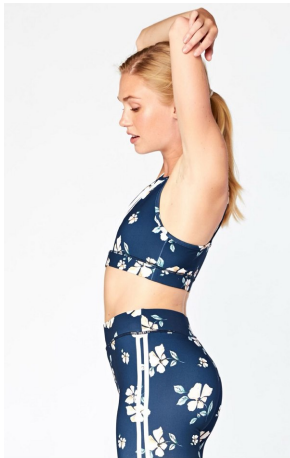

Jess Adamson Height 5'10" | 178cm Bust 34" | 86cm Waist 25" | 63cm Hips 35" | 89cm
 Dress 2 US | 32 EU Shoe 10 US | 41 EU Hair Blonde Eyes Blue

Jess Adamson Height 5'10" | 178cm Bust 34" | 86cm Waist 25" | 63cm Hips 35" | 89cm
Dress 2 US | 32 EU Shoe 10 US | 41 EU Hair Blonde Eyes Blue