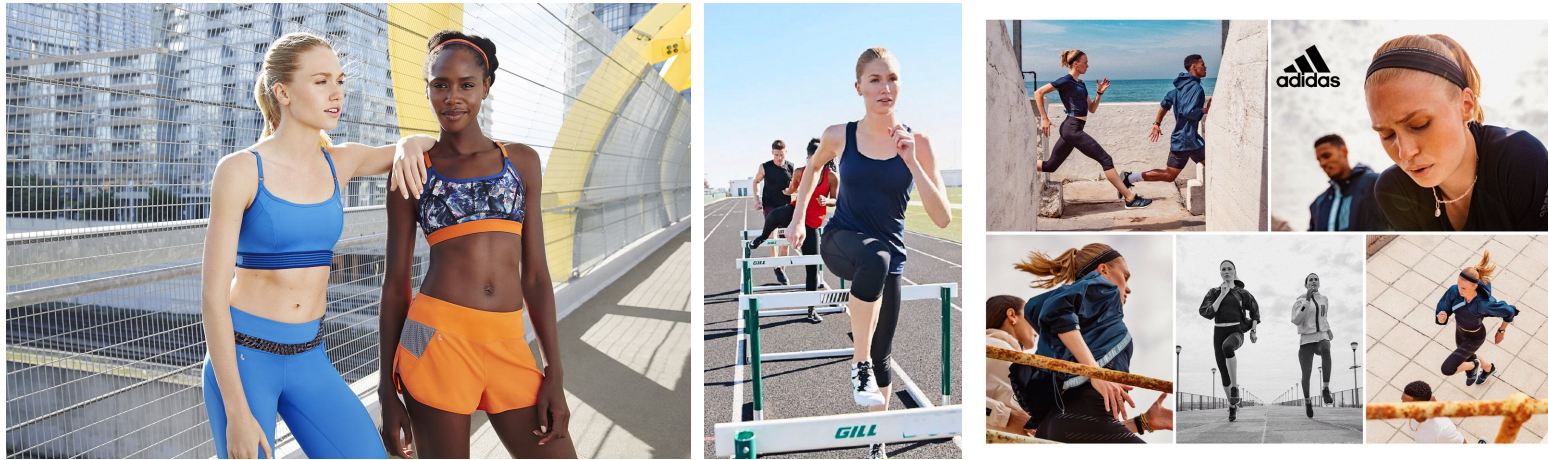

Jess Adamson   Height 5'10" | 178cm   Bust 34" | 86cm   Waist 25" | 63cm   Hips 35" | 89cm
Dress 2 US | 32 EU   Shoe 10 US | 41 EU   Hair Blonde   Eyes Blue