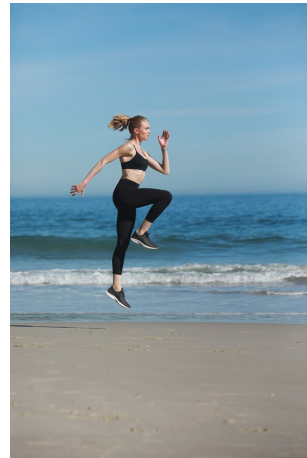

Jess Adamson Height 5'10" | 178cm Bust 34" | 86cm Waist 25" | 63cm Hips 35" | 89cm
 Dress 2 US | 32 EU Shoe 10 US | 41 EU Hair Blonde Eyes Blue

Jess Adamson Height 5'10" | 178cm Bust 34" | 86cm Waist 25" | 63cm Hips 35" | 89cm
 Dress 2 US | 32 EU Shoe 10 US | 41 EU Hair Blonde Eyes Blue