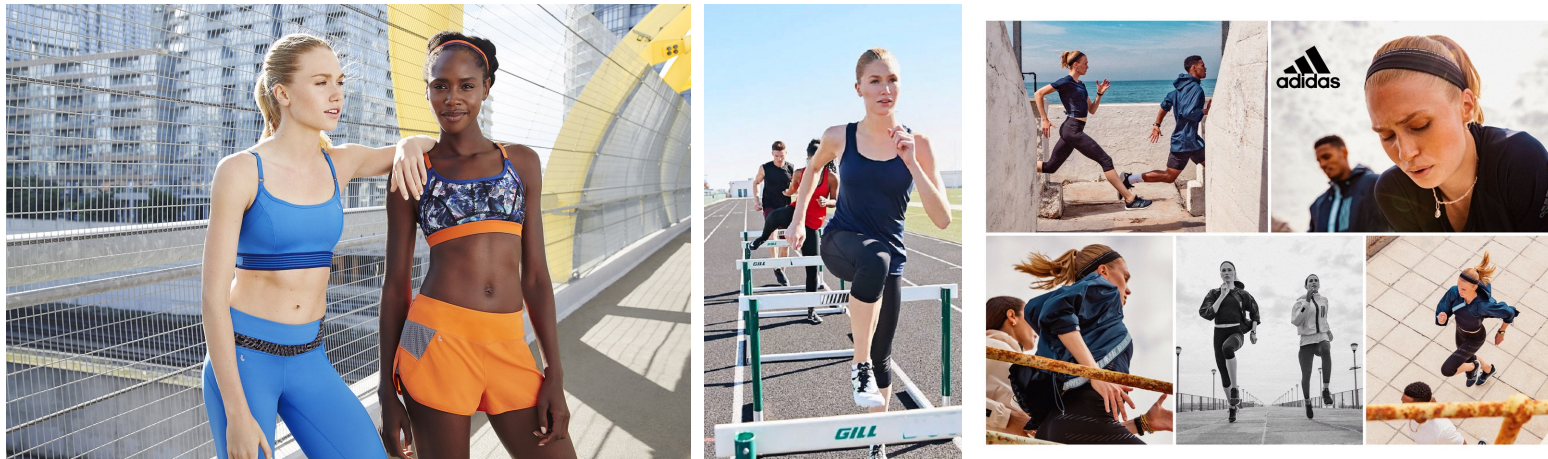

Jess Adamson   Height 5'10" | 178cm   Bust 34" | 86cm   Waist 25" | 63cm   Hips 35" | 89cm
Dress 2 US | 32 EU   Shoe 10 US | 41 EU   Hair Blonde   Eyes Blue