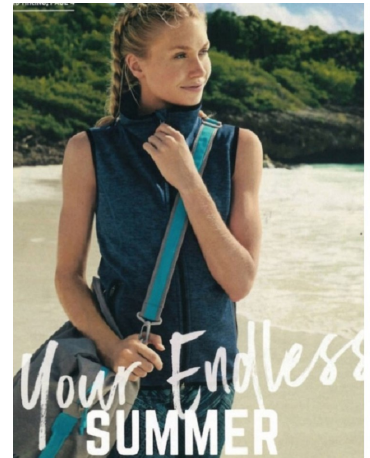

Jess Adamson Height 5'10" | 178cm Bust 34" | 86cm Waist 25" | 63cm Hips 35" | 89cm
 Dress 2 US | 32 EU Shoe 10 US | 41 EU Hair Blonde Eyes Blue

Jess Adamson Height 5'10" | 178cm Bust 34" | 86cm Waist 25" | 63cm Hips 35" | 89cm
Dress 2 US | 32 EU Shoe 10 US | 41 EU Hair Blonde Eyes Blue