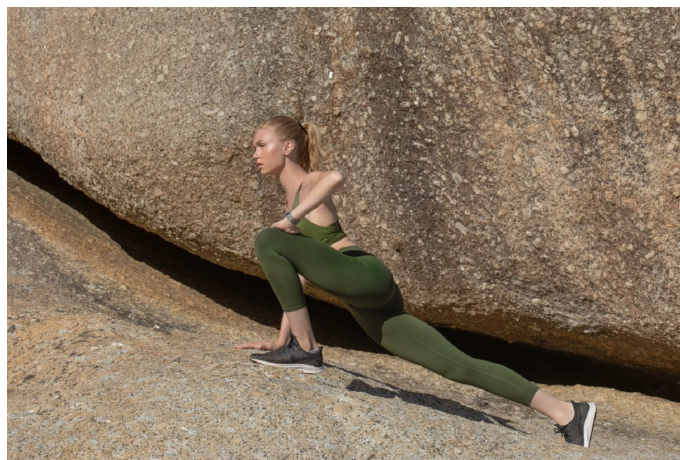

Jess Adamson   Height 5'10" | 178cm   Bust 34" | 86cm   Waist 25" | 63cm   Hips 35" | 89cm
Dress 2 US | 32 EU   Shoe 10 US | 41 EU   Hair Blonde   Eyes Blue