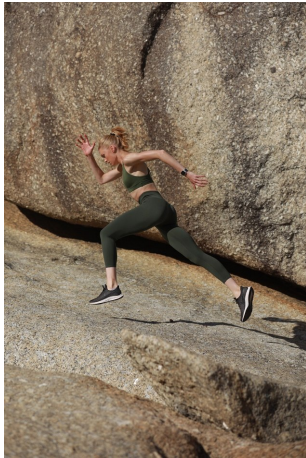

Jess Adamson Height 5'10" | 178cm Bust 34" | 86cm Waist 25" | 63cm Hips 35" | 89cm
 Dress 2 US | 32 EU Shoe 10 US | 41 EU Hair Blonde Eyes Blue

Jess Adamson Height 5'10" | 178cm Bust 34" | 86cm Waist 25" | 63cm Hips 35" | 89cm
 Dress 2 US | 32 EU Shoe 10 US | 41 EU Hair Blonde Eyes Blue