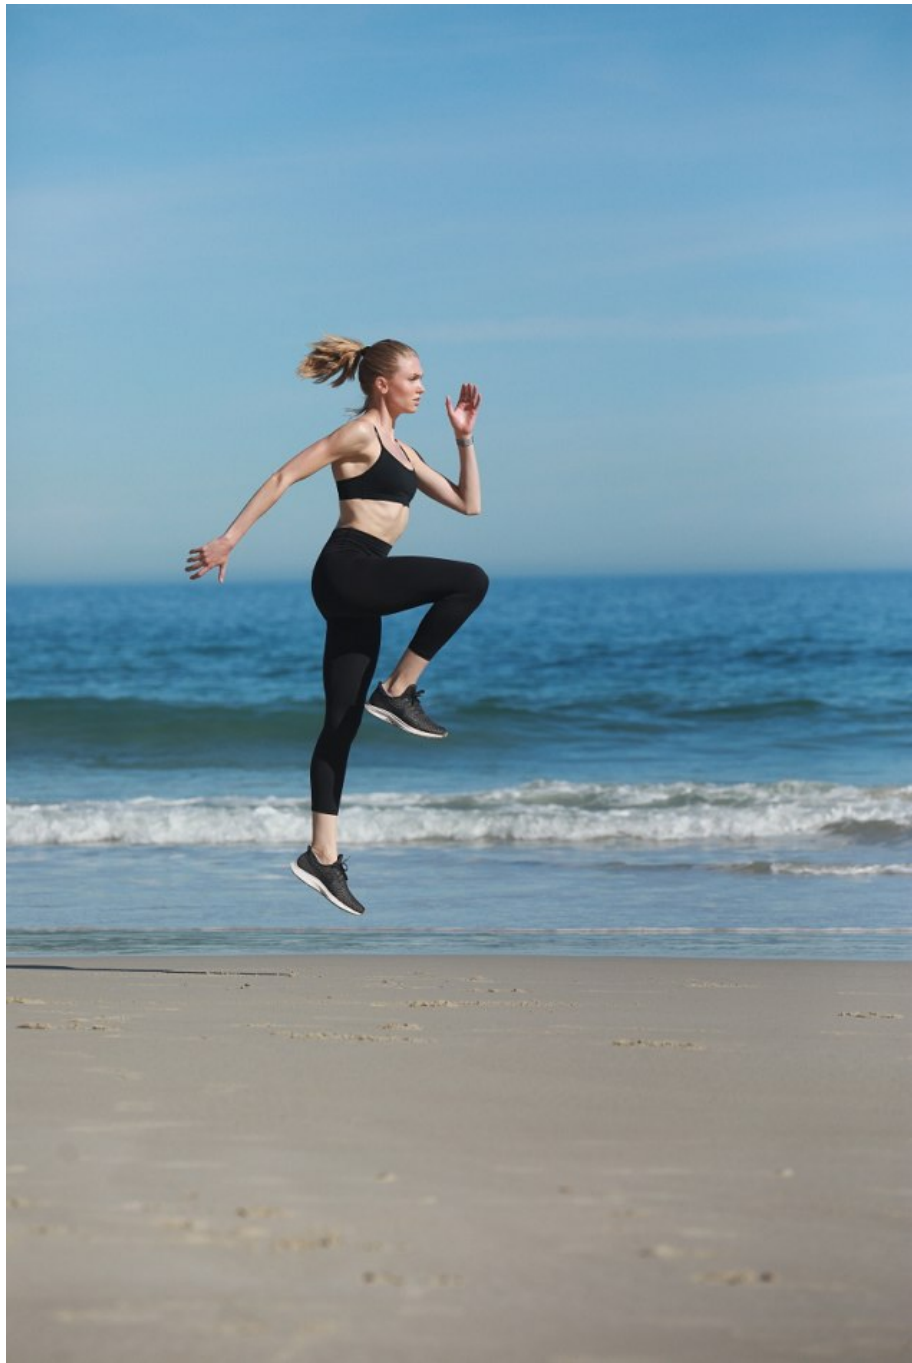

Jess Adamson Height 5'10" | 178cm Bust 34" | 86cm Waist 25" | 63cm Hips 35" | 89cm
Dress 2 US | 32 EU Shoe 10 US | 41 EU Hair Blonde Eyes Blue