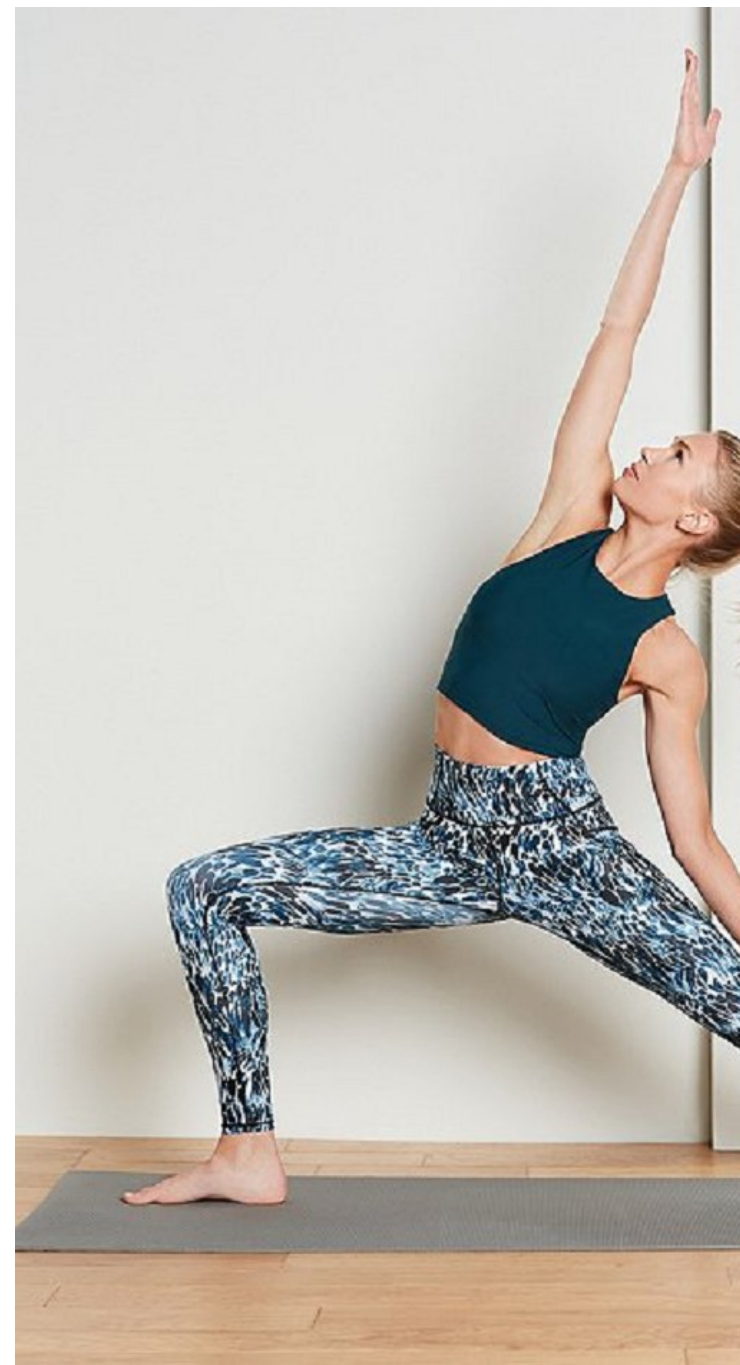

Jess Adamson Height 5'10" | 178cm Bust 34" | 86cm Waist 25" | 63cm Hips 35" | 89cm
Dress 2 US | 32 EU Shoe 10 US | 41 EU Hair Blonde Eyes Blue

Jess Adamson Height 5'10" | 178cm Bust 34" | 86cm Waist 25" | 63cm Hips 35" | 89cm
Dress 2 US | 32 EU Shoe 10 US | 41 EU Hair Blonde Eyes Blue