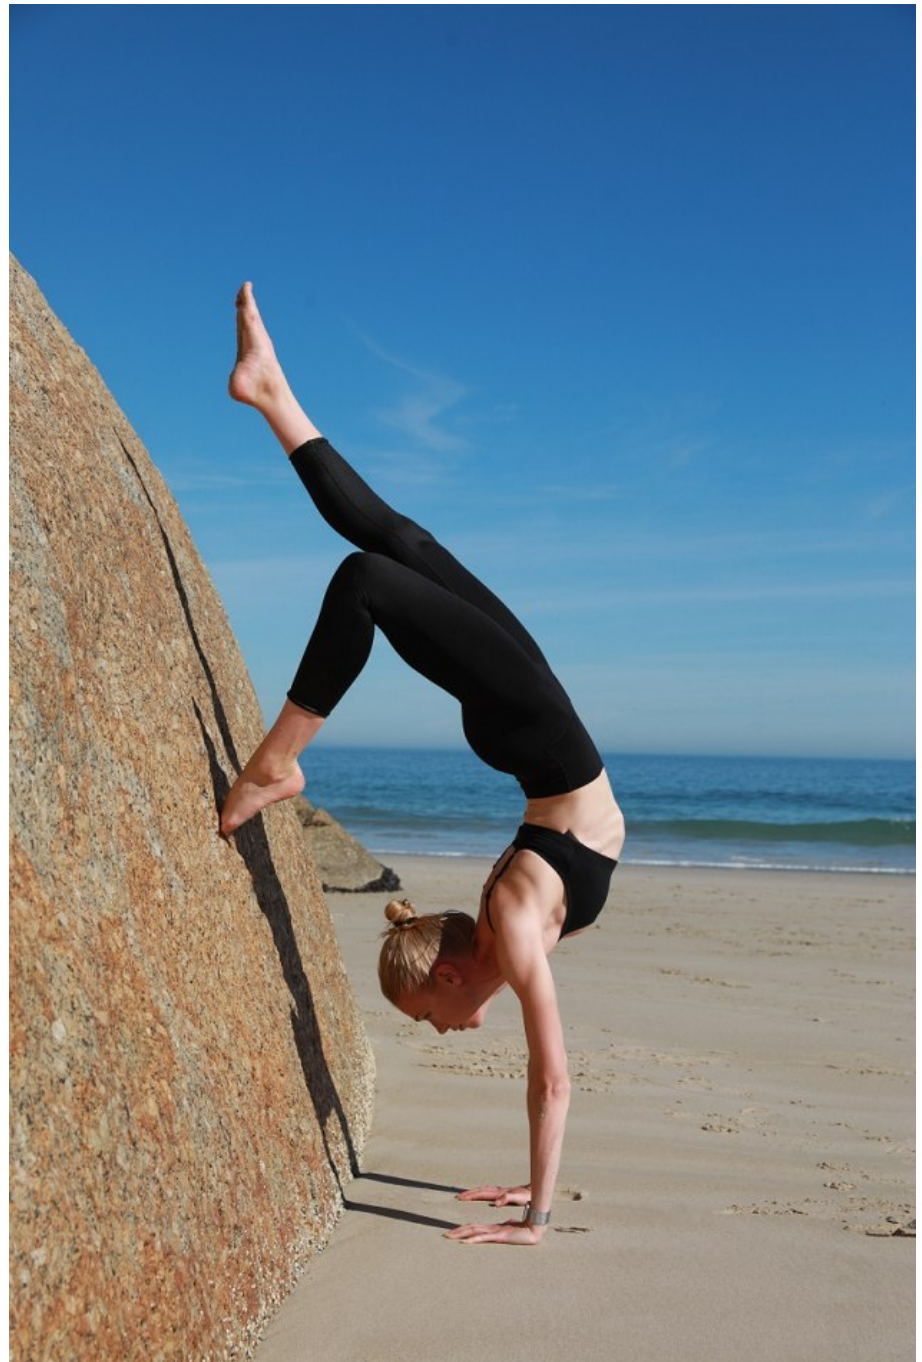

Jess Adamson Height 5'10" | 178cm Bust 34" | 86cm Waist 25" | 63cm Hips 35" | 89cm
Dress 2 US | 32 EU Shoe 10 US | 41 EU Hair Blonde Eyes Blue