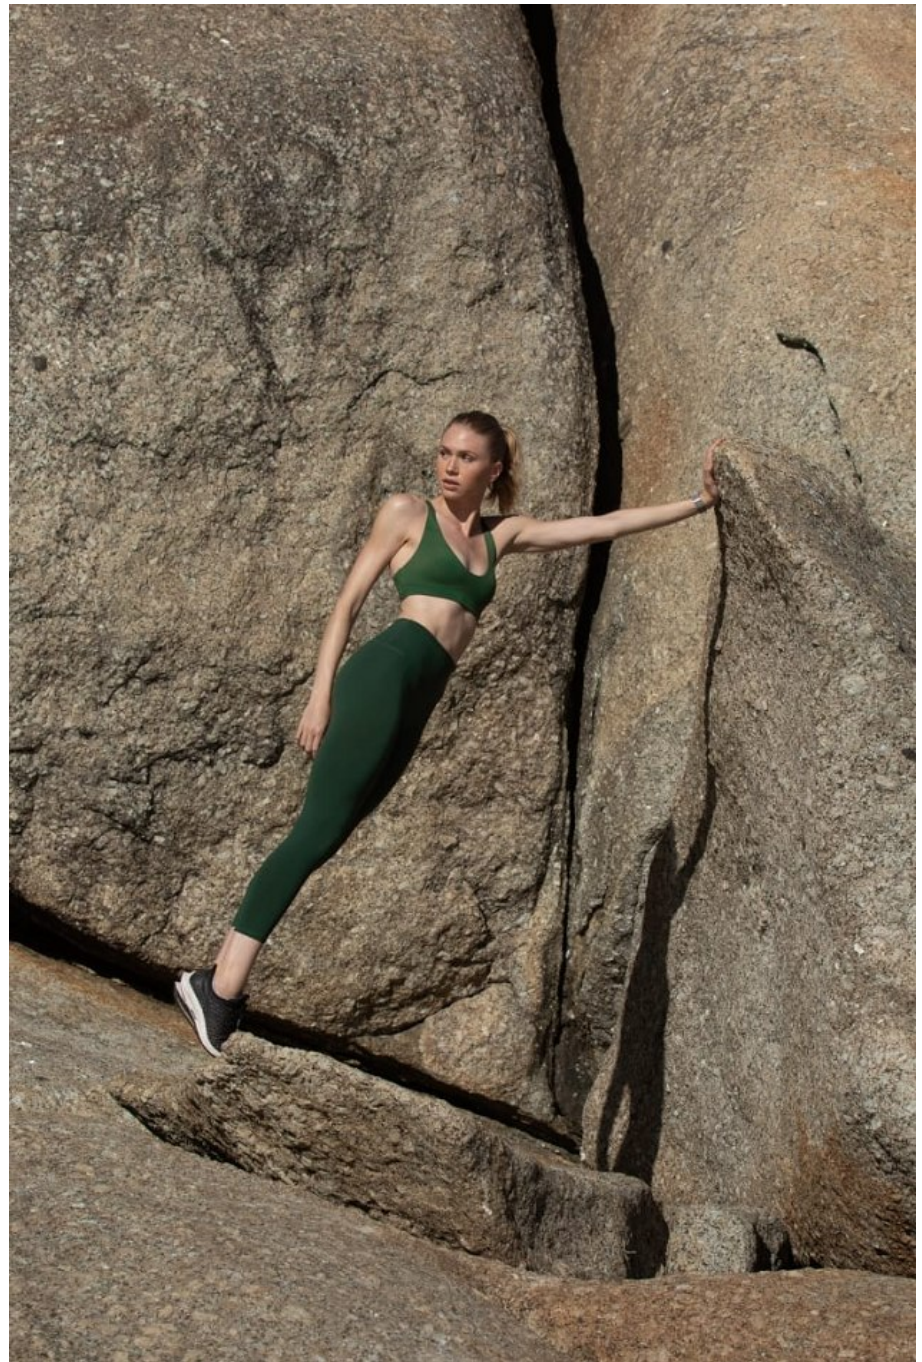

**CGM**  
CAROLINE GLEASON  
MANAGEMENT

Jess Adamson Height 5'10" | 178cm Bust 34" | 86cm Waist 25" | 63cm Hips 35" | 89cm  
Dress 2 US | 32 EU Shoe 10 US | 41 EU Hair Blonde Eyes Blue

Jess Adamson Height 5'10" | 178cm Bust 34" | 86cm Waist 25" | 63cm Hips 35" | 89cm  
Dress 2 US | 32 EU Shoe 10 US | 41 EU Hair Blonde Eyes Blue

# TRAIL TIGHTS

FLEXION  
FOUR WAY STRETCH

FREEDRY  
MOISTURE WICKING

**TRAIL TIGHTS** The best trail tights ever made they're specifically designed for hiking and climbing. They're made from a wicking polyester/spandex compression fabric. Angled side pockets, chafe-free zippers, and a gusseted crotch (on shorts) for ease of movement during climbing. Matte finish. Active fit. Imported.