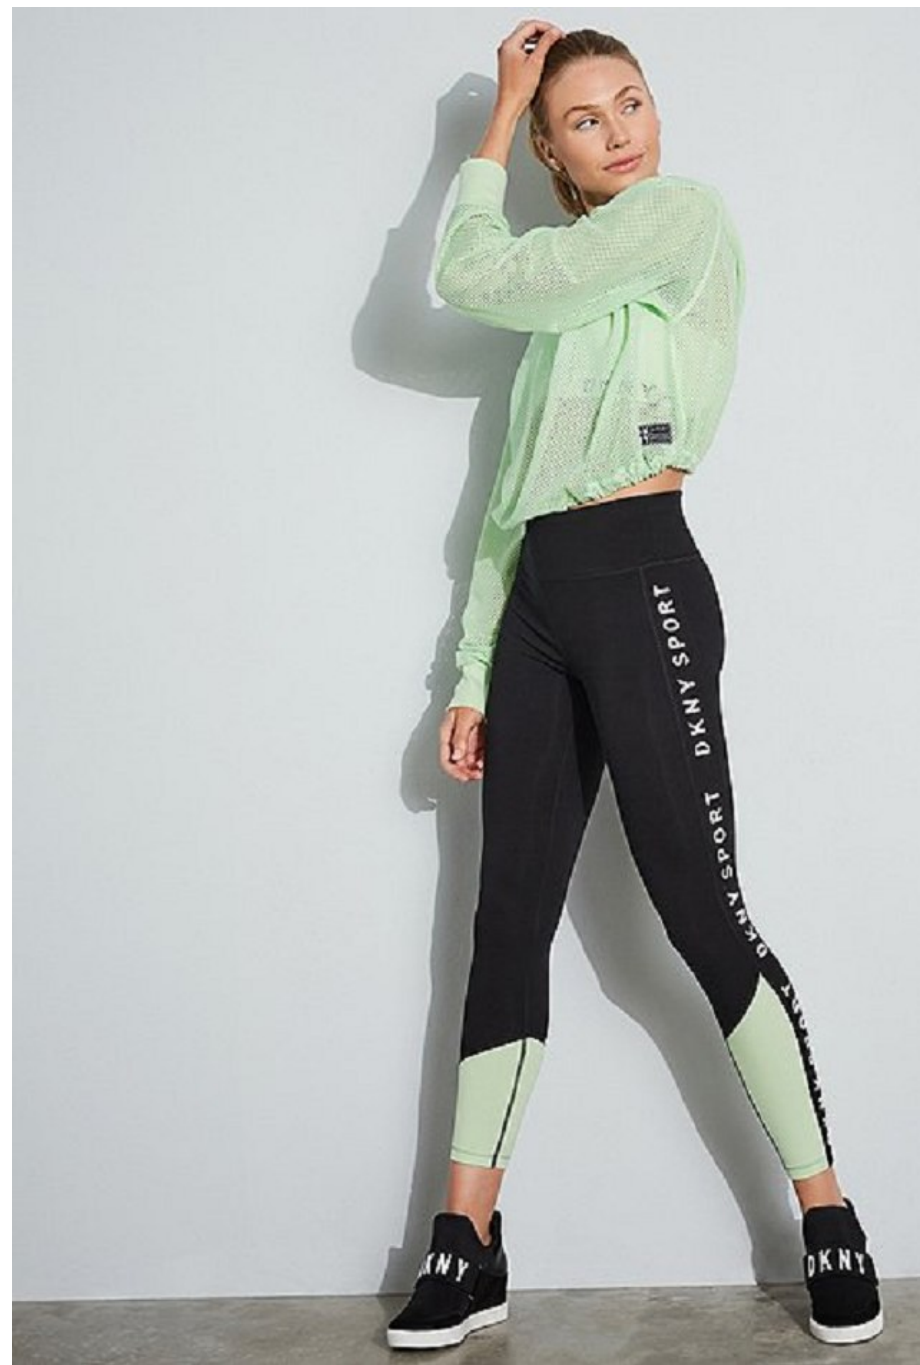

Jess Adamson Height 5'10" | 178cm Bust 34" | 86cm Waist 25" | 63cm Hips 35" | 89cm
Dress 2 US | 32 EU Shoe 10 US | 41 EU Hair Blonde Eyes Blue