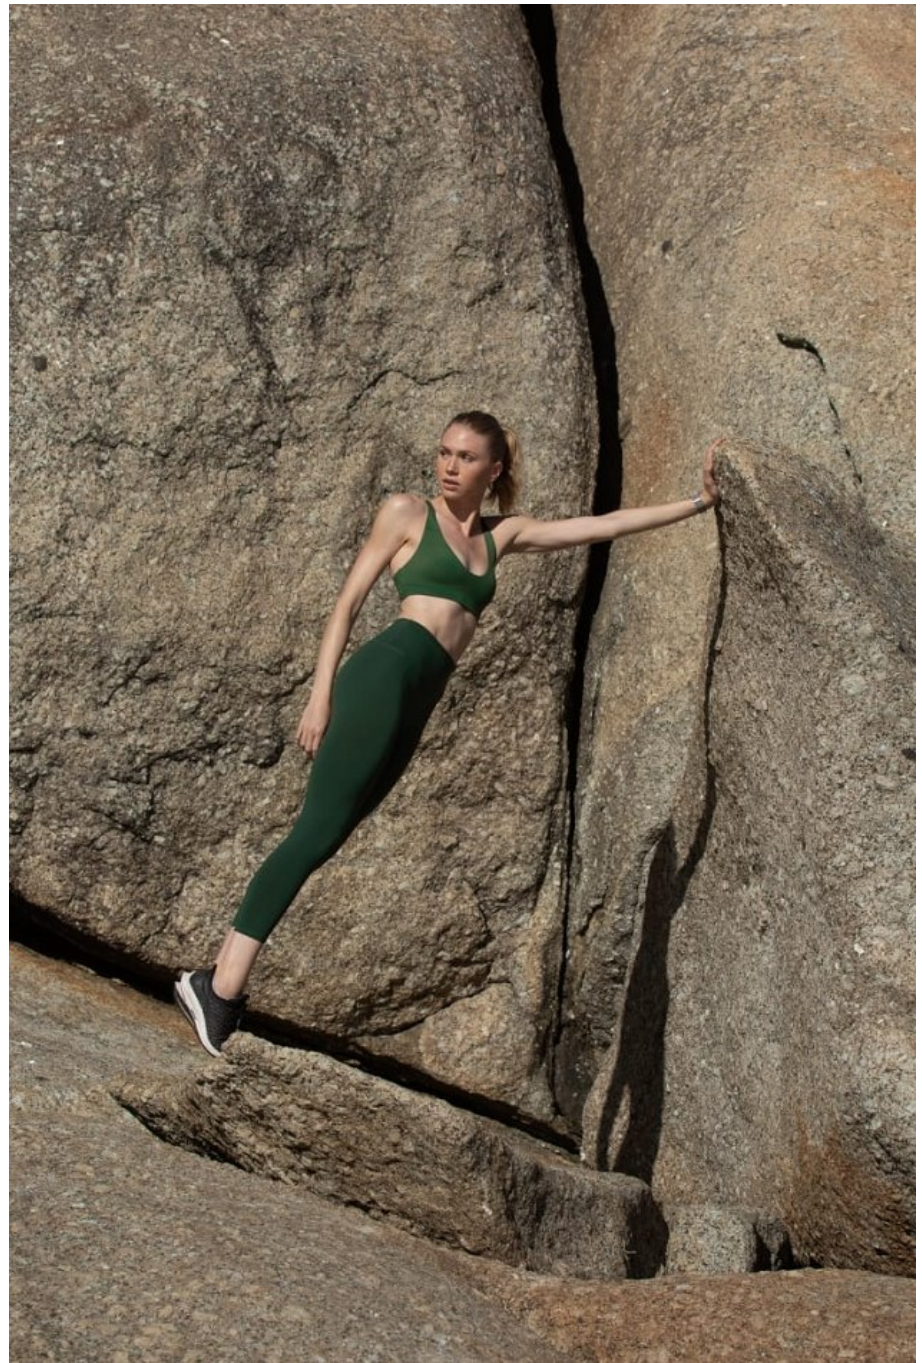

**CGM**  
CAROLINE GLEASON  
MANAGEMENT

Jess Adamson Height 5'10" | 178cm Bust 34" | 86cm Waist 25" | 63cm Hips 35" | 89cm  
Dress 2 US | 32 EU Shoe 10 US | 41 EU Hair Blonde Eyes Blue

Jess Adamson Height 5'10" | 178cm Bust 34" | 86cm Waist 25" | 63cm Hips 35" | 89cm  
Dress 2 US | 32 EU Shoe 10 US | 41 EU Hair Blonde Eyes Blue