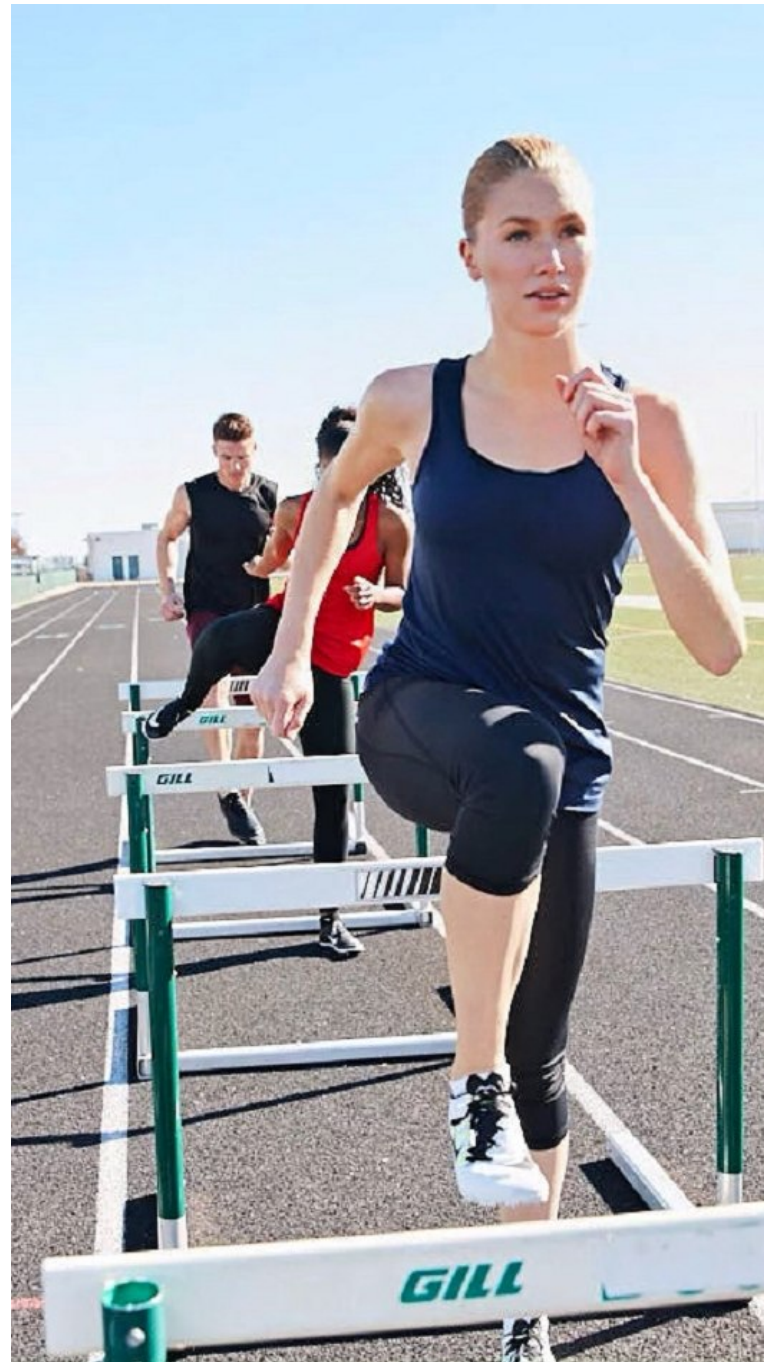

Jess Adamson Height 5'10" | 178cm Bust 34" | 86cm Waist 25" | 63cm Hips 35" | 89cm
Dress 2 US | 32 EU Shoe 10 US | 41 EU Hair Blonde Eyes Blue