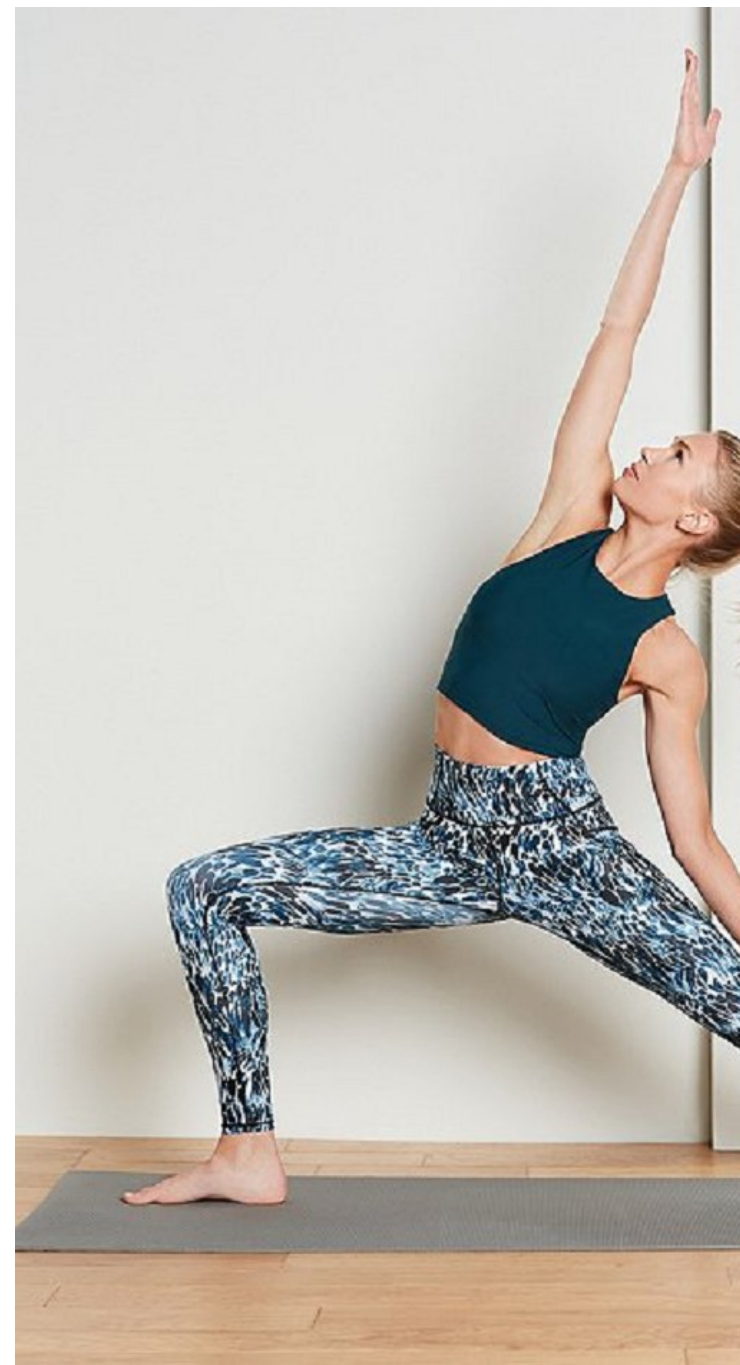

Jess Adamson Height 5'10" | 178cm Bust 34" | 86cm Waist 25" | 63cm Hips 35" | 89cm  
Dress 2 US | 32 EU Shoe 10 US | 41 EU Hair Blonde Eyes Blue

Jess Adamson Height 5'10" | 178cm Bust 34" | 86cm Waist 25" | 63cm Hips 35" | 89cm  
Dress 2 US | 32 EU Shoe 10 US | 41 EU Hair Blonde Eyes Blue