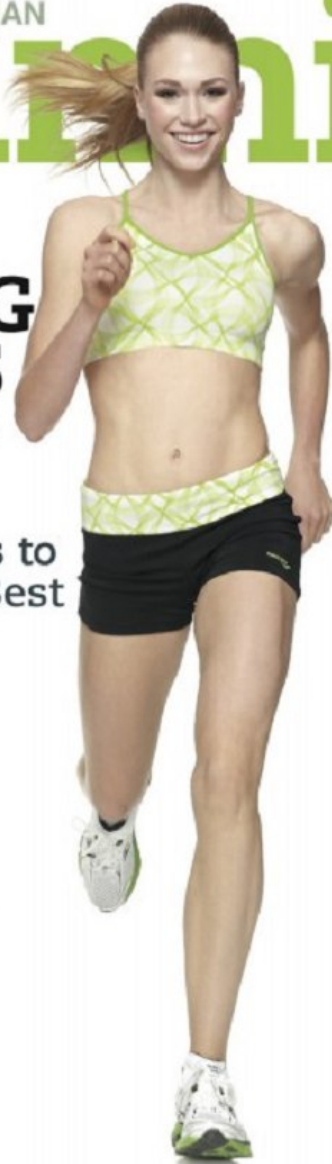

HOT DEBATE
Barefoot Breakdown p.42

BAIRU'S CHASE
Houston Marathon p.24

DIGITAL SHIFT
Trending Runners p.52

CANADIAN Running

**TOP
SPRING
SHOES**

The Right Kicks p.82

12 Weeks to
Your Best
21.1K

6 Perfect
Fridge Foods

Feel the Burn
On These Hills

March & April 2012 $4.95

runningmagazine.ca

**HALF
MARATHON
ISSUE** ➔

LIKE FINE WINE These
Runners Get
**Better
With
Age** p.60

This Iron Test Could
**Boost Your
Fitness** p.78

TRAINING

PREPARE FOR YOUR NEXT ADVENTURE.®
OUTDOOR TRAINING APPAREL AND FOOTWEAR BUILT
WITH PERFORMANCE FABRICS AND DESIGNED FOR
MAXIMUM VERSATILITY.