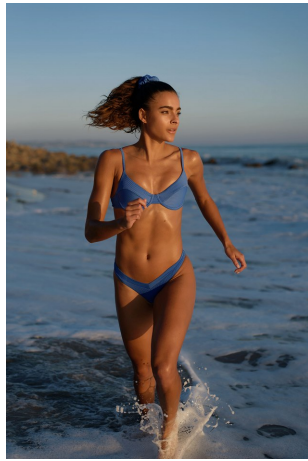

Ally Courtnall Height 5'8" | 173cm Bust 34" | 86cm Waist 27" | 69cm Hips 37" | 94cm  
Dress 6 US | 36 EU Shoe 8 US | 39 EU Hair Brown Eyes Green

Ally Courtball Height 5'8" | 173cm Bust 34" | 86cm Waist 27" | 69cm Hips 37" | 94cm  
Dress 6 US | 36 EU Shoe 8 US | 39 EU Hair Brown Eyes Green

Ally Courtnall   Height 5'8" | 173cm   Bust 34" | 86cm   Waist 27" | 69cm   Hips 37" | 94cm  
 Dress 6 US | 36 EU   Shoe 8 US | 39 EU   Hair Brown   Eyes Green

Ally Courtnall Height 5'8" | 173cm Bust 34" | 86cm Waist 27" | 69cm Hips 37" | 94cm  
Dress 6 US | 36 EU Shoe 8 US | 39 EU Hair Brown Eyes Green