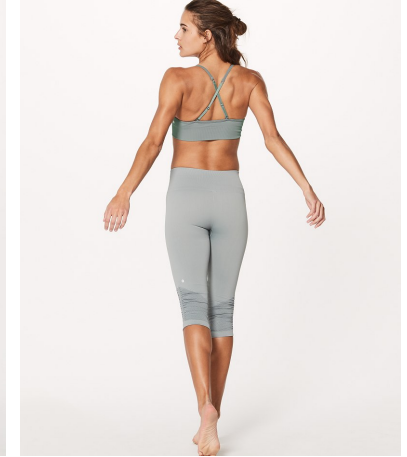

Ally Courtnall Height 5'8" | 173cm Bust 34" | 86cm Waist 27" | 69cm Hips 37" | 94cm
Dress 6 US | 36 EU Shoe 8 US | 39 EU Hair Brown Eyes Green

Ally Courtball Height 5'8" | 173cm Bust 34" | 86cm Waist 27" | 69cm Hips 37" | 94cm
Dress 6 US | 36 EU Shoe 8 US | 39 EU Hair Brown Eyes Green

Ally Courtnall Height 5'8" | 173cm Bust 34" | 86cm Waist 27" | 69cm Hips 37" | 94cm
 Dress 6 US | 36 EU Shoe 8 US | 39 EU Hair Brown Eyes Green

Ally Courtnall Height 5'8" | 173cm Bust 34" | 86cm Waist 27" | 69cm Hips 37" | 94cm
Dress 6 US | 36 EU Shoe 8 US | 39 EU Hair Brown Eyes Green