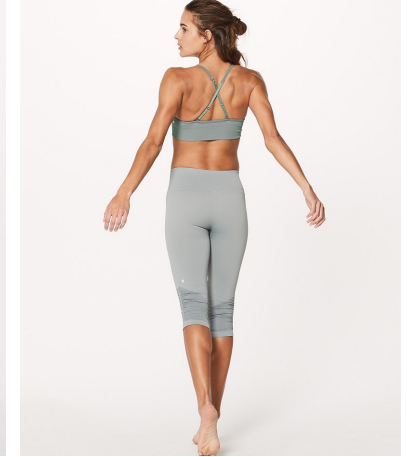

Ally Courtnall Height 5'8" | 173cm Bust 34" | 86cm Waist 27" | 69cm Hips 37" | 94cm  
Dress 6 US | 36 EU Shoe 8 US | 39 EU Hair Brown Eyes Green

Ally Courtball Height 5'8" | 173cm Bust 34" | 86cm Waist 27" | 69cm Hips 37" | 94cm  
Dress 6 US | 36 EU Shoe 8 US | 39 EU Hair Brown Eyes Green

Ally Courtnall   Height 5'8" | 173cm   Bust 34" | 86cm   Waist 27" | 69cm   Hips 37" | 94cm  
 Dress 6 US | 36 EU   Shoe 8 US | 39 EU   Hair Brown   Eyes Green

Ally Courtnall Height 5'8" | 173cm Bust 34" | 86cm Waist 27" | 69cm Hips 37" | 94cm  
Dress 6 US | 36 EU Shoe 8 US | 39 EU Hair Brown Eyes Green