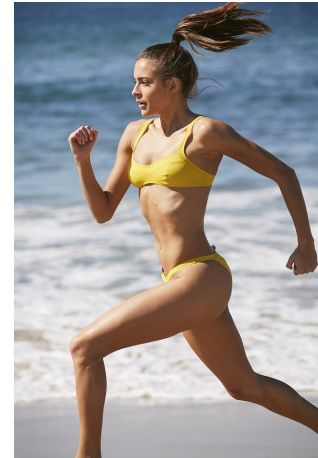

Ally Courtnall Height 5'8" | 173cm Bust 34" | 86cm Waist 27" | 69cm Hips 37" | 94cm
Dress 6 US | 36 EU Shoe 8 US | 39 EU Hair Brown Eyes Green

Ally Courtball Height 5'8" | 173cm Bust 34" | 86cm Waist 27" | 69cm Hips 37" | 94cm
Dress 6 US | 36 EU Shoe 8 US | 39 EU Hair Brown Eyes Green

Ally Courtnall Height 5'8" | 173cm Bust 34" | 86cm Waist 27" | 69cm Hips 37" | 94cm
 Dress 6 US | 36 EU Shoe 8 US | 39 EU Hair Brown Eyes Green

Ally Courtnall Height 5'8" | 173cm Bust 34" | 86cm Waist 27" | 69cm Hips 37" | 94cm
Dress 6 US | 36 EU Shoe 8 US | 39 EU Hair Brown Eyes Green