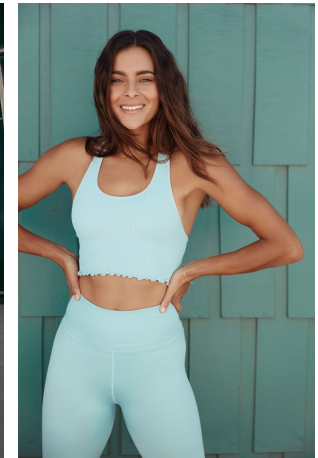

Ally Courtnall Height 5'8" | 173cm Bust 34" | 86cm Waist 27" | 69cm Hips 37" | 94cm  
Dress 6 US | 36 EU Shoe 8 US | 39 EU Hair Brown Eyes Green

Ally Courtball Height 5'8" | 173cm Bust 34" | 86cm Waist 27" | 69cm Hips 37" | 94cm  
Dress 6 US | 36 EU Shoe 8 US | 39 EU Hair Brown Eyes Green

Ally Courtnall Height 5'8" | 173cm Bust 34" | 86cm Waist 27" | 69cm Hips 37" | 94cm  
Dress 6 US | 36 EU Shoe 8 US | 39 EU Hair Brown Eyes Green

Ally Courtnall Height 5'8" | 173cm Bust 34" | 86cm Waist 27" | 69cm Hips 37" | 94cm  
Dress 6 US | 36 EU Shoe 8 US | 39 EU Hair Brown Eyes Green