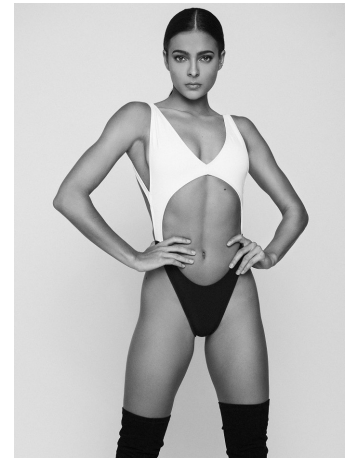

Ally Courtnall Height 5'8" | 173cm Bust 34" | 86cm Waist 27" | 69cm Hips 37" | 94cm
Dress 6 US | 36 EU Shoe 8 US | 39 EU Hair Brown Eyes Green

Ally Courtball Height 5'8" | 173cm Bust 34" | 86cm Waist 27" | 69cm Hips 37" | 94cm
Dress 6 US | 36 EU Shoe 8 US | 39 EU Hair Brown Eyes Green

Ally Courtnall Height 5'8" | 173cm Bust 34" | 86cm Waist 27" | 69cm Hips 37" | 94cm
Dress 6 US | 36 EU Shoe 8 US | 39 EU Hair Brown Eyes Green

Ally Courtnall Height 5'8" | 173cm Bust 34" | 86cm Waist 27" | 69cm Hips 37" | 94cm
Dress 6 US | 36 EU Shoe 8 US | 39 EU Hair Brown Eyes Green