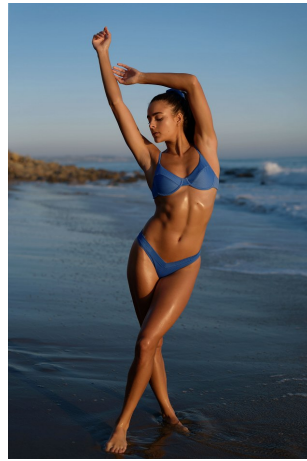

Ally Courtnall Height 5'8" | 173cm Bust 34" | 86cm Waist 27" | 69cm Hips 37" | 94cm
Dress 6 US | 36 EU Shoe 8 US | 39 EU Hair Brown Eyes Green

Ally Courtball Height 5'8" | 173cm Bust 34" | 86cm Waist 27" | 69cm Hips 37" | 94cm
Dress 6 US | 36 EU Shoe 8 US | 39 EU Hair Brown Eyes Green

Ally Courtnall Height 5'8" | 173cm Bust 34" | 86cm Waist 27" | 69cm Hips 37" | 94cm
Dress 6 US | 36 EU Shoe 8 US | 39 EU Hair Brown Eyes Green

Ally Courtnall Height 5'8" | 173cm Bust 34" | 86cm Waist 27" | 69cm Hips 37" | 94cm
Dress 6 US | 36 EU Shoe 8 US | 39 EU Hair Brown Eyes Green