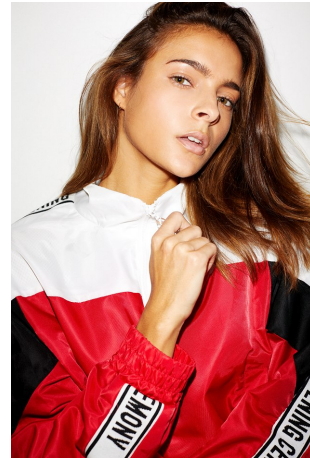

Ally Courtnall Height 5'8" | 173cm Bust 34" | 86cm Waist 27" | 69cm Hips 37" | 94cm  
Dress 6 US | 36 EU Shoe 8 US | 39 EU Hair Brown Eyes Green

Ally Courtball Height 5'8" | 173cm Bust 34" | 86cm Waist 27" | 69cm Hips 37" | 94cm  
Dress 6 US | 36 EU Shoe 8 US | 39 EU Hair Brown Eyes Green

Ally Courtnall Height 5'8" | 173cm Bust 34" | 86cm Waist 27" | 69cm Hips 37" | 94cm  
Dress 6 US | 36 EU Shoe 8 US | 39 EU Hair Brown Eyes Green

Ally Courtnall Height 5'8" | 173cm Bust 34" | 86cm Waist 27" | 69cm Hips 37" | 94cm  
Dress 6 US | 36 EU Shoe 8 US | 39 EU Hair Brown Eyes Green