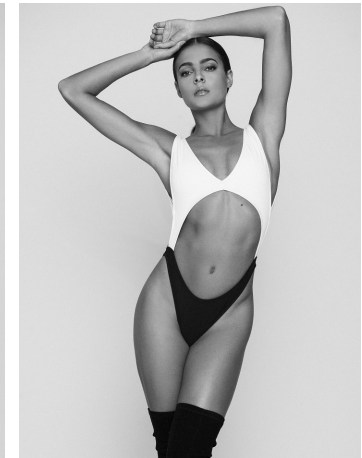

Ally Courtnall Height 5'8" | 173cm Bust 34" | 86cm Waist 27" | 69cm Hips 37" | 94cm  
Dress 6 US | 36 EU Shoe 8 US | 39 EU Hair Brown Eyes Green

Ally Courtball Height 5'8" | 173cm Bust 34" | 86cm Waist 27" | 69cm Hips 37" | 94cm  
Dress 6 US | 36 EU Shoe 8 US | 39 EU Hair Brown Eyes Green

Ally Courtnall Height 5'8" | 173cm Bust 34" | 86cm Waist 27" | 69cm Hips 37" | 94cm  
Dress 6 US | 36 EU Shoe 8 US | 39 EU Hair Brown Eyes Green

Ally Courtnall Height 5'8" | 173cm Bust 34" | 86cm Waist 27" | 69cm Hips 37" | 94cm  
Dress 6 US | 36 EU Shoe 8 US | 39 EU Hair Brown Eyes Green