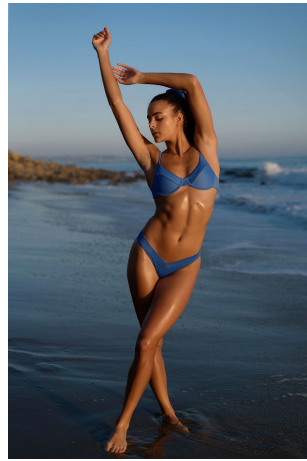

Ally Courtnall Height 5'8" | 173cm Bust 34" | 86cm Waist 27" | 69cm Hips 37" | 94cm  
Dress 6 US | 36 EU Shoe 8 US | 39 EU Hair Brown Eyes Green

Ally Courtball Height 5'8" | 173cm Bust 34" | 86cm Waist 27" | 69cm Hips 37" | 94cm  
Dress 6 US | 36 EU Shoe 8 US | 39 EU Hair Brown Eyes Green

Ally Courtnall Height 5'8" | 173cm Bust 34" | 86cm Waist 27" | 69cm Hips 37" | 94cm  
Dress 6 US | 36 EU Shoe 8 US | 39 EU Hair Brown Eyes Green

Ally Courtnall Height 5'8" | 173cm Bust 34" | 86cm Waist 27" | 69cm Hips 37" | 94cm  
Dress 6 US | 36 EU Shoe 8 US | 39 EU Hair Brown Eyes Green