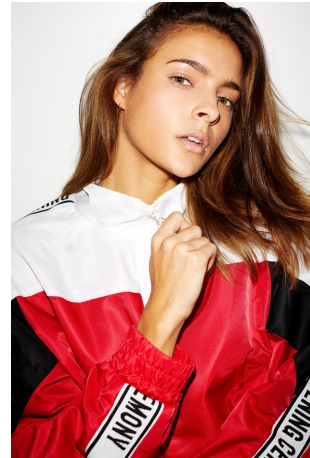

Ally Courtnall Height 5'8" | 173cm Bust 34" | 86cm Waist 27" | 69cm Hips 37" | 94cm
Dress 6 US | 36 EU Shoe 8 US | 39 EU Hair Brown Eyes Green

Ally Courtball Height 5'8" | 173cm Bust 34" | 86cm Waist 27" | 69cm Hips 37" | 94cm
Dress 6 US | 36 EU Shoe 8 US | 39 EU Hair Brown Eyes Green

Ally Courtnall Height 5'8" | 173cm Bust 34" | 86cm Waist 27" | 69cm Hips 37" | 94cm
Dress 6 US | 36 EU Shoe 8 US | 39 EU Hair Brown Eyes Green

Ally Courtnall Height 5'8" | 173cm Bust 34" | 86cm Waist 27" | 69cm Hips 37" | 94cm
Dress 6 US | 36 EU Shoe 8 US | 39 EU Hair Brown Eyes Green