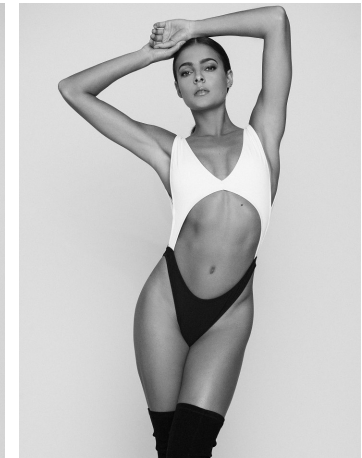

Ally Courtnall Height 5'8" | 173cm Bust 34" | 86cm Waist 27" | 69cm Hips 37" | 94cm
Dress 6 US | 36 EU Shoe 8 US | 39 EU Hair Brown Eyes Green

Ally Courtball Height 5'8" | 173cm Bust 34" | 86cm Waist 27" | 69cm Hips 37" | 94cm
Dress 6 US | 36 EU Shoe 8 US | 39 EU Hair Brown Eyes Green

Ally Courtnall Height 5'8" | 173cm Bust 34" | 86cm Waist 27" | 69cm Hips 37" | 94cm
Dress 6 US | 36 EU Shoe 8 US | 39 EU Hair Brown Eyes Green

Ally Courtnall Height 5'8" | 173cm Bust 34" | 86cm Waist 27" | 69cm Hips 37" | 94cm
Dress 6 US | 36 EU Shoe 8 US | 39 EU Hair Brown Eyes Green