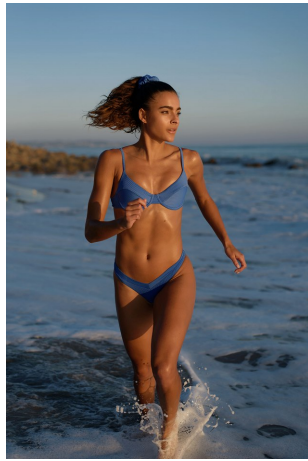

Ally Courtnall Height 5'8" | 173cm Bust 34" | 86cm Waist 27" | 69cm Hips 37" | 94cm
Dress 6 US | 36 EU Shoe 8 US | 39 EU Hair Brown Eyes Green

Ally Courtball Height 5'8" | 173cm Bust 34" | 86cm Waist 27" | 69cm Hips 37" | 94cm
Dress 6 US | 36 EU Shoe 8 US | 39 EU Hair Brown Eyes Green

Ally Courtnall Height 5'8" | 173cm Bust 34" | 86cm Waist 27" | 69cm Hips 37" | 94cm
 Dress 6 US | 36 EU Shoe 8 US | 39 EU Hair Brown Eyes Green

Ally Courtnall Height 5'8" | 173cm Bust 34" | 86cm Waist 27" | 69cm Hips 37" | 94cm
Dress 6 US | 36 EU Shoe 8 US | 39 EU Hair Brown Eyes Green