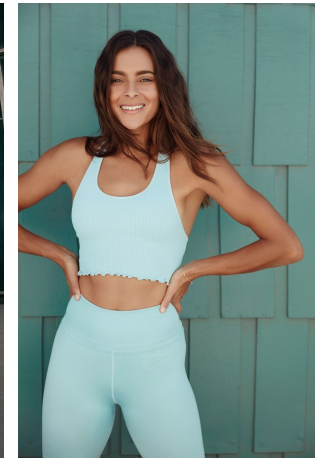

Ally Courtnall Height 5'8" | 173cm Bust 34" | 86cm Waist 27" | 69cm Hips 37" | 94cm
Dress 6 US | 36 EU Shoe 8 US | 39 EU Hair Brown Eyes Green

Ally Courtball Height 5'8" | 173cm Bust 34" | 86cm Waist 27" | 69cm Hips 37" | 94cm
Dress 6 US | 36 EU Shoe 8 US | 39 EU Hair Brown Eyes Green

Ally Courtnall Height 5'8" | 173cm Bust 34" | 86cm Waist 27" | 69cm Hips 37" | 94cm
Dress 6 US | 36 EU Shoe 8 US | 39 EU Hair Brown Eyes Green

Ally Courtnall Height 5'8" | 173cm Bust 34" | 86cm Waist 27" | 69cm Hips 37" | 94cm
Dress 6 US | 36 EU Shoe 8 US | 39 EU Hair Brown Eyes Green