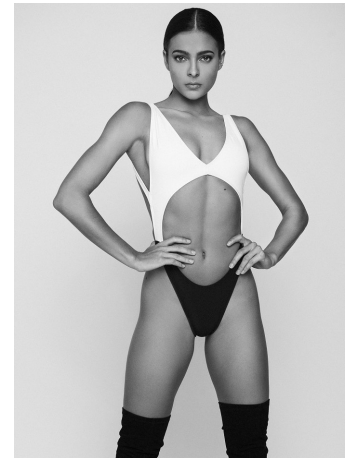

Ally Courtnall Height 5'8" | 173cm Bust 34" | 86cm Waist 27" | 69cm Hips 37" | 94cm  
Dress 6 US | 36 EU Shoe 8 US | 39 EU Hair Brown Eyes Green

Ally Courtball Height 5'8" | 173cm Bust 34" | 86cm Waist 27" | 69cm Hips 37" | 94cm  
Dress 6 US | 36 EU Shoe 8 US | 39 EU Hair Brown Eyes Green

Ally Courtnall Height 5'8" | 173cm Bust 34" | 86cm Waist 27" | 69cm Hips 37" | 94cm  
Dress 6 US | 36 EU Shoe 8 US | 39 EU Hair Brown Eyes Green

Ally Courtnall Height 5'8" | 173cm Bust 34" | 86cm Waist 27" | 69cm Hips 37" | 94cm  
Dress 6 US | 36 EU Shoe 8 US | 39 EU Hair Brown Eyes Green