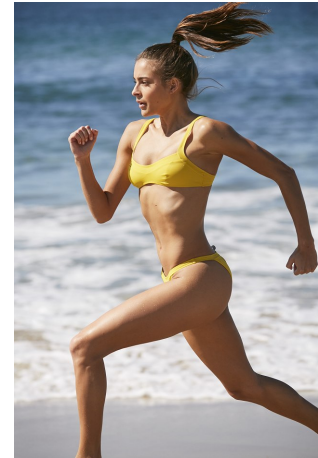

Ally Courtnall Height 5'8" | 173cm Bust 34" | 86cm Waist 27" | 69cm Hips 37" | 94cm  
Dress 6 US | 36 EU Shoe 8 US | 39 EU Hair Brown Eyes Green

Ally Courtball Height 5'8" | 173cm Bust 34" | 86cm Waist 27" | 69cm Hips 37" | 94cm  
Dress 6 US | 36 EU Shoe 8 US | 39 EU Hair Brown Eyes Green

Ally Courtnall   Height 5'8" | 173cm   Bust 34" | 86cm   Waist 27" | 69cm   Hips 37" | 94cm  
 Dress 6 US | 36 EU   Shoe 8 US | 39 EU   Hair Brown   Eyes Green

Ally Courtnall Height 5'8" | 173cm Bust 34" | 86cm Waist 27" | 69cm Hips 37" | 94cm  
Dress 6 US | 36 EU Shoe 8 US | 39 EU Hair Brown Eyes Green