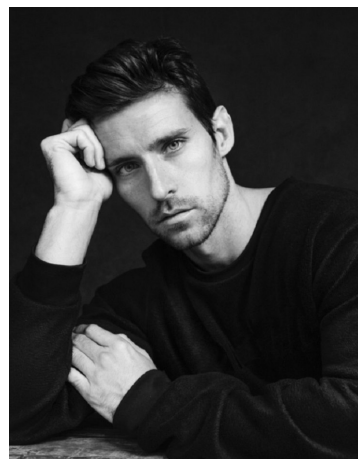

Tyler Lough Height 6'0" | 183cm Suit 40" | 101cm R Shirt 33" | 84cm Waist 32" | 81cm
Inseam 32" | 81cm Shoe 10.5 US | 44.5 EU Hair Brown Eyes Blue

Tyler Lough Height 6'0" | 183cm Suit 40" | 101cm R Shirt 33" | 84cm Waist 32" | 81cm
Inseam 32" | 81cm Shoe 10.5 US | 44.5 EU Hair Brown Eyes Blue