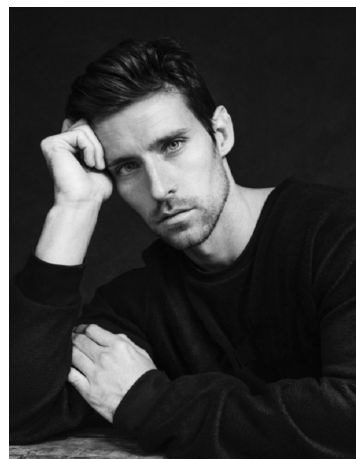

Tyler Lough Height 6'0" | 183cm Suit 40" | 101cm R Shirt 33" | 84cm Waist 32" | 81cm Inseam 32" | 81cm Shoe 10.5 US | 44.5 EU Hair Brown Eyes Blue

Tyler Lough Height 6'0" | 183cm Suit 40" | 101cm R Shirt 33" | 84cm Waist 32" | 81cm
Inseam 32" | 81cm Shoe 10.5 US | 44.5 EU Hair Brown Eyes Blue