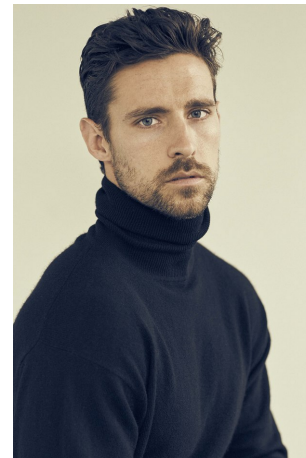

Tyler Lough Height 6'0" | 183cm Suit 40" | 101cm R Shirt 33" | 84cm Waist 32" | 81cm Inseam 32" | 81cm Shoe 10.5 US | 44.5 EU Hair Brown Eyes Blue

Tyler Lough Height 6'0" | 183cm Suit 40" | 101cm R Shirt 33" | 84cm Waist 32" | 81cm
Inseam 32" | 81cm Shoe 10.5 US | 44.5 EU Hair Brown Eyes Blue