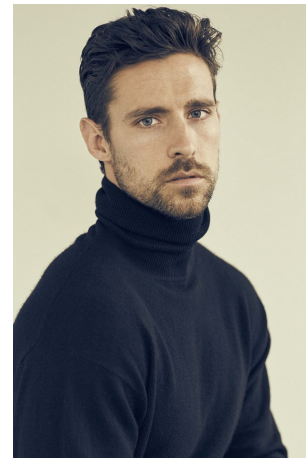

Tyler Lough Height 6'0" | 183cm Suit 40" | 101cm R Shirt 33" | 84cm Waist 32" | 81cm
Inseam 32" | 81cm Shoe 10.5 US | 44.5 EU Hair Brown Eyes Blue

Tyler Lough Height 6'0" | 183cm Suit 40" | 101cm R Shirt 33" | 84cm Waist 32" | 81cm
Inseam 32" | 81cm Shoe 10.5 US | 44.5 EU Hair Brown Eyes Blue