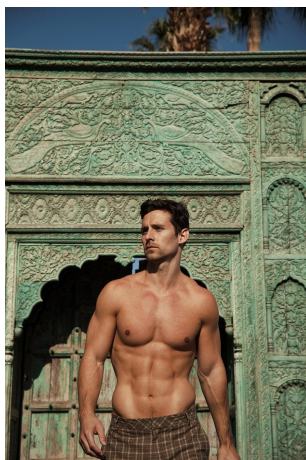

Tyler Lough Height 6'0" | 183cm Suit 40" | 101cm R Shirt 33" | 84cm Waist 32" | 81cm
Inseam 32" | 81cm Shoe 10.5 US | 44.5 EU Hair Brown Eyes Blue

Tyler Lough Height 6'0" | 183cm Suit 40" | 101cm R Shirt 33" | 84cm Waist 32" | 81cm
Inseam 32" | 81cm Shoe 10.5 US | 44.5 EU Hair Brown Eyes Blue

Tyler Lough Height 6'0" | 183cm Suit 40" | 101cm R Shirt 33" | 84cm Waist 32" | 81cm
Inseam 32" | 81cm Shoe 10.5 US | 44.5 EU Hair Brown Eyes Blue