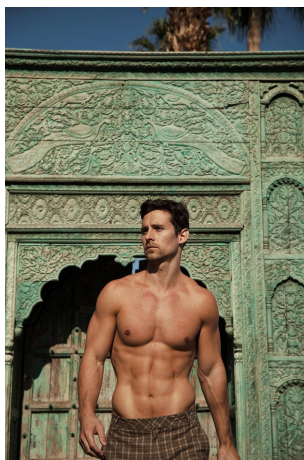

Tyler Lough Height 6'0" | 183cm Suit 40" | 101cm R Shirt 33" | 84cm Waist 32" | 81cm Inseam 32" | 81cm Shoe 10.5 US | 44.5 EU Hair Brown Eyes Blue

Tyler Lough Height 6'0" | 183cm Suit 40" | 101cm R Shirt 33" | 84cm Waist 32" | 81cm
Inseam 32" | 81cm Shoe 10.5 US | 44.5 EU Hair Brown Eyes Blue

Tyler Lough Height 6'0" | 183cm Suit 40" | 101cm R Shirt 33" | 84cm Waist 32" | 81cm
Inseam 32" | 81cm Shoe 10.5 US | 44.5 EU Hair Brown Eyes Blue