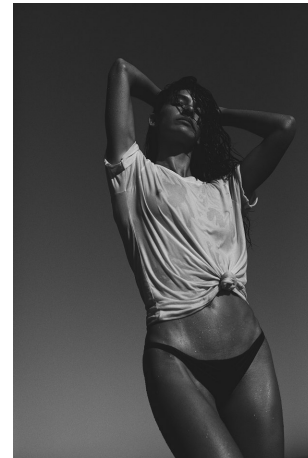

Sadie Burris Height 5'9" | 175cm Bust 36" | 91cm Waist 26" | 66cm Hips 37" | 94cm
Dress 2-4 US | 32-34 EU Shoe 9.5 US | 40.5 EU Hair Brown Eyes Brown

Sadie Burris Height 5'9" | 175cm Bust 36" | 91cm Waist 26" | 66cm Hips 37" | 94cm
Dress 2-4 US | 32-34 EU Shoe 9.5 US | 40.5 EU Hair Brown Eyes Brown

Sadie Burris Height 5'9" | 175cm Bust 36" | 91cm Waist 26" | 66cm Hips 37" | 94cm
Dress 2-4 US | 32-34 EU Shoe 9.5 US | 40.5 EU Hair Brown Eyes Brown