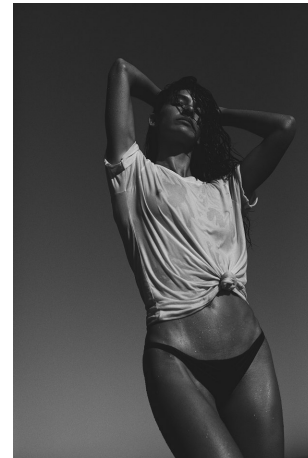

Sadie Burris Height 5'9" | 175cm Bust 36" | 91cm Waist 26" | 66cm Hips 37" | 94cm  
Dress 2-4 US | 32-34 EU Shoe 9.5 US | 40.5 EU Hair Brown Eyes Brown

Sadie Burris Height 5'9" | 175cm Bust 36" | 91cm Waist 26" | 66cm Hips 37" | 94cm  
Dress 2-4 US | 32-34 EU Shoe 9.5 US | 40.5 EU Hair Brown Eyes Brown

Sadie Burris Height 5'9" | 175cm Bust 36" | 91cm Waist 26" | 66cm Hips 37" | 94cm  
Dress 2-4 US | 32-34 EU Shoe 9.5 US | 40.5 EU Hair Brown Eyes Brown